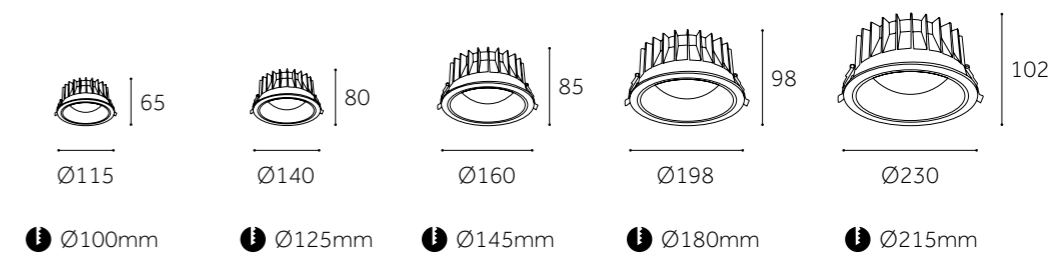

FT-DL3001E	FT-DL4001E	FT-DL5001E	FT-DL6001E	FT-DL8001E
Type	Fixed	Fixed	Fixed	Fixed	Fixed
Wattage	10W	20W	30W	40W	50W
Beam Angle	60°	60°	60°	60°	60°
Cut-out (mm) ⓘ	Ø100	Ø125	Ø145	Ø180	Ø215
Size (DxHmm)	Ø115x65	Ø140x80	Ø160x85	Ø198x98	Ø230x102
Q'ty/CTN (pcs)	50	40	30	18	12

DOWN LIGHT (COB)

DOWN LIGHT (COB)

FINISH: ☐ White

CCT: 3000K 6000K

DIMMING: ☒ No dim ☒ Triac ☒ 1-10V ☒ DALI ☒ Smart lighting

SOAR Series Light source:full spectrum COB LED module, improve color reproduction, Cooling system: passive cooling(perfect design of air convection) heat sink made from die-cast aluminium, using high-quality, environmental protection and no pollution.Optic:unique optical design, highly efficient with uniform distribution, precise light distribution, anti-glare.

Dimension(mm)