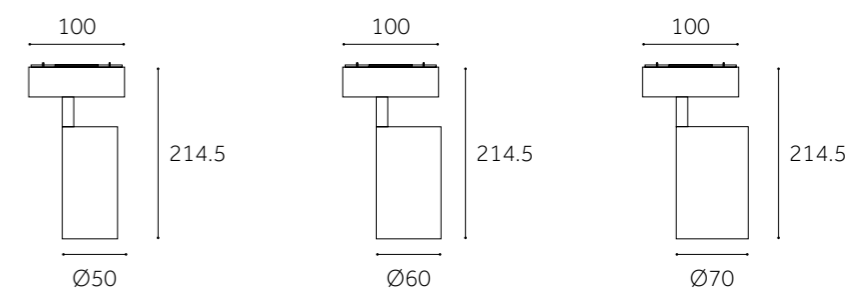

OBS-601201-1-C	OBS-601202-1-C	OBS-601203-1-C
Type	Adjustable 90°+355°	Adjustable 90°+355°	Adjustable 90°+355°
Wattage	10W	20W	30W
Beam Angle	16°/26°/36°	16°/26°/36°	16°/26°/36°
Lumen (lm)	931.5	2002	2275
Cut-out (mm)	/	/	/
Size (DxHmm)	100xØ50x214.5	100xØ60x214.5	100xØ70x214.5
N.W/PC (kgs)	0.25	0.4	0.53
Q'ty/CTN (pcs)	30	16	12

FINISH: ● Black

CCT: 3000K 6000K

DIMMING: Triac 1-10V DALI 2.4G

OBS-601 Series is a DC24V magnetic track system with width 50mm, length 1m/2m optional. Smart solution 2.4G dimming available, 3 CCT changeable and dimmable. Flexible and easy for DIY installation.

Dimension(mm)