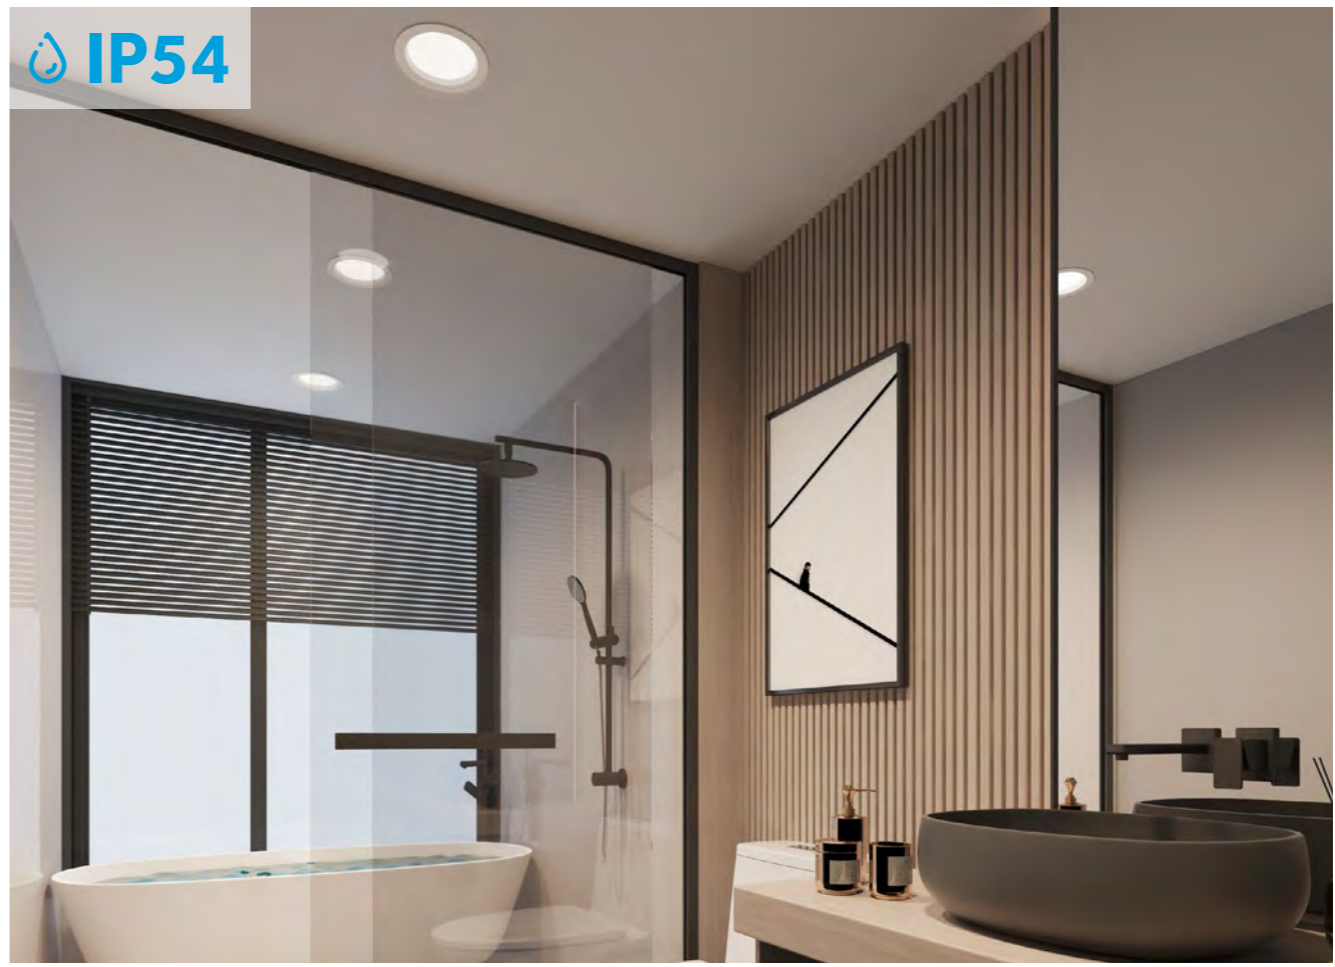

IP54

DOWN LIGHT (SMD)

Appearance:
High precision die-casting aluminum intergrated radiator with excellent thermal conductivity. PMMA cover material is adopted. The area of the beam is larger and brighter.

3-CCT&Wattage optional by switch
(For smd):

With two built-in switch for changing wattage and color temperature, the downlight shows its cost-effective on saving inventory.