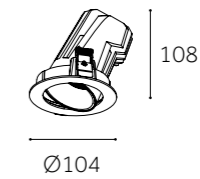

OBS-MS75M-C&D	OBS-MS95M-C&D	OBS-MS125M-C&D
Type	Adjustable 30°+350°	Adjustable 30°+350°	Adjustable 30°+350°
Wattage	10W	20W	30W
Beam Angle	15°/24°/38°	15°/24°/38°	15°/24°/38°
Lumen (lm)	1100	2200	3300
Cut-out (mm) ⓘ	Ø75	Ø95	Ø125
Size (DxHmm)	Ø85x80	Ø104x108	Ø132x127
N.W/PC (kgs)	0.3	0.51	0.84
Q'ty/CTN (pcs)	50	30	20

DOWN LIGHT
(COB)

DOWN LIGHT
(COB)

FINISH: ☐ White ☒ Black **CCT:** 3000K 6000K

OPTIONAL: ☐ Bright white ☒ Bright black ☐ Gun black ☐ Silver ☐ Matt silver

DIMMING: ☒ No dim ☒ Triac ☒ 1-10V ☒ DALI ☒ Smart lighting

MAMBA Series The asymmetrical radiator design of the integrated radiator shows its individual appearance. It can be rotated 360°, the maximum swing angle is 30°. Available to use in various scenes and projects. Few spotlights on the market can achieve deep anti-glare, and can do UGR<10 with honeycomb.

Dimension(mm)

ⓘ Ø95mm