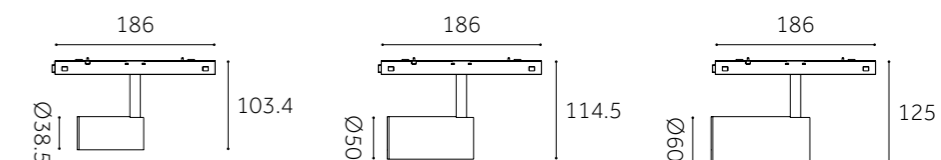

OBS-603202-C	OBS-603203-C	OBS-603204-C
Type	Adjustable 90°+355°	Adjustable 90°+355°	Adjustable 90°+355°
Wattage	6W	9W	12W
Beam Angle	16°/24°/36°	16°/24°/36°	16°/24°/36°
Lumen (lm)	448	690	1150
Cut-out (mm) ⓘ	/	/	/
Size (DxHmm)	186xØ38.5x103.4	186xØ50x114.5	186xØ60x125
N.W/PC (kgs)	0.2	0.3	0.4
Q'ty/CTN (pcs)	24	24	24

FINISH: ● Black

CCT: 3000K 6000K

DIMMING: ✓ Triac ✓ 1-10V ✓ DALI ✓ 2.4G

OBS-603 Series is a DC48V magnetic track system with width 25mm, length 1m/2m optional. Smart solution 2.4G dimming available, 3 CCT changeable and dimmable. Flexible and easy for DIY installation.

Dimension(mm)