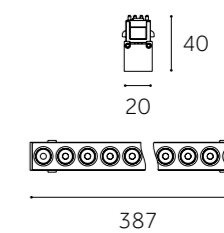

OBS-603222-C	OBS-603224-C
Type	Fixed	Fixed
Wattage	9W	18W
Beam Angle	12°/34°/55°	12°/34°/55°
Lumen (lm)	794	1300
Cut-out (mm)	/	/
Size (WxLxHmm)	192x20x40	387x20x40
N.W/PC (kgs)	0.1	0.2
Q'ty/CTN (pcs)	40	25

FINISH: ● Black

CCT: 3000K 6000K

DIMMING: Triac 1-10V DALI 2.4G

OBS-603 Series is a DC48V magnetic track system with width 25mm, length 1m/2m optional. Smart solution 2.4G dimming available, 3 CCT changeable and dimmable. Flexible and easy for DIY installation.

Dimension(mm)