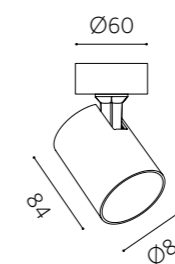

Dimension(mm)