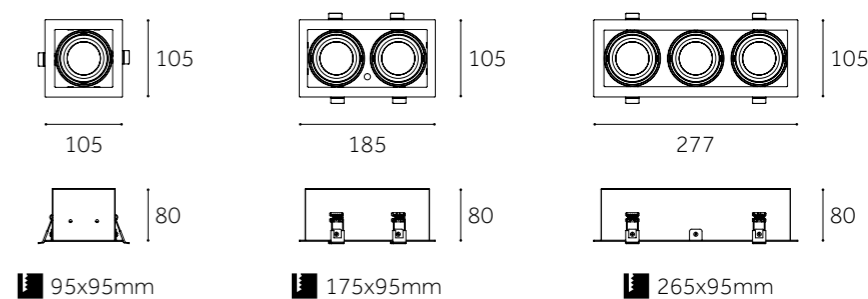

Dimension(mm)

DOWN LIGHT
(COB)

DOWN LIGHT
(COB)

	TY-DD1918M-C	TY-DD3218M-C
Type	Adjustable 30°	Adjustable 30°
Wattage	12W/14W/20W/24W/30W	12Wx2/14Wx2/20Wx2/24Wx2/30Wx2
Beam Angle	12°/24°/60°	12°/24°/60°
Lumen (lm)	1461/1794/2323/2990/3588	2875/3588/4784/5750/7073
Cut-out (mm) 	165x165	305x170
Size (WxLxHmm)	187x187x165	326x187x165
N.W/PC (kgs)	1.8	3.1
Q'ty/CTN (pcs)	8	8