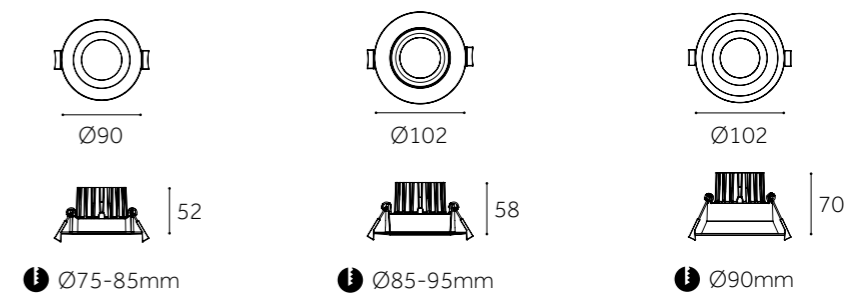

	LUX-DL03D-C	LUX-SP03D-C	LUX-DL03D-1-C
Type	Fixed	Adjustable 15°	Fixed
Wattage	10W	10W	10W
Beam Angle	36°/60°	15°/24°/38°/60°	36°/60°
Lumen (lm)	978	978	978
Cut-out (mm) ⓘ	Ø75-85	Ø85-95	Ø90
Size (DxHmm)	Ø90x52	Ø102x58	Ø102x70
N.W/PC (kgs)	0.3	0.37	0.34
Q'ty/CTN (pcs)	50	50	50

Dimension(mm)

	JL-CE04GM-C&D	JL-CE04TM-C&D	JL-CE04RM-C&D
Type	Fixed	Adjustable 70°	Adjustable 70°
Wattage	9W/12W/14W/21W	9W/12W/14W/21W	9W/12W/14W/21W
Beam Angle	16°/24°/50°	16°/24°/50°	16°/24°/50°
Lumen (lm)	1081/1415/1679/2438	1081/1415/1679/2438	874/1150/1369/1990
Cut-out (mm) ⓘ	Ø110	Ø110	Ø110
Size (DxHmm)	Ø120x88	Ø120x97	Ø120x97
N.W/PC (kgs)	0.53	0.53	0.54
Q'ty/CTN (pcs)	18	18	18