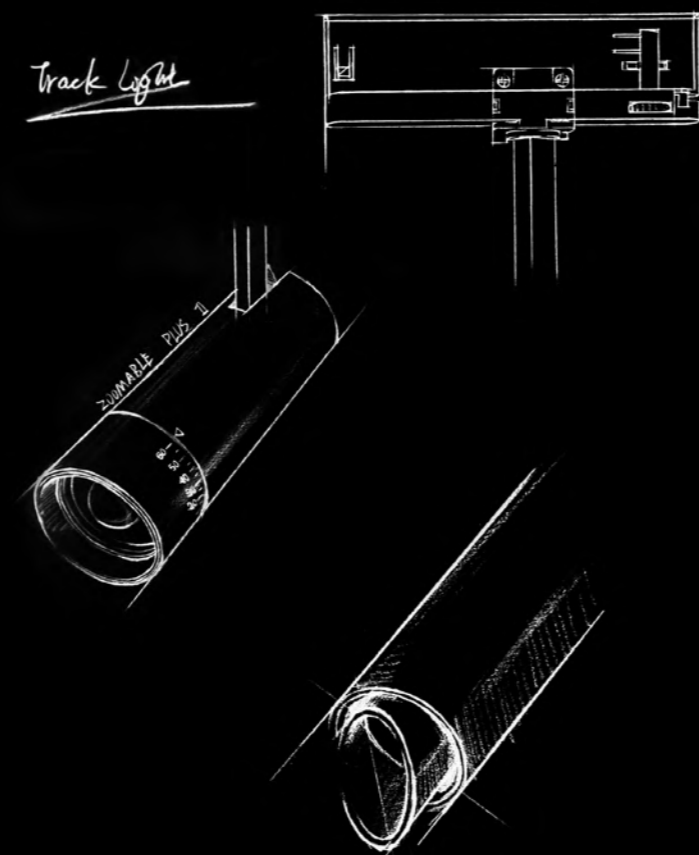

LED TRACK LIGHT

LED Track Light can create a partial and unique atmosphere to show the target objects, which is mainly used for accent lighting like commercial stores, museum and gallery, etc. The flexible track head can be adjusted to light the objects which are the key display. Professional optics can offer you a comfortable lighting effect.