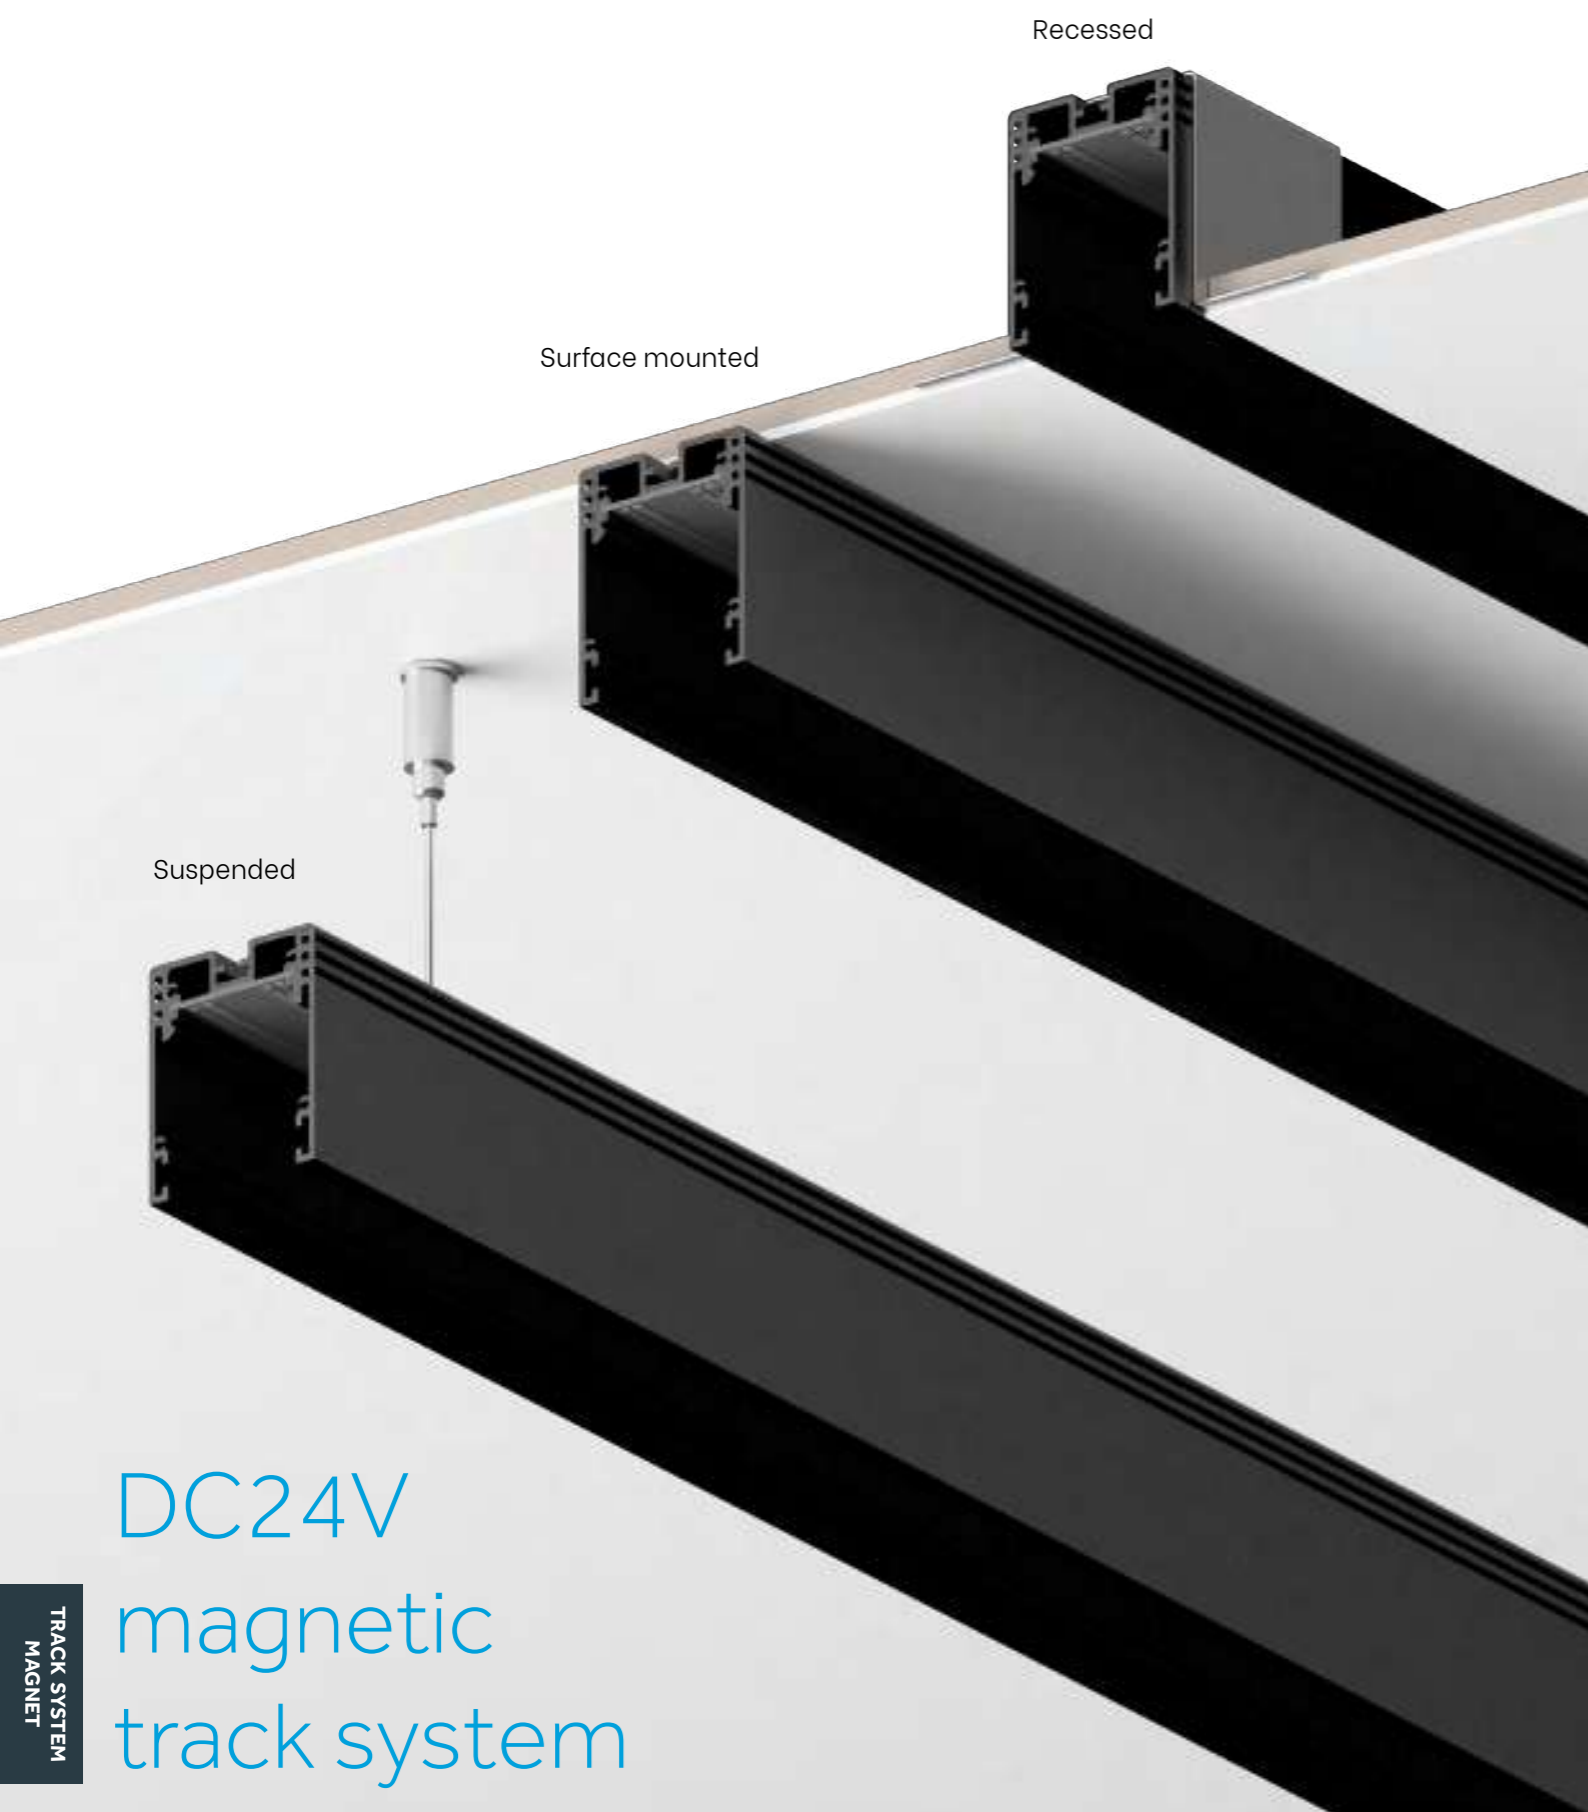

DC24V
magnetic
track system

1000x51x63
N.W (kgs): 1.9 Q'ty (pcs): 8

1000x51x63
N.W (kgs): 1.9 Q'ty (pcs): 8

1000x51x63
N.W (kgs): 1.9 Q'ty (pcs): 8

● Black

2000x51x63
N.W (kgs): 3.8 Q'ty (pcs): 4

2000x51x63
N.W (kgs): 3.8 Q'ty (pcs): 4

2000x51x63
N.W (kgs): 3.8 Q'ty (pcs): 4

● Black

200x200
N.W (kgs): 0.5 Q'ty (pcs): 20

200x200
N.W (kgs): 0.6 Q'ty (pcs): 20

● Black