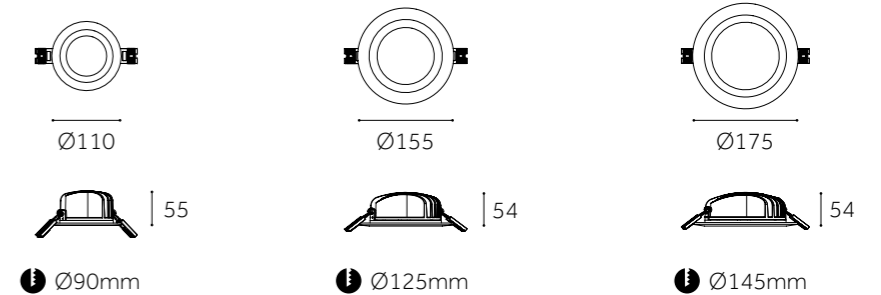

Dimension(mm)

ⓘ Ø170mm

ⓘ Ø215mm

ROUND Grill Light Series

RECESSED 

DOWN LIGHT (SMD)

DOWN LIGHT (SMD)

	RS-DD01-S	RS-DD02-S	RS-DD03-S
Type	Adjustable 60°+350°	Adjustable 60°+350°	Adjustable 60°+350°
Wattage	20W/28W/38W	20Wx2/28Wx2/38Wx2	20Wx3/28Wx3/38Wx3
Beam Angle	60°	60°	60°
Lumen (lm)	2530/3542/4807	5060/7015/8740	7590/10523/13653
Cut-out (mm) 	185x185	185x340	185x510
Size (WxLxHmm)	200x200x150	365x200x150	530x200x150
N.W/PC (kgs)	1.5	3.5	4.5
Q'ty/CTN (pcs)	8	4	3

Dimension(mm)

ⓘ Ø77-82mm ⓘ Ø95-100mm ⓘ Ø110-120mm ⓘ Ø140-150mm ⓘ Ø190-200mm ⓘ Ø265-275mm

	DOB-DL120S-S	DOB-DL145S-S	DOB-DL175S-S	DOB-DL225S-S	DOB-DL300S-S
Type	Fixed	Fixed	Fixed	Fixed	Fixed
Wattage	6W	9W	15W	20W	24W
Beam Angle	120°	120°	120°	120°	120°
Lumen (lm)	483	776	1380	2070	2208
Cut-out (mm) 	95x95-100x100	110x110-120x120	140x140-150x150	190x190-200x200	265x265-275x275
Size (WxLxHmm)	120x120x26.5	145x145x26.5	175x175x26.5	224x224x27.5	295x295x30
N.W/PC (kgs)	0.077	0.099	0.148	0.234	0.438
Q'ty/CTN (pcs)	90	60	30	30	20

Dimension(mm)

DOWN LIGHT (SMD)

DOWN LIGHT (SMD)

	YS-DL03M-S	YS-DL04M-S	YS-DL05M-S
Type	Fixed	Fixed	Fixed
Wattage	6W/9W	6W/9W/12W/15W	12W/15W/20W/24W
Beam Angle	100°	100°	100°
Lumen (lm)	717/1058	717/1058/1518/1898	1518/1840/2473/2875
Cut-out (mm) ⓘ	Ø90	Ø125	Ø145
Size (DxHmm)	Ø110x55	Ø155x54	Ø175x54
N.W/PC (kgs)	0.33	0.5	0.63
Q'ty/CTN (pcs)	36	24	24

Dimension(mm)

DOWN LIGHT (SMD)

DOWN LIGHT (SMD)

	YS-DL06M-S	YS-DL08M-S
Type	Fixed	Fixed
Wattage	12W/15W/20W/24W/30W/36W	20W/24W/30W/36W/42W/48W
Beam Angle	100°	100°
Lumen (lm)	1518/1840/2473/2875/3600/4313	2492/2852/3508/4485/4658/5624
Cut-out (mm) ⓘ	Ø165	Ø210
Size (DxHmm)	Ø195x56	Ø245x54
N.W/PC (kgs)	0.75	1.2
Q'ty/CTN (pcs)	16	12