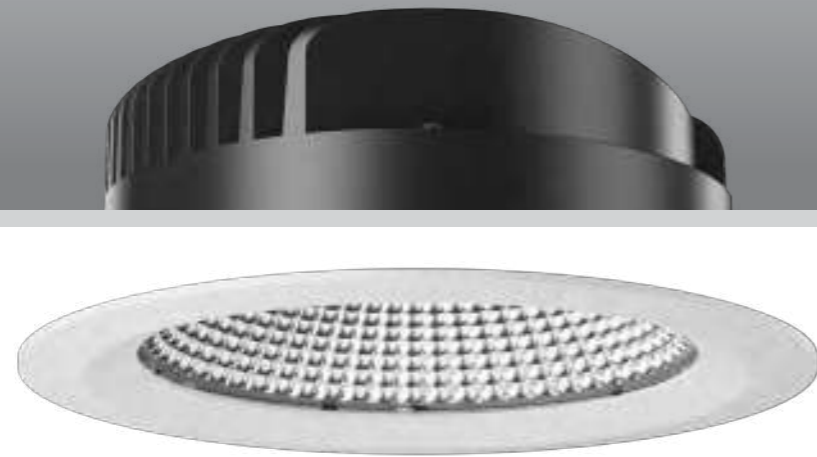

YS-DL06M-C	YS-DL08M-C
Type	Fixed	Fixed
Wattage	12W/15W/20W/24W/30W/36W	20W/24W/30W/36W/42W/48W
Beam Angle	35°/60°	35°/60°
Lumen (lm)	1357/1650/2250/2640/3320/3980	2250/2640/3320/3980/4620/5280
Cut-out (mm) ⓘ	Ø165	Ø210
Size (DxHmm)	Ø195x86	Ø245x100
N.W/PC (kgs)	1.2	1.78
Q'ty/CTN (pcs)	12	6

DOWN LIGHT
(COB)

DOWN LIGHT
(COB)

FINISH: ☐ White frame + Black heat sink **CCT:** 3000K 6000K

DIMMING: ☒ Triac ☒ 1-10V ☒ DALI ☒ Smart lighting

AEROLITE Series New structure with compact and portable design, Varisized hole size for your option, it can fully meet different requirements. Round frame and square frame for your choose.

Dimension(mm)

Ø195

86

ⓘ Ø165mm

Ø245

100

ⓘ Ø210mm