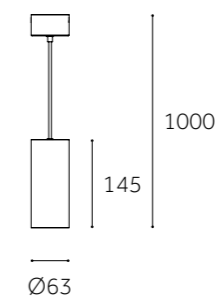

MN-SL63M-C	MN-SL75M-C
Type	Fixed	Fixed
Wattage	18W	30W
Beam Angle	23°/38°/45°	23°/38°/45°
Lumen (lm)	1710	2737
Cut-out (mm)	/	/
Size (DxLxHmm)	Ø63x145x1000	Ø75x165x1000
N.W/PC (kgs)	0.65	0.95
Q'ty/CTN (pcs)	27	18

DOWN LIGHT
(Surface&Pendant)

DOWN LIGHT
(Surface&Pendant)

FINISH: ☐ White ☐ Silver ☒ Black **CCT:** 3000K 6000K

OPTIONAL: ☐ White ☒ Black ☐ Golden ☐ Silver

DIMMING: ☒ Triac

MINI family products design with various installation options of surface-mounted, recessed, pendant and track. Simple design, it can be widely used in different kind of application areas for the shopping malls, hotels, restaurants and other public buildings.

Dimension(mm)