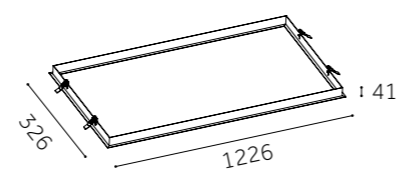

Dimension(mm)

PANEL Accessory

OB-PD6060-V0

OB-PD1230-V0

Type		
Size (WxLxHmm)	626x626x41	326x1226x41
Cut-out (mm)	614x614	314x1214
Used for Panel Light (European standard)	595x595	295x1195
Package size	670x475x680	1270x475x380
Q'ty/CTN (pcs)	10	10
Component	Spring clip(4pcs) +Screw with nut(4pcs)	Spring clip(4pcs) +Screw with nut(4pcs)