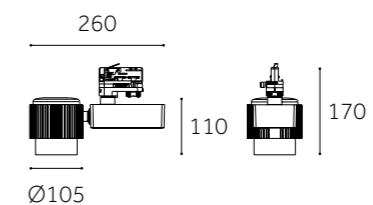

Dimension(mm)

	TLX-TR2611M-C	TLX-TR2611M-CU
Type	Adjustable 170°+350°	Adjustable 170°+350°
Wattage	15W/20W/24W/30W	15W/20W/24W/30W
Beam Angle	15°/24°/38°/45°/60°	15°/24°/38°
Lumen (lm)	2128/2875/3588/4313	2128/2875/3588/4313
Cut-out (mm) ⓘ	/	/
Size (WxLxHmm)	260xØ105x170	260xØ105x170
N.W/PC (kgs)	1.5	1.5
Q'ty/CTN (pcs)	9	9

FINISH: ● Black

CCT: 3000K  6000K

DIMMING: ✓ Triac ✓ 1-10V ✓ DALI ✓ Smart lighting

SIRIUS Series light with COB LED chip. 15°/24°/38°/45°/60° beam angle. UGR<19.

Dimension(mm)

	NS-TR2017M-S	NS-TR2017M-C
Type	Adjustable 60°+355°	Adjustable 60°+355°
Wattage	10W/15W/20W/25W	10W/15W/20W/25W
Beam Angle	95°	15°/25°/40°
Lumen (lm)	1116/1710/2332/2841	1145/1760/2399/2990
Cut-out (mm) 	/	/
Size (DxHmm)	Ø130x170	Ø130x170
N.W/PC (kgs)	0.94	0.94
Q'ty/CTN (pcs)	12	12