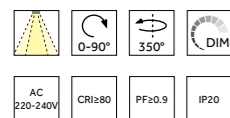

DOWN LIGHT
(Surface&Pendant)

DOWN LIGHT
(Surface&Pendant)

Easy Installation:

Using the sucker to put GU10 LED bulb into the housing easily

FINISH: ○ White ● Black

GU10 Series easy to rotate the angle 350° and tilting 90°, which can meet your needs at various angles. Decoration is no longer limited. Changeable GU10 light source.