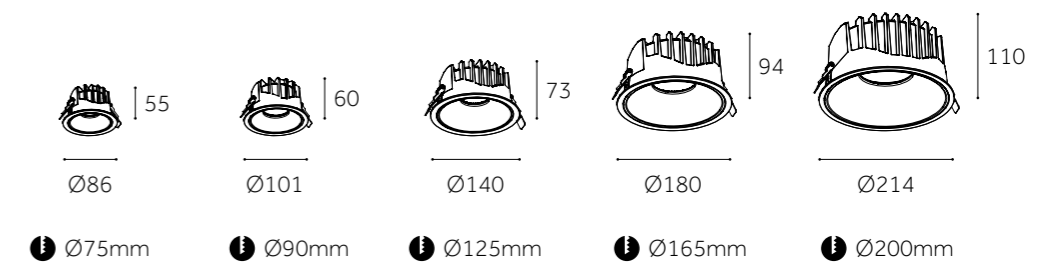

OBS-JG-DL02M-C	OBS-JG-DL03M-C	OBS-JG-DL04M-C	OBS-JG-DL06M-C	OBS-JG-DL08M-C
Type	Fixed	Fixed	Fixed	Fixed	Fixed
Wattage	10W	18W	30W	40W	50W
Beam Angle	24°/55°	24°/55°	24°/55°	15°/24°/38°/55°	15°/24°/38°/55°
Lumen (lm)	1100	1980	3300	4400	5500
Cut-out (mm) ⓘ	Ø75	Ø90	Ø125	Ø165	Ø200
Size (DxHmm)	Ø86x55	Ø101x60	Ø140x73	Ø180x94	Ø214x110
N.W/PC (kgs)	0.24	0.32	0.48	1.11	1.32
Q'ty/CTN (pcs)	50	50	30	18	12

DOWN LIGHT (COB)

DOWN LIGHT (COB)

FINISH: ○ White ● Black **CCT:** 3000K 6000K

OPTIONAL: ○ Bright white ● Bright black ● Gun black ● Silver ● Matt silver

DIMMING: ✓ No dim ✓ Triac ✓ 1-10V ✓ DALI ✓ Smart lighting

KING KONG Series Integrated radiator with good quality, serialized size to meet different floors and scenes. Rigid thermal line design, highlighting the sense of science and technology, so named King Kong. The design of plastic pressure line cover is integrated with different color elements to present a more personalized appearance.

Dimension(mm)