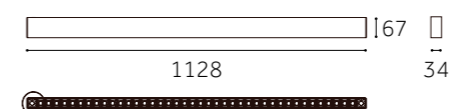

FINISH: ☐ White ☐ Silver ☒ Black **CCT:** ☐ 3000K ☒ 4000K ☐ 6000K

DIMMING: ☒ Triac ☒ 1-10V ☒ DALI ☒ Smart lighting

LED LINEAR LIGHT High quality aluminum case with white or black coating. Black highlight grille, perfect anti-glare. Two installation methods: Suspending and surface mounted. Three light output modes: grille, floodlight, grille+floodlight module. Widely used in hotels, restaurants, shops, offices, supermarkets, museums, residential lighting, etc.

Dimension(mm)