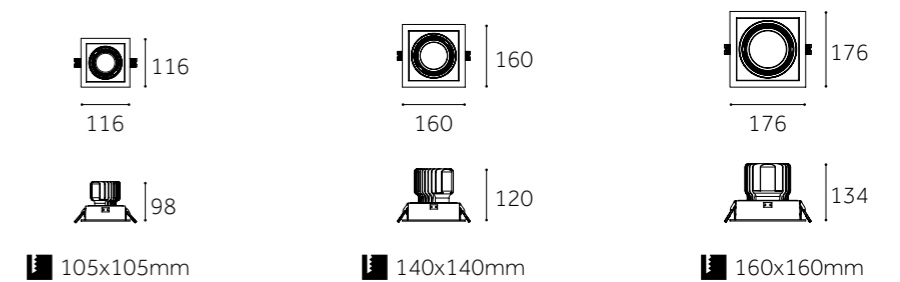

Dimension(mm)

	OBS-1032B-C	OBS-1042B-C	OBS-1052B-C
Type	Adjustable 30°	Adjustable 30°	Adjustable 30°
Wattage	15Wx2	20Wx2	30Wx2 40Wx2
Beam Angle	15°/24°/38°	15°/24°/38°	15°/24°/38°
Lumen (lm)	1380x2-1553x2	1840x2-2070x2	2760x2-3105x2 3680x2-4140x2
Cut-out (mm) 	200x105	270x140	310x160
Size (WxLxHmm)	214x116x84	290x160x120	325x176x134
N.W/PC (kgs)	1.0	1.59	2.43 2.79
Q'ty/CTN (pcs)	10	10	10