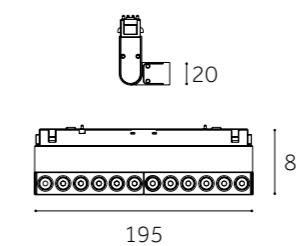

OBS-603251-C	OBS-603252-C
Type	Adjustable 90°	Adjustable 90°
Wattage	9W	9W
Beam Angle	12°/34°/55°	120°
Lumen (lm)	552	610
Cut-out (mm)	/	/
Size (WxLxHmm)	195x20x82	195x20x82
N.W/PC (kgs)	0.4	0.4
Q'ty/CTN (pcs)	25	25

FINISH: ● Black

CCT: 3000K 6000K

DIMMING: Triac 1-10V DALI 2.4G

OBS-603 Series is a DC48V magnetic track system with width 25mm, length 1m/2m optional. Smart solution 2.4G dimming available, 3 CCT changeable and dimmable. Flexible and easy for DIY installation.

Dimension(mm)