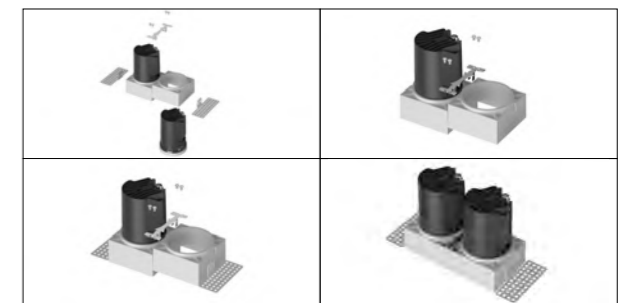

Dimension(mm)

DOWN LIGHT
(COB)

DOWN LIGHT
(COB)

STARS A

LED Downlight

ADJUSTABLE
30°

HORIZONTAL ROTATION
355°

VANZ Series Independently designed product appearance, Buckle modular structure, easy installation and maintenance. Free splicing like Russian cubes provides enough illumination for high-rise space, and square boxes provide flexible lighting modes.