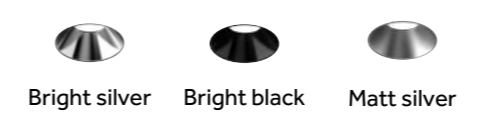

Dimension(mm)

DOWN LIGHT
(COB)

KING KONG

LED Downlight

DOWN LIGHT
(COB)

With color of bright white, bright black, gun black, bright silver, matt silver

Reflector

Lens