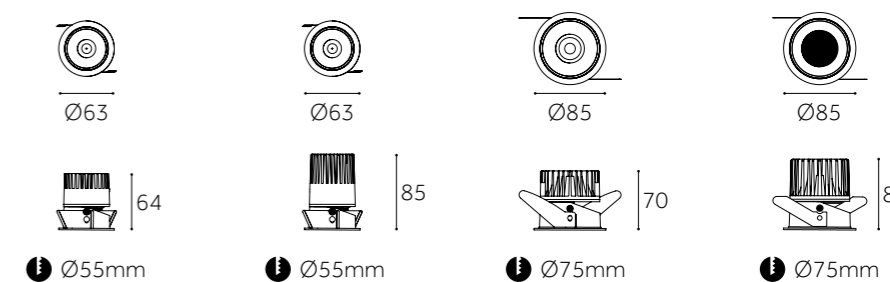

OBS-6704-C	OBS-6705-C	OBS-6706-C	OBS-6707-C
Type	Fixed	Fixed	Fixed	Fixed
Wattage	8W	10W	10W	15W
Beam Angle	15°/24°/38°	15°/24°/38°	15°/24°/38°	15°/24°/38°
Lumen (lm)	644-736	805-920	805-920	1208-1380
Cut-out (mm) ⓘ	Ø55	Ø55	Ø75	Ø75
Size (DxHmm)	Ø63x64	Ø63x85	Ø85x70	Ø85x83
N.W/PC (kgs)	0.15	0.18	0.27	0.3
Q'ty/CTN (pcs)	50	50	50	50

FINISH: ☐ White ☒ Black **CCT:** ☒ 3000K ☐ 4000K ☐ 5000K ☐ 6000K

DIMMING: ☒ No dim ☒ Triac ☒ 1-10V ☒ DALI ☒ Smart lighting

VELA Series Light source:full spectrum COB LED module, improve color reproduction, Cooling system: passive cooling(perfect design of air convection) heat sink made from die-cast aluminium, using high-quality, environmental protection and no pollution.Optic:unique optical design, highly efficient with uniform distribution, precise light distribution, anti-glare.

Dimension(mm)