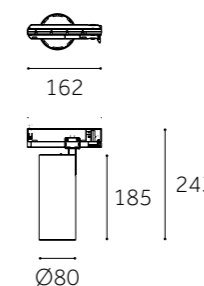

MS-TR8026-C	MS-TR9426-C
Type	Adjustable 90°+355°	Adjustable 90°+355°
Wattage	30W/35W/40W	30W/35W/40W
Beam Angle	20°/26°/36°/45°/60°	15°/24°/36°
Lumen (lm)	3278/3824/4370	3278/3824/4370
Cut-out (mm) ⓘ	/	/
Size (DxHmm)	Ø80x243	Ø94x260
N.W/PC (kgs)	0.86	1.1
Q'ty/CTN (pcs)	8	12

FINISH: ☐ White ☒ Black

CCT: 2700K 6000K

DIMMING: ☒ Triac ☒ 1-10V ☒ DALI ☒ Smart lighting

MAGIC PLUS Series LED tracklight with high efficiency LED COB chip, and external intergrated driver wiht best dissipation performance. Multi-optical accesories, quick assembly and replacment. 1-CCT and 3-CCT optional (2700K&4000K&6000K).

Dimension(mm)