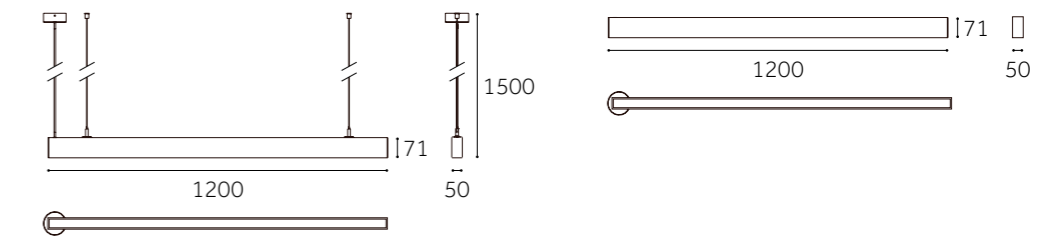

LAMPYHOTELOWO.PL