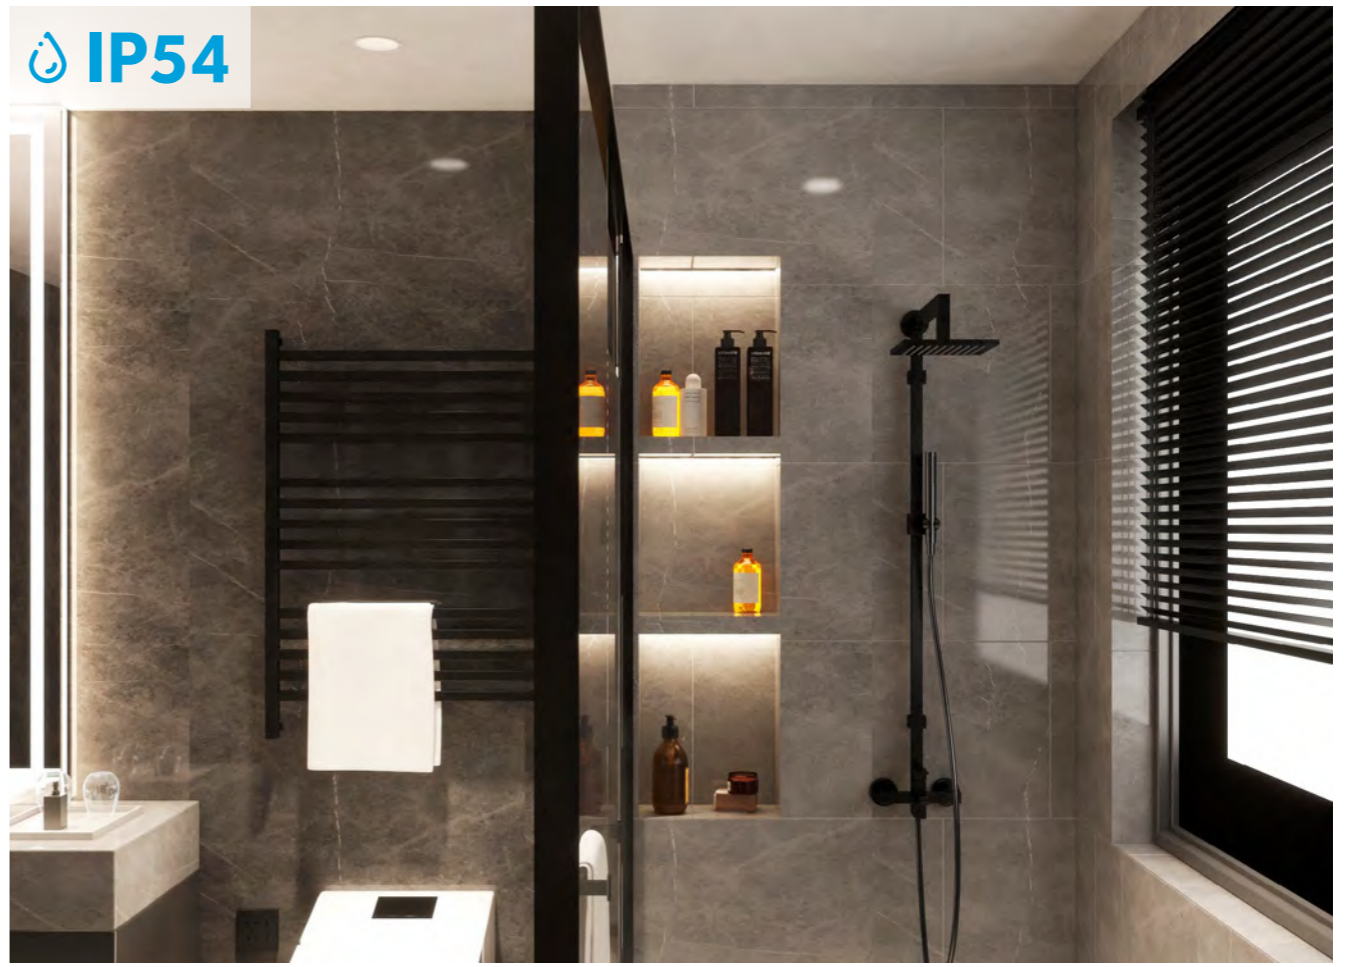

Dimension(mm)

DOWN LIGHT
(COB)

LUX
LED Downlight

IP54

DOWN LIGHT
(COB)

RECESSED SPOTLIGHT

High CRI downlight is available in two versions, fixed or tilting. One heat sink can do three items Downlight, easily to change the frame.