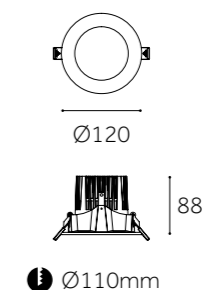

Dimension(mm)