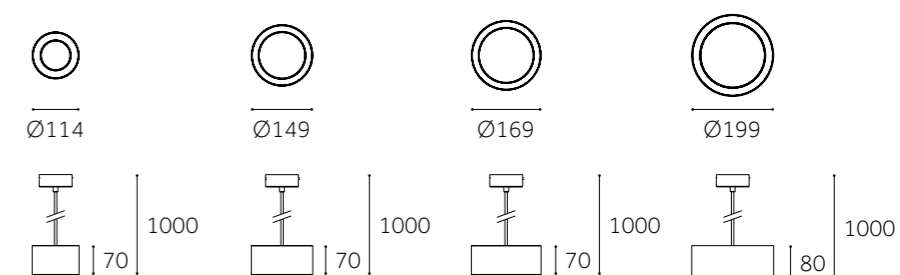

XF-SL04CD-S	XF-SL05CD-S	XF-SL06CD-S	XF-SL08CD-S
Type	Fixed	Fixed	Fixed	Fixed
Wattage	10W	15W	20W	30W
Beam Angle	100°	100°	100°	100°
Lumen (lm)	1380	2070	2760	3795
Cut-out (mm)	/	/	/	/
Size (DxLxHmm)	Ø114x70x1000	Ø149x70x1000	Ø169x70x1000	Ø199x80x1000
N.W/PC (kgs)	0.69	0.96	1.1	1.4
Q'ty/CTN (pcs)	18	12	12	8

DOWN LIGHT
(Surface&Pendant)

DOWN LIGHT
(Surface&Pendant)

FINISH: ☐ White ☒ Black **CCT:** 3000K 6000K

DIMMING: ☒ No dim ☒ Triac ☒ 1-10V ☒ DALI ☒ Smart lighting

XF family products design with various installation options of surface-mounted, recessed, pendant. DC connector design, which can easy to change for different installation style, like downlight, surface mounted downlight, grill light and pendent light. Simple design and easy to install.

Dimension(mm)