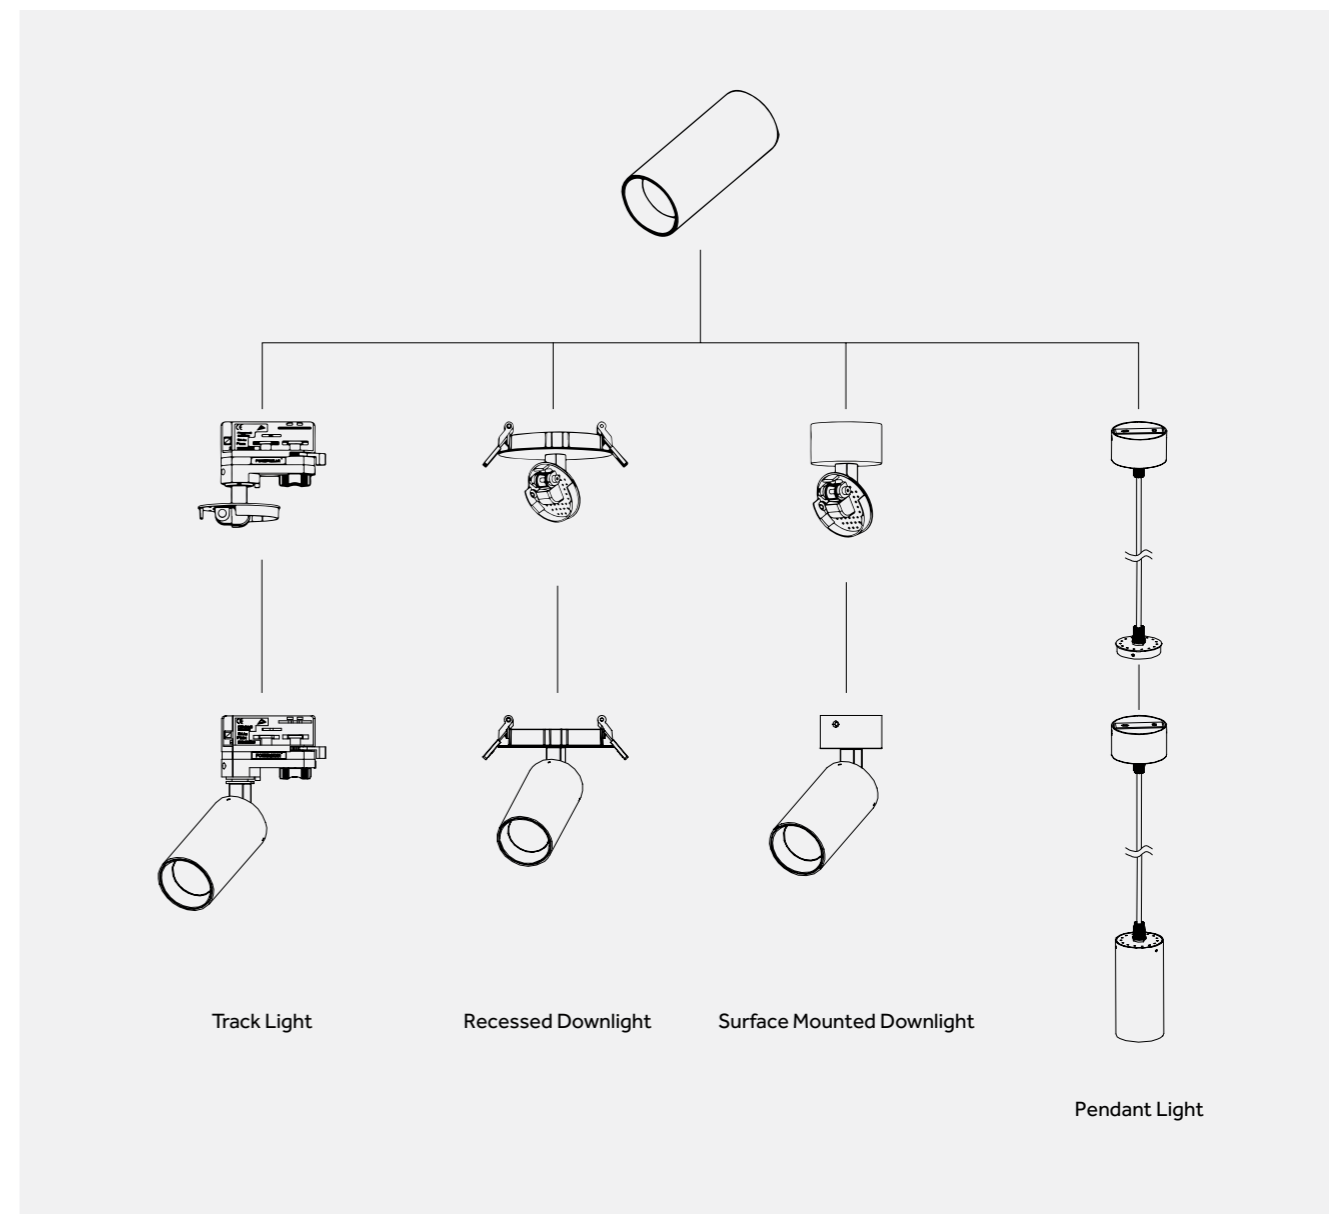

Dimension(mm)

Ø195

| 50

ⓘ Ø165-185mm

Ø230

| 50

ⓘ Ø200-220mm

DOWN LIGHT
(COB)

MINI

LED Light

DOWN LIGHT
(COB)

DIY DESIGN

Color diversity: It can adapt to different space decoration style.
Rotation design: It can replacement faster.

DOWN LIGHT (COB)

DOWN LIGHT (COB)

	MN-DL55M-C	MN-DL63M-C	MN-DL75M-C
Type	Adjustable 90°+355°	Adjustable 90°+355°	Adjustable 90°+355°
Wattage	9W	18W	30W
Beam Angle	23°/38°/45°	23°/38°/45°	23°/38°/45°
Lumen (lm)	990	1980	3300
Cut-out (mm) ⓘ	Ø100	Ø100	Ø100
Size (DxLmm)	Ø55x110	Ø63x145	Ø75x165
N.W/PC (kgs)	0.4	0.63	0.84
Q'ty/CTN (pcs)	32	24	20