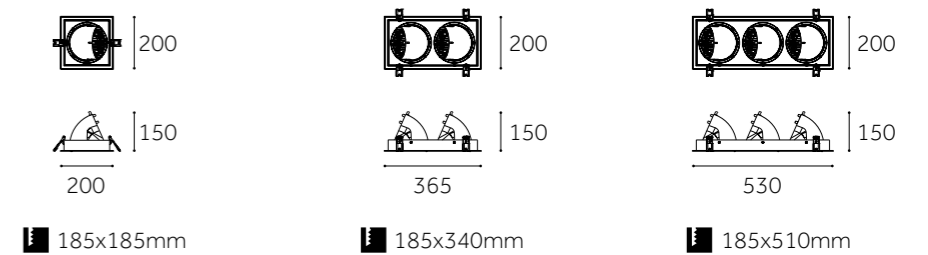

DOWN LIGHT (SMD)

	RS-DD01-S	RS-DD02-S	RS-DD03-S
Type	Adjustable 60°+350°	Adjustable 60°+350°	Adjustable 60°+350°
Wattage	20W/28W/38W	20Wx2/28Wx2/38Wx2	20Wx3/28Wx3/38Wx3
Beam Angle	60°	60°	60°
Lumen (lm)	2530/3542/4807	5060/7015/8740	7590/10523/13653
Cut-out (mm)	185x185	185x340	185x510
Size (WxLxHmm)	200x200x150	365x200x150	530x200x150
N.W/PC (kgs)	1.5	3.5	4.5
Q'ty/CTN (pcs)	8	4	3

FINISH: ☐ White ☐ Silver ☐ Black **CCT:** 3000K 5700K

DIMMING: ☒ Triac ☒ 1-10V ☒ DALI ☒ Smart lighting

RS-001 Series The special advantage of round downlight is adjustable lighting direction, which is 60°vertically and 350°rotatable. Die-casting aluminum shell design makes it with an excellent heat dissipation performance.

Dimension(mm)