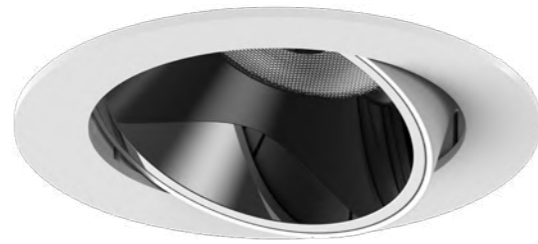

Dimension(mm)

ⓘ Ø75mm

ⓘ Ø90mm

ⓘ Ø125mm

	OBS-MS75M-C&D	OBS-MS95M-C&D	OBS-MS125M-C&D
Type	Adjustable 30°+350°	Adjustable 30°+350°	Adjustable 30°+350°
Wattage	10W	20W	30W
Beam Angle	15°/24°/38°	15°/24°/38°	15°/24°/38°
Lumen (lm)	1100	2200	3300
Cut-out (mm) ⓘ	Ø75	Ø95	Ø125
Size (DxHmm)	Ø85x80	Ø104x108	Ø132x127
N.W/PC (kgs)	0.3	0.51	0.84
Q'ty/CTN (pcs)	50	30	20