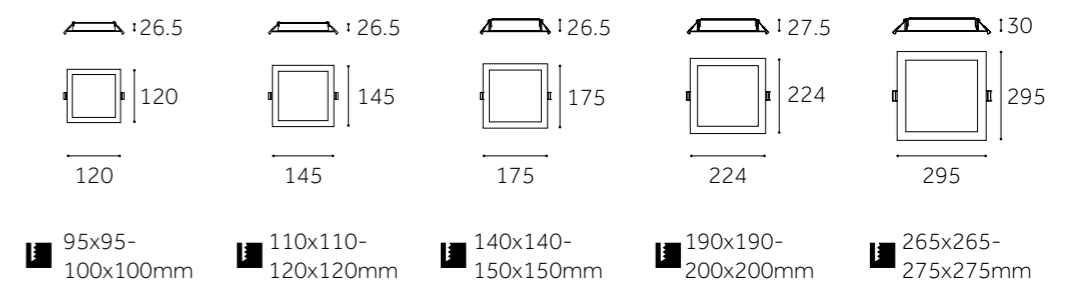

Dimension(mm)

ⓘ Ø77-82mm ⓘ Ø95-100mm ⓘ Ø110-120mm ⓘ Ø140-150mm ⓘ Ø190-200mm ⓘ Ø265-275mm

	DOB-DL120S-S	DOB-DL145S-S	DOB-DL175S-S	DOB-DL225S-S	DOB-DL300S-S
Type	Fixed	Fixed	Fixed	Fixed	Fixed
Wattage	6W	9W	15W	20W	24W
Beam Angle	120°	120°	120°	120°	120°
Lumen (lm)	483	776	1380	2070	2208
Cut-out (mm) 	95x95-100x100	110x110-120x120	140x140-150x150	190x190-200x200	265x265-275x275
Size (WxLxHmm)	120x120x26.5	145x145x26.5	175x175x26.5	224x224x27.5	295x295x30
N.W/PC (kgs)	0.077	0.099	0.148	0.234	0.438
Q'ty/CTN (pcs)	90	60	30	30	20

Dimension(mm)

DOWN LIGHT (SMD)

DOWN LIGHT (SMD)

	YS-DL03M-S	YS-DL04M-S	YS-DL05M-S
Type	Fixed	Fixed	Fixed
Wattage	6W/9W	6W/9W/12W/15W	12W/15W/20W/24W
Beam Angle	100°	100°	100°
Lumen (lm)	717/1058	717/1058/1518/1898	1518/1840/2473/2875
Cut-out (mm) ⓘ	Ø90	Ø125	Ø145
Size (DxHmm)	Ø110x55	Ø155x54	Ø175x54
N.W/PC (kgs)	0.33	0.5	0.63
Q'ty/CTN (pcs)	36	24	24