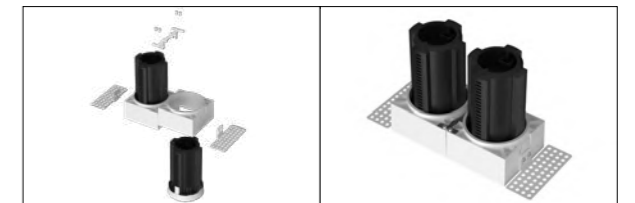

VANIE Series Free splicing approach, flexible configuration according to personalized or architectural request.