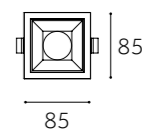

Dimension(mm)

 75x75mm

 75x75mm

DOWN LIGHT
(COB)

DOWN LIGHT
(COB)

	OBS-6704-C	OBS-6705-C	OBS-6706-C	OBS-6707-C
Type	Fixed	Fixed	Fixed	Fixed
Wattage	8W	10W	10W	15W
Beam Angle	15°/24°/38°	15°/24°/38°	15°/24°/38°	15°/24°/38°
Lumen (lm)	644-736	805-920	805-920	1208-1380
Cut-out (mm) ⓘ	Ø55	Ø55	Ø75	Ø75
Size (DxHmm)	Ø63x64	Ø63x85	Ø85x70	Ø85x83
N.W/PC (kgs)	0.15	0.18	0.27	0.3
Q'ty/CTN (pcs)	50	50	50	50