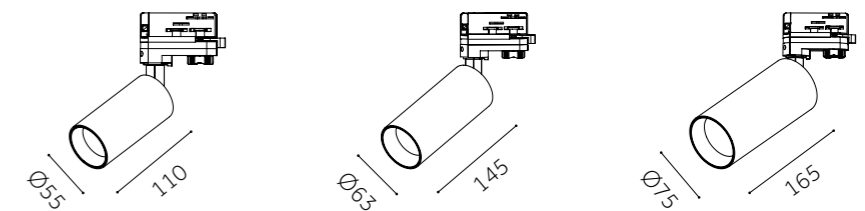

MN-TR55M-C	MN-TR63M-C	MN-TR75M-C
Type	Adjustable 90°+355°	Adjustable 90°+355°	Adjustable 90°+355°
Wattage	9W	18W	30W
Beam Angle	23°/38°/45°	23°/38°/45°	23°/38°/45°
Lumen (lm)	915	1853	3046
Cut-out (mm) ⓘ	/	/	/
Size (DxLmm)	Ø55x185	Ø63x213	Ø75x233
N.W/PC (kgs)	0.34	0.56	0.77
Q'ty/CTN (pcs)	20	20	20

FINISH: ☐ White ☐ Silver ☒ Black **CCT:** ☒ 3000K ☐ 6000K

OPTIONAL: ☐ White ☒ Black ☐ Golden ☐ Silver

DIMMING: ☒ Triac ☒ 1-10V ☒ DALI ☒ Smart lighting

MINI family products design with various installation options of surface-mounted, recessed, pendant and track. Simple design, it can be widely used in different kind of application areas for the shopping malls, hotels, restaurants and other public buildings.

Dimension(mm)