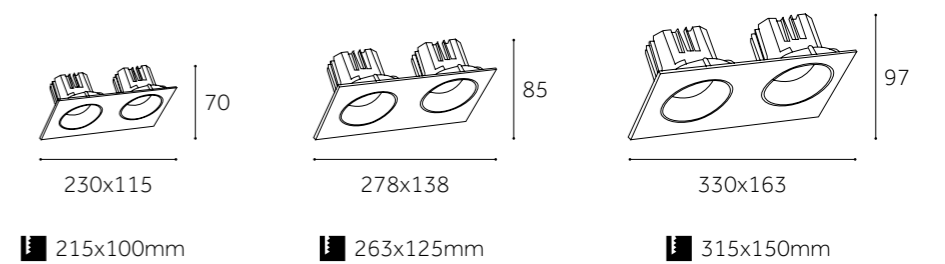

HH-T2511A-2	HH-T3011A-2	HH-T4011A-2
Type	Fixed	Fixed	Fixed
Wattage	12Wx2	20Wx2	35Wx2
Beam Angle	15°/23°/38°/60°	15°/23°/38°/60°	15°/23°/38°/60°
Cut-out (mm)	215x100	263x125	315x150
Size (WxLxHmm)	230x115x70	278x138x85	330x163x97
Q'ty/CTN (pcs)	20	12	8

DOWN LIGHT
(COB)

DOWN LIGHT
(COB)

FINISH: ☐ White **CCT:** 3000K 6000K

DIMMING: ☒ No dim ☒ Triac ☒ 1-10V ☒ DALI ☒ Smart lighting

VAST Series Light source:full spectrum COB LED module, improve color reproduction, Cooling system: passive cooling(perfect design of air convection) heat sink made from die-cast aluminium, using high-quality, environmental protection and no pollution.Optic:unique optical design, highly efficient with uniform distribution, precise light distribution, anti-glare.

Dimension(mm)