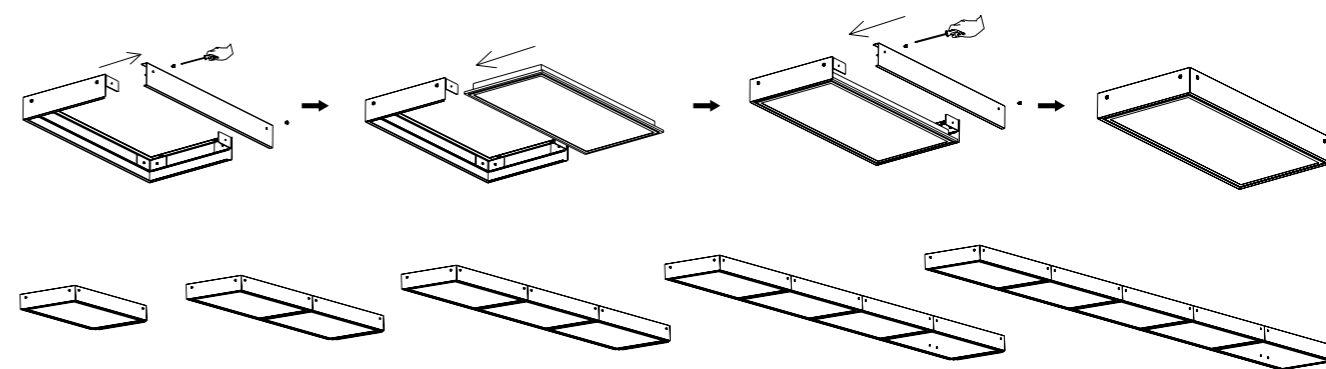

1200x300	600x300	1200x600	600x600
Splicing Frame				
Size (WxLxHmm)	1203x302x70	603x302x70	1203x602x70	603x602x70
For Panel Light(mm)	1195x295	595x295	1195x595	595x595
Connected Frame				
Size (WxLxHmm)	1260x302x70	660x602x70	1260x602x70	660x602x70
For Panel Light(mm)	1195x295	595x295	1195x595	595x595

Notes: The height of Panel light for using this product shall not over 33mm, and the total height after adding Driver shall not over 65mm.