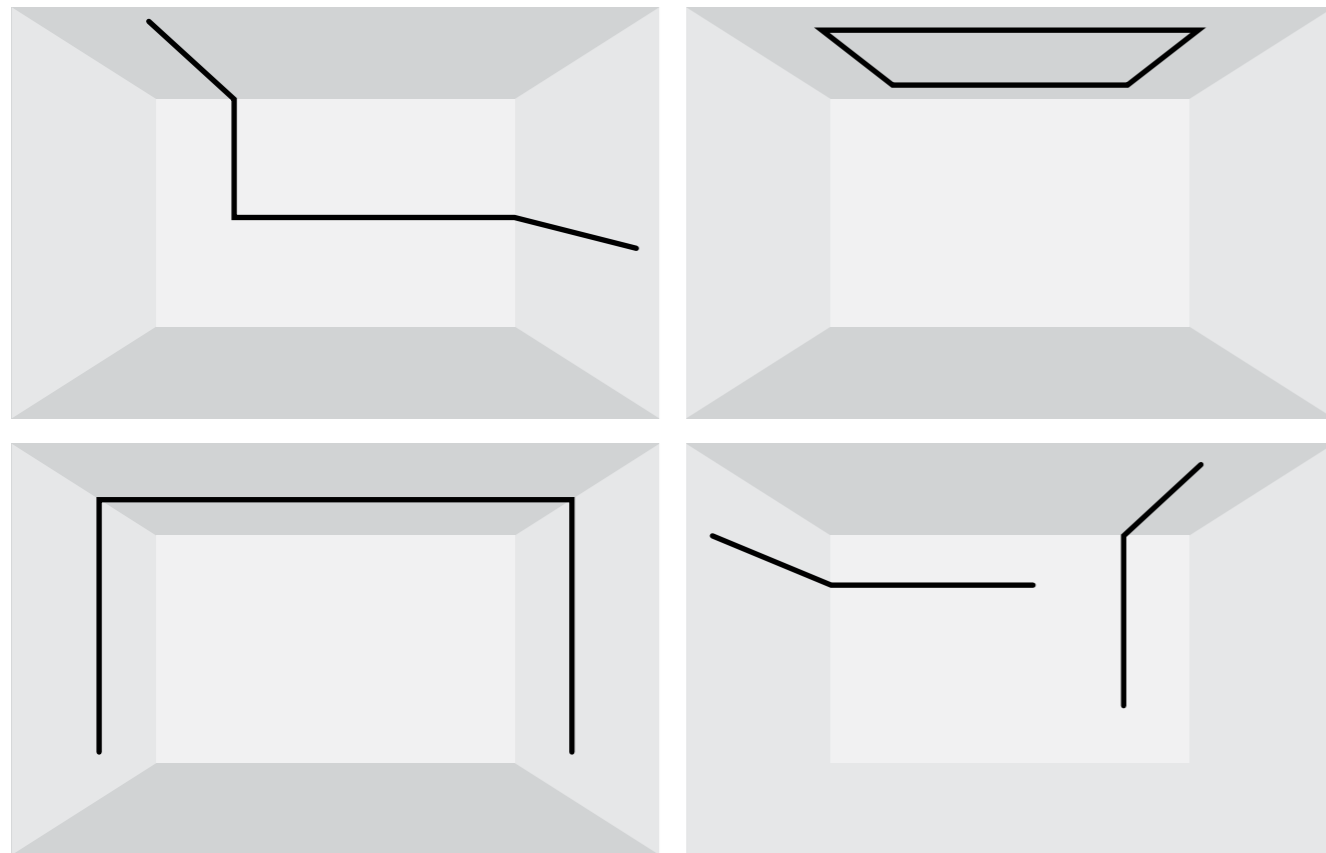

Flexibility meets elegance

2.4G dimming available

Smart solution

wireless dimming

Maintain a stable connection

The copper wire is energized through the connector, which is not easy to fall off or poor contact

The rail magnet and the iron plate of the lamp body attract each other, and the installation can be stable with a click