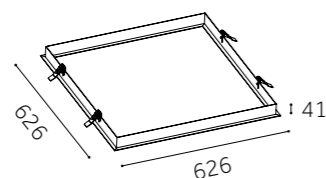

Dimension(mm)

PANEL Accessory

OB-PD6060-V0

OB-PD1230-V0

Type		
Size (WxLxHmm)	626x626x41	326x1226x41
Cut-out (mm)	614x614	314x1214
Used for Panel Light (European standard)	595x595	295x1195
Package size	670x475x680	1270x475x380
Q'ty/CTN (pcs)	10	10
Component	Spring clip(4pcs) +Screw with nut(4pcs)	Spring clip(4pcs) +Screw with nut(4pcs)