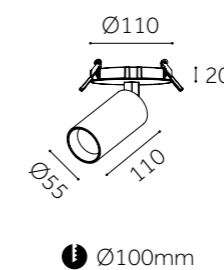

FINISH: ☐ White ☐ Silver ☒ Black **CCT:** ☒ 3000K ☐ 6000K

OPTIONAL: ☐ White ☒ Black ☐ Golden ☐ Silver

DIMMING: ☒ Triac ☒ 1-10V ☒ DALI ☒ Smart lighting

MINI family products design with various installation options of surface-mounted, recessed, pendant and track. Simple design, it can be widely used in different kind of application areas for the shopping malls, hotels, restaurants and other public buildings.

Dimension(mm)