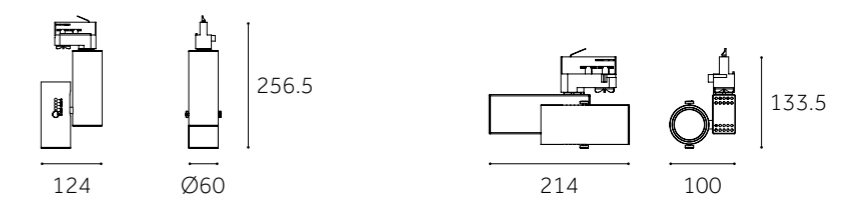

Dimension(mm)