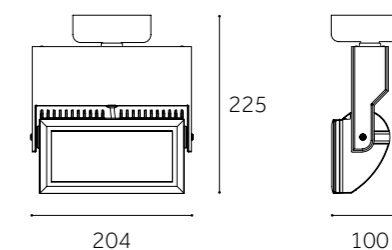

Dimension(mm)

JL-EX04TM-C&D	
Type	Adjustable 90°+355°
Wattage	9W/12W/14W/21W
Beam Angle	16°/24°/50°
Lumen (lm)	950/1250/1500/2150
Cut-out (mm) ⓘ	/
Size (DxHmm)	Ø130x188
N.W/PC (kgs)	1.48
Q'ty/CTN (pcs)	8