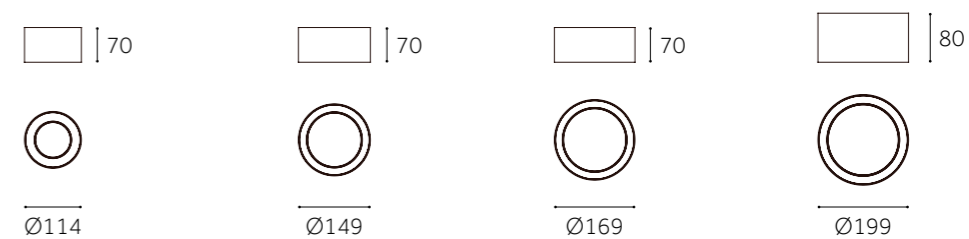

Dimension(mm)

	ZY-EX03D-C	ZY-EX04D-C	ZY-EX05D-C
Type	Fixed	Fixed	Fixed
Wattage	15W	25W	35W
Beam Angle	15°/24°/38°/60°	15°/24°/38°/60°	15°/24°/38°/60°
Lumen (lm)	1668	2760	3772
Cut-out (mm) ⓘ	/	/	/
Size (DxHmm)	Ø90x103	Ø110x115	Ø130x115
N.W/PC (kgs)	0.46	0.72	0.9
Q'ty/CTN (pcs)	32	24	18