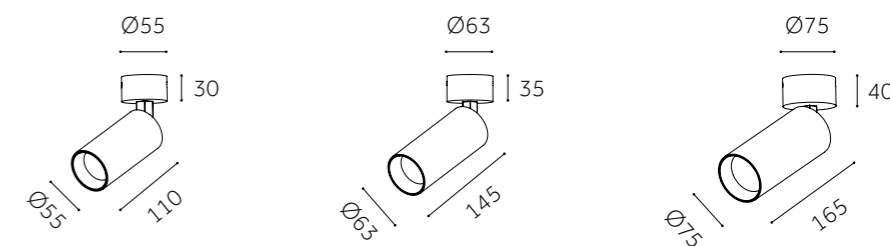

MN-EX55M-C	MN-EX63M-C	MN-EX75M-C
Type	Adjustable 90°+355°	Adjustable 90°+355°	Adjustable 90°+355°
Wattage	9W	18W	30W
Beam Angle	23°/38°/45°	23°/38°/45°	23°/38°/45°
Lumen (lm)	849	1710	2737
Cut-out (mm) ⓘ	/	/	/
Size (DxLmm)	Ø55x110	Ø63x145	Ø75x165
N.W/PC (kgs)	0.35	0.59	0.82
Q'ty/CTN (pcs)	40	25	20

DOWN LIGHT
(Surface&Pendant)

DOWN LIGHT
(Surface&Pendant)

FINISH: ☐ White ☐ Silver ☒ Black **CCT:** 3000K 6000K

OPTIONAL: ☐ White ☒ Black ☐ Golden ☐ Silver

DIMMING: ☒ Triac

MINI family products design with various installation options of surface-mounted, recessed, pendant and track. Simple design, it can be widely used in different kind of application areas for the shopping malls, hotels, restaurants and other public buildings.

Dimension(mm)