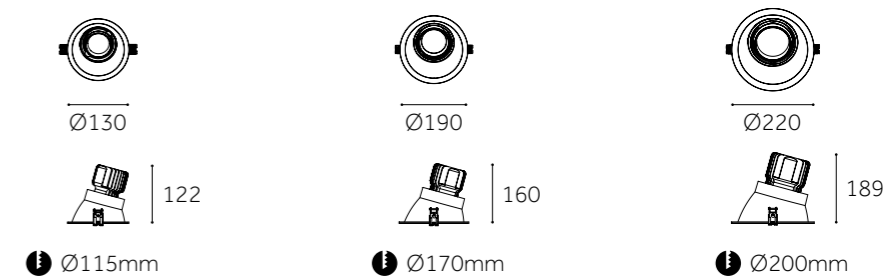

Type	OBS-4071B-C		OBS-4073B-C	OBS-4075B-C	
	Adjustable 30°		Adjustable 30°	Adjustable 30°	
Wattage	12W	15W	20W	28W	33W
Beam Angle	15°/24°/38°		15°/24°/38°	15°/24°/38°	
Lumen (lm)	1104-1242	1380-1553	1840-2070	2576-2898	3036-3416
Cut-out (mm) ⓘ	Ø115		Ø170	Ø200	
Size (DxHmm)	Ø130x122		Ø190x160	Ø220x189	
N.W/PC (kgs)	0.34		0.81	1.05	
Q'ty/CTN (pcs)	16		12	108	

DOWN LIGHT (COB)

DOWN LIGHT (COB)

FINISH: ☐ White ☒ Black **CCT:** 3000K 6000K

DIMMING: ☒ No dim ☒ Triac ☒ 1-10V ☒ DALI ☒ Smart lighting

VELA Series Light source:full spectrum COB LED module, improve color reproduction, Cooling system: passive cooling(perfect design of air convection) heat sink made from die-cast aluminium, using high-quality, environmental protection and no pollution.Optic:unique optical design, highly efficient with uniform distribution, precise light distribution, anti-glare.

Dimension(mm)