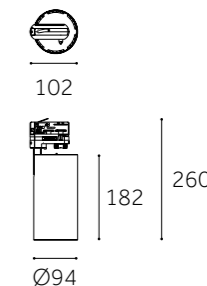

MS-TR8026-C	MS-TR9426-C
Type	Adjustable 90°+355°	Adjustable 90°+355°
Wattage	30W/35W/40W	30W/35W/40W
Beam Angle	20°/26°/36°/45°/60°	15°/24°/36°
Lumen (lm)	3278/3824/4370	3278/3824/4370
Cut-out (mm) ⓘ	/	/
Size (DxHmm)	Ø80x243	Ø94x260
N.W/PC (kgs)	0.86	1.1
Q'ty/CTN (pcs)	8	12

FINISH: ☐ White ☒ Black

CCT: 2700K 6000K

DIMMING: ☒ Triac ☒ 1-10V ☒ DALI ☒ Smart lighting

MAGIC PLUS Series LED tracklight with high efficiency LED COB chip, and external intergrated driver wiht best dissipation performance. Multi-optical accesories, quick assembly and replacment. 1-CCT and 3-CCT optional (2700K&4000K&6000K).

Dimension(mm)