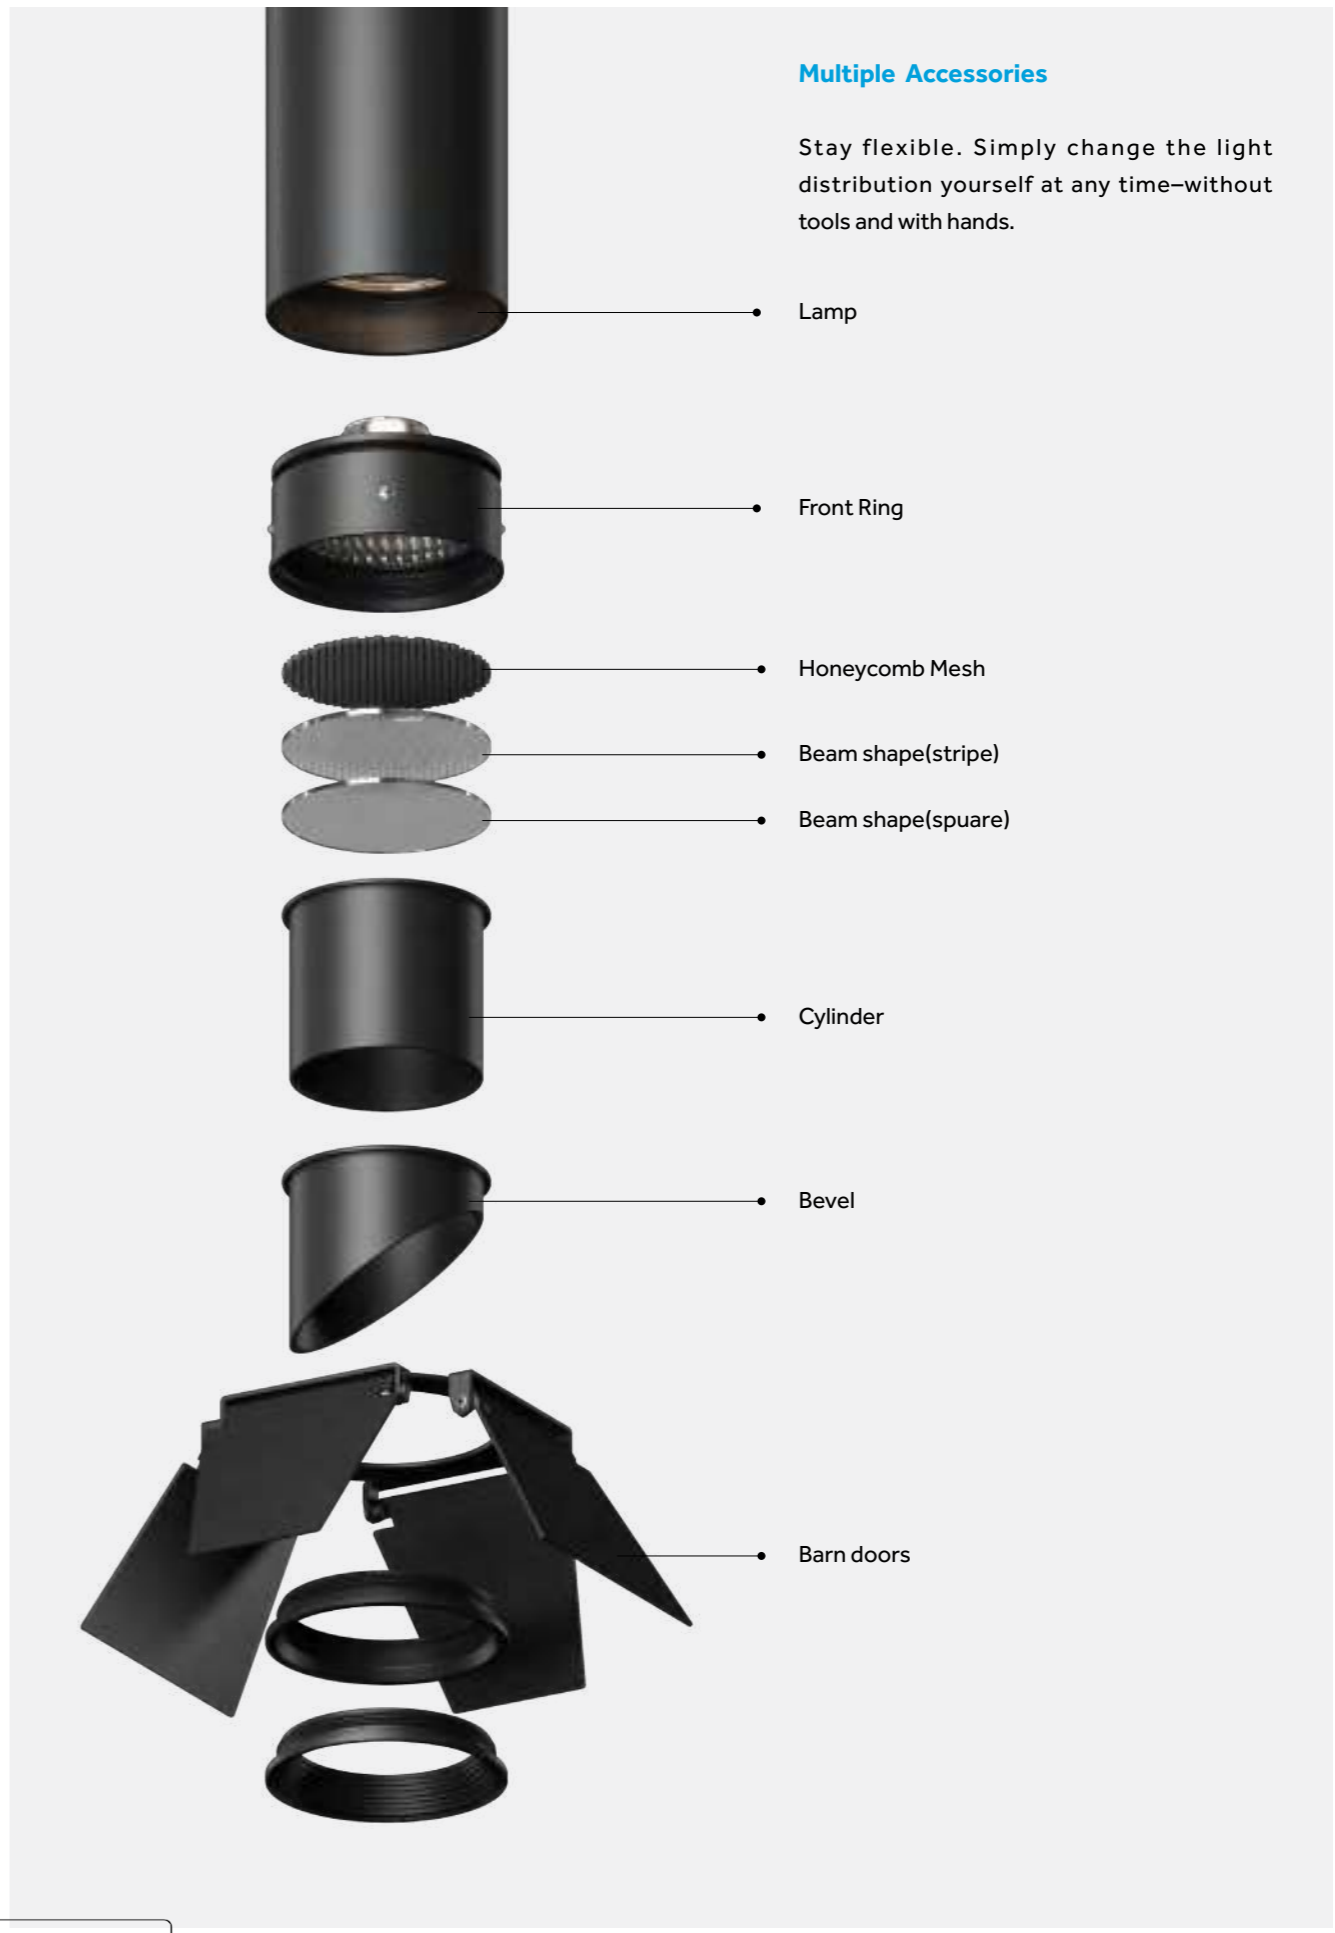

Dimension(mm)

TRACK LIGHT

TRACK LIGHT

MAGIC PLUS

LED Track Light

Multiple Accessories

Stay flexible. Simply change the light distribution yourself at any time—without tools and with hands.

	MS-TR8026-C	MS-TR9426-C
Type	Adjustable 90°+355°	Adjustable 90°+355°
Wattage	30W/35W/40W	30W/35W/40W
Beam Angle	20°/26°/36°/45°/60°	15°/24°/36°
Lumen (lm)	3278/3824/4370	3278/3824/4370
Cut-out (mm) ⓘ	/	/
Size (DxHmm)	Ø80x243	Ø94x260
N.W/PC (kgs)	0.86	1.1
Q'ty/CTN (pcs)	8	12