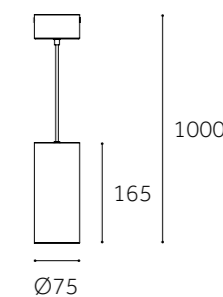

MN-SL63M-C	MN-SL75M-C
Type	Fixed	Fixed
Wattage	18W	30W
Beam Angle	23°/38°/45°	23°/38°/45°
Lumen (lm)	1710	2737
Cut-out (mm)	/	/
Size (DxLxHmm)	Ø63x145x1000	Ø75x165x1000
N.W/PC (kgs)	0.65	0.95
Q'ty/CTN (pcs)	27	18

DOWN LIGHT
(Surface&Pendant)

DOWN LIGHT
(Surface&Pendant)

FINISH: ☐ White ☐ Silver ☒ Black **CCT:** 3000K 6000K

OPTIONAL: ☐ White ☒ Black ☐ Golden ☐ Silver

DIMMING: ☒ Triac

MINI family products design with various installation options of surface-mounted, recessed, pendant and track. Simple design, it can be widely used in different kind of application areas for the shopping malls, hotels, restaurants and other public buildings.

Dimension(mm)