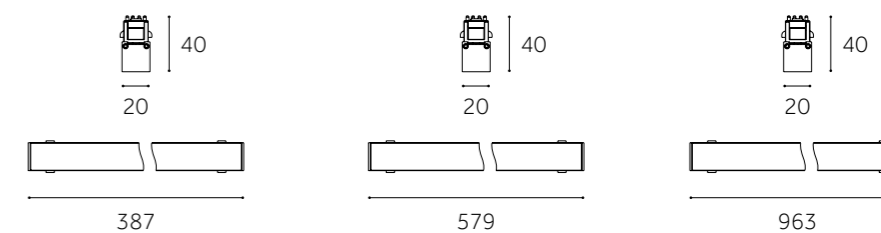

FINISH: ● Black

CCT: 3000K 6000K

DIMMING: Triac 1-10V DALI 2.4G

OBS-603 Series is a DC48V magnetic track system with width 25mm, length 1m/2m optional. Smart solution 2.4G dimming available, 3 CCT changeable and dimmable. Flexible and easy for DIY installation.

Dimension(mm)