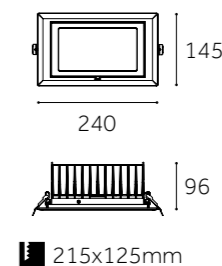

Dimension(mm)