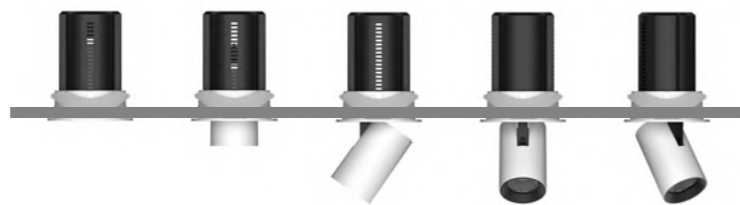

STARS B

LED Downlight