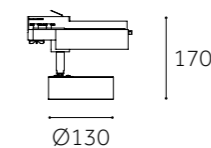

NS-TR2017M-S	NS-TR2017M-C
Type	Adjustable 60°+355°	Adjustable 60°+355°
Wattage	10W/15W/20W/25W	10W/15W/20W/25W
Beam Angle	95°	15°/25°/40°
Lumen (lm)	1116/1710/2332/2841	1145/1760/2399/2990
Cut-out (mm)	/	/
Size (DxHmm)	Ø130x170	Ø130x170
N.W/PC (kgs)	0.94	0.94
Q'ty/CTN (pcs)	12	12

FINISH: ☐ White ☐ Silver ☐ Black **CCT:** 3000K 6000K

DIMMING: ☒ Triac ☒ 1-10V ☒ DALI ☒ Smart lighting

ARTEMIS Series products design with various installation options of surface-mounted, recessed, track and pendant. It provides excellent lighting effect for commercial space such as supermarkets and shops. 350 degree rotatable, 60 degree adjustable, the lamp head can be stretched to meet the adjustment of the different area. Button locked the angle, safe and convenient. 15°,25°,40° beam angle for COB version, 95° beam angle for SMD version.

Dimension(mm)