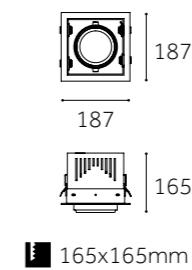

DOWN LIGHT
(COB)

DOWN LIGHT
(COB)

	TY-DD1918M-C	TY-DD3218M-C
Type	Adjustable 30°	Adjustable 30°
Wattage	12W/14W/20W/24W/30W	12Wx2/14Wx2/20Wx2/24Wx2/30Wx2
Beam Angle	12°/24°/60°	12°/24°/60°
Lumen (lm)	1461/1794/2323/2990/3588	2875/3588/4784/5750/7073
Cut-out (mm)	165x165	305x170
Size (WxLxHmm)	187x187x165	326x187x165
N.W/PC (kgs)	1.8	3.1
Q'ty/CTN (pcs)	8	8

FINISH: ☐ White ☐ Silver ☐ Black **CCT:** 3000K 6000K

DIMMING: ☒ Triac ☒ 1-10V ☒ DALI ☒ Smart lighting

TY Series LED Grill Light with high-performance heat sink, lens with reflector make the light uniform. 12°/24°/60° beam angle for your options. It can adapt different kinds of specification track head, meeting your different requirements.

Dimension(mm)