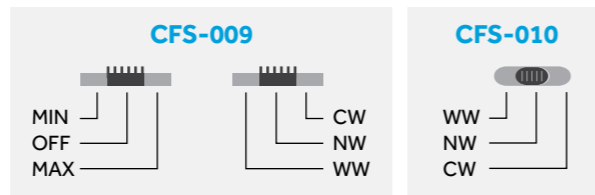

3-CCT / WATT OPTIONAL SWITCH