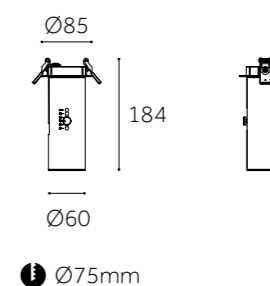

BJ-SP60-C	
Type	Adjustable 90°+350°
Wattage	10W/15W/20W
Beam Angle	15°-70°
Lumen (lm)	1039/1725/2536
Cut-out (mm) ⓘ	Ø75
Size (DxHmm)	Ø60x184
N.W/PC (kgs)	0.65
Q'ty/CTN (pcs)	20

DOWN LIGHT
(COB)

DOWN LIGHT
(COB)

FINISH: ☐ White ☐ Silver ☐ Black **CCT:** 3000K 6000K

DIMMING: ☒ Triac ☒ 1-10V ☒ DALI ☒ Smart lighting

EAGLE EYE Series with high efficiency brand COB LED chip, build-in driver. Aluminum die-casting body and heat sink which is better air dissipation. Adjustable beam angle from 15°-70°.

Dimension(mm)