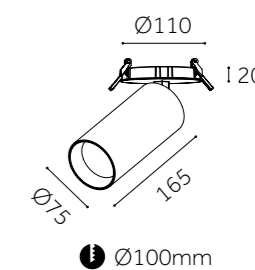

FINISH: ☐ White ☐ Silver ☒ Black **CCT:** ☒ 3000K ☐ 6000K

OPTIONAL: ☐ White ☒ Black ☐ Golden ☐ Silver

DIMMING: ☒ Triac ☒ 1-10V ☒ DALI ☒ Smart lighting

MINI family products design with various installation options of surface-mounted, recessed, pendant and track. Simple design, it can be widely used in different kind of application areas for the shopping malls, hotels, restaurants and other public buildings.

Dimension(mm)