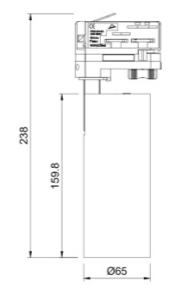

Dimension(mm)