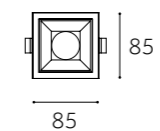

DOWN LIGHT (COB)

DOWN LIGHT (COB)

	OBS-6112-C		OBS-6113-C
Type	Fixed		Fixed
Wattage	6W	9W	12W
Beam Angle	24°/38°		24°/38°
Lumen (lm)	483-552	725-828	966-1104
Cut-out (mm)	75x75		75x75
Size (DxHmm)	85x85x88		85x85x100
N.W/PC (kgs)	0.21		0.27
Q'ty/CTN (pcs)	50		50

FINISH: ☐ White ☒ Black

CCT: 3000K 6000K

DIMMING: ☒ No dim ☒ Triac ☒ 1-10V ☒ DALI ☒ Smart lighting

VELA Series Attractive appearance, high quality pure aluminium housing, good heat dissipation and erosion resistant. Adopts constant current supply to start up the light quickly.

Dimension(mm)

75x75mm

75x75mm