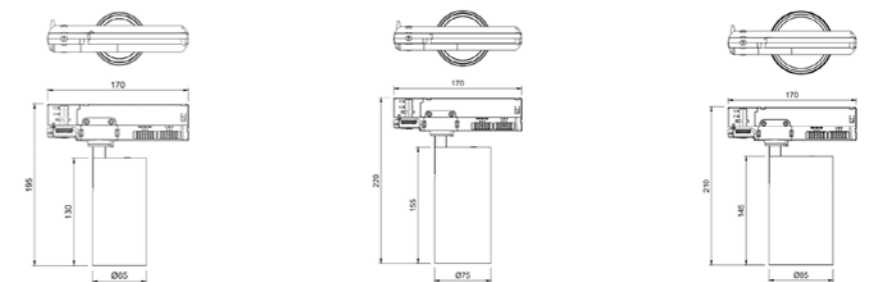

FM-TR65-COB	FM-TR75-COB	FM-TR85-COB
Type	Adjustable 90°+355°	Adjustable 90°+355°	Adjustable 90°+355°
Wattage	20W	30W	40W
Beam Angle	26°/35°/55°	26°/35°/55°	26°/35°/55°
Lumen (lm)	2235	3315	4420
Cut-out (mm) ⓘ	/	/	/
Size (DxHmm)	Ø65x210	Ø75x210	Ø85x210
N.W/PC (kgs)	0.725	0.57	0.43
Q'ty/CTN (pcs)	12	12	12

FINISH: ☐ White ☒ Black

CCT: 2700K 6000K

DIMMING: ☒ Triac ☒ 1-10V ☒ DALI ☒ Smart lighting

FM Series LED tracklight with high efficiency LED COB chip. 3 CCT and Dimming types for optional. DIY design without any tool which easy to change different accessories to meet your different requirements.

Dimension(mm)