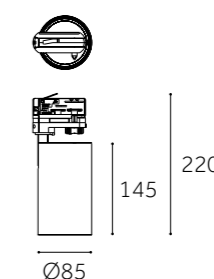

SP-TR85-C

Type	Adjustable 90°+355°
Wattage	40W
Beam Angle	22°/28°/38°/56°
Lumen (lm)	3524
Cut-out (mm)	/
Size (DxHmm)	Ø85x220
N.W/PC (kgs)	0.68
Q'ty/CTN (pcs)	12

Driver on board

FINISH: ☐ White ☒ Black

CCT: 2700K — 6000K

DIMMING: ☒ Triac ☒ 1-10V ☒ DALI ☒ Smart lighting

SUPER Series LED track light with high efficiency LED COB chip, driver on board design with best dissipation performance. 3 CCT, high CRI, high quality optical lens, provide you different and special needs.

Dimension(mm)