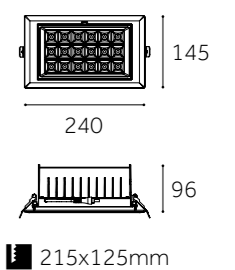

LAMPYHOTELOWE.PL