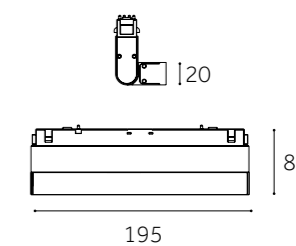

OBS-603251-C	OBS-603252-C
Type	Adjustable 90°	Adjustable 90°
Wattage	9W	9W
Beam Angle	12°/34°/55°	120°
Lumen (lm)	552	610
Cut-out (mm)	/	/
Size (WxLxHmm)	195x20x82	195x20x82
N.W/PC (kgs)	0.4	0.4
Q'ty/CTN (pcs)	25	25

FINISH: ● Black

CCT: 3000K 6000K

DIMMING: Triac 1-10V DALI 2.4G

OBS-603 Series is a DC48V magnetic track system with width 25mm, length 1m/2m optional. Smart solution 2.4G dimming available, 3 CCT changeable and dimmable. Flexible and easy for DIY installation.

Dimension(mm)