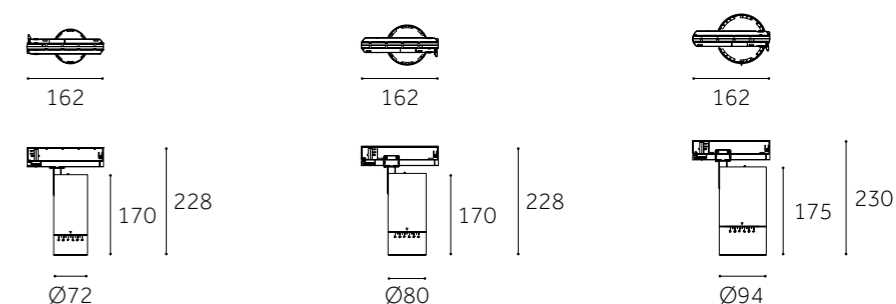

BJ-TR7223-C	BJ-TR8026-C	BJ-TR9426-C
Type	Adjustable 90°+355°	Adjustable 90°+355°	Adjustable 90°+355°
Wattage	20W/25W/30W	25W/30W/35W/40W	25W/30W/35W/40W
Beam Angle	20°-60°	20°-60°	20°-60°
Lumen (lm)	1856/2467/3011	3232/3703/4457/4894	3232/3703/4457/4894
Cut-out (mm) ⓘ	/	/	/
Size (DxHmm)	Ø72x228	Ø80x228	Ø94x230
N.W/PC (kgs)	0.81	0.82	1.25
Q'ty/CTN (pcs)	16	12	9
Driver	Track adaptor with integrated LED driver	Track adaptor with integrated LED driver Driver box Built-in driver	Track adaptor with integrated LED driver Built-in driver

FINISH: ☐ White ☒ Black

CCT: 2700K 6000K

DIMMING: ☒ Triac ☒ 1-10V ☒ DALI ☒ Smart lighting

ZOOM PLUS Series LED tracklight with high efficiency LED COB chip, and external intergrated driver wiht best dissipation performance. Wide-range adjustable beam angle 20°-60°. Switch operated brightness dimmable 10%-100%.

Dimension(mm)