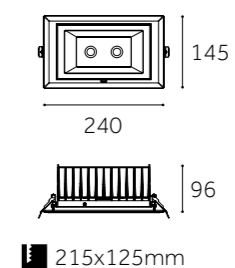

Dimension(mm)

	RS-006-C	RS-006-C&D
Type	Adjustable 60°+350°	Adjustable 60°+350°
Wattage	20W/28W/38W	20W/28W/38W
Beam Angle	90°	15°/24°/36°/60°
Lumen (lm)	2400/3360/4560	2400/3360/4560
Cut-out (mm) ⓘ	Ø165	Ø165
Size (DxHmm)	Ø195x135	Ø195x135
N.W/PC (kgs)	1	1
Q'ty/CTN (pcs)	12	12