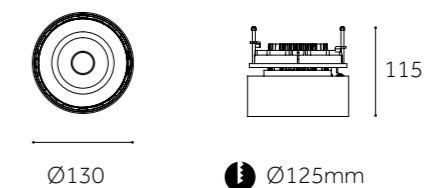

Dimension(mm)