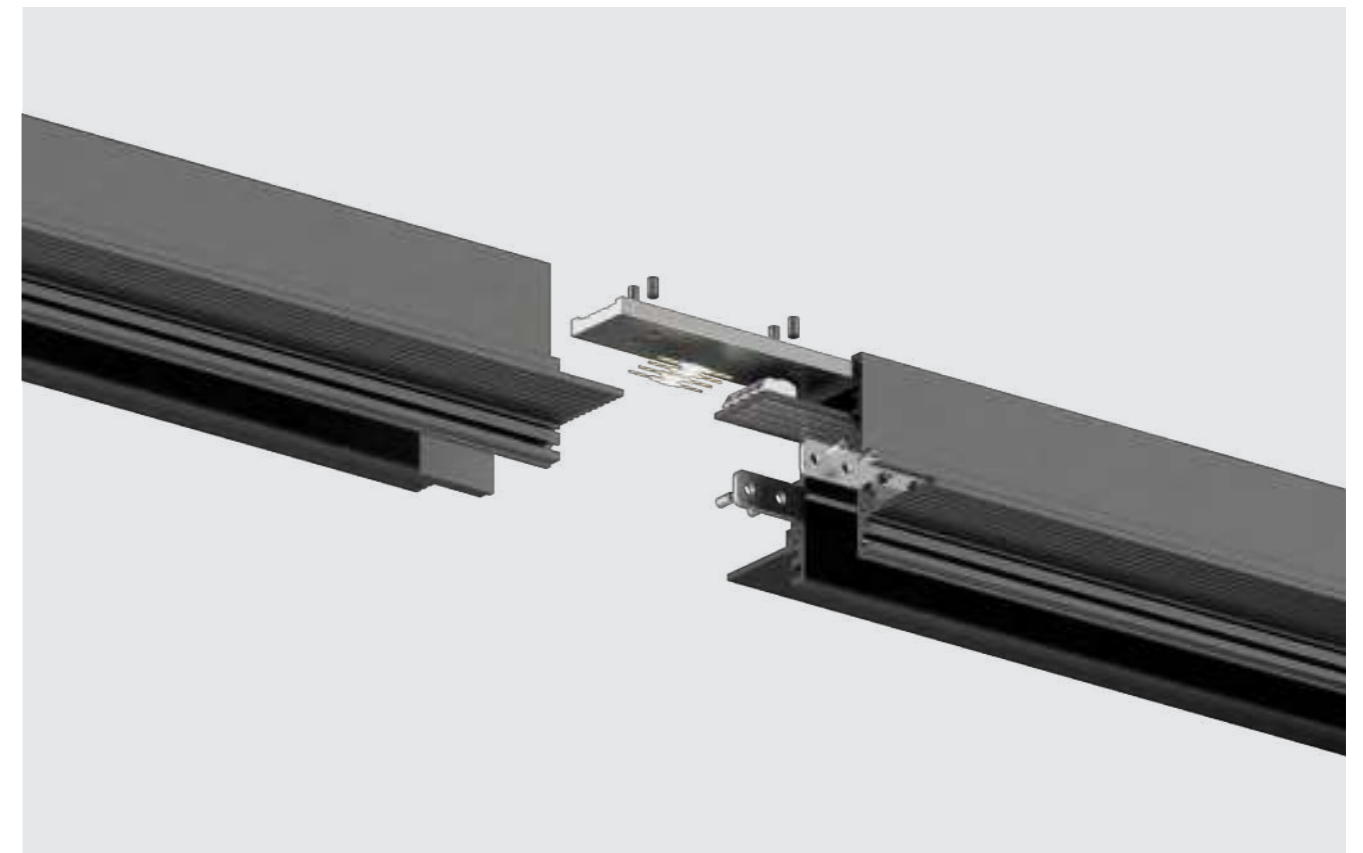

OBS-601

DC24V Magnetic

OBS-603

DC48V Magnetic

Flexibility meets elegance

2.4G dimming available

Smart solution

wireless dimming