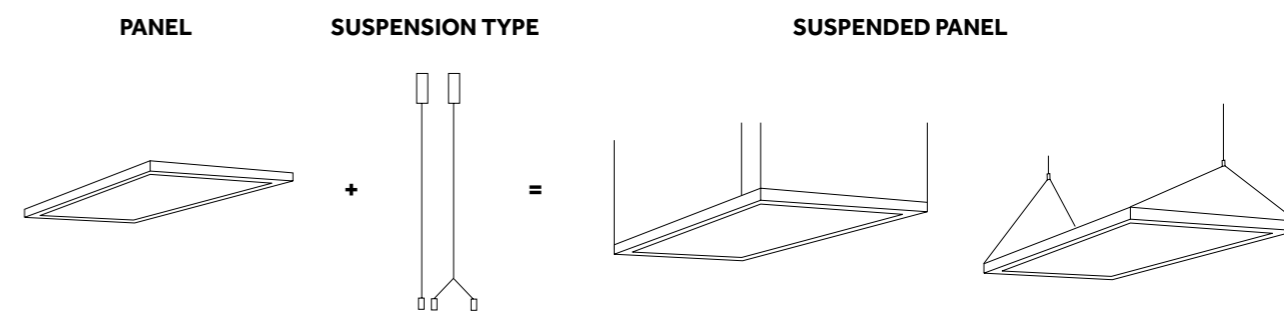

1200x300	600x300	1200x600	600x600
Splicing Frame				
Size (WxLxHmm)	1203x302x70	603x302x70	1203x602x70	603x602x70
For Panel Light(mm)	1195x295	595x295	1195x595	595x595
Connected Frame				
Size (WxLxHmm)	1260x302x70	660x602x70	1260x602x70	660x602x70
For Panel Light(mm)	1195x295	595x295	1195x595	595x595

Notes: The height of Panel light for using this product shall not over 33mm, and the total height after adding Driver shall not over 65mm.