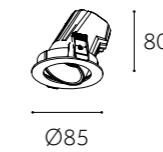

Dimension(mm)

ⓘ Ø75mm