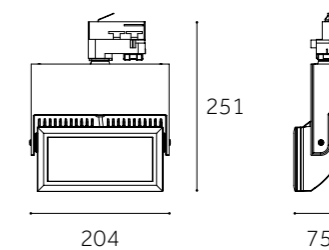

DZJ-TR2011M-S

Type	Adjustable 140°+350°
Wattage	20W/28W/38W/48W
Beam Angle	95°
Lumen (lm)	2760/3864/5244/6624
Cut-out (mm)	/
Size (WxLxHmm)	204x75x251
N.W/PC (kgs)	1.48
Q'ty/CTN (pcs)	8

FINISH: ☐ White+Black ☒ Black

CCT: ☒ 3000K ☐ 6000K

DIMMING: ☒ Triac ☒ 1-10V ☒ DALI ☒ Smart lighting

DZJ Series with the large adjustable angle 140° of lighting direction, the downlight meet different light require of most users. With high lumen SMD chip, CRI>80.

Dimension(mm)