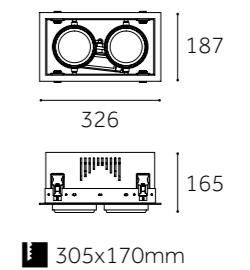

DOWN LIGHT
(COB)

DOWN LIGHT
(COB)

	TY-DD1918M-C	TY-DD3218M-C
Type	Adjustable 30°	Adjustable 30°
Wattage	12W/14W/20W/24W/30W	12Wx2/14Wx2/20Wx2/24Wx2/30Wx2
Beam Angle	12°/24°/60°	12°/24°/60°
Lumen (lm)	1461/1794/2323/2990/3588	2875/3588/4784/5750/7073
Cut-out (mm)	165x165	305x170
Size (WxLxHmm)	187x187x165	326x187x165
N.W/PC (kgs)	1.8	3.1
Q'ty/CTN (pcs)	8	8

FINISH: ☐ White ☐ Silver ☐ Black **CCT:** 3000K 6000K

DIMMING: ☒ Triac ☒ 1-10V ☒ DALI ☒ Smart lighting

TY Series LED Grill Light with high-performance heat sink, lens with reflector make the light uniform. 12°/24°/60° beam angle for your options. It can adapt different kinds of specification track head, meeting your different requirements.

Dimension(mm)