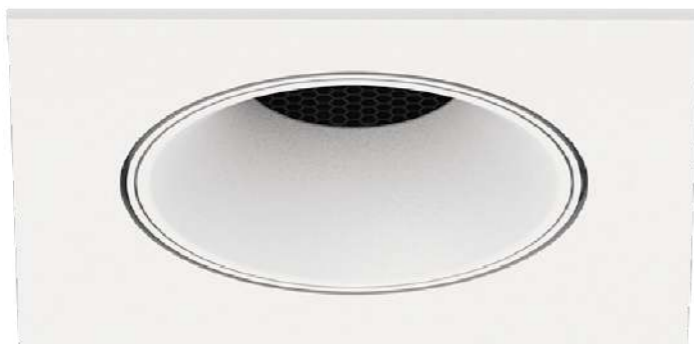

HH-T2511A-1	HH-T3011A-1	HH-T4011A-1
Type	Fixed	Fixed	Fixed
Wattage	12W	20W	35W
Beam Angle	15°/23°/38°/60°	15°/23°/38°/60°	15°/23°/38°/60°
Cut-out (mm)	100x100	125x125	150x150
Size (WxLxHmm)	115x115x70	138x138x85	163x163x97
Q'ty/CTN (pcs)	30	18	12

DOWN LIGHT (COB)

DOWN LIGHT (COB)

FINISH: ☐ White **CCT:** ☒ 3000K ☐ 4000K ☐ 5000K ☒ 6000K

DIMMING: ☒ No dim ☒ Triac ☒ 1-10V ☒ DALI ☒ Smart lighting

VAST Series Light source:full spectrum COB LED module, improve color reproduction, Cooling system: passive cooling(perfect design of air convection) heat sink made from die-cast aluminium, using high-quality, environmental protection and no pollution.Optic:unique optical design, highly efficient with uniform distribution, precise light distribution, anti-glare.

Dimension(mm)