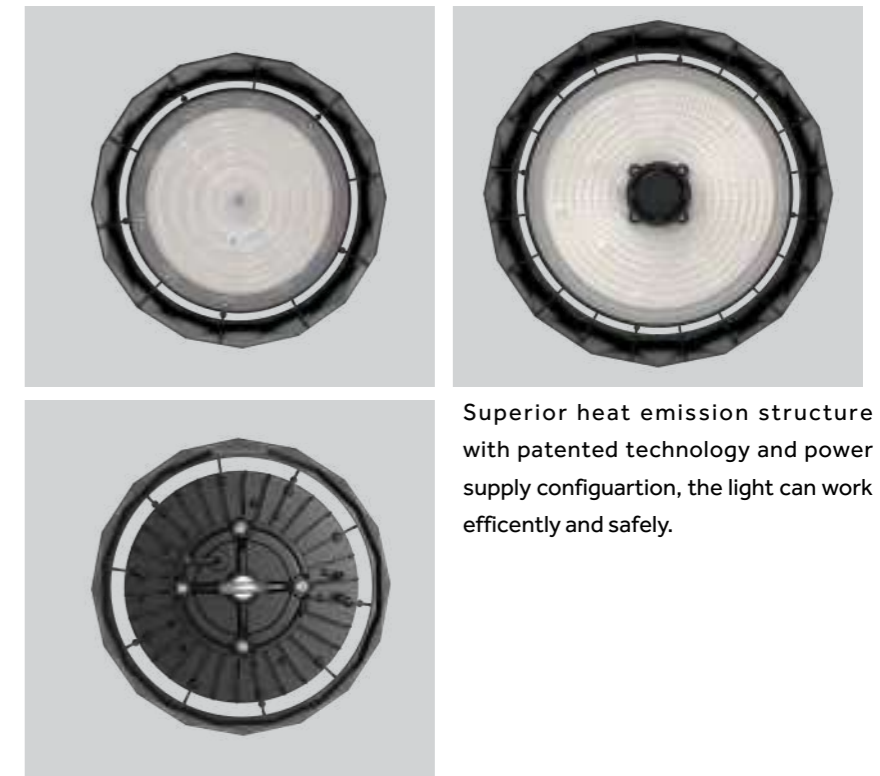

Dimension(mm)

HIGH BAY LIGHT

LAMPYHOTELOWE.PL

HIGH
LUMEN
CHIP

Superior heat emission structure with patented technology and power supply configuration, the light can work efficiently and safely.

KD-007

LED HIGH BAY LIGHT