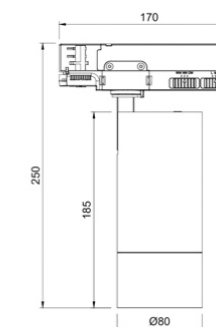

BJ-TR72-COB	BJ-TR80-COB
Type	Adjustable 90°+355°	Adjustable 90°+355°
Wattage	20W/25W	30W/35W/38W
Beam Angle	25°-55°	25°-60°
Lumen (lm)	2068/2492	3201/3808/4104
Cut-out (mm)	/	/
Size (DxHmm)	Ø72x210	Ø80x250
N.W/PC (kgs)	0.58	0.8
Q'ty/CTN (pcs)	16	16

FINISH: ☐ White ☒ Black **CCT:** 2700K 6000K

DIMMING: ☒ Triac ☒ 1-10V ☒ DALI ☒ Smart lighting

BJ Series LED tracklight with high efficiency LED COB chip. Wide-range adjustable beam angle 20°-60°. Switch operated brightness dimmable 10%-100% and 3-CCT optional.

Dimension(mm)