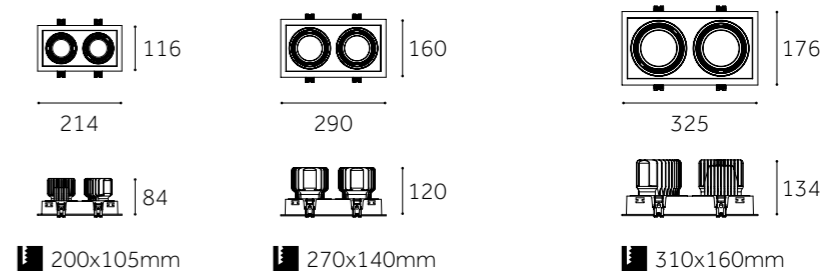

Dimension(mm)

	OBS-1032B-C	OBS-1042B-C	OBS-1052B-C
Type	Adjustable 30°	Adjustable 30°	Adjustable 30°
Wattage	15Wx2	20Wx2	30Wx2 40Wx2
Beam Angle	15°/24°/38°	15°/24°/38°	15°/24°/38°
Lumen (lm)	1380x2-1553x2	1840x2-2070x2	2760x2-3105x2 3680x2-4140x2
Cut-out (mm) 	200x105	270x140	310x160
Size (WxLxHmm)	214x116x84	290x160x120	325x176x134
N.W/PC (kgs)	1.0	1.59	2.43 2.79
Q'ty/CTN (pcs)	10	10	10

Dimension(mm)

	OBS-1033B-C	OBS-1043B-C	OBS-1053B-C	
Type	Adjustable 30°	Adjustable 30°	Adjustable 30°	
Wattage	15Wx3	20Wx3	30Wx3	40Wx3
Beam Angle	15°/24°/38°	15°/24°/38°	15°/24°/38°	
Lumen (lm)	1380x3-1553x3	1840x3-2070x3	2760x3-3105x3	3680x3-4140x3
Cut-out (mm) 	290x105	400x140	460x160	
Size (WxLxHmm)	307x116x84	420x160x120	474x176x134	
N.W/PC (kgs)	1.47	2.38	3.02	3.56
Q'ty/CTN (pcs)	10	8	8	6