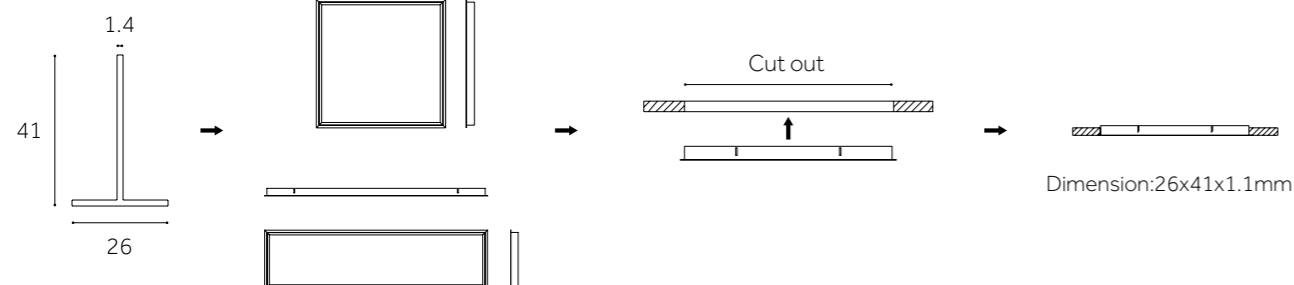

PANEL Accessory

Type		
Size (WxLxHmm)	626x626x41	326x1226x41
Cut-out (mm)	614x614	314x1214
Used for Panel Light (European standard)	595x595	295x1195
Package size	670x475x680	1270x475x380
Q'ty/CTN (pcs)	10	10
Component	Spring clip(4pcs) +Screw with nut(4pcs)	Spring clip(4pcs) +Screw with nut(4pcs)

Specification: Recessed Mounting Bracket for Panel Light