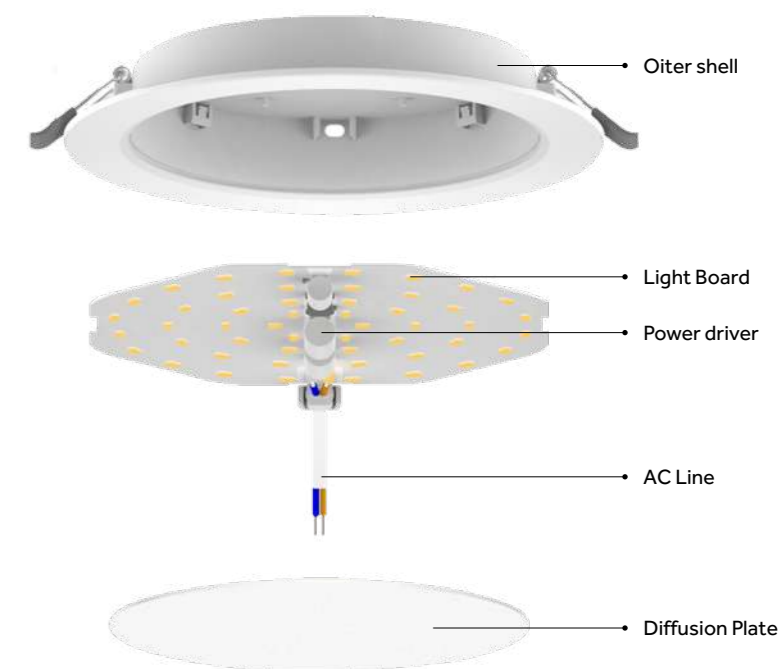

Dimension(mm)

 160x160mm

 305x160mm

 455x160mm

DOB

LED Downlight

DOWN LIGHT
(SMD)

DOWN LIGHT
(SMD)

CRI>80
HIGH
BRIGHT

No flicker

High transmittance

Backlit design, not yellowing:

Compare with traditional side panel light, DOB panel light adopt the backlit design makes the diffuser plate is not yellowing.

DOWN LIGHT (SMD)

DOWN LIGHT (SMD)

	DOB-DL100R-S	DOB-DL120R-S	DOB-DL145R-S	DOB-DL175R-S	DOB-DL225R-S	DOB-DL300R-S
Type	Fixed	Fixed	Fixed	Fixed	Fixed	Fixed
Wattage	4W	6W	9W	15W	20W	24W
Beam Angle	120°	120°	120°	120°	120°	120°
Lumen (lm)	276	449	725	1294	1955	2208
Cut-out (mm) ⓘ	Ø77-82	Ø95-100	Ø110-120	Ø140-150	Ø190-200	Ø265-275
Size (DxHmm)	Ø98x25.5	Ø118x25.5	Ø145x25.5	Ø175x26.5	Ø222x27.5	Ø295x30
N.W/PC (kgs)	0.0473	0.065	0.091	0.137	0.199	0.342
Q'ty/CTN (pcs)	90	90	60	30	30	20