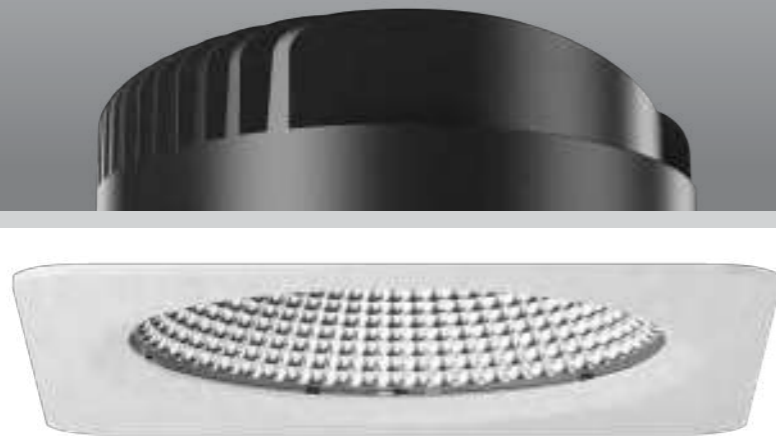

Dimension(mm)

Ø195

86

ⓘ Ø165mm

Ø245

100

ⓘ Ø210mm

	YS-DL06M-CF	YS-DL08M-CF
Type	Fixed	Fixed
Wattage	12W/15W/20W/24W/30W/36W	20W/24W/30W/36W/42W/48W
Beam Angle	35°/60°	35°/60°
Lumen (lm)	1357/1650/2250/2640/3320/3980	2250/2640/3320/3980/4620/5280
Cut-out (mm) ⓘ	Ø165	Ø210
Size (WxLxHmm)	180x180x87	235x235x100
N.W/PC (kgs)	1.21	1.78
Q'ty/CTN (pcs)	12	6