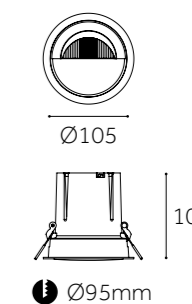

Type	OBS-6851R-C		OBS-6852R-C	
	Fixed		Fixed	
Wattage	12W	15W	20W	24W
Beam Angle	12°		12°	
Lumen (lm)	966-1104	1208-1380	1610-1840	1932-2208
Cut-out (mm) ⓘ	Ø75		Ø95	
Size (DxHmm)	Ø85x80		Ø105x100	
N.W/PC (kgs)	0.34		0.64	
Q'ty/CTN (pcs)	50		50	30

DOWN LIGHT (COB)

DOWN LIGHT (COB)

FINISH: ☐ White ☒ Black **CCT:** 3000K 6000K

DIMMING: ☒ No dim ☒ Triac ☒ 1-10V ☒ DALI ☒ Smart lighting

VELA Series Light source:full spectrum COB LED module, improve color reproduction, Cooling system: passive cooling(perfect design of air convection) heat sink made from die-cast aluminium, using high-quality, environmental protection and no pollution.Optic:unique optical design, highly efficient with uniform distribution, precise light distribution, anti-glare.

Dimension(mm)