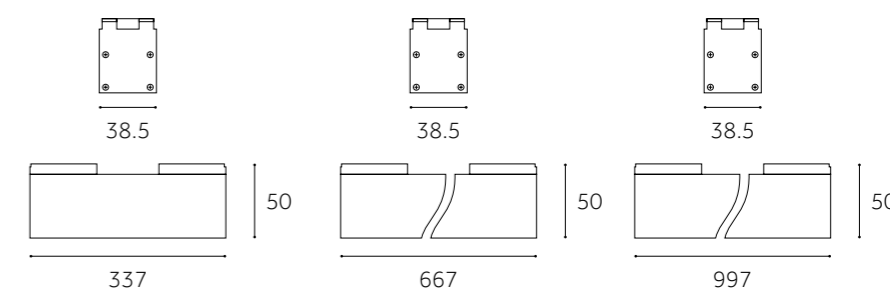

FINISH: ● Black

CCT: 3000K 6000K

DIMMING: Triac 1-10V DALI 2.4G

OBS-601 Series is a DC24V magnetic track system with width 50mm, length 1m/2m optional. Smart solution 2.4G dimming available, 3 CCT changeable and dimmable. Flexible and easy for DIY installation.

Dimension(mm)