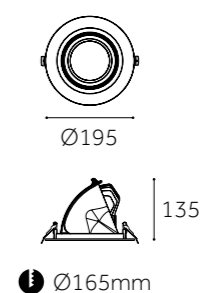

Dimension(mm)

LAMPYHOTELOWE.PL

RECTANGULAR Downlight Series

RECESSED 

DOWN LIGHT (SMD)

DOWN LIGHT (SMD)

CFS-010-S

Type	Adjustable 60°
Wattage	20W/28W/38W/48W/60W
Beam Angle	100°
Lumen (lm)	2415/3381/4589/5796/7245
Cut-out (mm) 	215x125
Size (WxLxHmm)	240x145x96
N.W/PC (kgs)	1.1
Q'ty/CTN (pcs)	6

With two built-in switch for changing wattage and color temperature, the downlight shows its cost-effective on saving inventory.

DOWN LIGHT (SMD)

DOWN LIGHT (SMD)

RS-006-S

Type	Adjustable 50°+350°
Wattage	20W/28W/38W
Beam Angle	90°
Lumen (lm)	2298/3385/4553
Cut-out (mm) ⓘ	Ø165
Size (DxHmm)	Ø195x135
N.W/PC (kgs)	1
Q'ty/CTN (pcs)	12

Dimension(mm)

	RS-001-S	RS-003-S
Type	Adjustable 60°+350°	Adjustable 60°+350°
Wattage	20W/28W/38W	20W/28W/38W/50W/60W
Beam Angle	60°	60°
Lumen (lm)	2530/3508/4773	2473/3508/4485/6417/7590
Cut-out (mm) ⓘ	Ø170	Ø215
Size (DxHmm)	Ø195x138	Ø250x144
N.W/PC (kgs)	1.25	2.2
Q'ty/CTN (pcs)	8	6