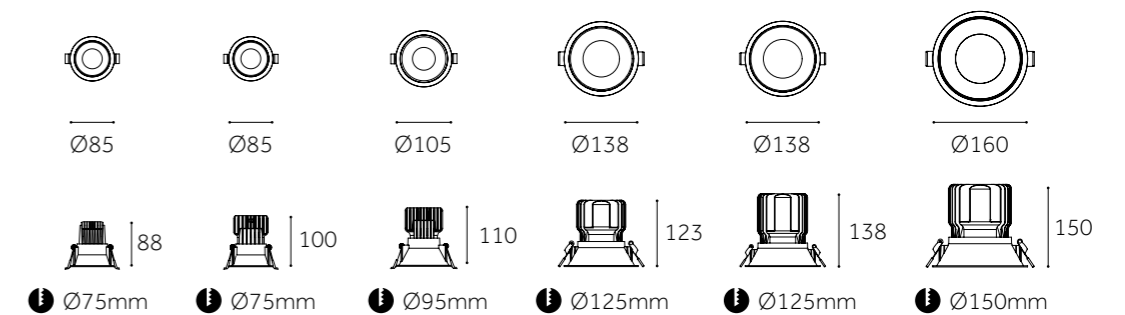

OBS-6102-C	OBS-6103-C	OBS-6104-C	OBS-6105-C	OBS-6106-C	OBS-6109-C
Type	Fixed	Fixed	Fixed	Fixed	Fixed	Fixed
Wattage	6W 9W	12W	15W	20W	30W	40W
Beam Angle	24°/38°	24°/38°	24°/38°	24°/38°	24°/38°	24°/38°
Lumen (lm)	483-552 725-828	966-1104	1208-1380	1610-1840	2415-2760	3220-3680
Cut-out (mm) ⓘ	Ø75	Ø75	Ø95	Ø125	Ø125	Ø150
Size (DxHmm)	Ø85x88	Ø85x100	Ø105x110	Ø138x123	Ø138x138	Ø160x150
N.W/PC (kgs)	0.2	0.27	0.36	0.59	0.73	0.88
Q'ty/CTN (pcs)	50	50	50	12	8	8

DOWN LIGHT (COB)

DOWN LIGHT (COB)

FINISH: ○ White ● Black **CCT:** 3000K 6000K

DIMMING: ✓ No dim ✓ Triac ✓ 1-10V ✓ DALI ✓ Smart lighting

VELA Series Light source:full spectrum COB LED module, improve color reproduction, Cooling system: passive cooling(perfect design of air convection) heat sink made from die-cast aluminium, using high-quality, environmental protection and no pollution.Optic:unique optical design, highly efficient with uniform distribution, precise light distribution, anti-glare.

Dimension(mm)