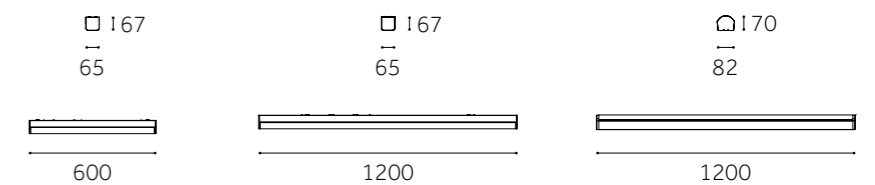

BT-001-600	BT-001-1200	BT-002-1200
Type	Fixed	Fixed	Fixed
Wattage	20W	40W	60W
Beam Angle	120°	120°	110°
Lumen (lm)	2294	4763	7200
Cut-out (mm)	/	/	/
Size (WxLxHmm)	600x65x67	1200x65x67	1200x82x70
N.W/PC (kgs)	0.97	1.5	1.78
Q'ty/CTN (pcs)	10	6	6

BATTEN LIGHT

BATTEN LIGHT

FINISH: ☐ White ☐ Silver ☐ Black **CCT:** 3000K 6000K

DIMMING: ☒ Triac ☒ 1-10V ☒ DALI ☒ Smart lighting

BT Series LED Batten Light with high efficiency LED Epistar chip, CRI>80, wide beam angle 120°. Easy selectable color temperature by DIP switch 3000K, 4000K, 5700K.

Dimension(mm)