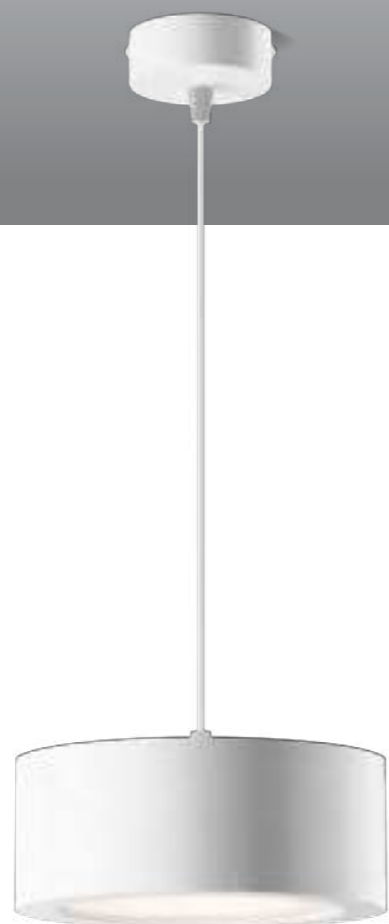

XF-SL04CD-S	XF-SL05CD-S	XF-SL06CD-S	XF-SL08CD-S
Type	Fixed	Fixed	Fixed	Fixed
Wattage	10W	15W	20W	30W
Beam Angle	100°	100°	100°	100°
Lumen (lm)	1380	2070	2760	3795
Cut-out (mm)	/	/	/	/
Size (DxLxHmm)	Ø114x70x1000	Ø149x70x1000	Ø169x70x1000	Ø199x80x1000
N.W/PC (kgs)	0.69	0.96	1.1	1.4
Q'ty/CTN (pcs)	18	12	12	8

DOWN LIGHT
(Surface&Pendant)

DOWN LIGHT
(Surface&Pendant)

FINISH: ☐ White ☒ Black **CCT:** 3000K 6000K

DIMMING: ☒ No dim ☒ Triac ☒ 1-10V ☒ DALI ☒ Smart lighting

XF family products design with various installation options of surface-mounted, recessed, pendant. DC connector design, which can easy to change for different installation style, like downlight, surface mounted downlight, grill light and pendent light. Simple design and easy to install.

Dimension(mm)