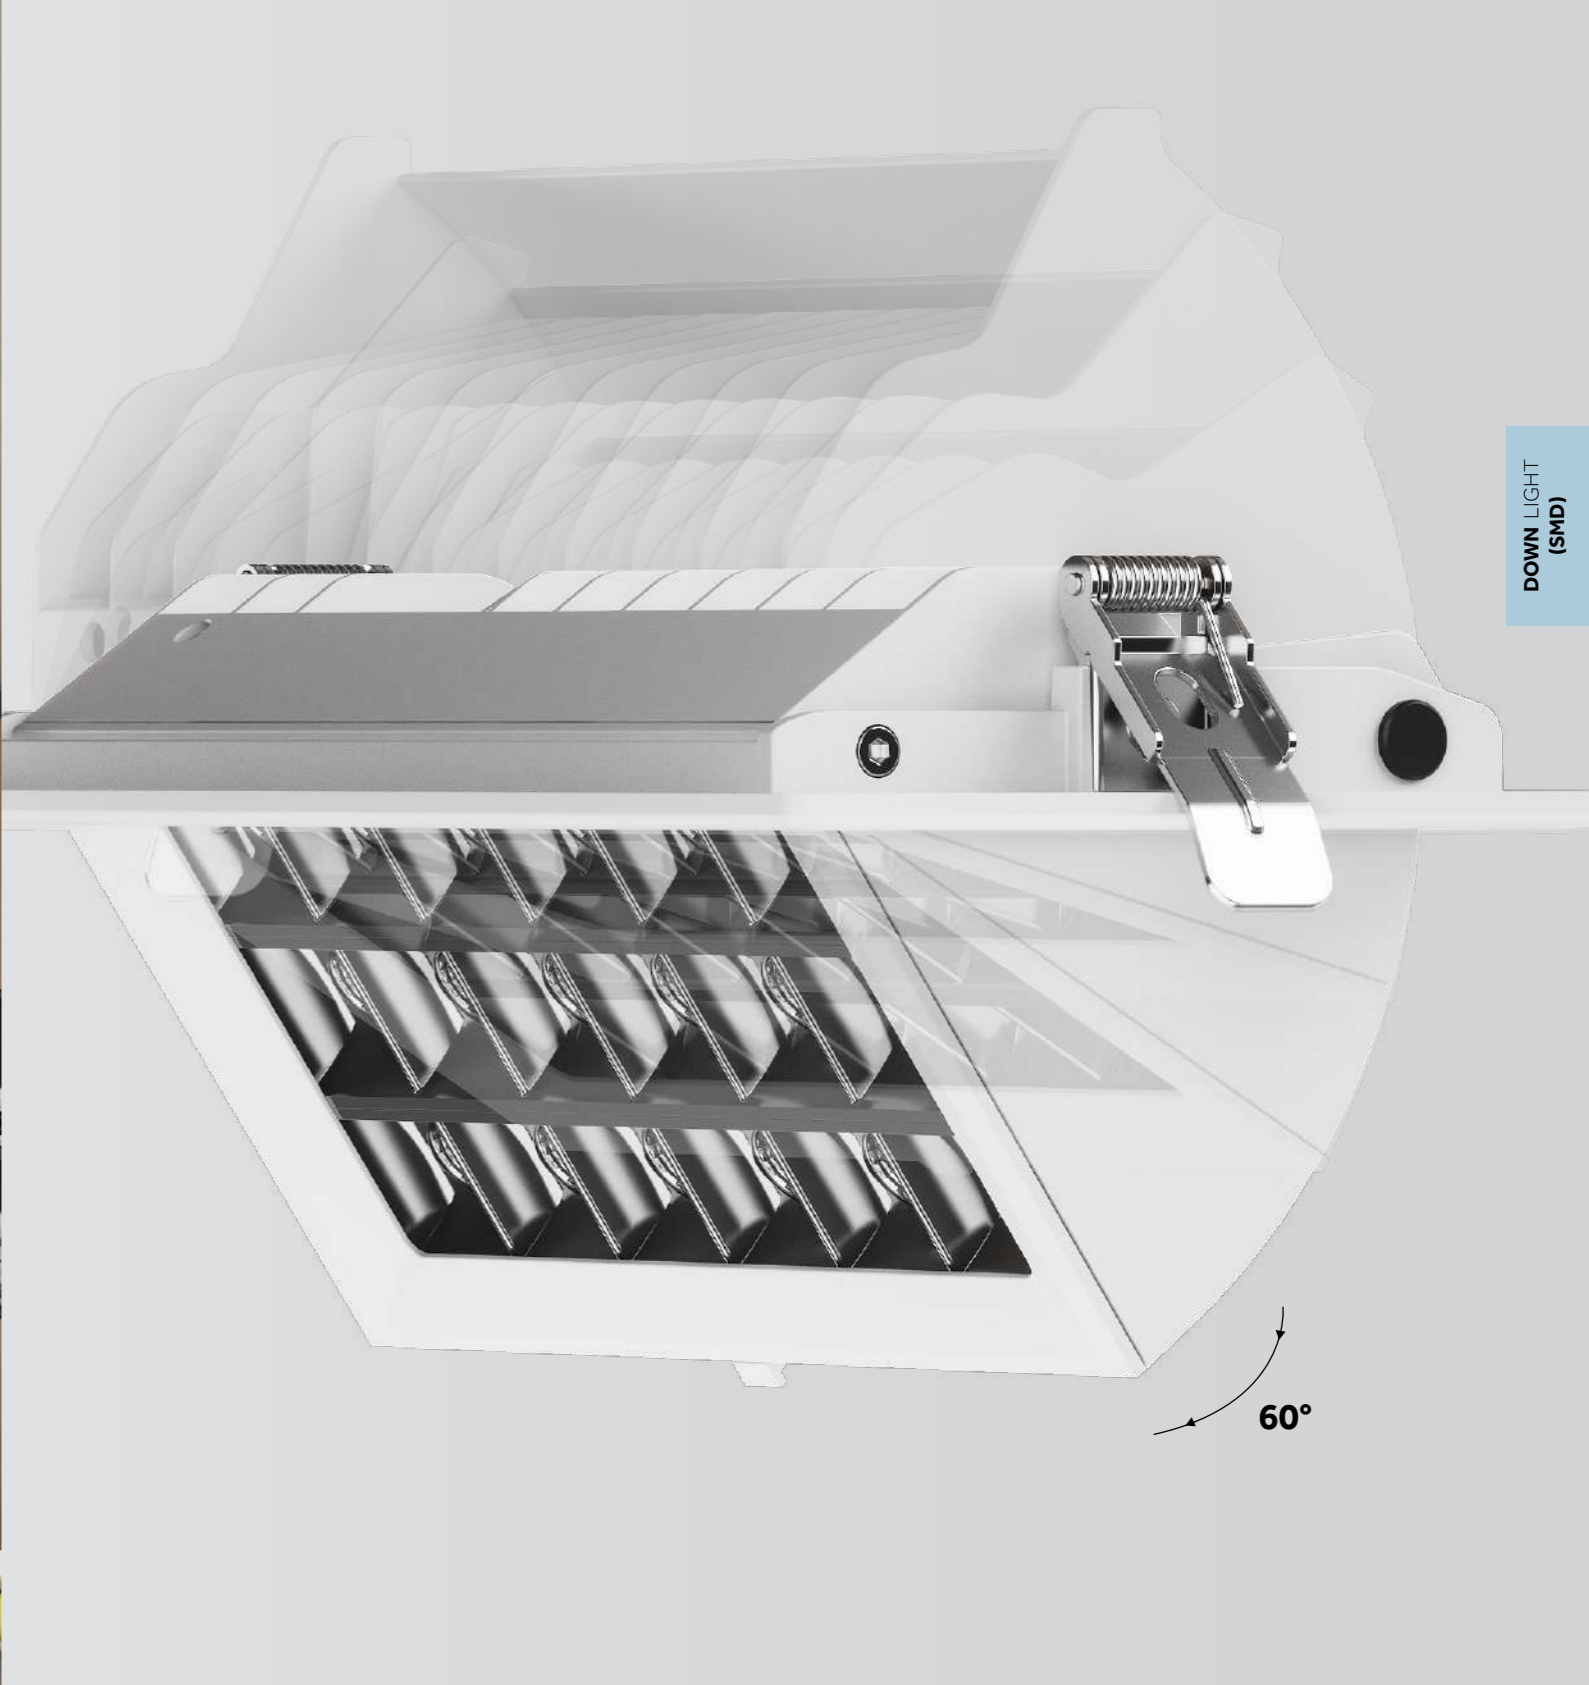

Dimension(mm)

DOWN LIGHT
(SMD)

RECTANGULAR

LED Downlight

DOWN LIGHT
(SMD)

60°

▲ UGR < 19

Excellent optional design ensures maximum visual comfort and glare-free light enjoyment.