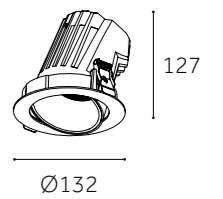

OBS-MS75M-C&D	OBS-MS95M-C&D	OBS-MS125M-C&D
Type	Adjustable 30°+350°	Adjustable 30°+350°	Adjustable 30°+350°
Wattage	10W	20W	30W
Beam Angle	15°/24°/38°	15°/24°/38°	15°/24°/38°
Lumen (lm)	1100	2200	3300
Cut-out (mm) ⓘ	Ø75	Ø95	Ø125
Size (DxHmm)	Ø85x80	Ø104x108	Ø132x127
N.W/PC (kgs)	0.3	0.51	0.84
Q'ty/CTN (pcs)	50	30	20

DOWN LIGHT
(COB)

DOWN LIGHT
(COB)

FINISH: ☐ White ☒ Black **CCT:** 3000K 6000K

OPTIONAL: ☐ Bright white ☒ Bright black ☐ Gun black ☐ Silver ☐ Matt silver

DIMMING: ☒ No dim ☒ Triac ☒ 1-10V ☒ DALI ☒ Smart lighting

MAMBA Series The asymmetrical radiator design of the integrated radiator shows its individual appearance. It can be rotated 360°, the maximum swing angle is 30°. Available to use in various scenes and projects. Few spotlights on the market can achieve deep anti-glare, and can do UGR<10 with honeycomb.

Dimension(mm)

ⓘ Ø125mm