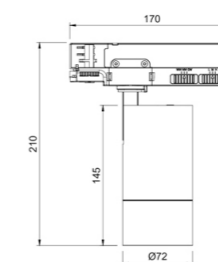

BJ-TR72-COB	BJ-TR80-COB
Type	Adjustable 90°+355°	Adjustable 90°+355°
Wattage	20W/25W	30W/35W/38W
Beam Angle	25°-55°	25°-60°
Lumen (lm)	2068/2492	3201/3808/4104
Cut-out (mm)	/	/
Size (DxHmm)	Ø72x210	Ø80x250
N.W/PC (kgs)	0.58	0.8
Q'ty/CTN (pcs)	16	16

FINISH: ☐ White ☒ Black **CCT:** 2700K 6000K

DIMMING: ☒ Triac ☒ 1-10V ☒ DALI ☒ Smart lighting

BJ Series LED tracklight with high efficiency LED COB chip. Wide-range adjustable beam angle 20°-60°. Switch operated brightness dimmable 10%-100% and 3-CCT optional.

Dimension(mm)