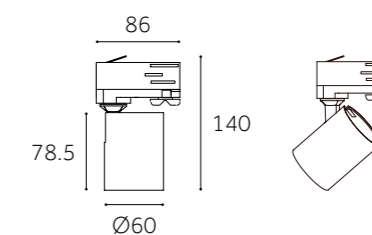

OBS-TLS-01

Type	Adjustable 90°+350°
Wattage	/
Beam Angle	/
Lumen (lm)	/
Cut-out (mm) ⓘ	/
Size (DxHmm)	Ø60x140
N.W/PC (kgs)	0.2
Q'ty/CTN (pcs)	50

Easy Installation:

Using the sucker to put GU10 LED bulb into the housing easily

FINISH: ○ White ● Black

DIMMING: Non-Dimmable

GU10 Series easy to rotate the angle 350° and tilting 90°, which can meet your needs at various angles. Decoration is no longer limited. Changeable GU10 light source.

Dimension(mm)