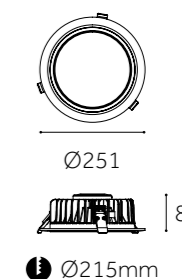

DOWN LIGHT (SMD)

DOWN LIGHT (SMD)

	LDI-06-S	LDI-08-S
Type	Fixed	Fixed
Wattage	12W/15W/20W/30W	12W/15W/20W/25W/30W/38W
Beam Angle	100°	100°
Lumen (lm)	1553/1817/2530/3853	1553/1944/2530/3162/3968/4658
Cut-out (mm) ⓘ	Ø185	Ø215
Size (DxHmm)	Ø210x78	Ø251x80
N.W/PC (kgs)	0.9	1.1
Q'ty/CTN (pcs)	8	12

FINISH: ☐ White ☐ Silver ☐ Black **CCT:** 3000K 5700K

DIMMING: ☒ Triac ☒ 1-10V ☒ DALI ☒ Smart lighting

LDI Series Optimized light distribution design solution can make the optical property more excellent 6 and 8 inch for your option, also can do tri-cct, to help you save inventory.

Dimension(mm)