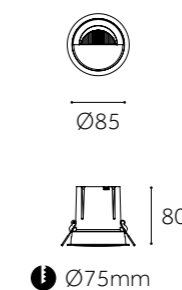

Type	OBS-6851R-C		OBS-6852R-C	
	Fixed		Fixed	
Wattage	12W	15W	20W	24W
Beam Angle	12°		12°	
Lumen (lm)	966-1104	1208-1380	1610-1840	1932-2208
Cut-out (mm) ⓘ	Ø75		Ø95	
Size (DxHmm)	Ø85x80		Ø105x100	
N.W/PC (kgs)	0.34		0.64	
Q'ty/CTN (pcs)	50		50	30

DOWN LIGHT (COB)

DOWN LIGHT (COB)

FINISH: ☐ White ☒ Black **CCT:** 3000K 6000K

DIMMING: ☒ No dim ☒ Triac ☒ 1-10V ☒ DALI ☒ Smart lighting

VELA Series Light source:full spectrum COB LED module, improve color reproduction, Cooling system: passive cooling(perfect design of air convection) heat sink made from die-cast aluminium, using high-quality, environmental protection and no pollution.Optic:unique optical design, highly efficient with uniform distribution, precise light distribution, anti-glare.

Dimension(mm)