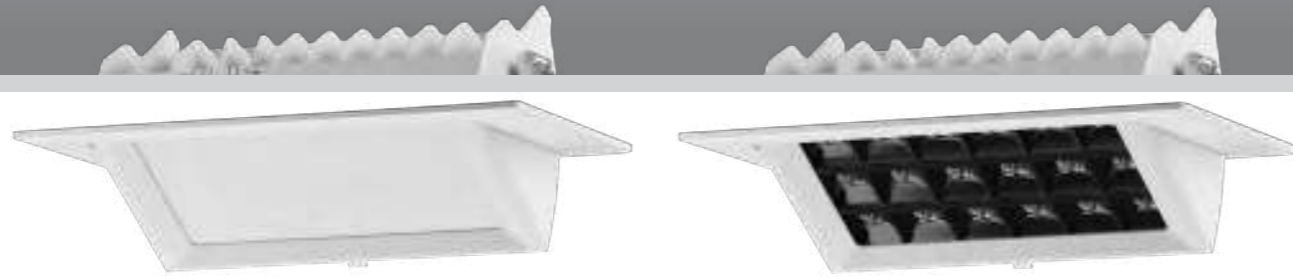

RECTANGULAR Downlight Series

RECESSED

DOWN LIGHT (SMD)

DOWN LIGHT (SMD)

	CFS-009-S		CFS-009-SU
Type	Adjustable 60°		Adjustable 60°
Wattage	20W/28W/38W/48W/60W	20W&28W/28W&38W/38W&48W/48W&60W	20W/30W
Beam Angle	100°		15°/36°/45°
Lumen (lm)	2415/3381/4589/5796/7245	2530/3381/4589/5796	2210/3316
Cut-out (mm)	215x125		215x125
Size (WxLxHmm)	240x145x96		240x145x96
N.W/PC (kgs)	1.1		1.1
Q'ty/CTN (pcs)	6		6

FINISH: ☐ White ☐ Silver ☐ Black **CCT:** 3000K 5700K

DIMMING: ☒ Triac ☒ 1-10V ☒ DALI ☒ Smart lighting

RECTANGULAR Series CFS-009 LED Downlight with high efficiency SMD LED chip, external driver, and changeable lighting orientation with 60° vertical direction. CCT and wattage changeable by slide switch for optional.

Dimension(mm)

LAMPYHOTELOWE.PL