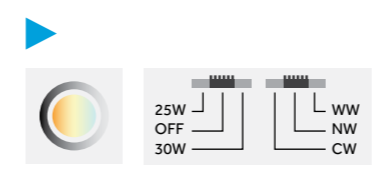

Dimension(mm)

DOWN LIGHT (SMD)

CRESCENT

LED Downlight

IP54

DOWN LIGHT (SMD)

Appearance:
High precision die-casting aluminum intergrated radiator with excellent thermal conductivity. PMMA cover material is adopted. The area of the beam is larger and brighter.