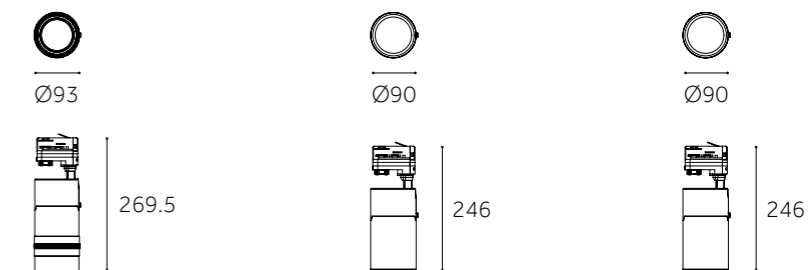

BJ-CX90A-C	BJ-ZH90B-C	BJ-PG90C-C
Type	Adjustable 90°+350°	Adjustable 90°+350°	Adjustable 90°+350°
Wattage	30W	30W	30W
Beam Angle	15°-46°	15°/24°/36°	28°x75°
Lumen (lm)	2850	2870	2430
Cut-out (mm) ⓘ	/	/	/
Size (DxHmm)	Ø93x269.5	Ø90x246	Ø90x246
N.W/PC (kgs)	1.22	1.06	1.03
Q'ty/CTN (pcs)	12	12	12

FINISH: ○ White ● Silver ● Black **CCT:** 2700K 6000K

DIMMING: ✓ Triac ✓ 1-10V ✓ DALI ✓ Smart lighting

MAGIC Series with high efficiency COB. Beam angle could adjusted from 15° to 46° freely, smoothly and accurately. Lens could be changed fast according to different optical color film: red/yellow/blue/green/orange/purple/tawny.

Dimension(mm)