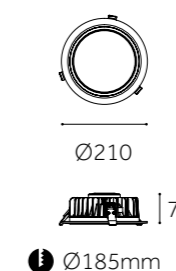

DOWN LIGHT (SMD)

DOWN LIGHT (SMD)

	LDI-06-S	LDI-08-S
Type	Fixed	Fixed
Wattage	12W/15W/20W/30W	12W/15W/20W/25W/30W/38W
Beam Angle	100°	100°
Lumen (lm)	1553/1817/2530/3853	1553/1944/2530/3162/3968/4658
Cut-out (mm) ⓘ	Ø185	Ø215
Size (DxHmm)	Ø210x78	Ø251x80
N.W/PC (kgs)	0.9	1.1
Q'ty/CTN (pcs)	8	12

FINISH: ☐ White ☐ Silver ☐ Black **CCT:** 3000K 5700K

DIMMING: ☒ Triac ☒ 1-10V ☒ DALI ☒ Smart lighting

LDI Series Optimized light distribution design solution can make the optical property more excellent 6 and 8 inch for your option, also can do tri-cct, to help you save inventory.

Dimension(mm)