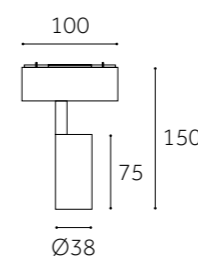

2.4GHZ

	OBS-601201-C	OBS-601202-C	OBS-601203-C
Type	Adjustable 90°+355°	Adjustable 90°+355°	Adjustable 90°+355°
Wattage	7W	12W	20W
Beam Angle	24°/36°	16°/24°/36°	16°/24°/36°
Lumen (lm)	322	920	1058
Cut-out (mm) ⓘ	/	/	/
Size (DxHmm)	100xØ38x75	100xØ60x110	100xØ75x140
N.W/PC (kgs)	0.2	0.4	0.7
Q'ty/CTN (pcs)	32	16	32

FINISH: ● Black

CCT: 3000K 6000K

DIMMING: ✓ Triac ✓ 1-10V ✓ DALI ✓ 2.4G

OBS-601 Series is a DC24V magnetic track system with width 50mm, length 1m/2m optional. Smart solution 2.4G dimming available, 3 CCT changeable and dimmable. Flexible and easy for DIY installation.

Dimension(mm)