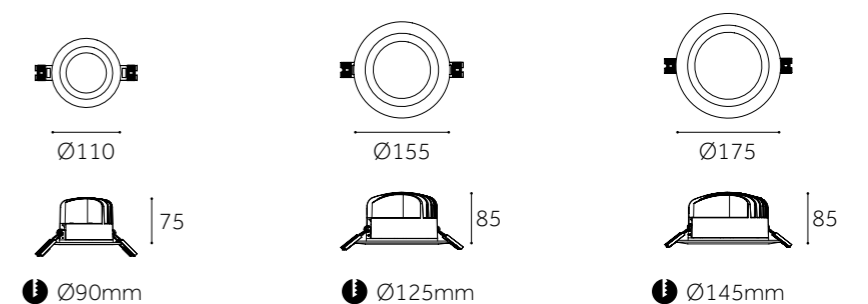

Dimension(mm)

ⓘ Ø77-82mm ⓘ Ø95-100mm ⓘ Ø110-120mm ⓘ Ø140-150mm ⓘ Ø190-200mm ⓘ Ø265-275mm

	DOB-DL120S-S	DOB-DL145S-S	DOB-DL175S-S	DOB-DL225S-S	DOB-DL300S-S
Type	Fixed	Fixed	Fixed	Fixed	Fixed
Wattage	6W	9W	15W	20W	24W
Beam Angle	120°	120°	120°	120°	120°
Lumen (lm)	483	776	1380	2070	2208
Cut-out (mm) 	95x95-100x100	110x110-120x120	140x140-150x150	190x190-200x200	265x265-275x275
Size (WxLxHmm)	120x120x26.5	145x145x26.5	175x175x26.5	224x224x27.5	295x295x30
N.W/PC (kgs)	0.077	0.099	0.148	0.234	0.438
Q'ty/CTN (pcs)	90	60	30	30	20

Dimension(mm)

Ø130

162.5

ⓘ Ø122mm

320

160

162.5

ⓘ 290x140mm

Dimension(mm)

Ø195

138

ⓘ Ø170mm

Ø250

144

ⓘ Ø215mm

	YS-DL03M-C	YS-DL04M-C	YS-DL05M-C
Type	Fixed	Fixed	Fixed
Wattage	6W/9W	6W/9W/12W/15W	12W/15W/20W/24W
Beam Angle	35°/60°	35°/60°	35°/60°
Lumen (lm)	646/990	646/995/1320/1650	1322/1658/2219/2650
Cut-out (mm) ⓘ	Ø90	Ø125	Ø145
Size (DxHmm)	Ø110x75	Ø155x85	Ø175x85
N.W/PC (kgs)	0.49	0.71	0.82
Q'ty/CTN (pcs)	27	16	16

Dimension(mm)

	YS-DL06M-C	YS-DL08M-C
Type	Fixed	Fixed
Wattage	12W/15W/20W/24W/30W/36W	20W/24W/30W/36W/42W/48W
Beam Angle	35°/60°	35°/60°
Lumen (lm)	1357/1650/2250/2640/3320/3980	2250/2640/3320/3980/4620/5280
Cut-out (mm) ⓘ	Ø165	Ø210
Size (DxHmm)	Ø195x86	Ø245x100
N.W/PC (kgs)	1.2	1.78
Q'ty/CTN (pcs)	12	6