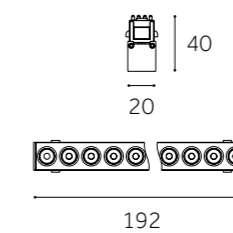

OBS-603222-C	OBS-603224-C
Type	Fixed	Fixed
Wattage	9W	18W
Beam Angle	12°/34°/55°	12°/34°/55°
Lumen (lm)	794	1300
Cut-out (mm)	/	/
Size (WxLxHmm)	192x20x40	387x20x40
N.W/PC (kgs)	0.1	0.2
Q'ty/CTN (pcs)	40	25

FINISH: ● Black

CCT: 3000K 6000K

DIMMING: Triac 1-10V DALI 2.4G

OBS-603 Series is a DC48V magnetic track system with width 25mm, length 1m/2m optional. Smart solution 2.4G dimming available, 3 CCT changeable and dimmable. Flexible and easy for DIY installation.

Dimension(mm)