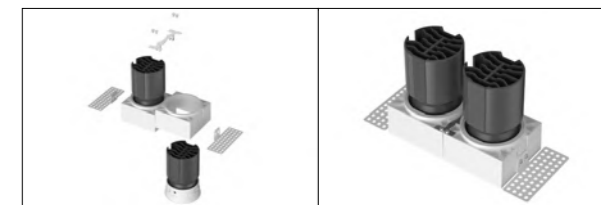

DOWN LIGHT
(COB)

DOWN LIGHT
(COB)

STARS C

LED Downlight

ADJUSTABLE
30°

HORIZONTAL ROTATION
355°

VANEL Series Free splicing approach, flexible configuration according to personalized or architectural request.