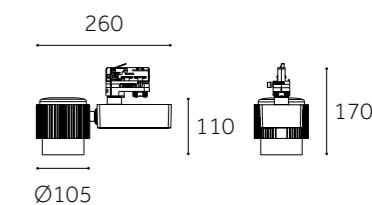

Dimension(mm)

	TLX-TR2611M-C	TLX-TR2611M-CU
Type	Adjustable 170°+350°	Adjustable 170°+350°
Wattage	15W/20W/24W/30W	15W/20W/24W/30W
Beam Angle	15°/24°/38°/45°/60°	15°/24°/38°
Lumen (lm)	2128/2875/3588/4313	2128/2875/3588/4313
Cut-out (mm) ⓘ	/	/
Size (WxLxHmm)	260xØ105x170	260xØ105x170
N.W/PC (kgs)	1.5	1.5
Q'ty/CTN (pcs)	9	9

FINISH: ● Black

CCT: 3000K  6000K

DIMMING: ✓ Triac ✓ 1-10V ✓ DALI ✓ Smart lighting

SIRIUS Series light with COB LED chip. 15°/24°/38°/45°/60° beam angle. UGR<19.

Dimension(mm)

	NS-TR2017M-S	NS-TR2017M-C
Type	Adjustable 60°+355°	Adjustable 60°+355°
Wattage	10W/15W/20W/25W	10W/15W/20W/25W
Beam Angle	95°	15°/25°/40°
Lumen (lm)	1116/1710/2332/2841	1145/1760/2399/2990
Cut-out (mm) 	/	/
Size (DxHmm)	Ø130x170	Ø130x170
N.W/PC (kgs)	0.94	0.94
Q'ty/CTN (pcs)	12	12