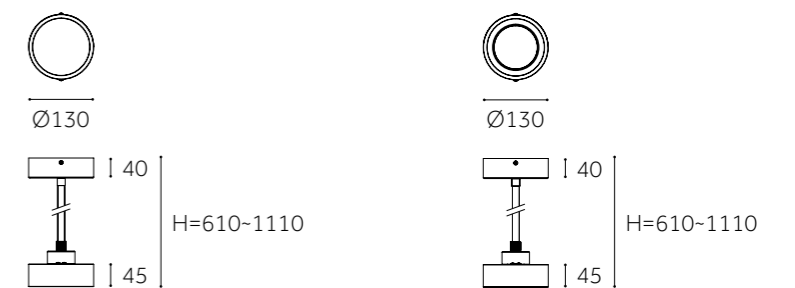

NS-SL1313M-S	NS-SL1313M-C
Type	Fixed	Fixed
Wattage	10W/15W/20W/25W	10W/15W/20W/25W
Beam Angle	95°	15°/25°/40°
Lumen (lm)	1145/1760/2399/2990	1116/1710/2332/2841
Cut-out (mm) ⓘ	/	/
Size (DxHmm)	Ø130x(610-1110)	Ø130x(610-1110)
N.W/PC (kgs)	1.17	1.17
Q'ty/CTN (pcs)	12	12

DOWN LIGHT
(Surface&Pendant)

DOWN LIGHT
(Surface&Pendant)

FINISH: ☐ White ☐ Silver ☐ Black

CCT: 3000K 6000K

DIMMING: ☒ Non-Dimmable

ARTEMIS Series products design with various installation options of surface-mounted, recessed, track and pendant. It provides excellent lighting effect for commercial space such as supermarkets and shops. 15°,25°,40° beam angle for COB version, 95° beam angle for SMD version.

Dimension(mm)