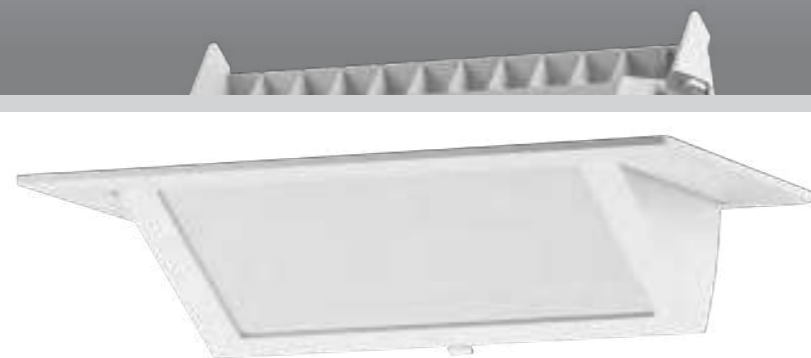

Dimension(mm)

LAMPYHOTELOWE.PL

RECTANGULAR Downlight Series

RECESSED 

DOWN LIGHT (SMD)

DOWN LIGHT (SMD)

CFS-010-S

Type	Adjustable 60°
Wattage	20W/28W/38W/48W/60W
Beam Angle	100°
Lumen (lm)	2415/3381/4589/5796/7245
Cut-out (mm) 	215x125
Size (WxLxHmm)	240x145x96
N.W/PC (kgs)	1.1
Q'ty/CTN (pcs)	6