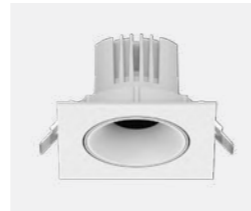

TRACK LIGHT
DOWN LIGHT (SMD)
DOWN LIGHT (COB)
DOWN LIGHT (Surface&Pendant)
PANEL LIGHT
LINEAR LIGHT
BATTEN LIGHT
HIGH BAY LIGHT
TRACK SYSTEM MAGNET

LED DOWN LIGHT (COB)

SOAR
P.179-180

SOAR
P.181-182

VAST
P.183-184