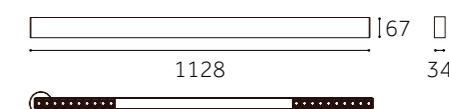

Dimension(mm)

LAMPYHOTELOWE.PL

LINE-TR1205-S

Type	Fixed
Wattage	30W/40W/60W
Beam Angle	100°
Lumen (lm)	3450/4600/6900
Cut-out (mm) ⓘ	/
Size (WxLxHmm)	1200x50x71
N.W/PC (kgs)	2.35
Q'ty/CTN (pcs)	4

LINEAR LIGHT