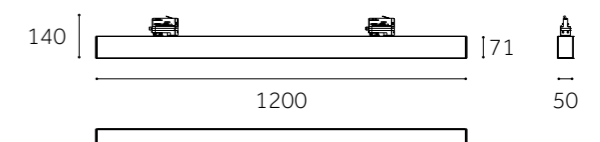

LINE-TR1205-S

Type	Fixed
Wattage	30W/40W/60W
Beam Angle	100°
Lumen (lm)	3450/4600/6900
Cut-out (mm) ⓘ	/
Size (WxLxHmm)	1200x50x71
N.W/PC (kgs)	2.35
Q'ty/CTN (pcs)	4

LINEAR LIGHT

LINEAR LIGHT

FINISH: ☐ White ☐ Silver ☒ Black **CCT:** ☒ 3000K ☐ 6000K

DIMMING: ☒ Triac ☒ 1-10V ☒ DALI ☒ Smart lighting

LED LINEAR LIGHT High transmittance PC COVER, ageing resistance, non-yellowing. 0~355° degree rotatable, high quality Alumium shell. Widely used in hotels, restaurants, shops, offices and so on.

Dimension(mm)