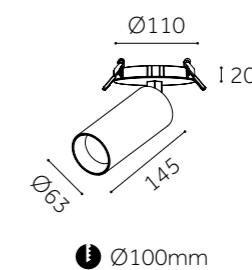

FINISH: ☐ White ☐ Silver ☒ Black **CCT:** ☒ 3000K ☐ 6000K

OPTIONAL: ☐ White ☒ Black ☐ Golden ☐ Silver

DIMMING: ☒ Triac ☒ 1-10V ☒ DALI ☒ Smart lighting

MINI family products design with various installation options of surface-mounted, recessed, pendant and track. Simple design, it can be widely used in different kind of application areas for the shopping malls, hotels, restaurants and other public buildings.

Dimension(mm)