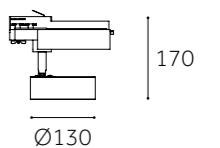

NS-TR2017M-S	NS-TR2017M-C
Type	Adjustable 60°+355°	Adjustable 60°+355°
Wattage	10W/15W/20W/25W	10W/15W/20W/25W
Beam Angle	95°	15°/25°/40°
Lumen (lm)	1116/1710/2332/2841	1145/1760/2399/2990
Cut-out (mm)	/	/
Size (DxHmm)	Ø130x170	Ø130x170
N.W/PC (kgs)	0.94	0.94
Q'ty/CTN (pcs)	12	12

FINISH: ☐ White ☐ Silver ☐ Black **CCT:** 3000K 6000K

DIMMING: ☒ Triac ☒ 1-10V ☒ DALI ☒ Smart lighting

ARTEMIS Series products design with various installation options of surface-mounted, recessed, track and pendant. It provides excellent lighting effect for commercial space such as supermarkets and shops. 350 degree rotatable, 60 degree adjustable, the lamp head can be stretched to meet the adjustment of the different area. Button locked the angle, safe and convenient. 15°,25°,40° beam angle for COB version, 95° beam angle for SMD version.

Dimension(mm)