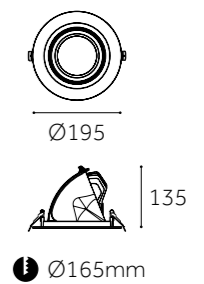

Dimension(mm)

ⓘ Ø77-82mm ⓘ Ø95-100mm ⓘ Ø110-120mm ⓘ Ø140-150mm ⓘ Ø190-200mm ⓘ Ø265-275mm

	DOB-DL120S-S	DOB-DL145S-S	DOB-DL175S-S	DOB-DL225S-S	DOB-DL300S-S
Type	Fixed	Fixed	Fixed	Fixed	Fixed
Wattage	6W	9W	15W	20W	24W
Beam Angle	120°	120°	120°	120°	120°
Lumen (lm)	483	776	1380	2070	2208
Cut-out (mm) 	95x95-100x100	110x110-120x120	140x140-150x150	190x190-200x200	265x265-275x275
Size (WxLxHmm)	120x120x26.5	145x145x26.5	175x175x26.5	224x224x27.5	295x295x30
N.W/PC (kgs)	0.077	0.099	0.148	0.234	0.438
Q'ty/CTN (pcs)	90	60	30	30	20

Dimension(mm)

Ø130

162.5

ⓘ Ø122mm

320

160

162.5

ⓘ 290x140mm

Dimension(mm)

	RS-006-C	RS-006-C&D
Type	Adjustable 60°+350°	Adjustable 60°+350°
Wattage	20W/28W/38W	20W/28W/38W
Beam Angle	90°	15°/24°/36°/60°
Lumen (lm)	2400/3360/4560	2400/3360/4560
Cut-out (mm) ⓘ	Ø165	Ø165
Size (DxHmm)	Ø195x135	Ø195x135
N.W/PC (kgs)	1	1
Q'ty/CTN (pcs)	12	12

Dimension(mm)

	RS-001-C&D	RS-003-C&D
Type	Adjustable 60°+350°	Adjustable 60°+350°
Wattage	20W/28W/38W	20W/28W/38W/50W
Beam Angle	16°/24°/38°	16°/24°/38°
Lumen (lm)	2400/3360/4560	2400/3360/4560/6000
Cut-out (mm) ⓘ	Ø170	Ø215
Size (DxHmm)	Ø195x138	Ø250x144
N.W/PC (kgs)	1.25	2.2
Q'ty/CTN (pcs)	8	6