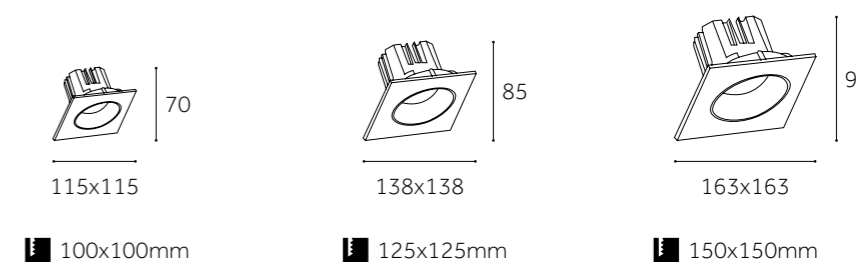

Dimension(mm)

	HH-T2511A-2	HH-T3011A-2	HH-T4011A-2
Type	Fixed	Fixed	Fixed
Wattage	12Wx2	20Wx2	35Wx2
Beam Angle	15°/23°/38°/60°	15°/23°/38°/60°	15°/23°/38°/60°
Cut-out (mm) 	215x100	263x125	315x150
Size (WxLxHmm)	230x115x70	278x138x85	330x163x97
Q'ty/CTN (pcs)	20	12	8