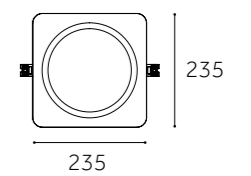

Dimension(mm)