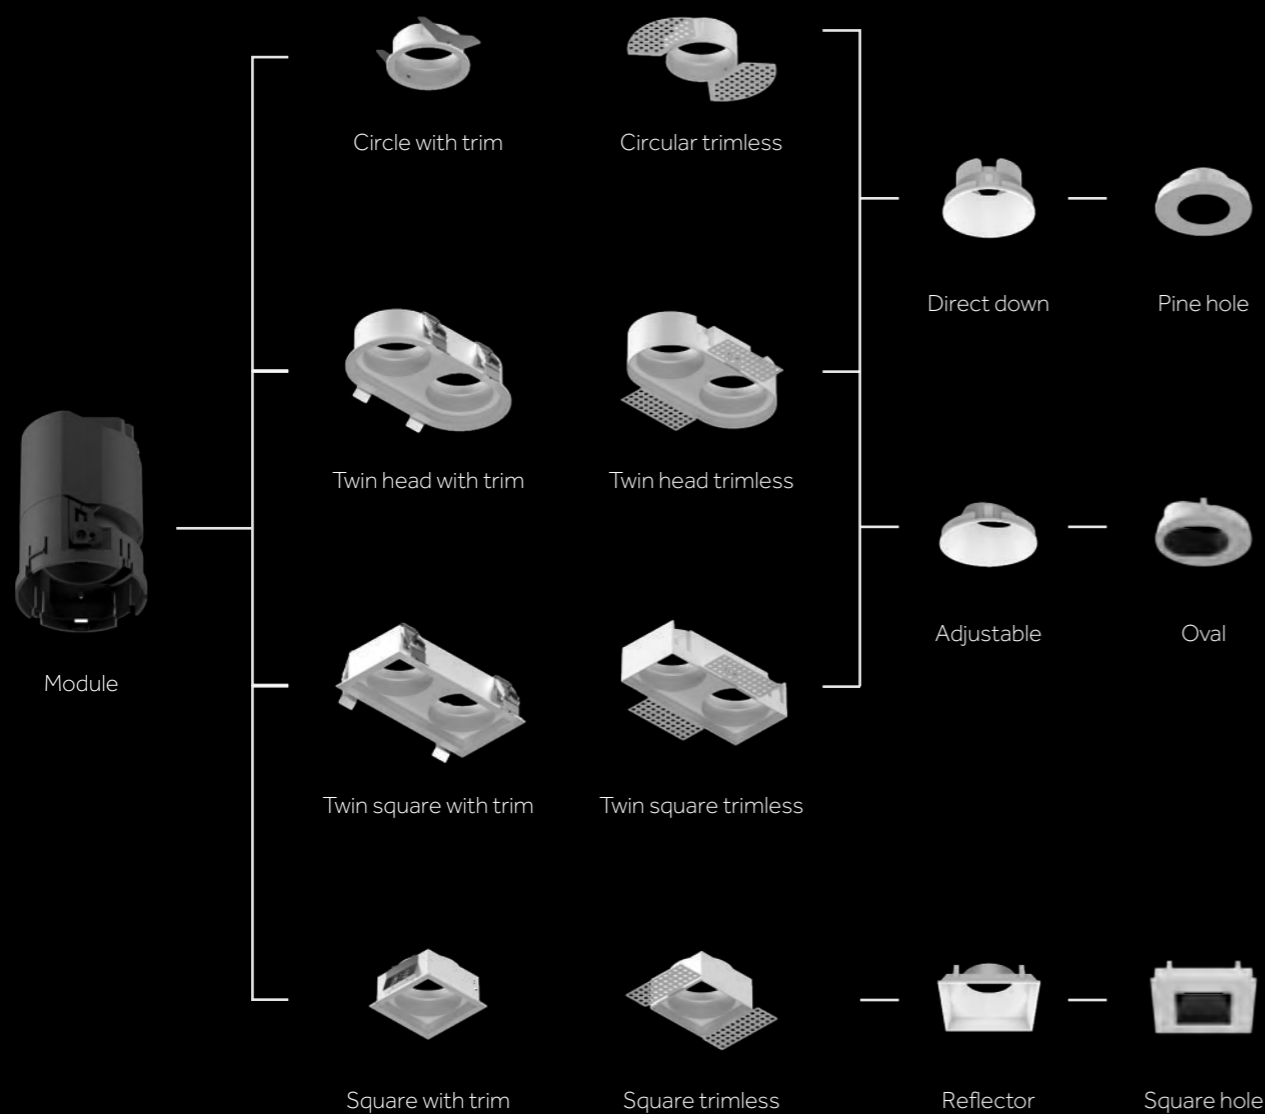

DOWN LIGHT (COB)

DOWN LIGHT (COB)