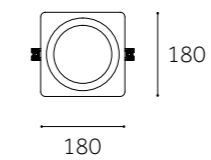

Dimension(mm)