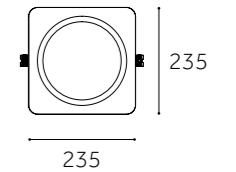

Dimension(mm)

Ø195

ⓘ Ø165mm

Ø245

ⓘ Ø210mm

DOWN LIGHT (SMD)

DOWN LIGHT (SMD)

	YS-DL06M-SF	YS-DL08M-SF
Type	Fixed	Fixed
Wattage	12W/15W/20W/24W/30W/36W	20W/24W/30W/36W/42W/48W
Beam Angle	100°	100°
Lumen (lm)	1484/1840/2473/2864/3830/4462	2496/2864/3508/4451/4658/5624
Cut-out (mm) ⓘ	Ø165	Ø210
Size (WxLxHmm)	180x180x63	235x235x59
N.W/PC (kgs)	0.85	1.2
Q'ty/CTN (pcs)	16	12

Dimension(mm)

ⓘ Ø165mm

ⓘ Ø210mm

DOWN LIGHT (SMD)

DOWN LIGHT (SMD)

	LDI-06-S	LDI-08-S
Type	Fixed	Fixed
Wattage	12W/15W/20W/30W	12W/15W/20W/25W/30W/38W
Beam Angle	100°	100°
Lumen (lm)	1553/1817/2530/3853	1553/1944/2530/3162/3968/4658
Cut-out (mm) ⓘ	Ø185	Ø215
Size (DxHmm)	Ø210x78	Ø251x80
N.W/PC (kgs)	0.9	1.1
Q'ty/CTN (pcs)	8	12