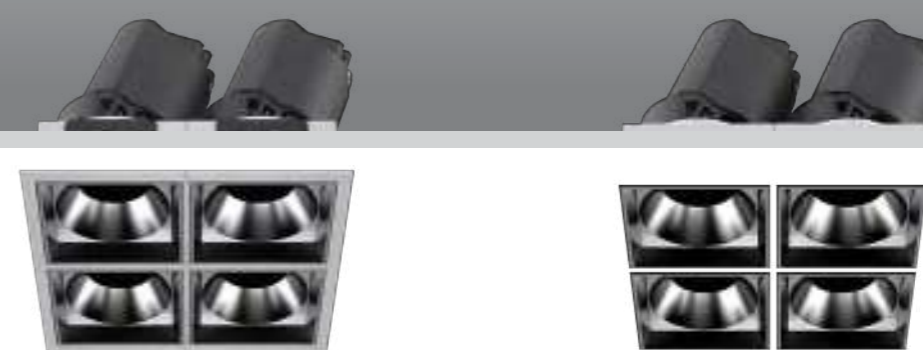

DOWN LIGHT
(COB)

DOWN LIGHT
(COB)

Model	Wattage	Beam Angle	Ring	Whole Lamp	Cut-out (mm)	Size (WxLxHmm)
FXA-W323-2	7Wx2	15°/24°/38°/60°			108.5x55	117x63.5x87.5
FXA-W323-2	7Wx2	15°/24°/38°/60°			111x57.5	107.6x53.8x87.5
FXA-W324-2	12Wx2	8°/15°/24°/38°/60°			150x75	158x84.5x112
FXA-W324-2	12Wx2	8°/15°/24°/38°/60°			152.5x77	147x73.5x112
FXA-W325-2	20Wx2	15°/24°/38°/60°			190x95	198x104.5x137.5
FXA-W325-2	20Wx2	15°/24°/38°/60°			192.5x97	187x93.6x137.5
FXA-W323-3	7Wx3	15°/24°/38°/60°			163x55	171x63.5x87.5
FXA-W323-3	7Wx3	15°/24°/38°/60°			165.5x57.5	161.5x53.8x87.5
FXA-W324-3	12Wx3	8°/15°/24°/38°/60°			222x75	231.5x84.5x112
FXA-W324-3	12Wx3	8°/15°/24°/38°/60°			224.5x77	220.5x73.5x112
FXA-W325-3	20Wx3	15°/24°/38°/60°			284x95	293.5x104.5x137.5
FXA-W325-3	20Wx3	15°/24°/38°/60°			287x97	281x93.6x137.5

Model	Wattage	Beam Angle	Ring	Whole Lamp	Cut-out (mm)	Size (WxLxHmm)
FXA-W323-4	7Wx4	15°/24°/38°/60°			108.5x108.5	117x117x87.5
FXA-W323-4	7Wx4	15°/24°/38°/60°			111x111	107.6x107.6x87.5
FXA-W324-4	12Wx4	8°/15°/24°/38°/60°			150x150	158x158x112
FXA-W324-4	12Wx4	8°/15°/24°/38°/60°			152.5x152.5	147x147x112
FXA-W325-4	20Wx4	15°/24°/38°/60°			190x190	198x198x137.5
FXA-W325-4	20Wx4	15°/24°/38°/60°			192x192	187x187x137.5

OPTIONAL: White Black Silver Golden Gun black Silver mist

OPTIONAL: White Black Silver Golden Gun black Silver mist