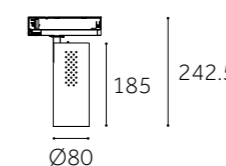

Ø85

146 198.5

	KM-TR8026-C	KM-TR8026-C&D
Type	Adjustable 90°+355°	Adjustable 90°+355°
Wattage	30W/35W/40W	30W/35W/40W
Beam Angle	22°/36°/48°/60°	20°/30°/40°/55°
Lumen (lm)	3030/3535/4040	3540/4250/4640
Cut-out (mm) ⓘ	/	/
Size (DxHmm)	Ø80x242.5	Ø80x242.5
N.W/PC (kgs)	0.6	0.6
Q'ty/CTN (pcs)	16	16

Dimension(mm)

	BJ-CX90A-C	BJ-ZH90B-C	BJ-PG90C-C
Type	Adjustable 90°+350°	Adjustable 90°+350°	Adjustable 90°+350°
Wattage	30W	30W	30W
Beam Angle	15°-46°	15°/24°/36°	28°x75°
Lumen (lm)	2850	2870	2430
Cut-out (mm) ⓘ	/	/	/
Size (DxHmm)	Ø93x269.5	Ø90x246	Ø90x246
N.W/PC (kgs)	1.22	1.06	1.03
Q'ty/CTN (pcs)	12	12	12