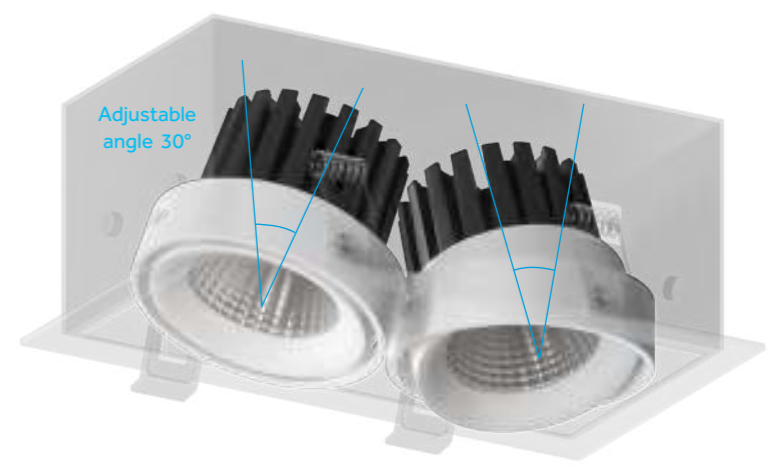

Single head, double heads and triple heads provide more choices for you. High CRI brings excellent lighting effect, adjustable direction offers various lighting orientation.