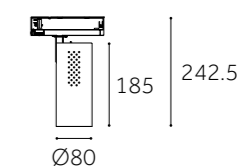

Dimension(mm)

162

Ø60

120 172.5

162

Ø70

140 192.5

162

Ø85

146 198.5

	KM-TR8026-C	KM-TR8026-C&D
Type	Adjustable 90°+355°	Adjustable 90°+355°
Wattage	30W/35W/40W	30W/35W/40W
Beam Angle	22°/36°/48°/60°	20°/30°/40°/55°
Lumen (lm)	3030/3535/4040	3540/4250/4640
Cut-out (mm) ⓘ	/	/
Size (DxHmm)	Ø80x242.5	Ø80x242.5
N.W/PC (kgs)	0.6	0.6
Q'ty/CTN (pcs)	16	16

Dimension(mm)

	BJ-CX90A-C	BJ-ZH90B-C	BJ-PG90C-C
Type	Adjustable 90°+350°	Adjustable 90°+350°	Adjustable 90°+350°
Wattage	30W	30W	30W
Beam Angle	15°-46°	15°/24°/36°	28°x75°
Lumen (lm)	2850	2870	2430
Cut-out (mm) ⓘ	/	/	/
Size (DxHmm)	Ø93x269.5	Ø90x246	Ø90x246
N.W/PC (kgs)	1.22	1.06	1.03
Q'ty/CTN (pcs)	12	12	12