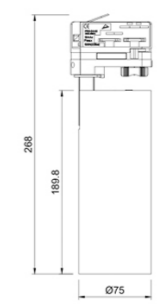

Dimension(mm)