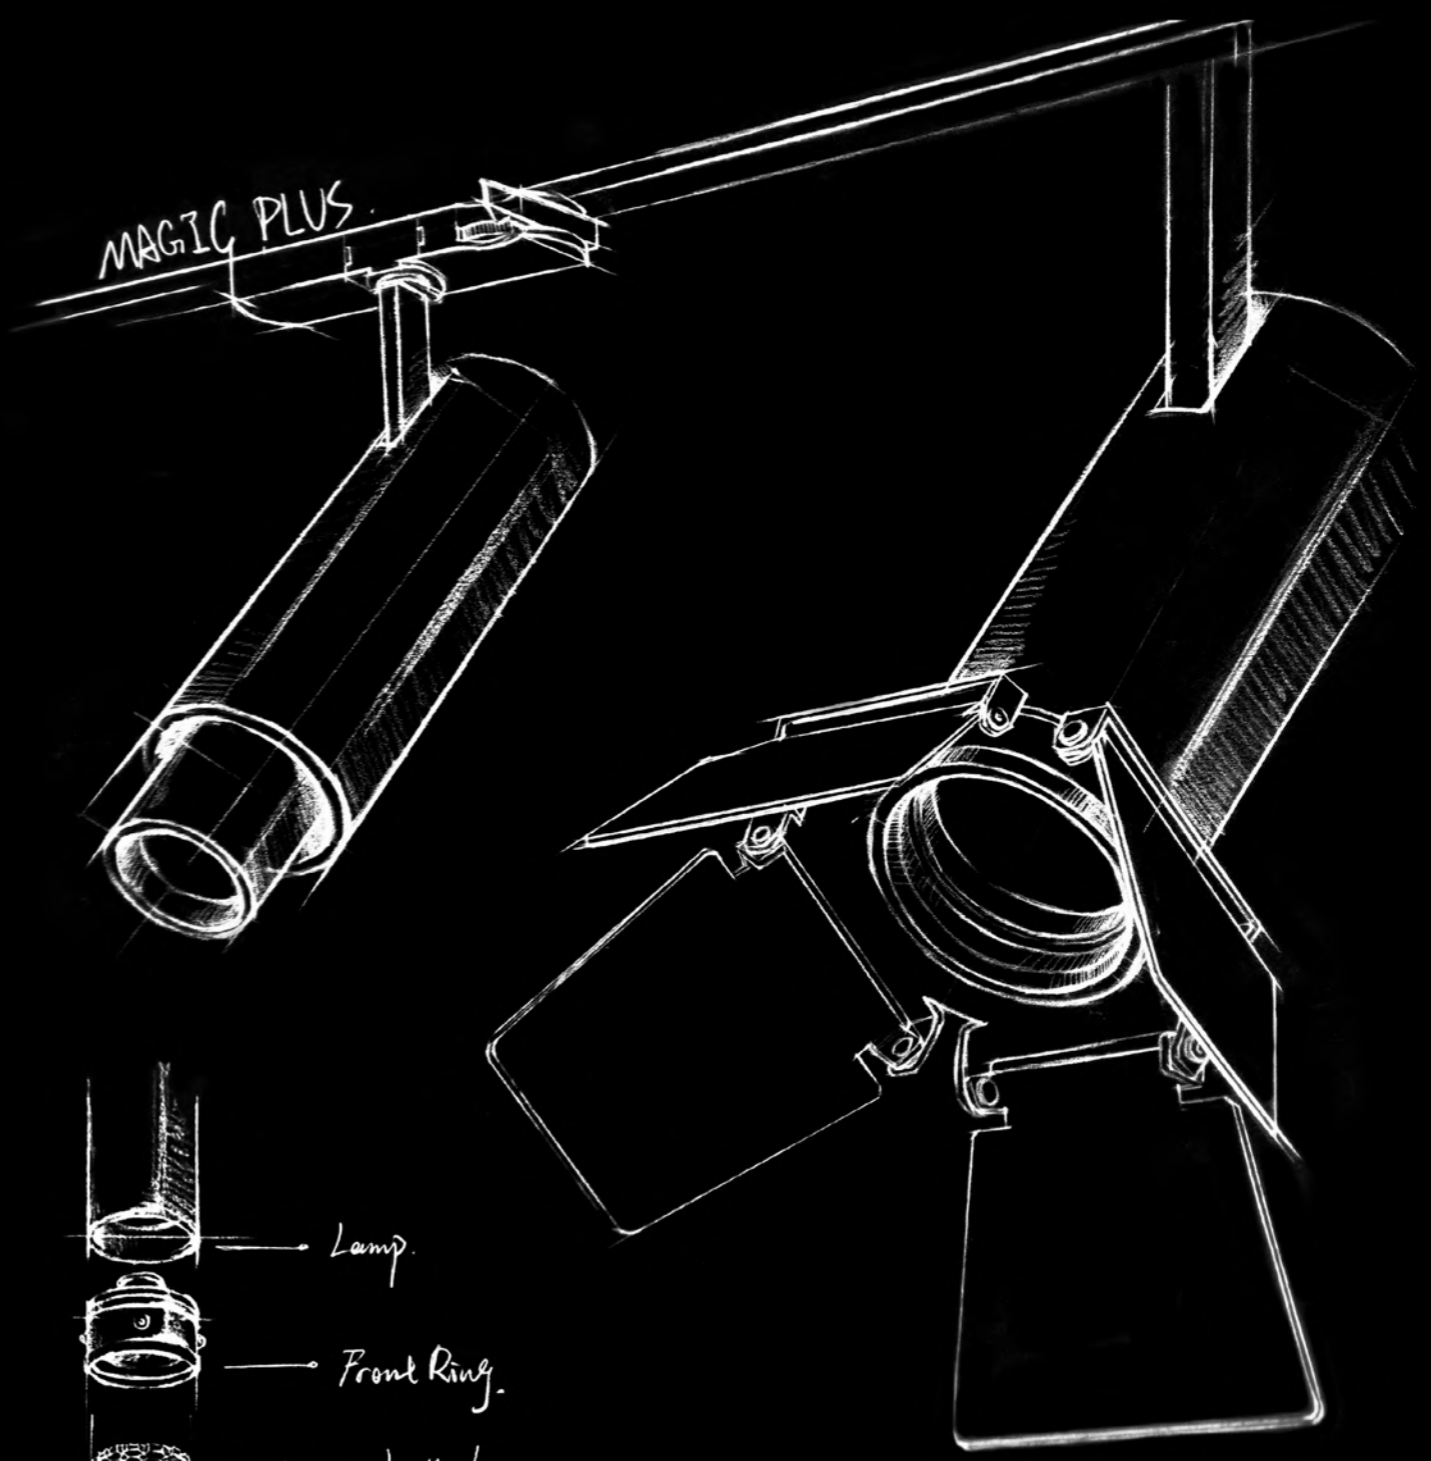

LED TRACK LIGHT

LED Track Light can create a partial and unique atmosphere to show the target objects, which is mainly used for accent lighting like commercial stores, museum and gallery, etc. The flexible track head can be adjusted to light the objects which are the key display. Professional optics can offer you a comfortable lighting effect.