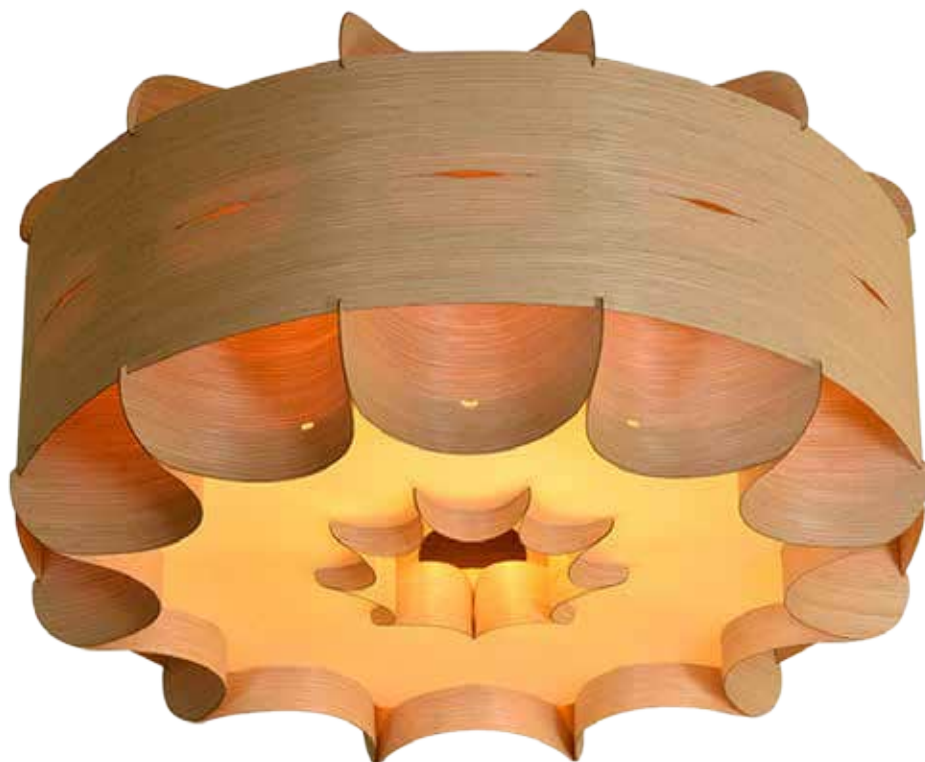

C1023

E27 1×24W CFL or LED (bulbs excluded)

METAL FINISH: MATT BLACK

SIZE: D500*H280MM

CL1001

LED 8W (LED source and driver included), 3000K

FINISH: GOLD

SIZE: D400*H115MM

LAMPYHOTELOWE.PL