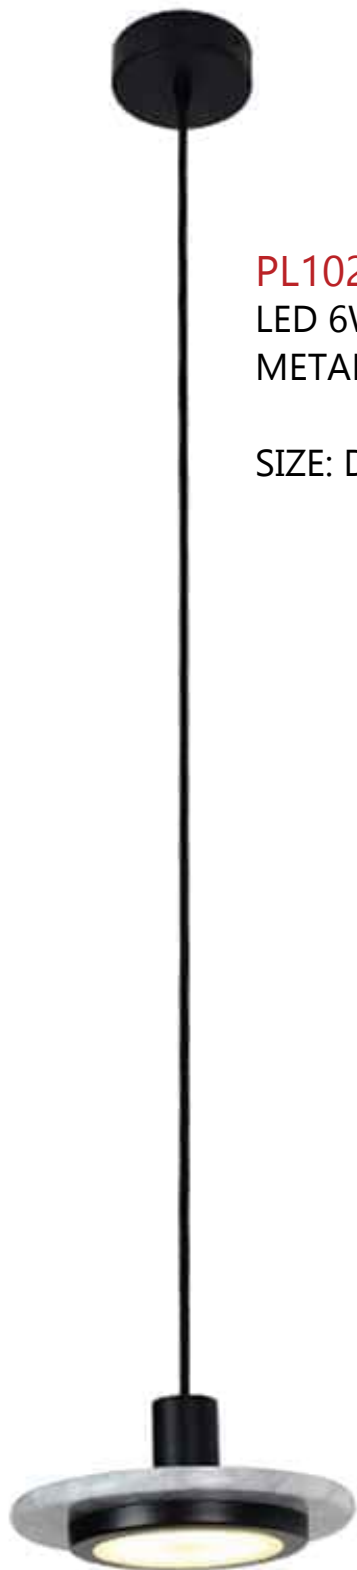

PL1025

LED 6W(LED source and driver included),3000K
METAL FINISH: MATT BLACK

SIZE: D140*E1800M