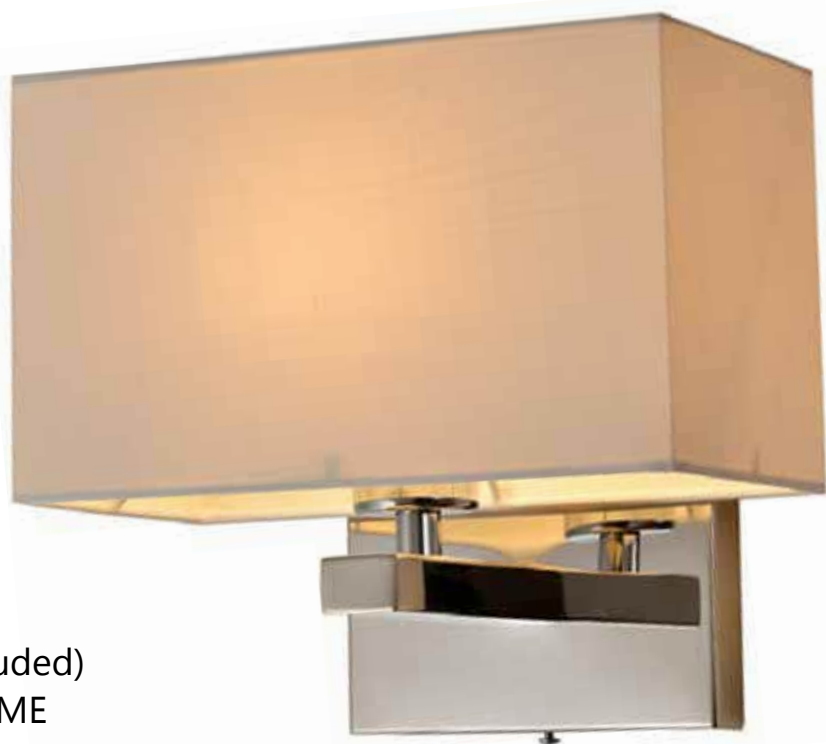

E27 1×60W (bulb excluded)
METAL FINISH: CHROME

SIZE: L200*E180*H370MM

W1019

E27 1×60W (bulb excluded)

METAL FINISH: CHROME

SIZE: L160*E200*H260MM

W1060

E27 1×60W(bulb excluded)