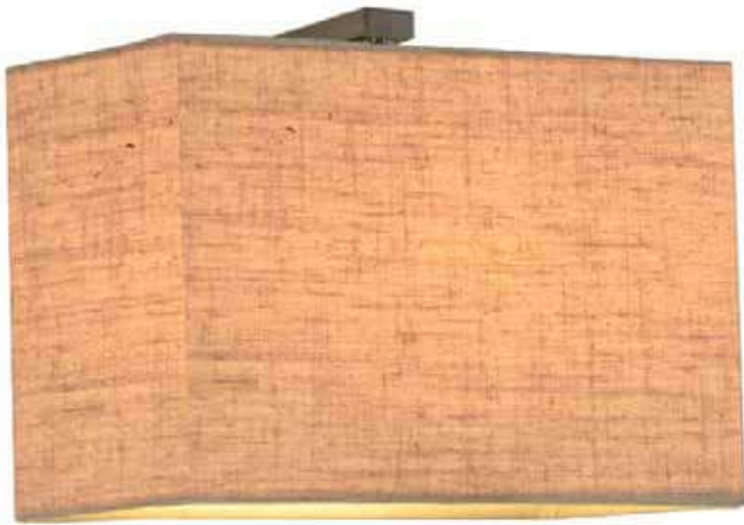

SIZE: L250*E300*H200MM

W1077GD/CRM

E27 2×60W(bulb excluded)

METAL FINISH: GOLD PLATED/CHROME

SIZE AVAILABLE:

L400*E160*H280MM

L400*E156*H271MM

W1028