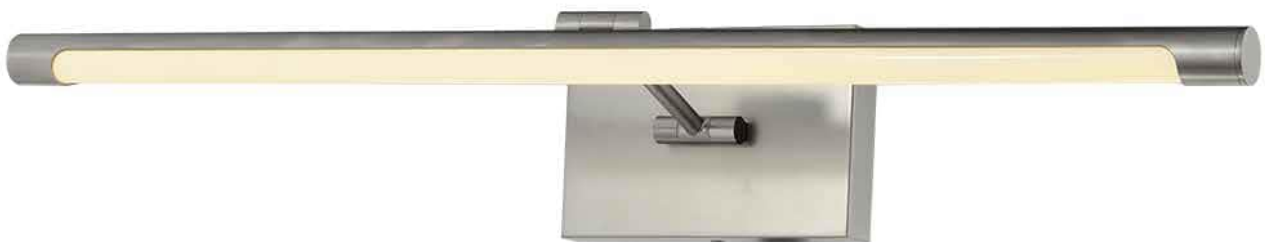

SIZE: L600*W125*H30MM

LAMPYHOTELOWE.PL

M1039

LED 26W, (LED source and driver included),3000K
METAL FINISH: MATT BLACK

SIZE: L680*W220*H150MM

M1042

LED10 W, (LED source and driver included),3000K
METAL FINISH: SATIN NICKEL