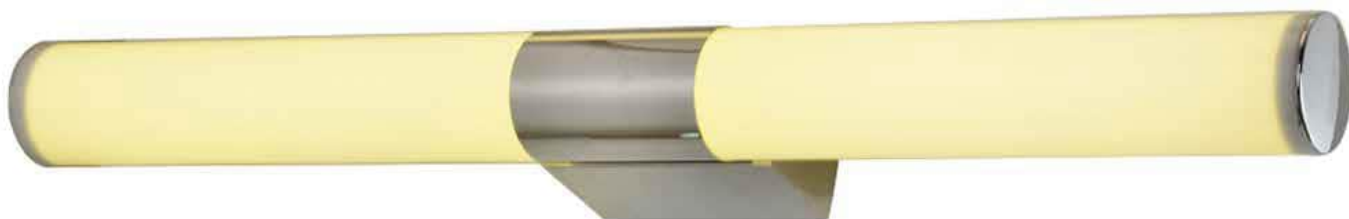

M1001A

LED 7W (LED source and driver included), 3000K

METAL FINISH: CHROME

SIZE: L430*E100*H50MM

M1001B

LED 9W (LED source and driver included), 3000K

METAL FINISH: CHROME

SIZE: L560*E100*H50MM