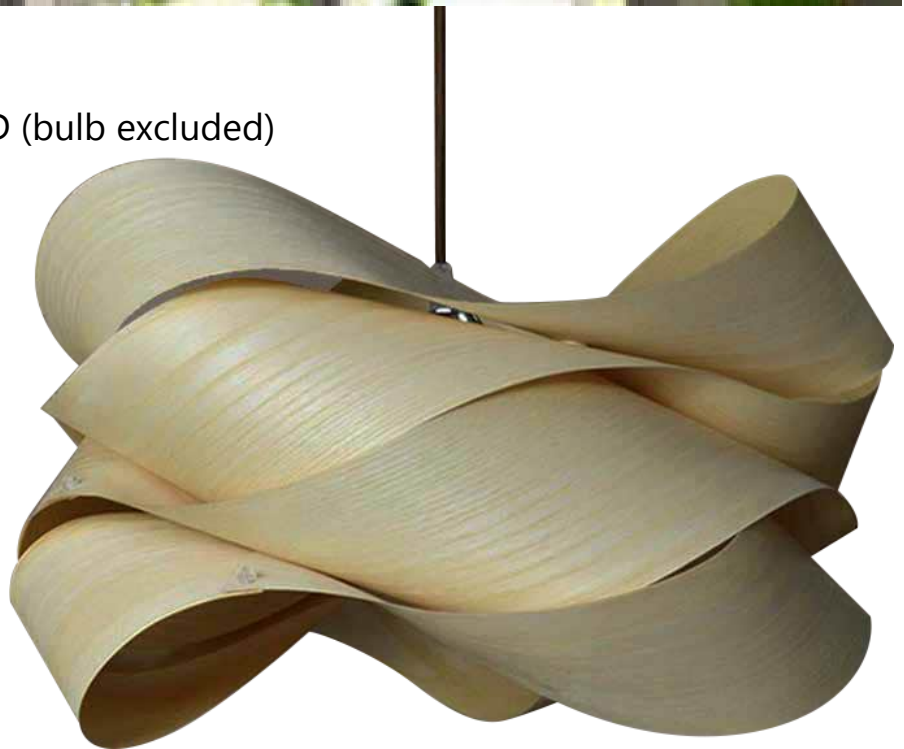

LAMPYHOTELOWE.PL

P1011-45/60/80

E27 1×MAX.24W CFL OR LED (bulb excluded)

METAL FINISH: CHROME

SIZE AVAILABLE:

D450*H1800MM

D600*H1800MM

D800*H1800MM