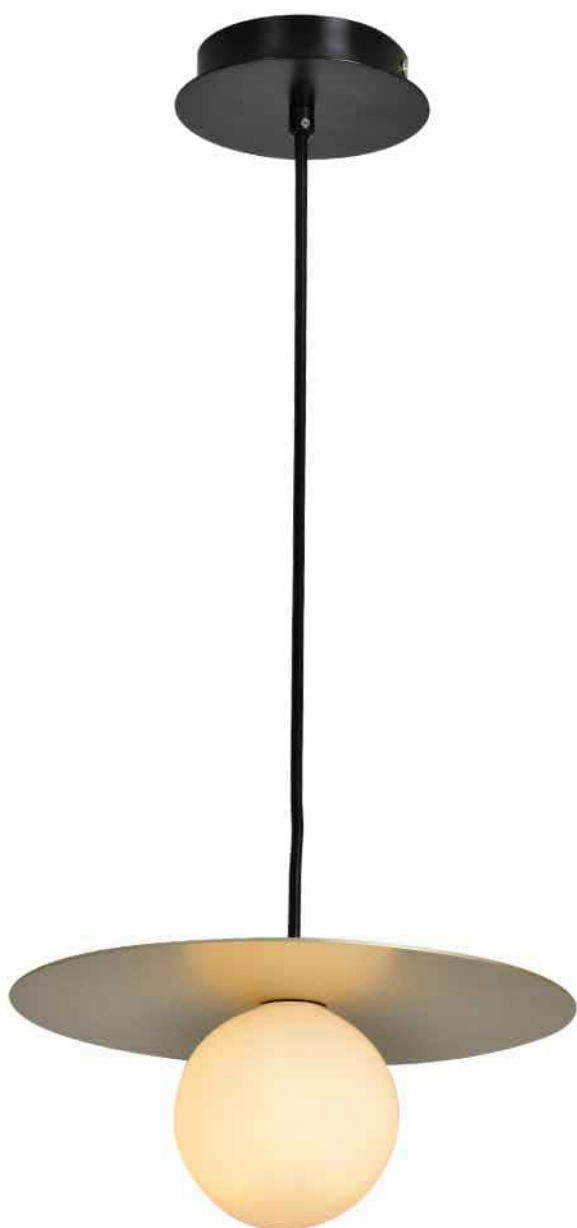

P2043

E27 1×60W (bulb excluded)

FINISH: MATT BLACK+NATURAL
RATTAN

SIZE: D350*H1800MM

P2045

G9 1×5W LED (bulb included)

FINISH: MATT BLACK+GOLD

SIZE: D250*H1800MM