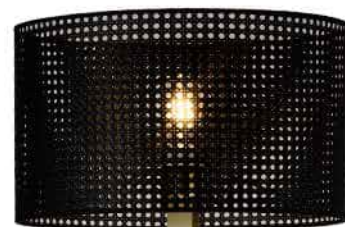

F1035

E27 1×60W (bulb excluded)
FINISH: BRUSHED GOLD

SIZE: D450*H1600MM