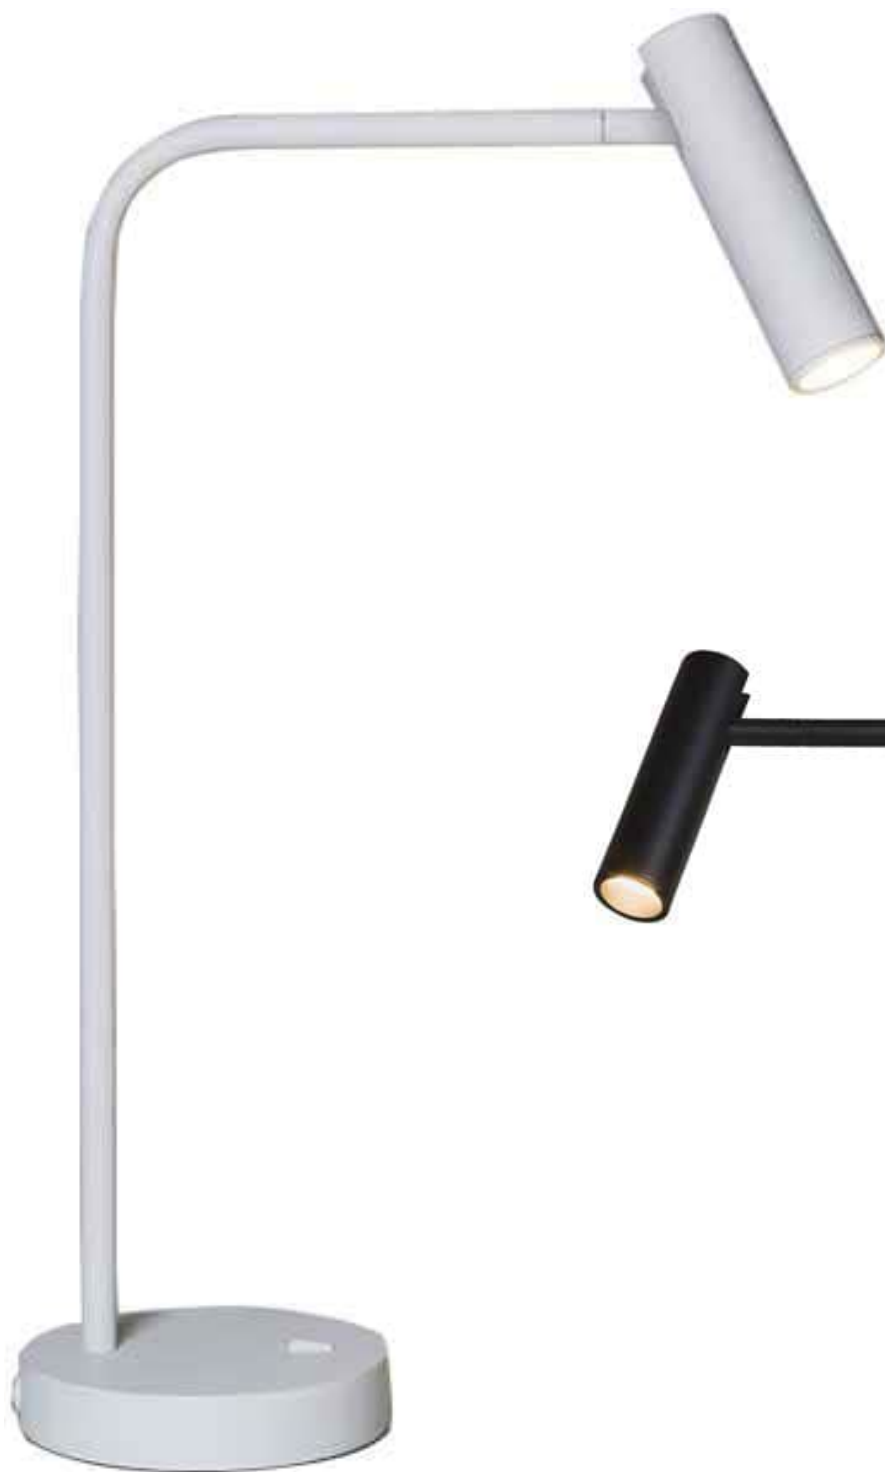

TL1009BLK/WT

LED 2.5W(LED source and driver included), 3000K
METAL FINISH: BLACK /WHITE PAINTING

SIZE: L300*H450MM

LAMPYHOTELowe.PL