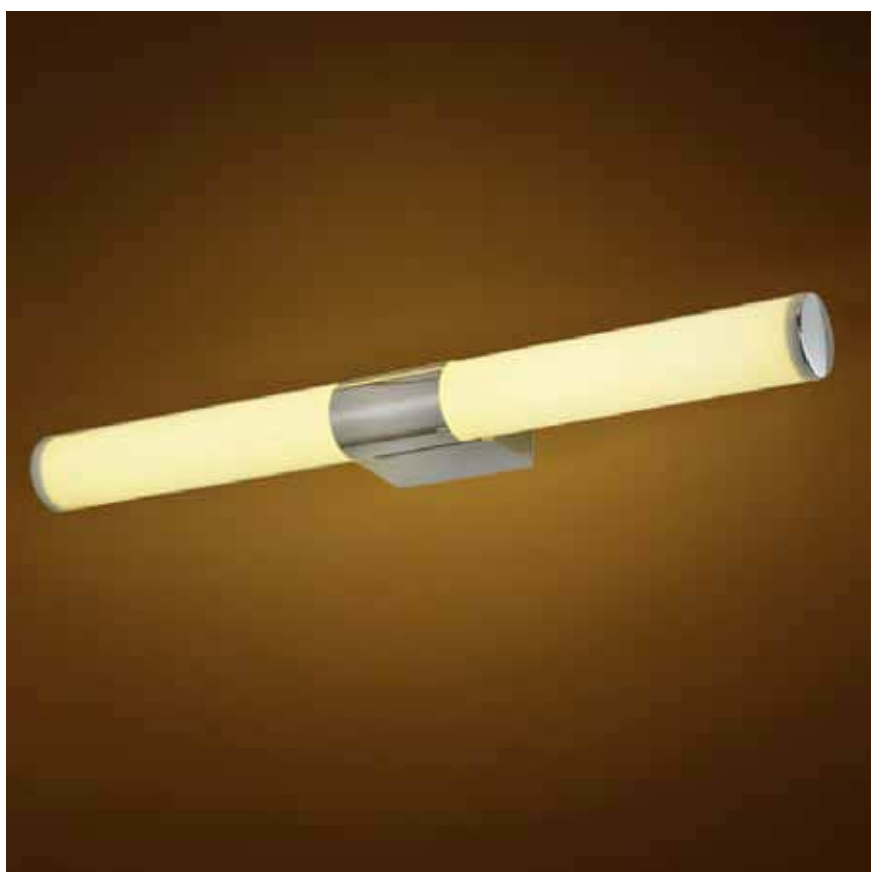

M1001A

LED 7W (LED source and driver included), 3000K

METAL FINISH: CHROME

SIZE: L430*E100*H50MM

M1001B

LED 9W (LED source and driver included), 3000K

METAL FINISH: CHROME

SIZE: L560*E100*H50MM