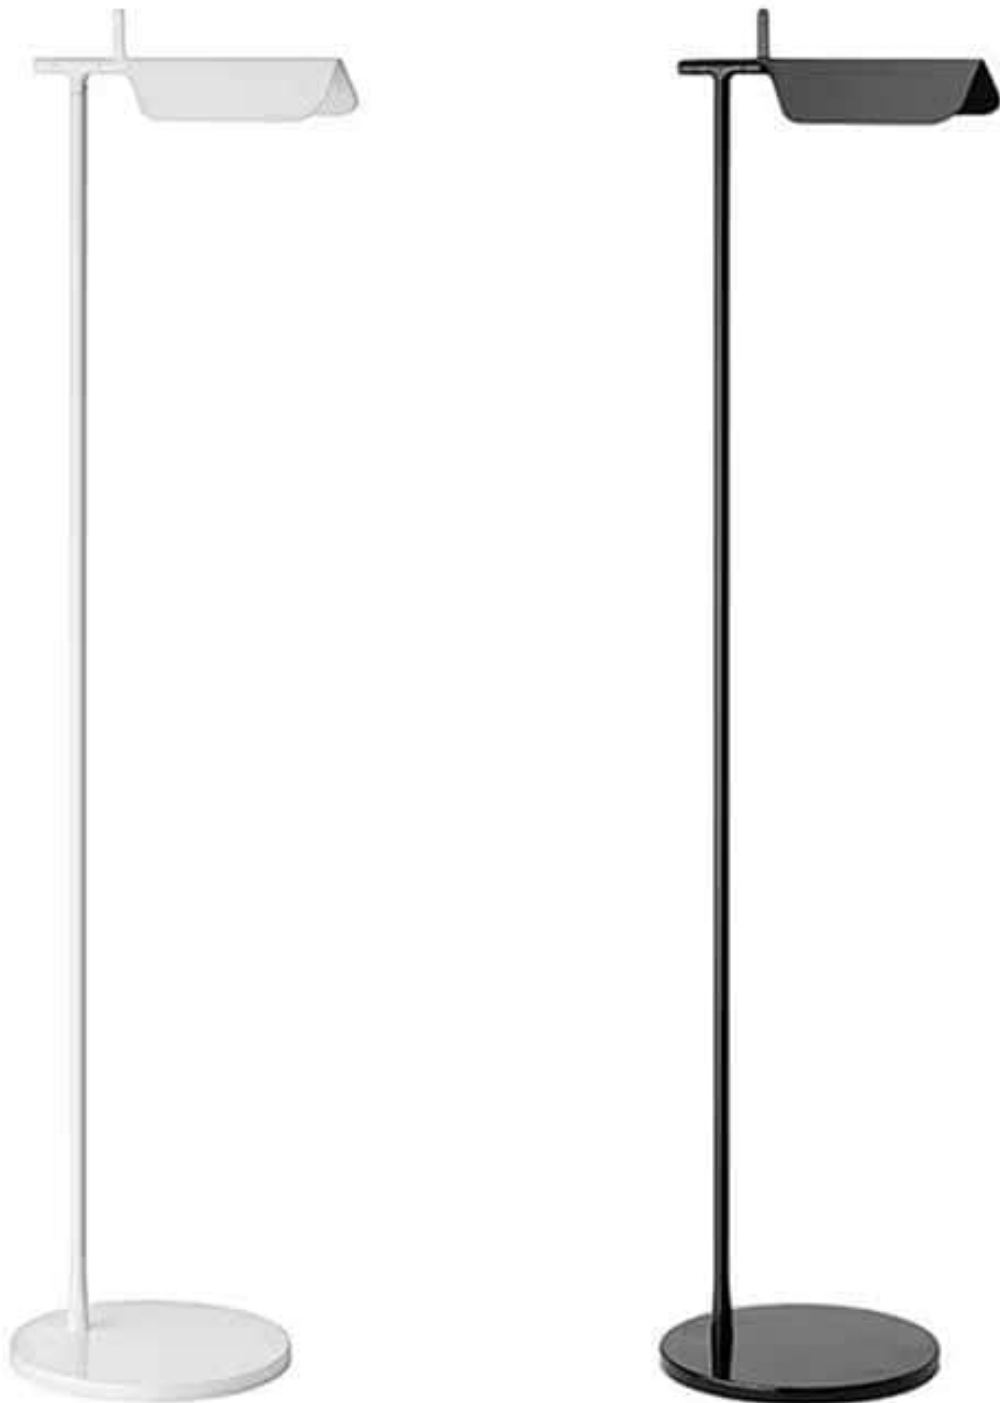

LAMPYHOTELowe.PL

F1101

E27 1×7W LED (bulb excluded)

FINISH: MATT BLACK

SIZE: L480*W480*H1400MM

LAMPYHOTELOWE.PL

F1102

LED 8W (LED source and driver included), 3000K
FINISH: MATT BLACK/WHITE