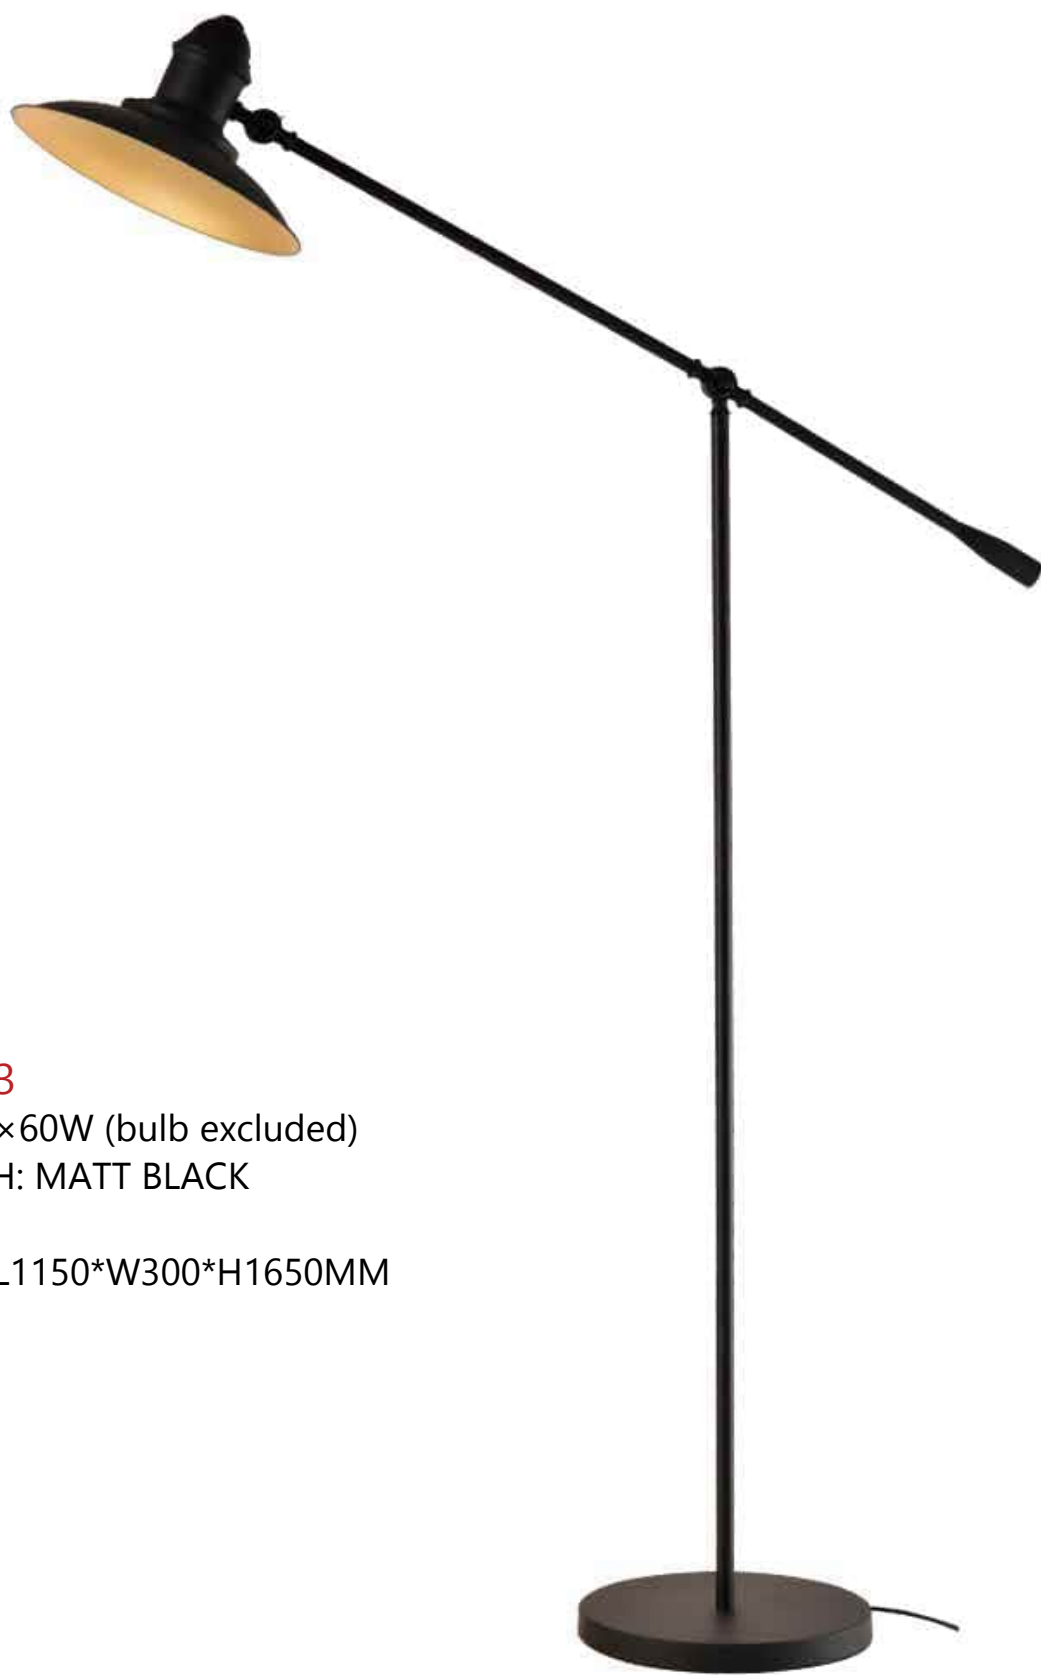

E27 1×60W (bulb excluded)

FINISH: CHROME+NATURAL WOOD

SIZE: D450*H1620MM

LAMPYHOTELOWE.PL

F1036

E27 1×60W (bulb excluded)

FINISH: BLACK+GOLD

SIZE: L550*W320*H1600MM

LAMPYHOTELOWE.PL

F1037

E27 1×60W (bulb excluded)

FINISH: CHROME

SIZE: L400*W330*H1600MM

LAMPYHOTELOWE.PL

F3063

E27 1×60W (bulb excluded)