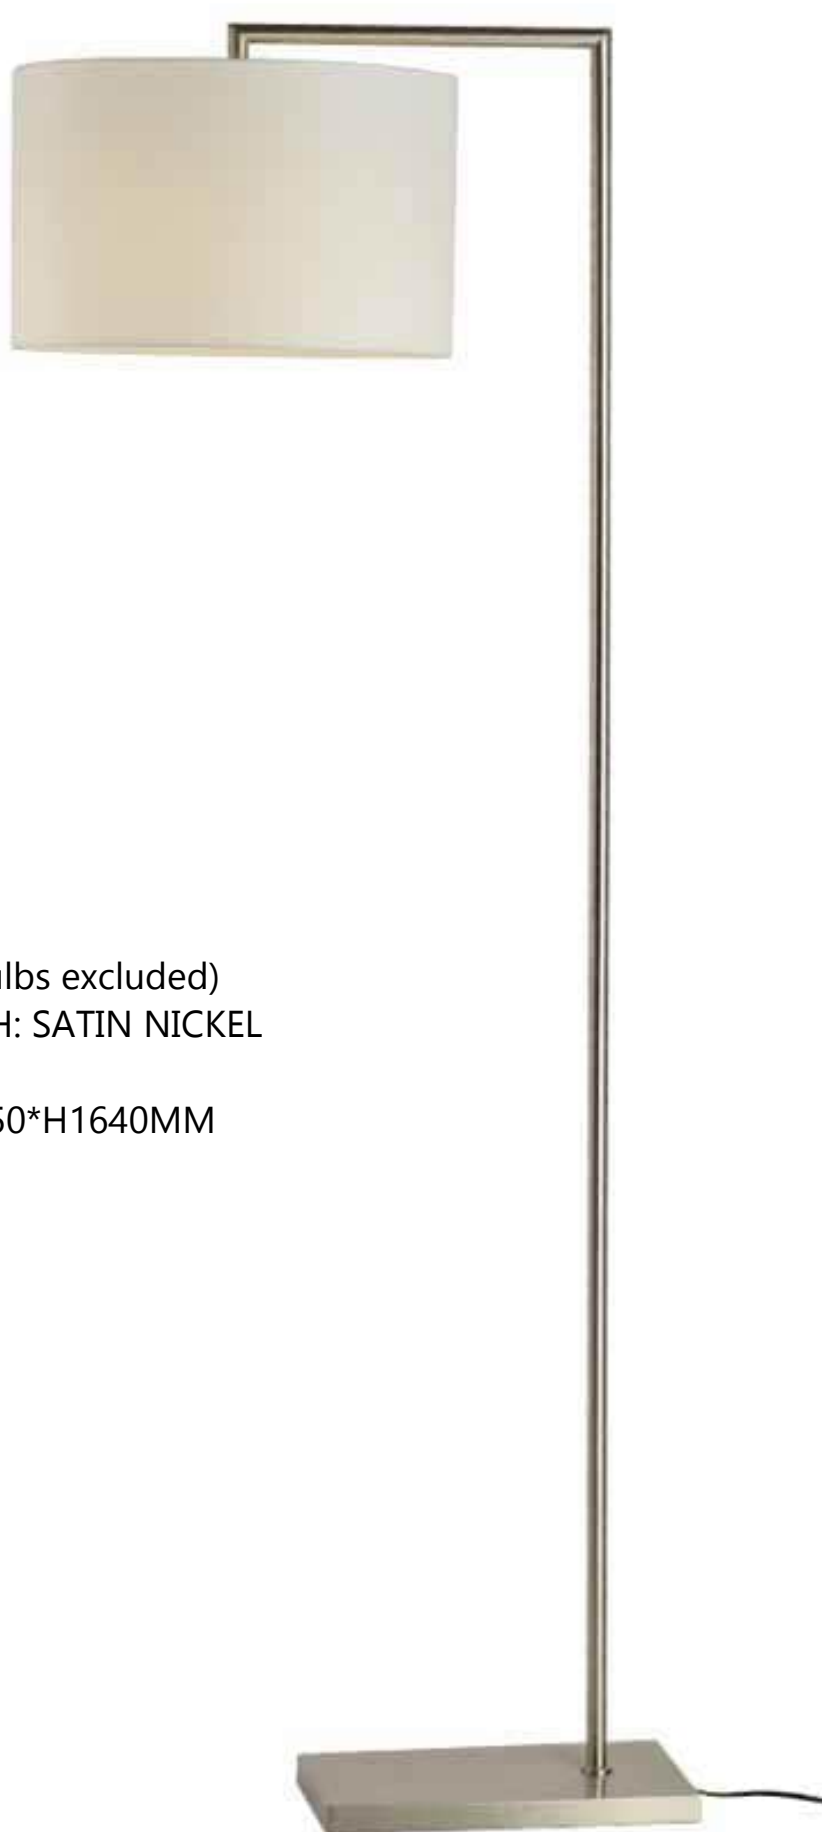

F3065

E27 1×60W (bulbs excluded)

MENTAL FINISH: SATIN NICKEL

SIZE: L390*W350*H1640MM

LAMPYHOTELOWE.PL