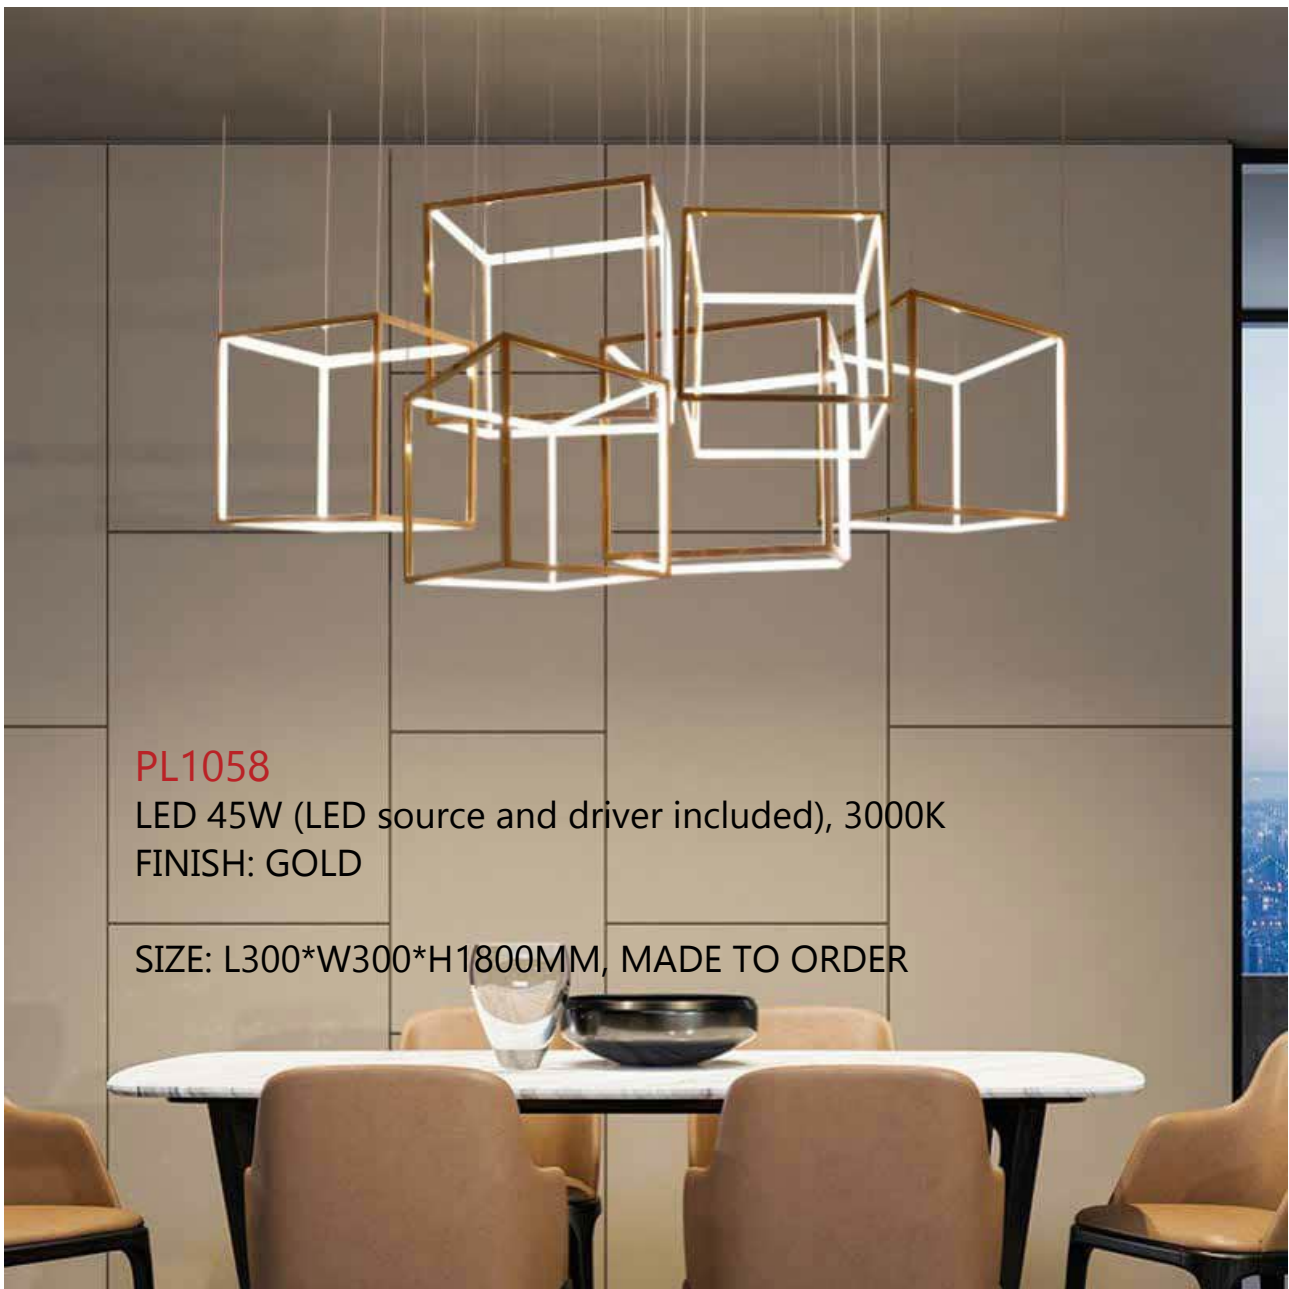

LAMPYHOTELOWE.PL

PL1057

LED 350W (LED source and driver included), 3000K

FINISH: GOLD

SIZE: L800*H1800MM, MADE TO ORDER

PL1058

LED 45W (LED source and driver included), 3000K
FINISH: GOLD

SIZE: L300*W300*H1800MM, MADE TO ORDER