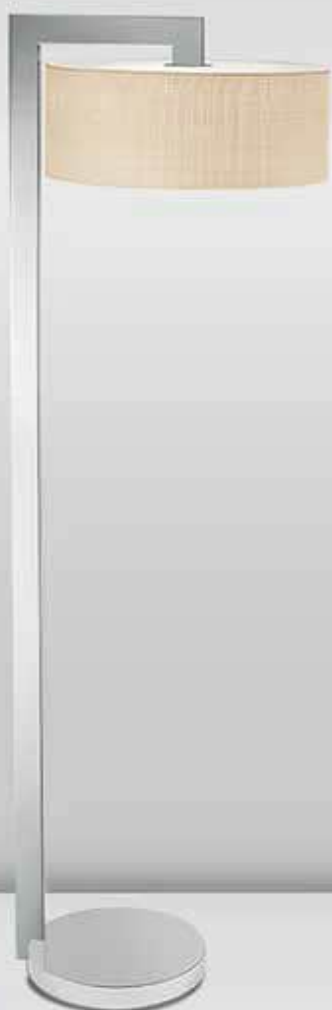

F3049

E27 1x60W (bulbs excluded)

MENTAL FINISH: SATIN BLACK+CHROME

SIZE: L520*W450*H1650MM

LAMPYHOTELOWE.PL

F3050

E27 1×60W (bulbs excluded)
MENTAL FINISH: CHROME

SIZE: L520*W450*H1650MM