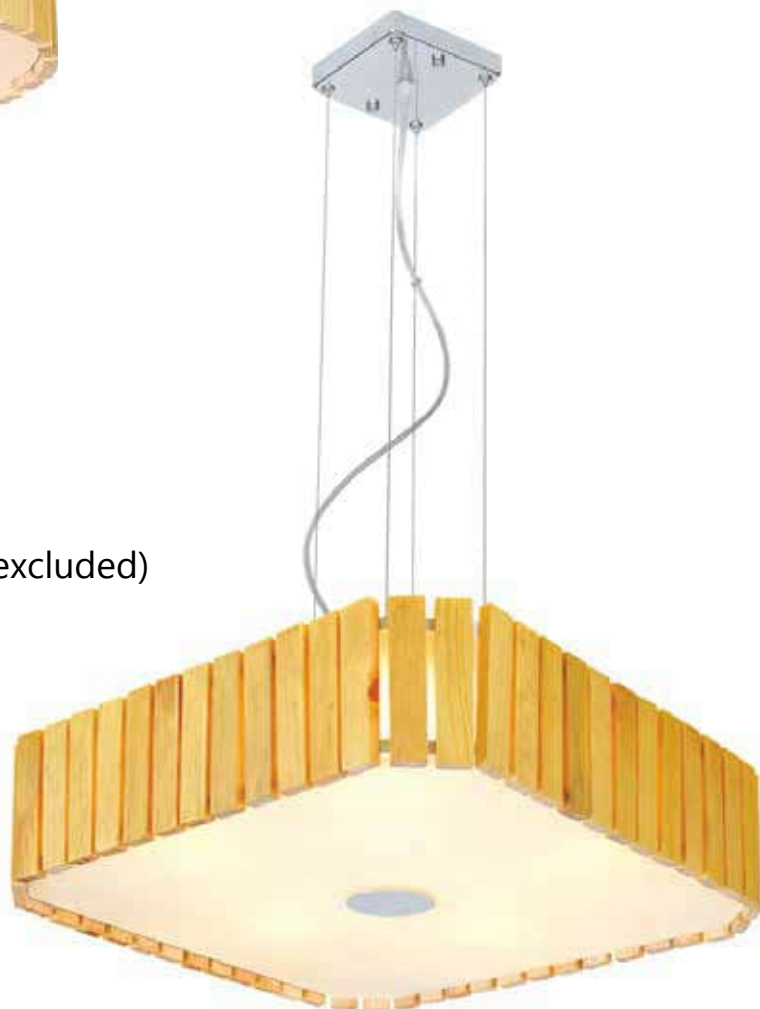

P4150-2/3/4

E27 2/3/4×17W CFL (bulbs excluded)

METAL FINISH: CHROME

SIZE AVAILABLE:

D270*H1800MM

D370*H1800MM

D470*H1800MM

P4151-29/37/47

E27 2/4/5×17W CFL (bulbs excluded)

METAL FINISH: CHROME

SIZE AVAILABLE:

L290*W290*H1800MM

L370*W370*H1800MM

L470*W470*H1800MM