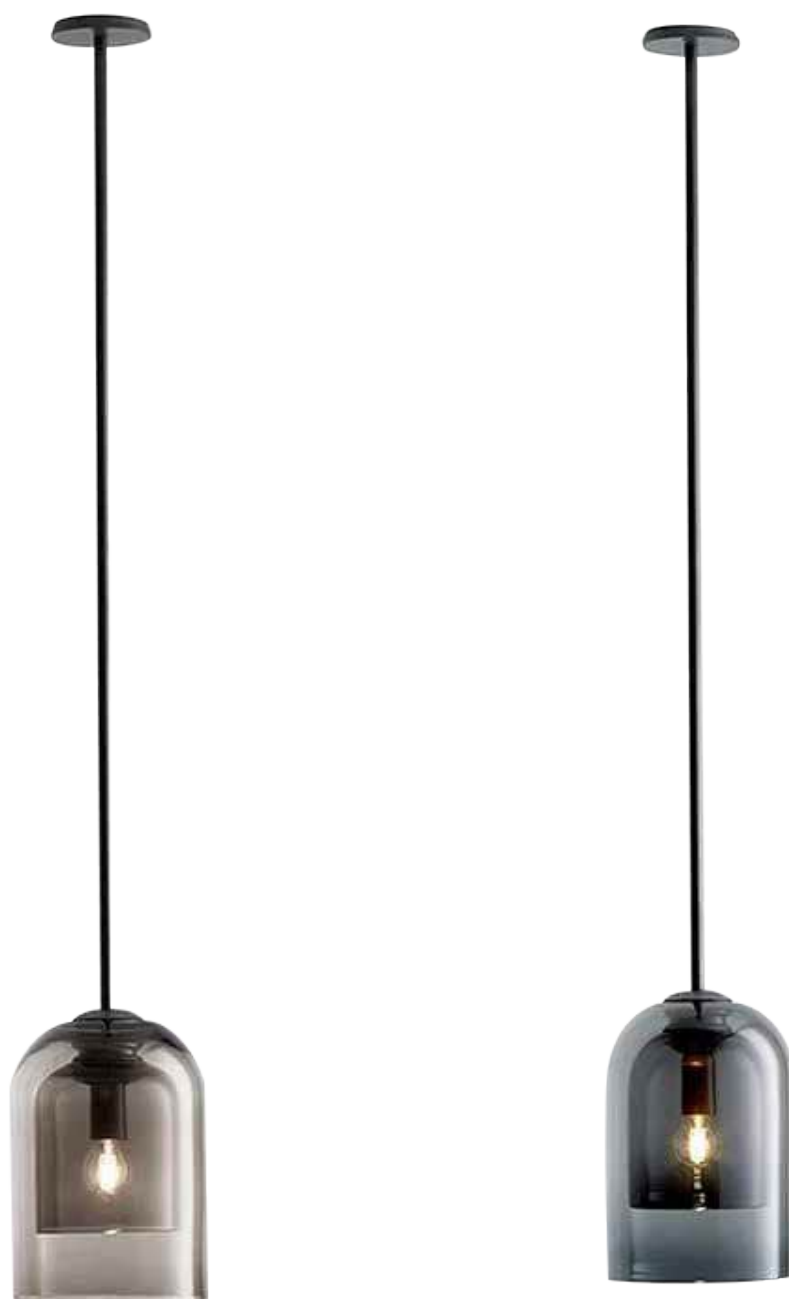

E27 1×60W(bulb excluded)
METAL FINISH: GOLD BRONZE PLATED

SIZE: D200*H300-1500MM

P4196

E27 1×60W(bulb excluded)
METAL FINISH: MATT BLACK

SIZE: D200*H300-1500MM

P4197/98

E27 1×60W(bulb excluded)

METAL FINISH: MATT BLACK