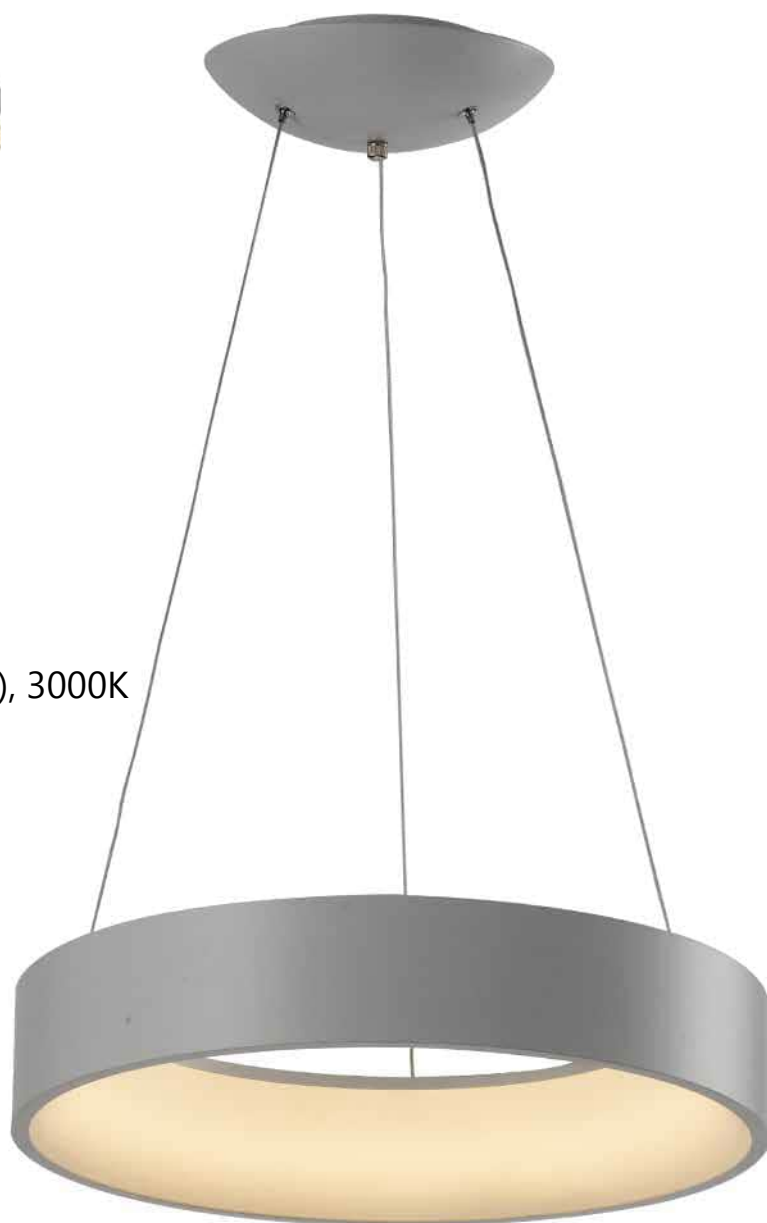

PL1045

LED 95W (LED source and driver included), 3000K
FINISH: MATT BLACK

SIZE: L1500*H1800MM, MADE TO ORDER

PL1043

LED 24W (LED source and driver included), 3000K
FINISH: NATURAL WOOD

SIZE: L1200*H1800MM, MADE TO ORDER