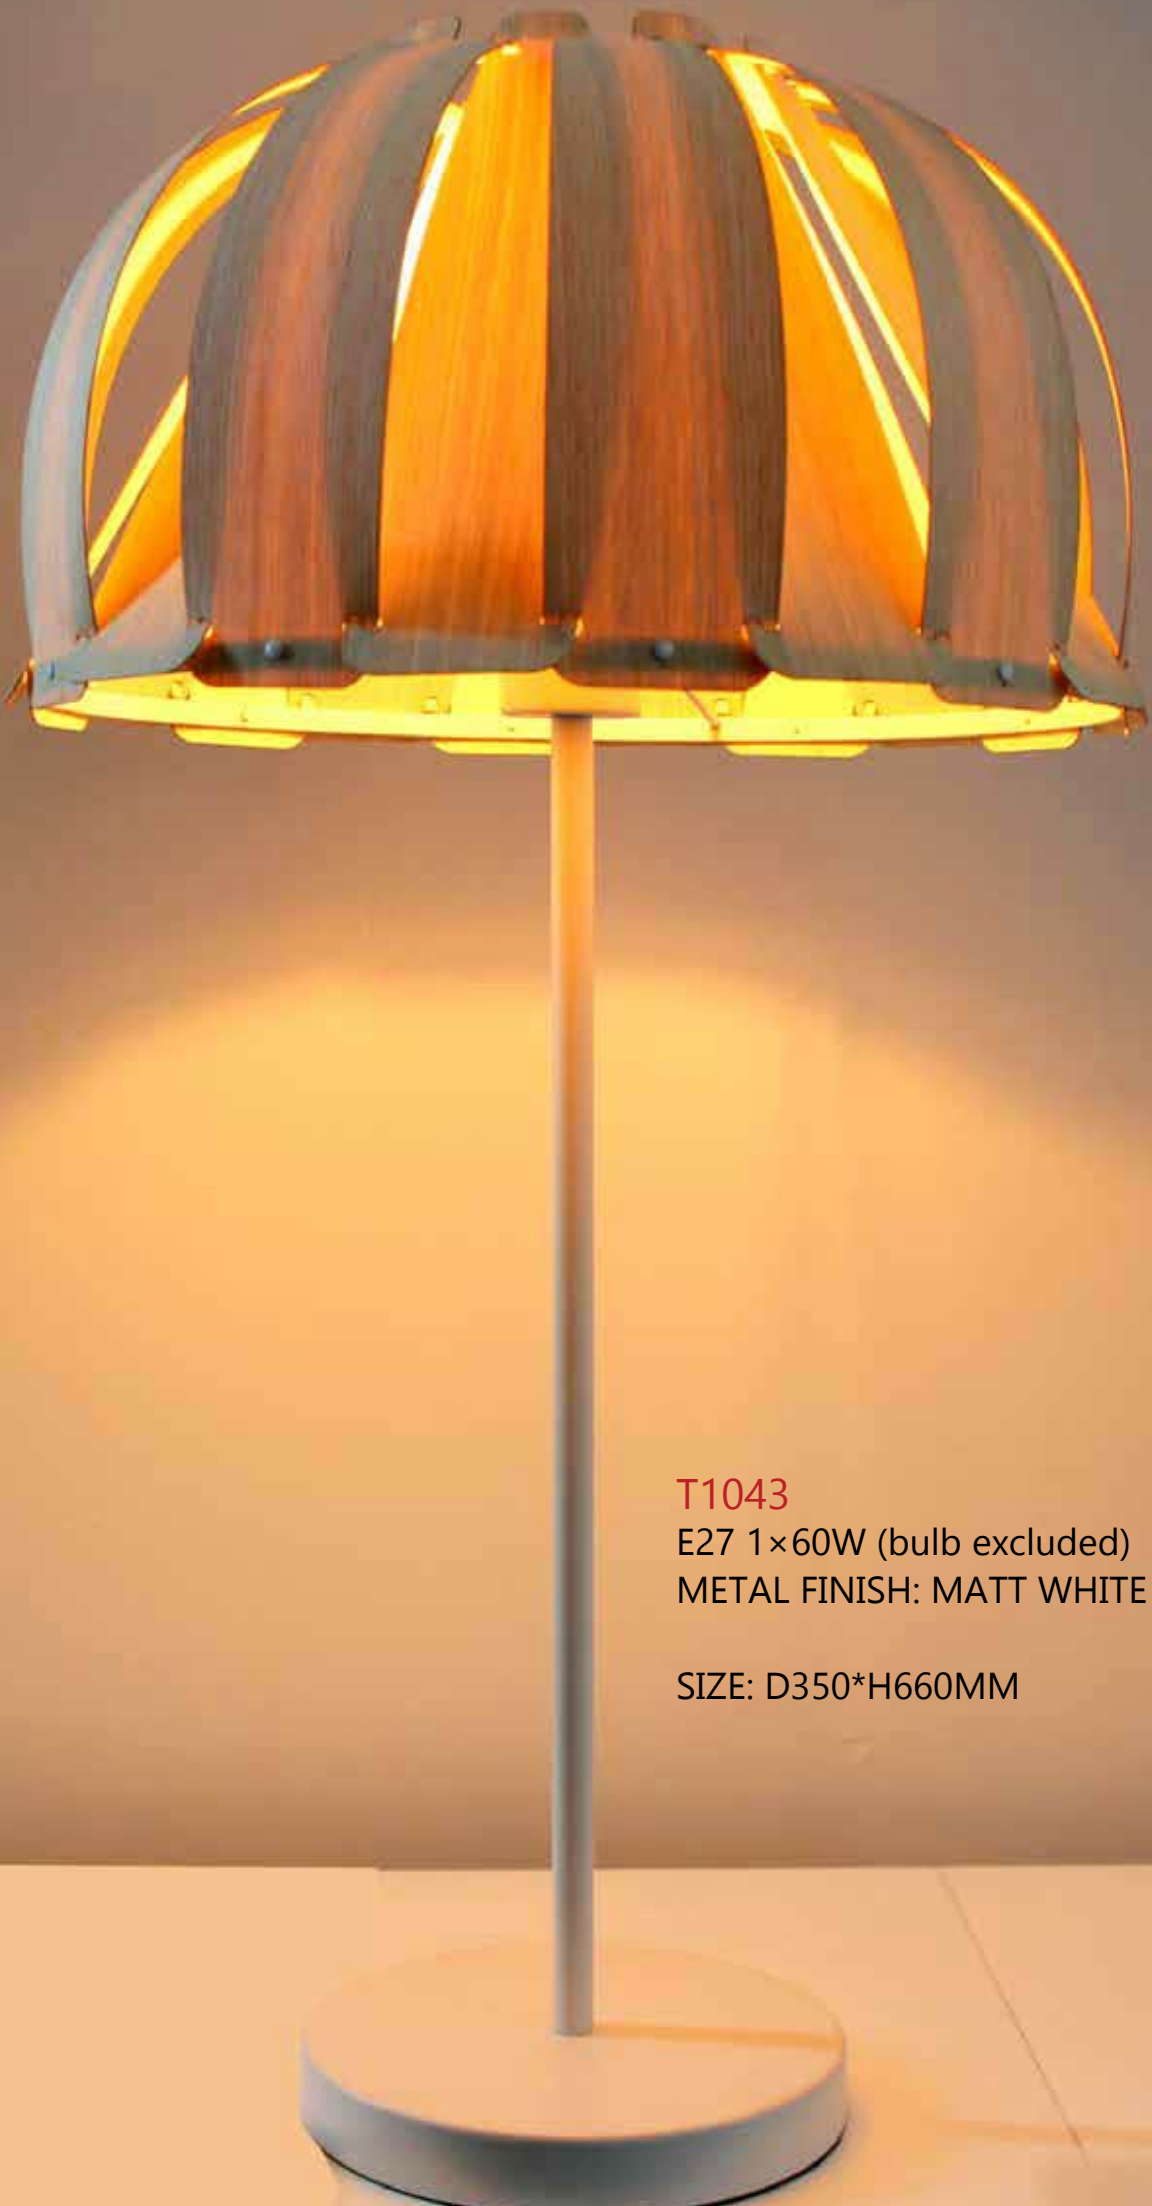

T1041-SN/CP

E27 1×60W (bulb excluded)

METAL FINISH: CHROME/COPPER PLATED

SIZE: D55*H180MM

LAMPYHOTELOWE.PL

T1043

E27 1×60W (bulb excluded)

METAL FINISH: MATT WHITE