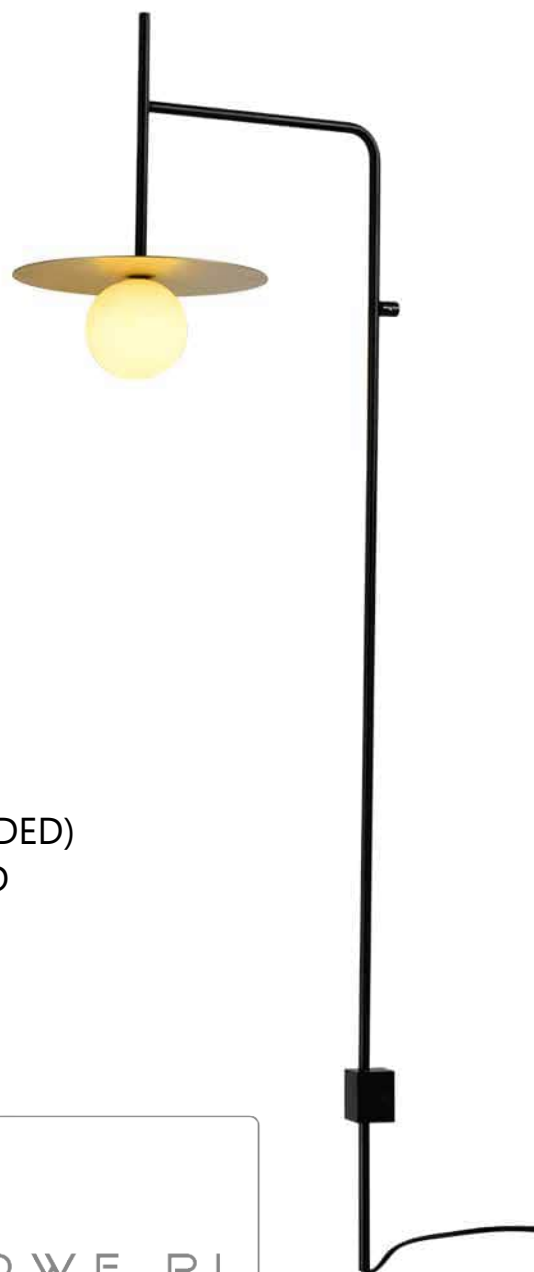

W1144

G9 1×5W LED (BULB INCLUDED)
FINISH: MATT BLACK+GOLD

SIZE: L250*E420*H1250MM

LAMPYHOTELowe.PL