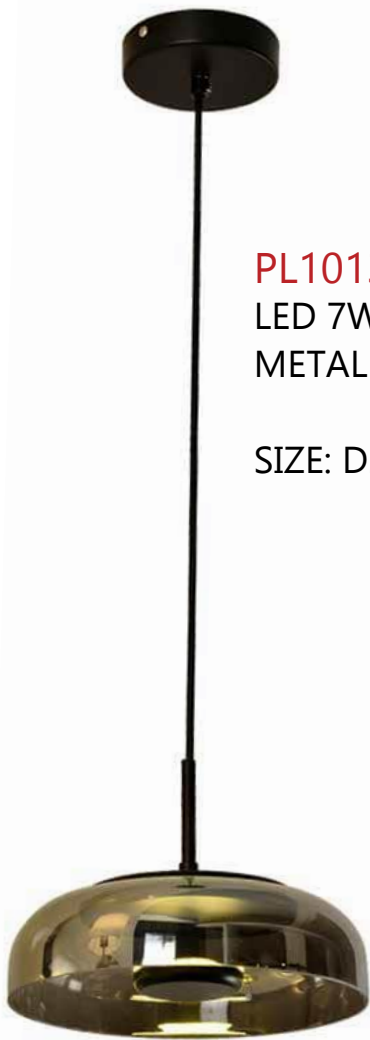

SIZE AVAILABLE:

D35*H2500MM

LAMPYHOTELOWE.PL

PL1013

LED 7W(LED source and driver included),3000K
METAL FINISH: MATT BLACK

SIZE: D230*H1800MM

PL1014

LED 40W(LED source and driver included),3000K
METAL FINISH: MATT BLACK