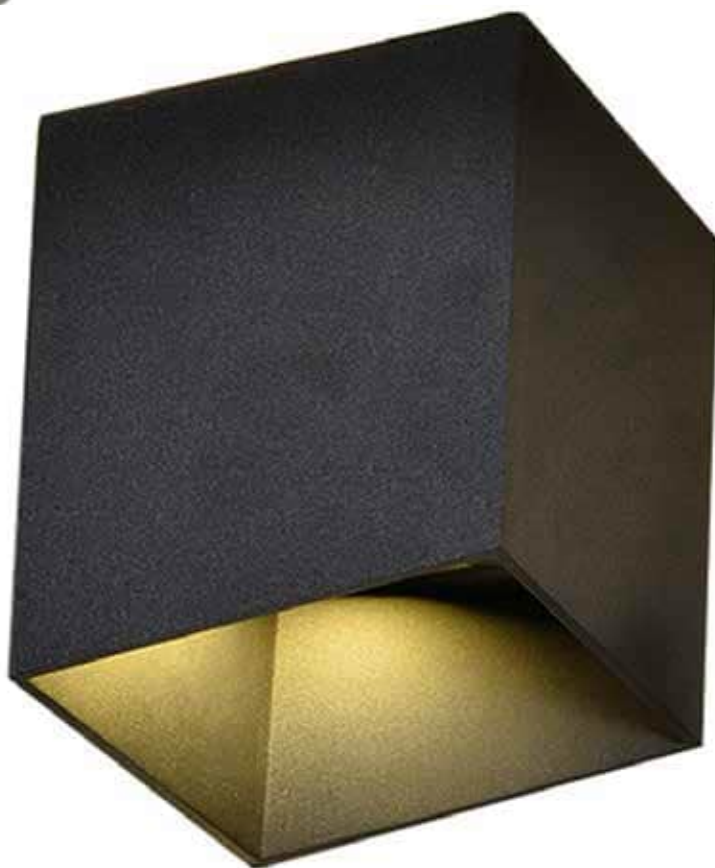

WL1149

LED 1×6W(LED source and driver included), 3000K
METAL FINISH: BLACK PAINTING

SIZE: L164*E100*H180MM