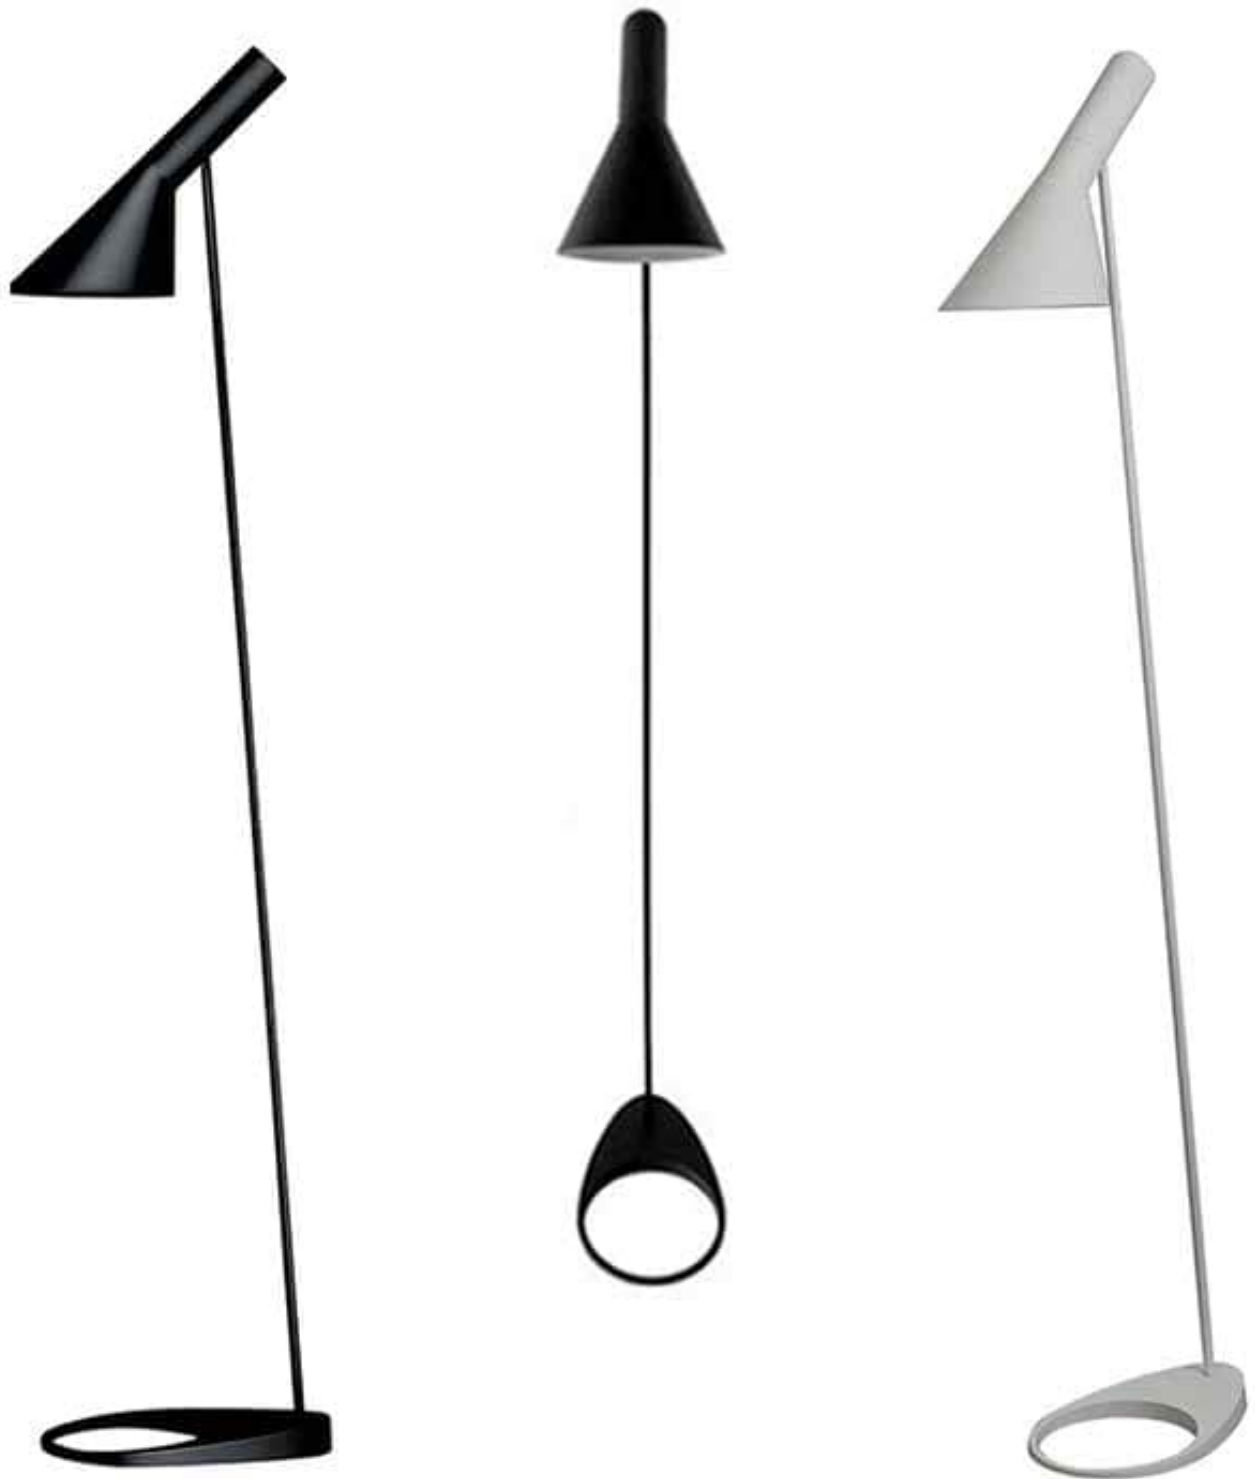

FINISH: MATT BLACK/WHITE

SIZE: L325*H1350MM

LAMPYHOTELOWE.PL