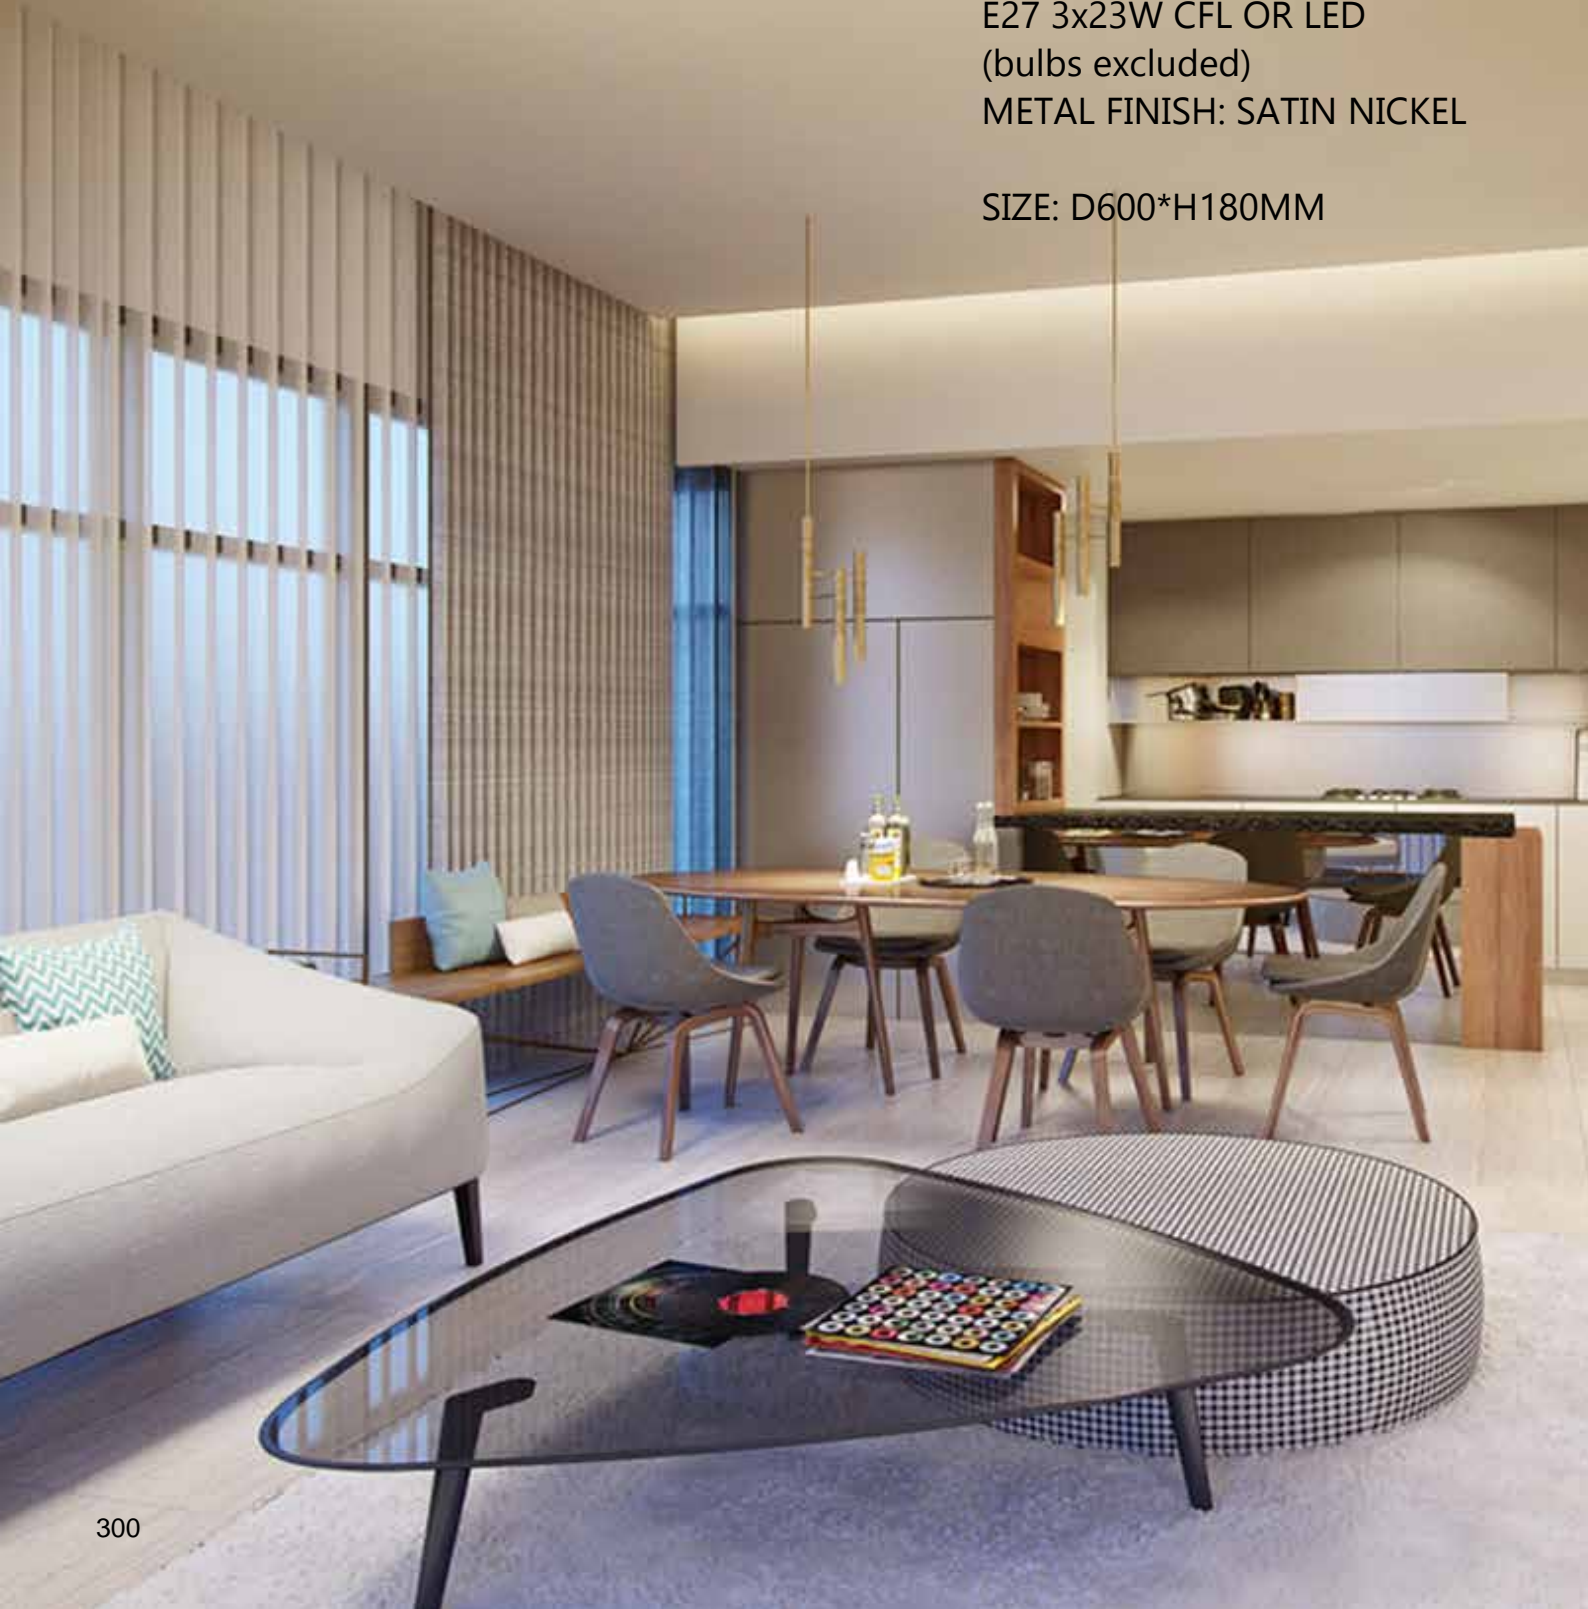

C2003

E27 3x23W CFL OR LED
(bulbs excluded)

METAL FINISH: SATIN NICKEL

SIZE: D600*H180MM