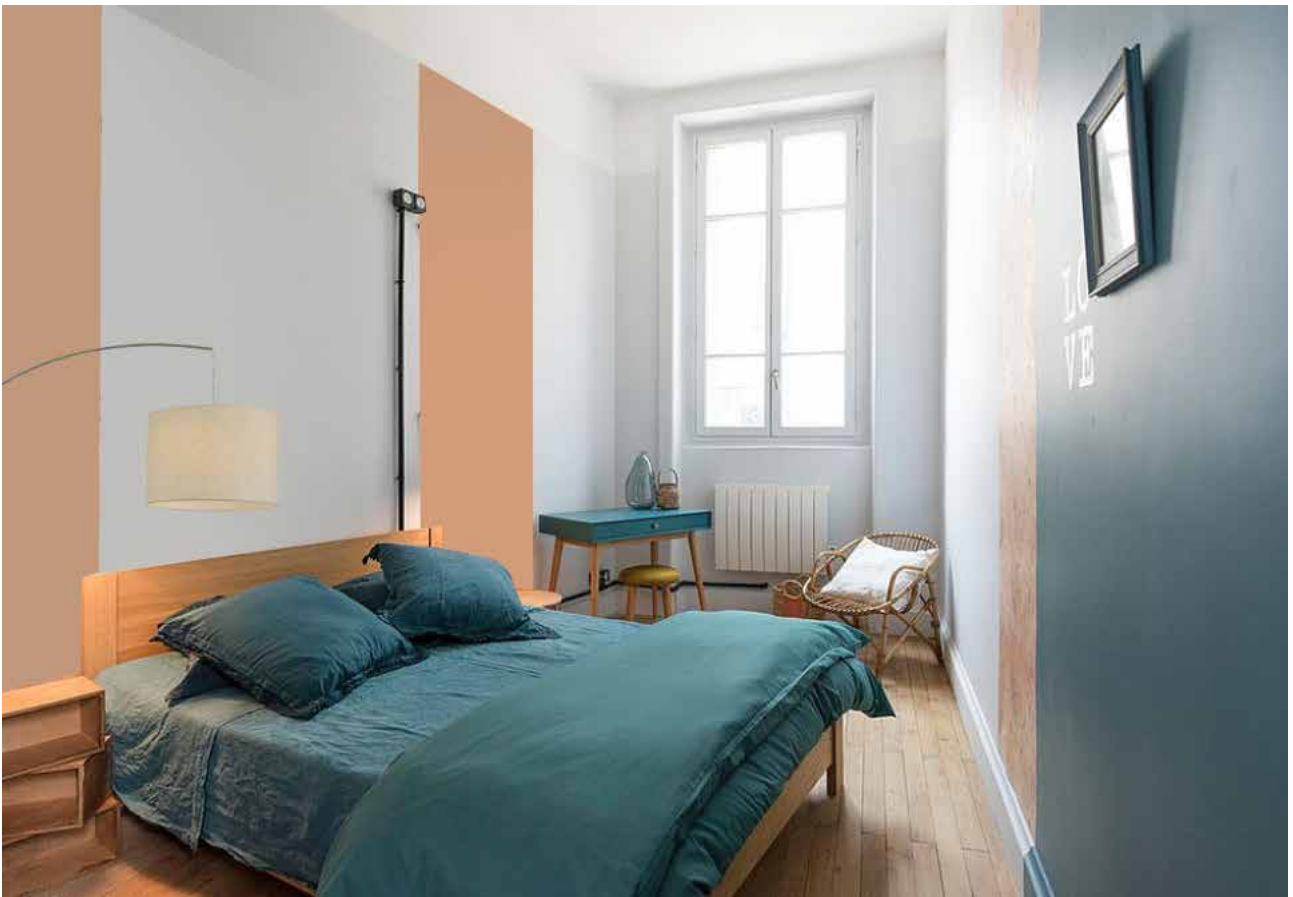

METAL FINISH: CHROME

SIZE: W250*E190*H230MM

LAMPYHOTELOWE.PL

W1022

E27 1×60W(bulb excluded)

METAL FINISH: SATIN NICKEL

SIZE: L220*E260*H150MM

LAMPYHOTELowe.PL