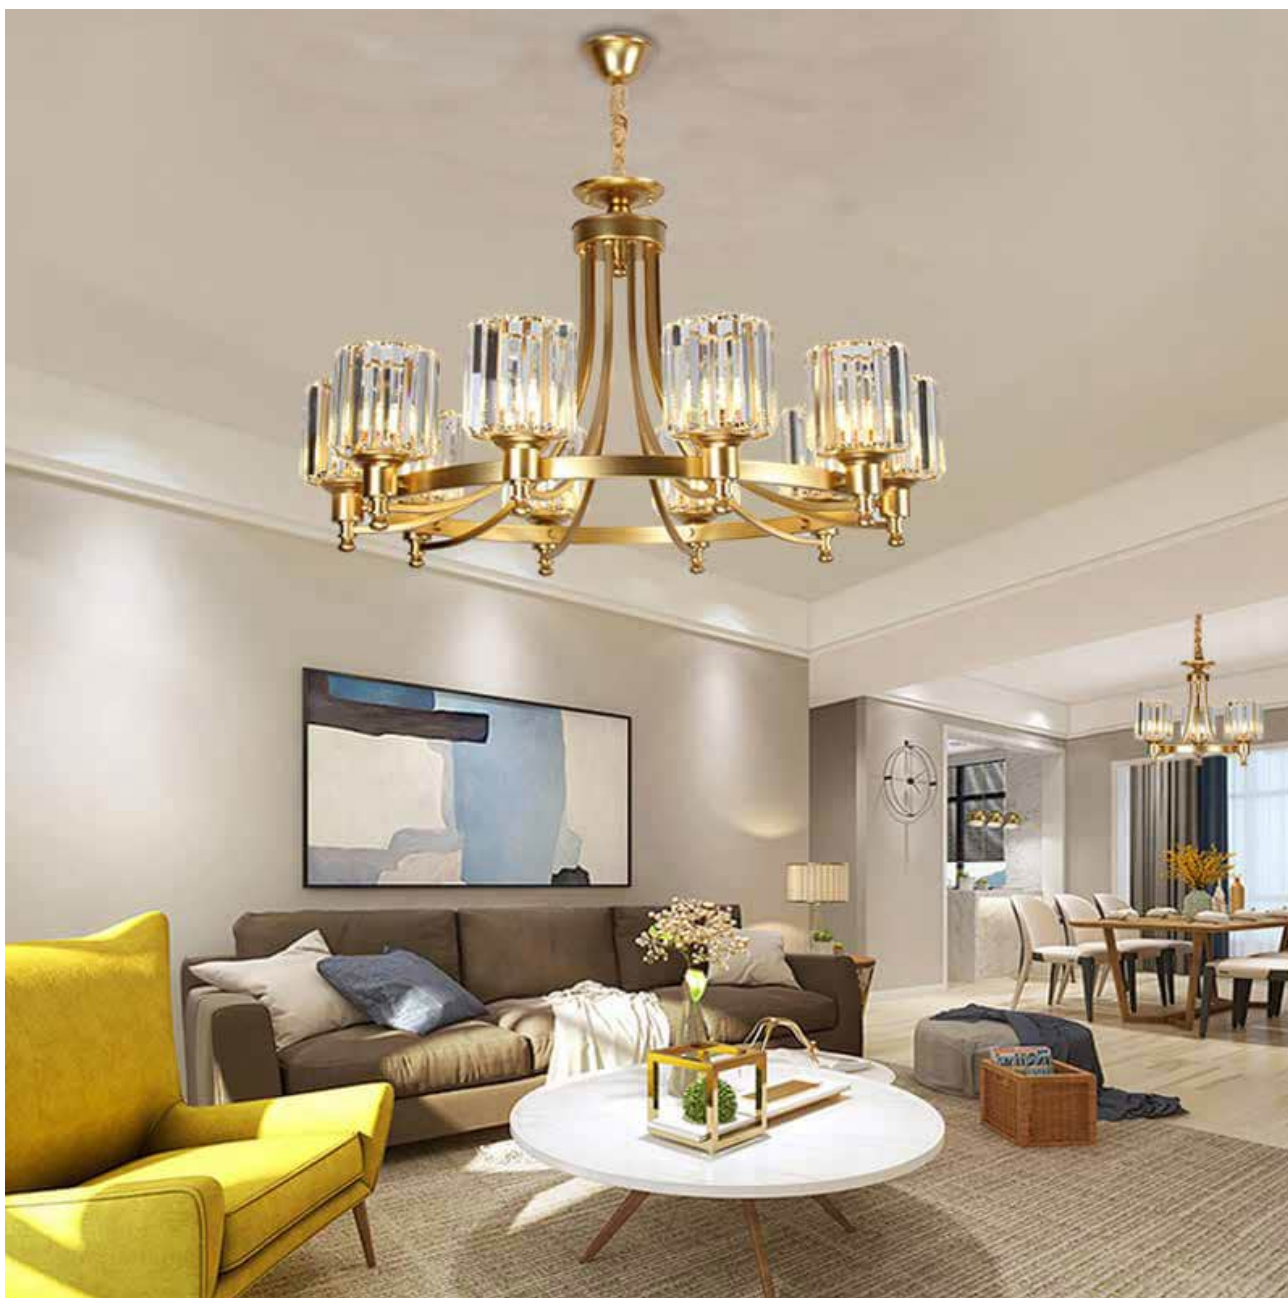

LAMPYHOTELOWE.PL

CC1002

E27 8×60W (bulbs excluded), 3000K

FINISH: GOLD

SIZE: D1000*H1800MM, MADE TO ORDER

LAMPYHOTELOWE.PL

CC1003

E27 5×60W (bulbs excluded), 3000K