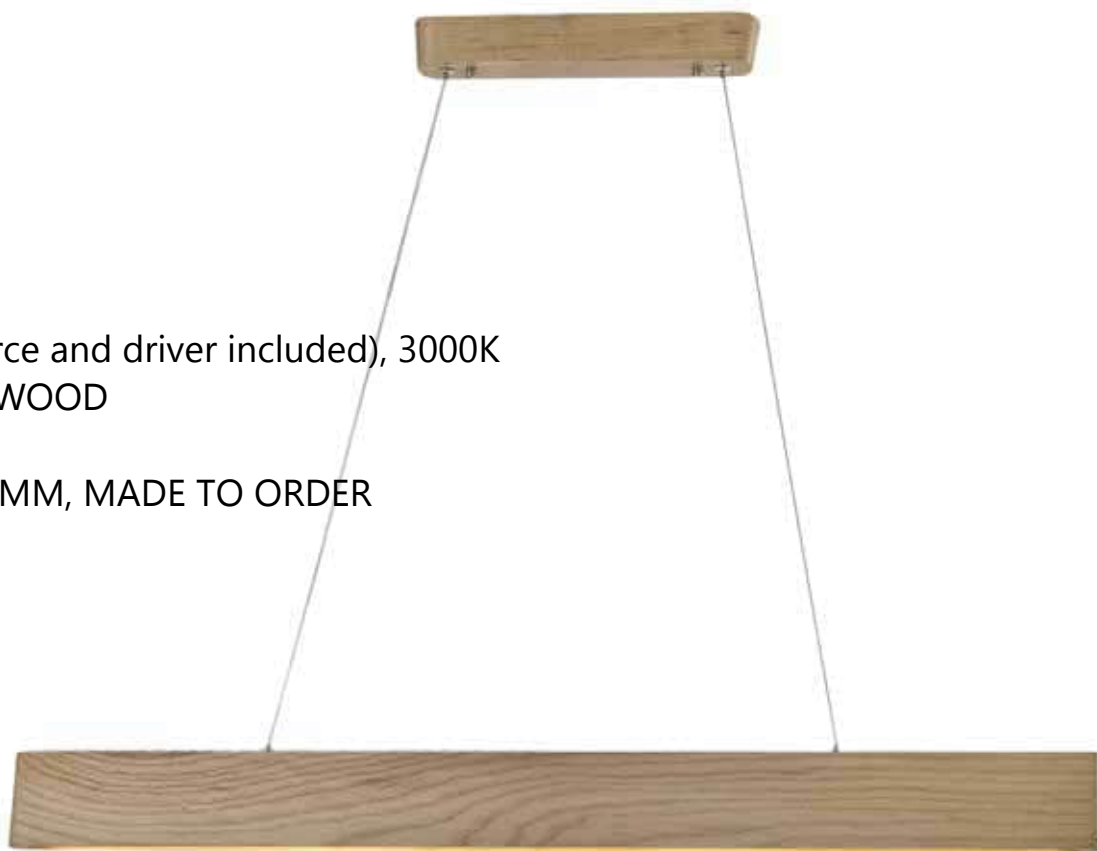

PL1045

LED 95W (LED source and driver included), 3000K
FINISH: MATT BLACK

SIZE: L1500*H1800MM, MADE TO ORDER

PL1043

LED 24W (LED source and driver included), 3000K
FINISH: NATURAL WOOD

SIZE: L1200*H1800MM, MADE TO ORDER