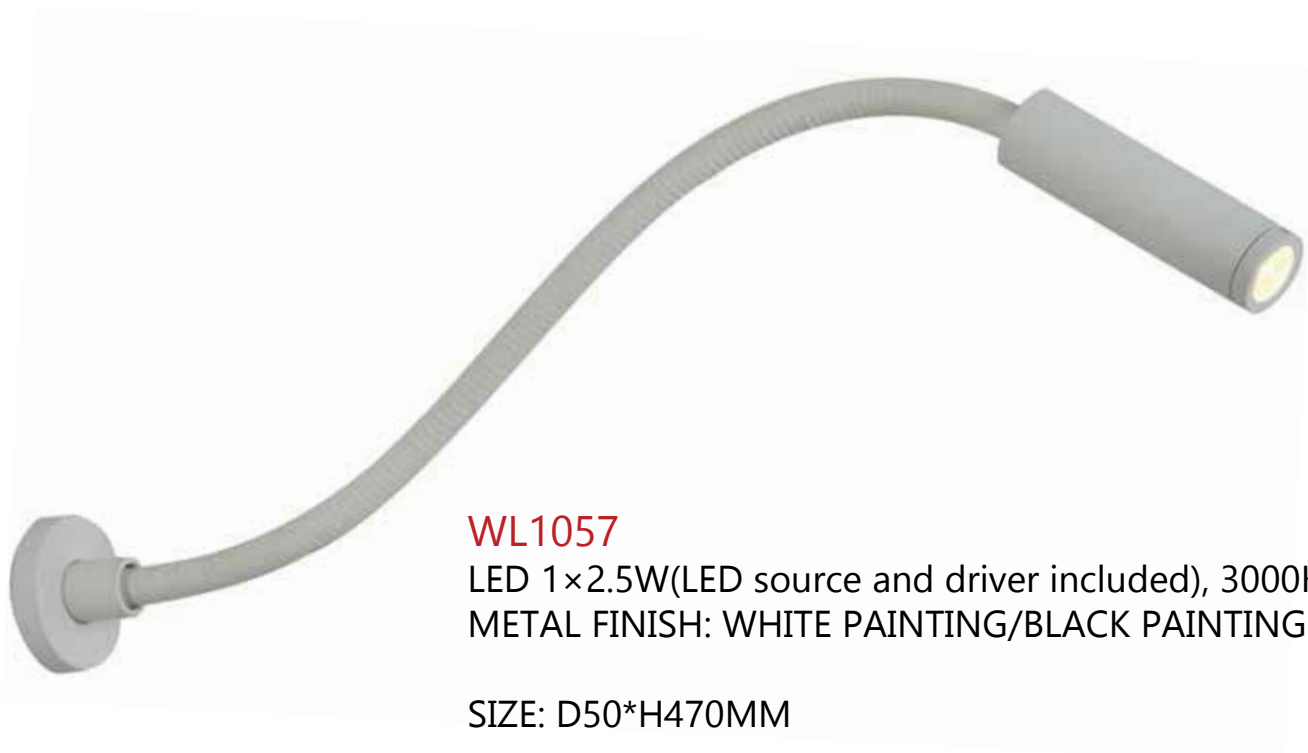

WL1057

LED 1×2.5W(LED source and driver included), 3000K
METAL FINISH: WHITE PAINTING/BLACK PAINTING

SIZE: D50*H470MM