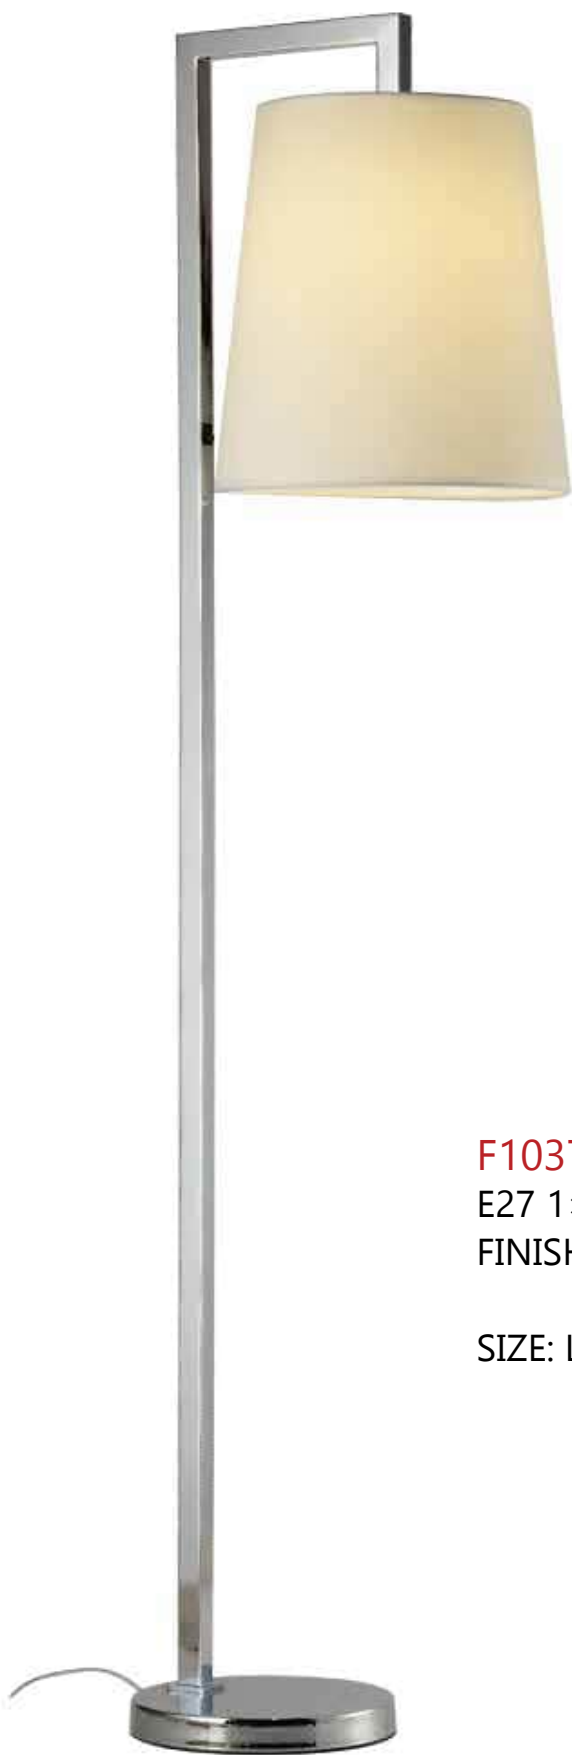

F1037

E27 1×60W (bulb excluded)

FINISH: CHROME

SIZE: L400*W330*H1600MM

LAMPYHOTELOWE.PL