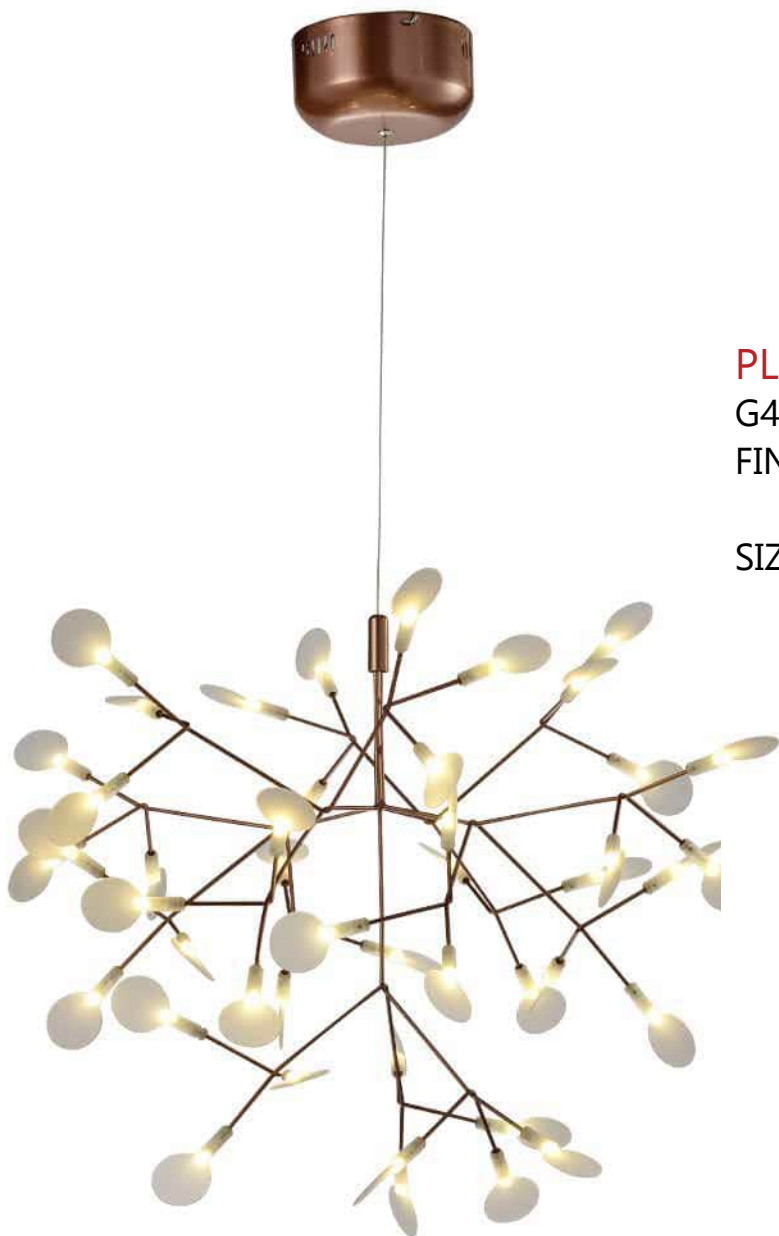

PL1046

G4 27W LED (bulbs included)

FINISH: BROWN

SIZE: D600*H1800MM