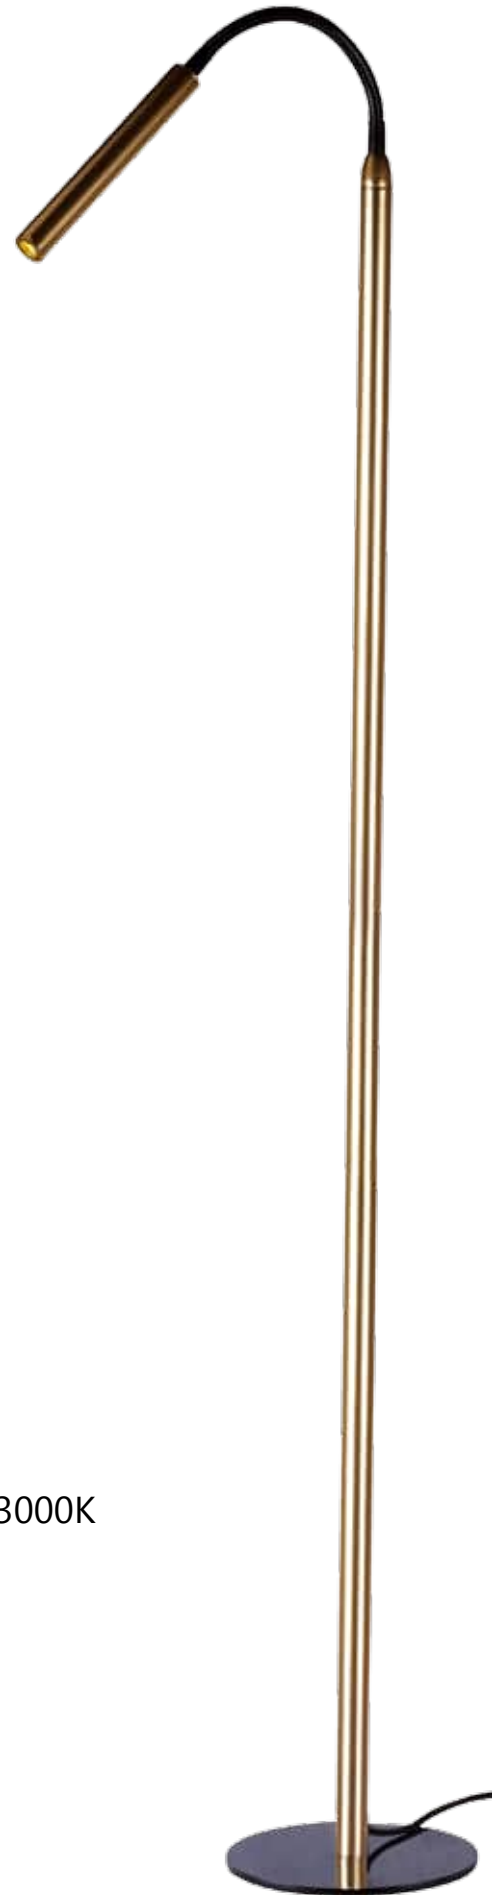

FL2001A

LED 1×2.5W(LED source and driver included),3000K
MENTAL FINISH: MATT GOLD

SIZE: D200*H1750MM

LAMPYHOTELOWE.PL