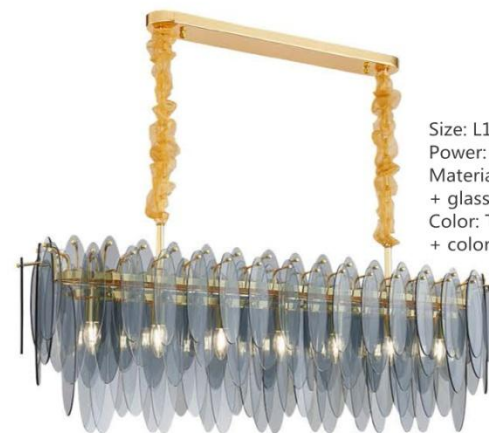

Size:D100X H470mm
 Power: LED*5+5W
 Materia: High quality iron + glass
 Color: Blue + Cream

Size:D250X H260mm
 Power: LED*6+6W
 Materia: High quality iron + glass
 Color: Blue + Cream

Size:D200x H420mm
 Power: LED*6+6W
 Materia: High quality iron + glass
 Color: Blue + Cream

RP1016

 Size: D800x H700mm
 Power: E14*15
 Materia: High quality iron plating titanium gold
 + glass
 Color: Titanium gold + ash glass
 + colored glass

Size: L1200*W250*H3500mm
 Power: E14*8
 Materia: High quality iron plating titanium gold
 + glass
 Color: Titanium gold + ash glass
 + colored glass