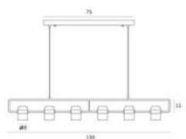

RP1057

P6
Size: L1340XH110X W80mm
Power: LDEX6X5W
Materia: Al+Acrylic
Color: Black+Rose gold
White+Gold