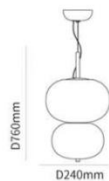

Size: S+M
D300x H630mm
Power: LEDX11W
Materia: Meatl+Glass+Wood
Color: Wood grain. Black