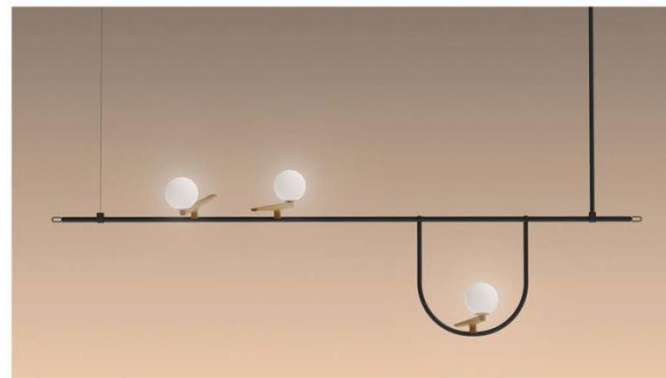

RP1027

Size: D1560X H315mm
Power: G9
Materia: Metal+Glass
Color: Clean+ Black + Gold

RF1001

Size: D750XH1780mm
Power: G9X1
Materia: Metal+Glass
Color: Clean+Black + Gold

RP1027-1

Size: D350X H350mm
Power: G9X1
Materia: Metal+Glass
Color: Clean+Black + Gold

RT1002

Size: D270x H135mm
Power: G9X1
Materia: Metal+Glass
Color: Clean+Black + Gold