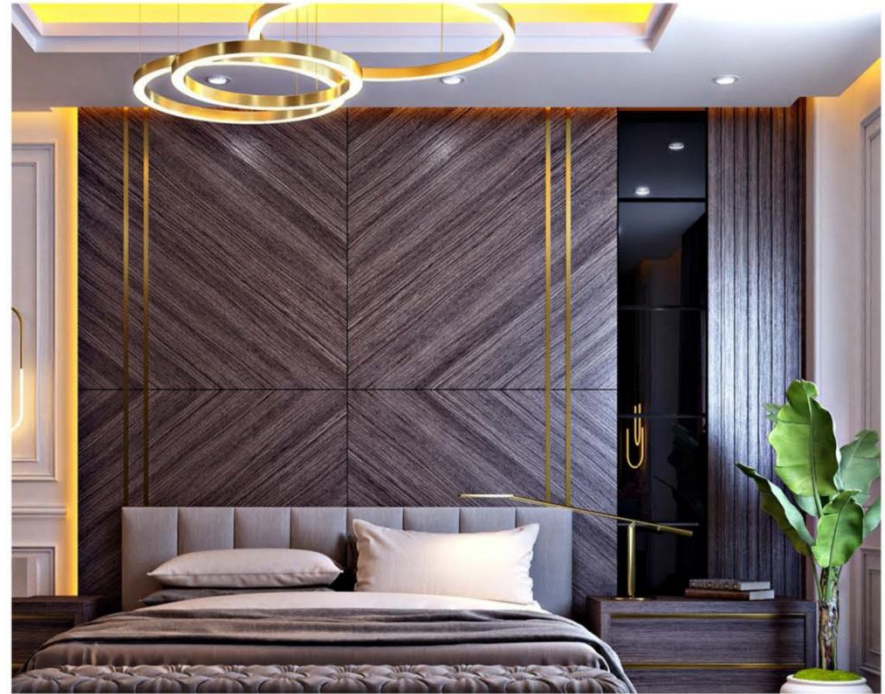

RP1004

Size: D580/800/1000mm
Power: LED
Materia: Stainless steel+tAcrylic
Color: Gold

RC1000

Size:
D400mm 25W
D500mm 31W
D600mm 38W
Color: Titanium
Materia: Stainless steel+ Acrylic

RP1005

Size :
 D300mm LED* 19W、 D400mm LED*25W
 D500mm LED*31W、 D600mm LED*38W
 D700mm LED*44W、 D800mm LED*51W
 D900mm LED*57W、 D1000mm LED*63W
 D1200mm LED*76W、 D1500mm LED*95W
 D1800mm LED*113W
 Material: Stainless Steel + Acrylic
 Material: Stainless Steel + Acrylic
 Color: Copper gold、 Satin Nickel