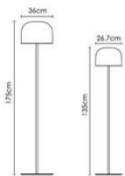

RF1000

Size: D240X H1350mm/D360X H1750mm
Power: LED 14W/24W
Materia: Meati+Glass
Color: Black Chnome, Rose Gold