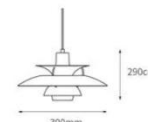

Size: D300X H290mm
Power: E27 3W
Material: Aluminum
Color: White, Other color