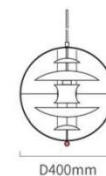

Size: P4
D650x H750
Power: E27X4x5W
Materia: Meatl+Glass
Color: White. Black. Brown

Size: P6
D650x H800mm
Power: E27X6X5W
Materia: Meatl+Glass
Color: White. Black. Brown

RP1079

Size: D200/250/300/350/400/500mm
Power: E27X1X5W
Materia: Meatl+Glass
Color: Clear+Black