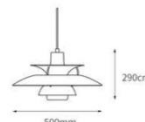

RP1074

Size: D500X H290mm
Power: E27 3W
Material: Aluminum
Color: White, Other color