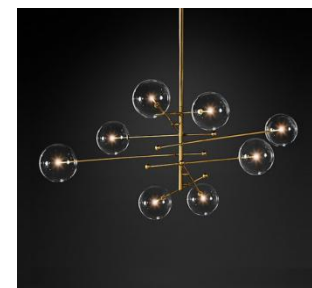

Size: 8
D1200*H950mm
Power : G4* 8(bulbs excluded)
Materia: iron+ glass
Color : brushed antique brass/black