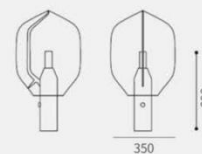

RP1016

 Size: D800x H700mm
 Power: E14*15
 Materia: High quality iron plating titanium gold
 + glass
 Color: Titanium gold + ash glass
 + colored glass

Size: L1200*W250*H3500mm
 Power: E14*8
 Materia: High quality iron plating titanium gold
 + glass
 Color: Titanium gold + ash glass
 + colored glass

Size: L1200*W250*H3500mm
 Power: E14*6
 Materia: High quality iron platingti
 + glass
 Color: Titanium gold + ash glass
 + colored glass

RP1016

Size: D1000X H300mm
 Power: E14*14
 Materia: High quality iron plating titanium gold
 + glass
 Color: Titanium gold + ash glass
 + colored glass

Size: L
 D400x H370mm
 Power: E14x 1
 Materia: MarbleIron
 Color: Black + White

RT1014

Size: D350X H690mm
 Power: E14x1
 Materia: Marble+Glass
 Color: White/Black+Ash/Amber

RP1046

Size: D280X H170mm

Power: LED