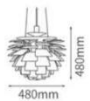

RP1073

Size: D480X H478mm
 Power: E27 3W
 Material: Aluminum
 Color: White, Other color

Size: D600x H580mm
 Power: E27 3W
 Material: Aluminum
 Color: White, Other color

Size: D700xH650mm
 Power: E27 3W
 Material: Aluminum
 Color: White, Other Color