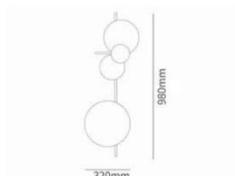

RW1003

Size: D320mm
Power: LEDX3
Materia: Metal+Glass
Color: Multicolour

RW1004

Size: A
D250X H980mm
Power: LEDX3
Materia: Copper+Glass
Color: Gold

Size: C
D430x H600mm
Power: LEDX3
Materia: Copper+Glass
Color: Gold

Size: B
D250X H360mm
Power: LEDX2
Materia: Copper+Glass
Color: Gold

Size: D
D430X H450mm
Power: LEDX4
Materia: Copper+Glass/
Color: Gold