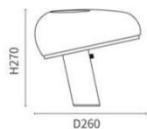

RT1013

Size: S
D260x H270mm
Power: E14X1
Materia: Marble+Iron
Color: Black + White