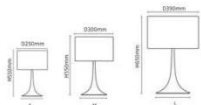

RT1026

Size: S/M/L
D250x H550mm
D300x H550mm
D390x H650mm
Power: E27X1x5W
Materia: Aluminum
Color: Black, White