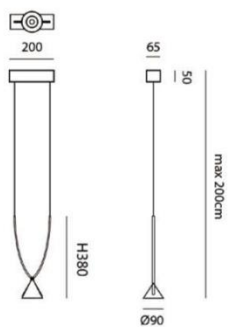

**Turn the lamp body to
 change the direction as you go**

Size: D600x H940mm
 Power: LED*7W+6
 Materia: Hardware + acrylic
 Color: Dumb black

RP1014

Size: D250X H60mm
 Power: LED*16W
 Materia: Iron art + acrylic
 Color: White / Grey/ Black/ Blue /
 Green/ yellow / Pink

RP1016

 Size: D800x H700mm
 Power: E14*15
 Materia: High quality iron plating titanium gold
 + glass
 Color: Titanium gold + ash glass
 + colored glass

Size: L1200*W250*H3500mm
 Power: E14*8
 Materia: High quality iron plating titanium gold
 + glass
 Color: Titanium gold + ash glass
 + colored glass

Size: L1200*W250*H3500mm
 Power: E14*6
 Materia: High quality iron platingti
 + glass
 Color: Titanium gold + ash glass
 + colored glass

RP1016

Size: D1000X H300mm
 Power: E14*14
 Materia: High quality iron plating titanium gold
 + glass
 Color: Titanium gold + ash glass
 + colored glass

Size: D400+D500mm
 Power: LED 15W+25W
 Materia: Aluminum+Iron
 Color: Black+Gold

Size: D300+D500mm
 Power: LED 15W+25W
 Materia: Aluminum+Iron
 Color: Black+Gold

RP1032

Size: D25*L400/L600/L800mm
Light source: LED 3W
Color: Titanium, Gun black, Rose gold
Materia: Stainless steel +Acrylic