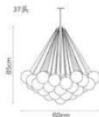

▲
D
D200*H240mm G9 5W
Metal + Marble
White + copper / black

▲
C
D120*H320mm
G9 5W
Metal + Marble
White + copper / black

RP1054

Size: D60*H1200mm
 Power: E27X3WX3
 Materia: Iron+Glass
 Crafts: Plating
 Color: White+Green bronze