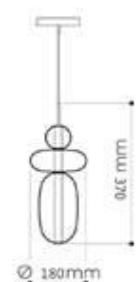

RP1095

Materia: colorful glass + metal
Finish: : colorful glass
Power: LED

Finish: glass
W200*H300
Materia: acylnik, stal, aluminium, acryl
Color: gold