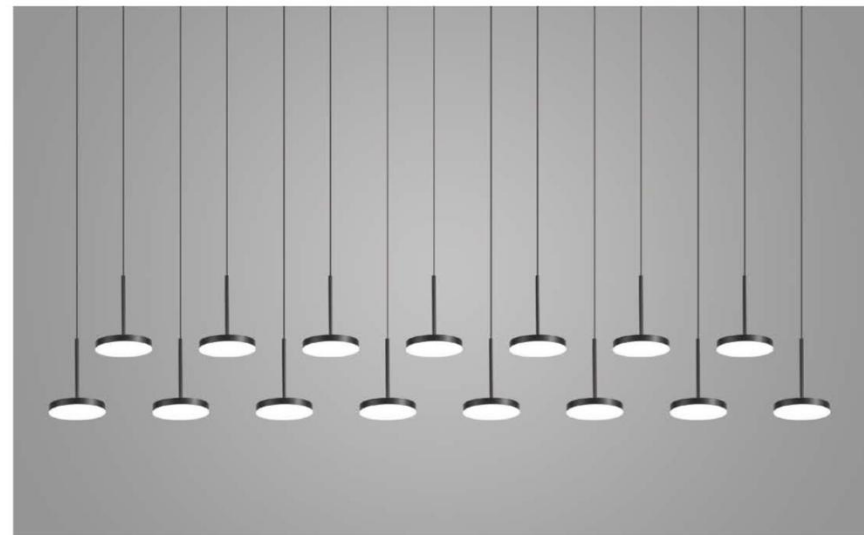

RP1034

Size: D95*H140mm
Light source: LED 4W
Color: Mirror pearl black
+ spray gun black
Material: Iron + Aluminum + Acrylic