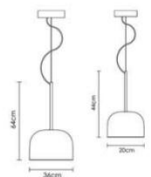

RP1026

Size: D240x H440mm/D360X H640mm
Power: LED 14W/24W
Materia: Meati+Glass
Color: Black Chnome, Rose Gold