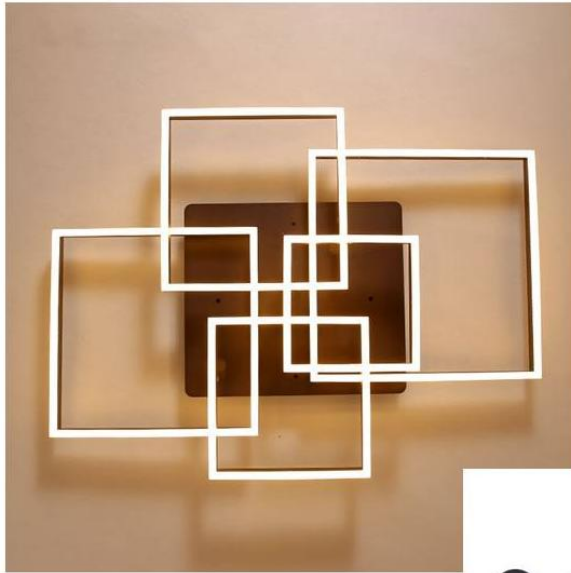

- Eye protection
- Mid light color
- Save electricity
- long life