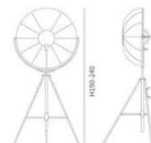

RW1010

Size: L580xW240x H320mm
Power: E14 5W
Materia: Metal+Al
Color: Black+Gold

RT1020

Size: D270xH390mm
Power: E14 5W
Materia: Metal+A
Color: Black+Gold

RF1008

Size: D500xH1600mm
Power: E145W
Materis: Metal+A
Ccelor: Black+Gold

RF1009

Size: D580mm; H1480-1680mm
Power: E27
Materia: Metal+Cloth
Color: White. Black. Flower

Size: D850mm; H1900-2400mm
Power: E27
Materia: Metal+Cloth
Color: White. Black. Flower