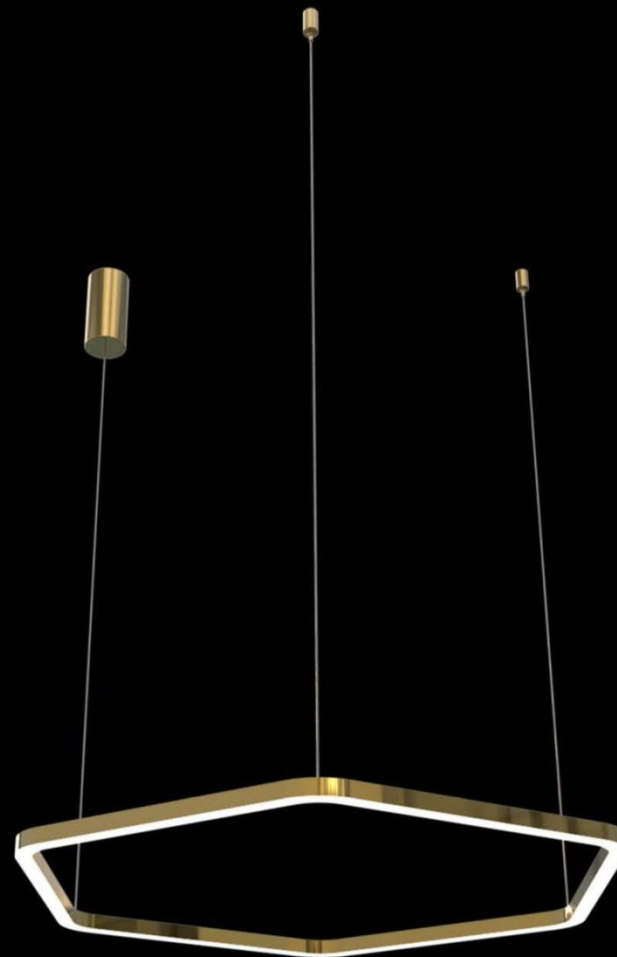

RP1002

Size: L200/300/400/500mm
Power: LED*24/43/58/72W
Materia: Stainless steel
Color: Titanium gold

RP1003

Size: D500/650/880X H120mm
Power: LED*18/28/40W
Materia: Carbon steel painting + glass
Color: Golden sand

RP1004

Size: D580/800/1000mm
Power: LED
Materia: Stainless steel+tAcrylic
Color: Gold

RC1000

Size:
D400mm 25W
D500mm 31W
D600mm 38W
Color: Titanium
Materia: Stainless steel+ Acrylic

RP1005

Size :
 D300mm LED* 19W、 D400mm LED*25W
 D500mm LED*31W、 D600mm LED*38W
 D700mm LED*44W、 D800mm LED*51W
 D900mm LED*57W、 D1000mm LED*63W
 D1200mm LED*76W、 D1500mm LED*95W
 D1800mm LED*113W
 Material: Stainless Steel + Acrylic
 Material: Stainless Steel + Acrylic
 Color: Copper gold、 Satin Nickel