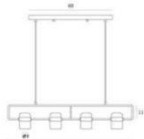

P4
Size: L900x H110x W80mm
Power: LDE X4X5W
Materia: Al+Acrylic
Color: Black+Rose gold
White+Gold