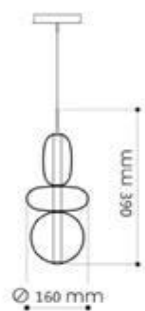

RP1095

Materia: colorful glass + metal
Finish: : colorful glass
Power: LED

Finish: glass
W200*H300
Materia: acylnik, stal, aluminium, acryl
Color: gold