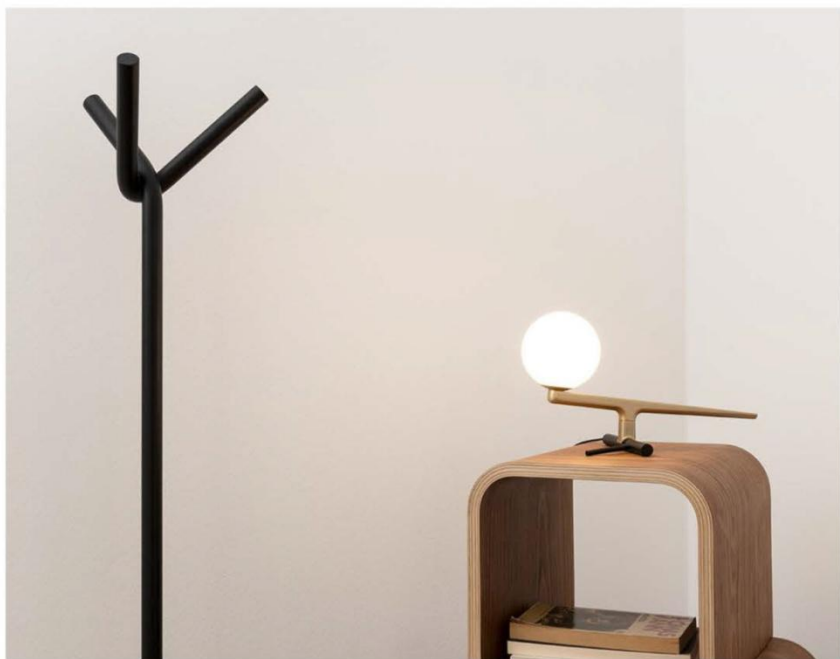

RT1001

Size: D240x H425mm/D360X H600mm
 Power: LED 14W/24W
 Materia: Meati+Glass
 Color: Black Chnome, Rose Gold

RP1026

Size: D240x H440mm/D360X H640mm
 Power: LED 14W/24W
 Materia: Meati+Glass
 Color: Black Chnome, Rose Gold