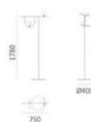

RF1001

Size: D750XH1780mm
Power: G9X1
Materia: Metal+Glass
Color: Clean+Black + Gold