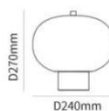

RT1000

Size: D240x H270mm
Power: LEDX5W
Materia: Meatl+Glass+Wood
Color: Wood grain. Black