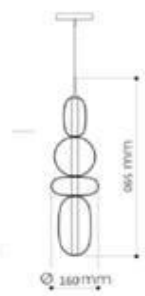

RP1091-12
Power:LED* 60w
Size :D850 mm

RP1092

Materia: iron/acrylic
 Finish: : painting
 Power: LED

RP1093

Materia: iron+glass
 Finish: : White glass/Transparent
 glass
 Power: G9*4

Size:L133*H60cm

Size:L75*H125cm

Size:L180*H60cm

RP1094

Materia: glass,metal
Finish: : chrome/copper/gold
Power: E27*1 60W

Size(CM):
D15/D20/D25/D30
D35/D40/D45

RP1095

Materia: colorful glass + metal
 Finish: : colorful glass
 Power: LED

Finish: glass
 W200*H300
 Materia: acylnik, stal, aluminium, acryl
 Color: gold

RP1097

 Materia: hemp rope
 Finish: : plating/satin polish
 Power:E27*1/ *2W
 Size(CM):
 D99*L1000 D99*L2000 D99*L3000

RP1096

 Materia: aluminum+glass+acrylic
 Finish: : plating/satin polish
 Power:G9*16W
 Size(CM):
 D1900*H1100 / D1900*H1100