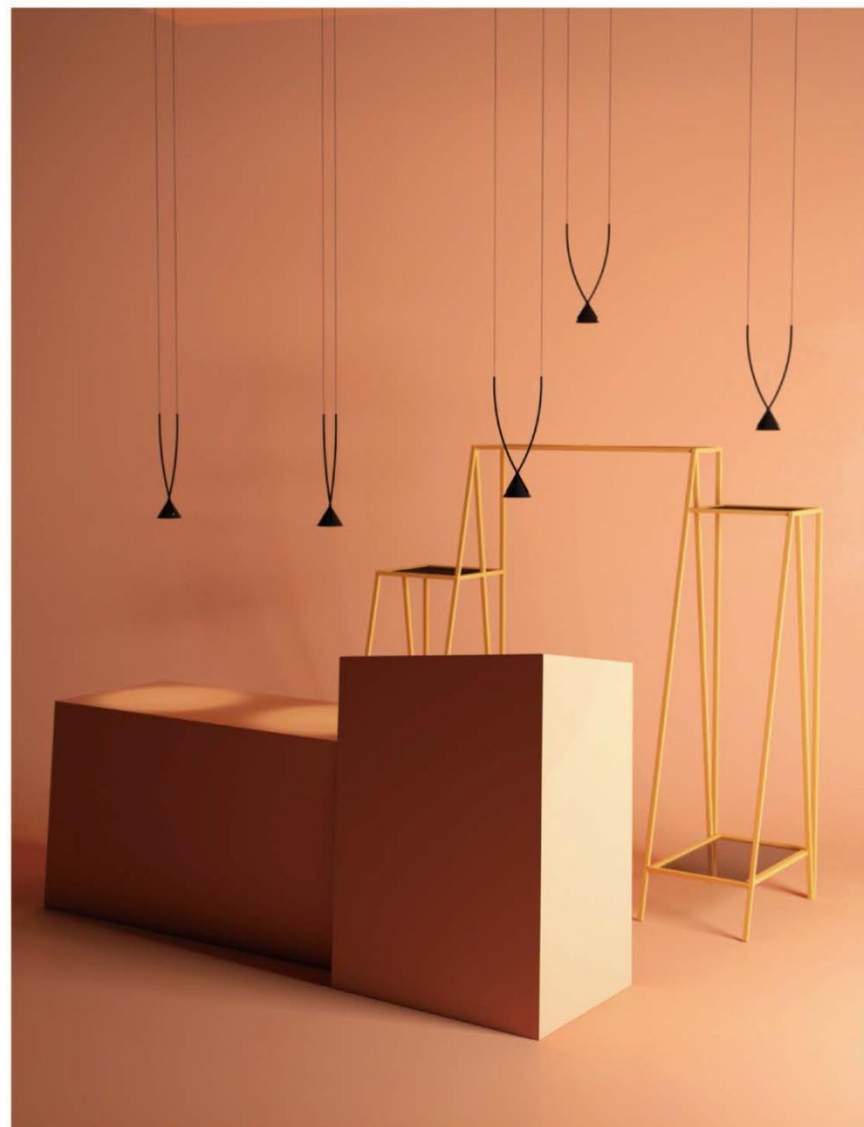

RP1033

Size: D90*H380mm
Light source: LED 3W
Color:Matte black Silver
Materia: Iron + Aluminum