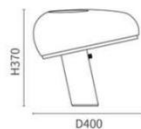

Size: BL
 L390xW590x H2000mm
 Power: LED 24W
 Materia: Iron+Acrylic
 Color: White. Black. Bronze

RF1002

Size: D650X H1 700mm
 Power: LED 36W
 Materia: Iron+Acrylic
 Color: Chrome. Black. White

RT1013

Size: S
 D260x H270mm
 Power: E14X1
 Materia: Marble+Iron
 Color: Black + White