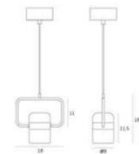

Size: D180X H200x W80mm
Power: LDEX1X5W
Materia: Al+Acrylic
Color: Black+Rose gold
White+Gold