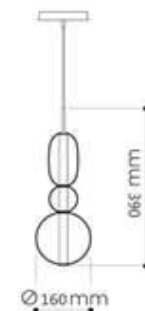

RP1095

Materia: colorful glass + metal
Finish: : colorful glass
Power: LED

Finish: glass
W200*H300
Materia: acylnik, stal, aluminium, acryl
Color: gold