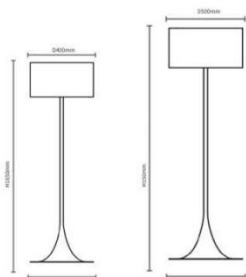

Size: D600x H1500mm
 Power: G4 5W
 Materia: Iron+Glass
 Color: Glass color

RP1068

Size: D100x 1500mm
 Power: G4 5W
 Materia: Stianless Steel+Glass
 Color: Glass color

RT1026

Size: S/M/L
 D250x H550mm
 D300x H550mm
 D390x H650mm
 Power: E27X1x5W
 Materia: Aluminum
 Color: Black, White