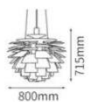

RP1073

Size: D480X H478mm
 Power: E27 3W
 Material: Aluminum
 Color: White, Other color

Size: D600x H580mm
 Power: E27 3W
 Material: Aluminum
 Color: White, Other color

Size: D700xH650mm
 Power: E27 3W
 Material: Aluminum
 Color: White, Other Color