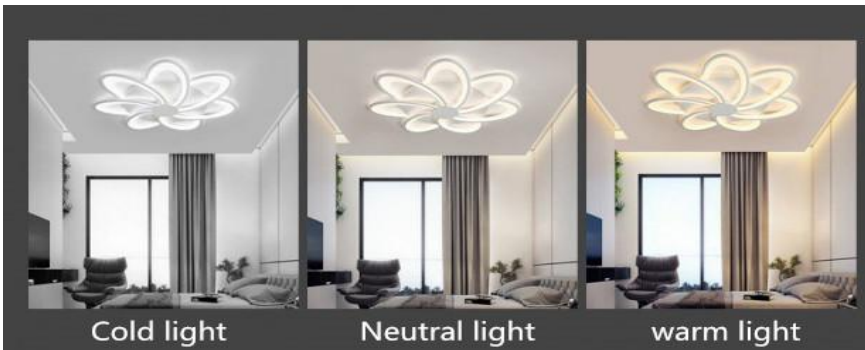

RC1006

Model	picture	size (mm)	light source	Material	lighting area
06-5		D530*75	LED 30W 185-240V. 50/60HZ	Iron+Acrylic	10-15m²
06-6		D630*83	LED 45W 185-240V. 50/60HZ	Iron+Acrylic	15-18m²
06-7		D800*95	LED 60w 185-240V. 50/60HZ	Iron+Acrylic	15-20m²
06-8		D1000*105	LED 90w 185-240V. 50/60HZ	Iron+Acrylic	20-30m²
06-9		D1200*115	LED 100w 185-240V. 50/60HZ	Iron+Acrylic	25-35m²