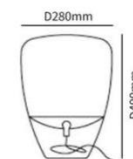

RF1026

Size: S
D260X H450mm
Power: E27
Materia: Metal+Glass
Color: Amber. Smoke

Size: M
D370X H750mm
Power: E27
Materia: Metal+Glass
Color: Amber. Smoke

Size: L
D480X H1400mm
Power: E27
Materia: Metal+Glass
Color: Amber. Smoke

RT1036

Size: D280X H400
Power: E27 5W
Materia: Metal+Glass
Color: Amber. Smoke