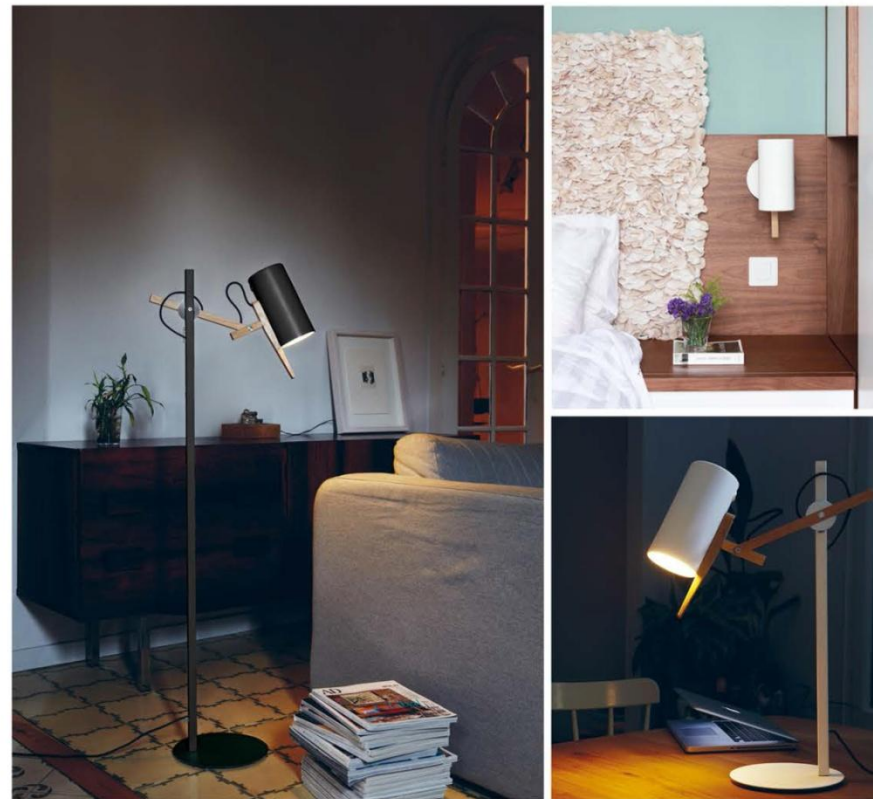

RW1014

Size: W95 X H195X L270mm
Power: E27 5W
Material: Iron + Wood
Color: White Black

RT1028

Size: L440XW240X H600mm
Power: E27 5W
Material: Iron + Wood
Color: White. Black

RF1021

Size: L730X W260x H1200mm
Power: E27 5W
Material: Iron + Wood
Color: White. Black Black