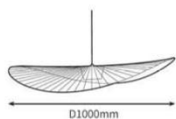

RW1002

Size: L450xW1254x H45mm
Light source: LEDx 10W
Color: Gold
Materia: Copper + aluminum+Acrylic

RP1043

Size: L
L1180xW43xH1500
Light source: LEDx27W
Color: Gold
Materia: Copper + aluminum+ Acrylic

RP1042

Size: D800/D1000/D1390/D1690mm
Power: E27
Materia: Metal+Cloth
Color: Black.Coffee.White.Blue

Size: S
L800xW45xH123mm
Light source: LEDx20W
Color: Gold
Materia: Copper + aluminum+Acrylic