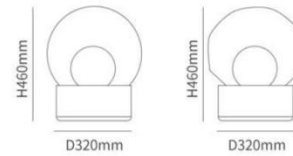

RP1016

 Size: D800x H700mm
 Power: E14*15
 Materia: High quality iron plating titanium gold
 + glass
 Color: Titanium gold + ash glass
 + colored glass

Size: L1200*W250*H3500mm
 Power: E14*8
 Materia: High quality iron plating titanium gold
 + glass
 Color: Titanium gold + ash glass
 + colored glass

Size: L1200*W250*H3500mm
 Power: E14*6
 Materia: High quality iron platingti
 + glass
 Color: Titanium gold + ash glass
 + colored glass

RP1016

Size: D1000X H300mm
 Power: E14*14
 Materia: High quality iron plating titanium gold
 + glass
 Color: Titanium gold + ash glass
 + colored glass

RP1040

Size: 400X 245 X 95mm
 Power: LED 5W
 Materia: Iron+Acrylic
 Color: Rose gold

Size: 335 X 300X 95mm
 Power: LED 5W
 Materia: Iron+Acrylic
 Color: Rose gold

Size: 400X 200 X 95mm
 Power: LED 5W
 Materia: Iron+Acrylic
 Color: Rose gold

Size: S
 L800xW45xH123mm
 Light source: LEDx20W
 Color: Gold
 Materia: Copper + aluminum+Acrylic

RP1044

Size: D450/D600/D800mm
Power: LEDX 18W
Materia: Metal
Color: Gold, Chrome

RT1004

Size: D320x H460mm
 Power: G5X1X3
 Materia: Iron + Glass
 Color: Black+White