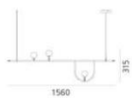

RP1027

Size: D1560X H315mm
Power: G9
Materia: Metal+Glass
Color: Clean+ Black + Gold