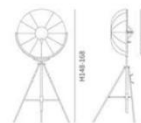

RF1008

Size: D500xH1600mm
Power: E145W
Materis: Metal+A
Ccelor: Black+Gold

RF1009

Size: D580mm; H1480-1680mm
Power: E27
Materia: Metal+Cloth
Color: White. Black. Flower