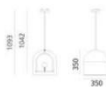

RP1027-1

Size: D350X H350mm
Power: G9X1
Materia: Metal+Glass
Color: Clean+Black + Gold