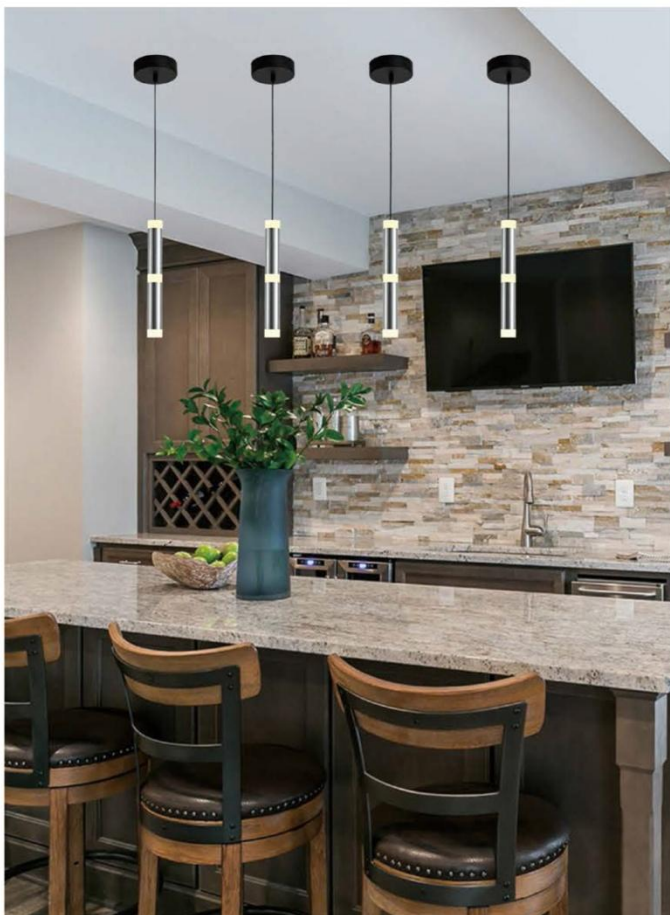

RP1033

Size: D90*H380mm
Light source: LED 3W
Color:Matte black Silver
Materia: Iron + Aluminum

RP1034

Size: D95*H140mm
Light source: LED 4W
Color: Mirror pearl black
+ spray gun black
Material: Iron + Aluminum + Acrylic