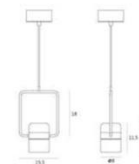

Size: D155X H260 X W80mm
Power: LDEX1X5W
Materia: Al+Acrylic
Color: Black+Rose gold
White+Gold