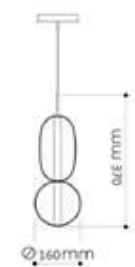

RP1095

Materia: colorful glass + metal
Finish: : colorful glass
Power: LED

Finish: glass
W200*H300
Materia: acylnik, stal, aluminium, acryl
Color: gold