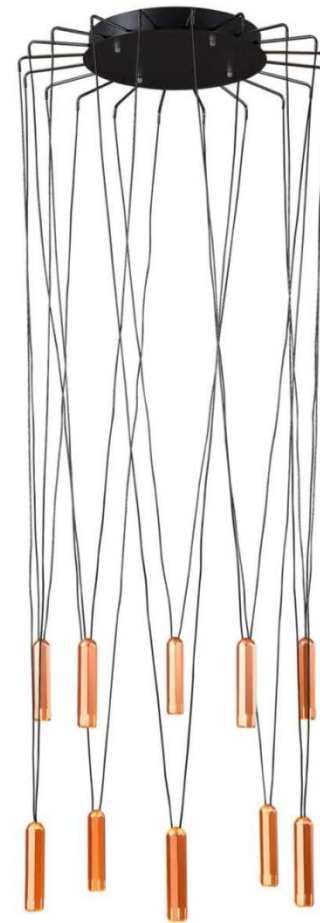

RP1021

Size:
D45XH200*10mm;
Ceiling tray:D400XH50
Power: LED*7W*10
Materia: Aluminum + iron paint
Color: Rose gold oxide + gun black