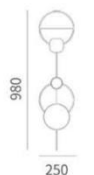

RW1004

Size: A
D250X H980mm
Power: LEDX3
Materia: Copper+Glass
Color: Gold