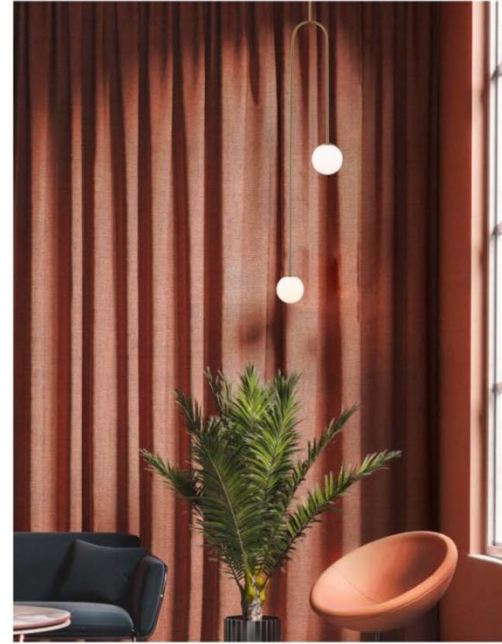

RP1055

Size: S/L
D230X H1230/1630mm
Power: G9*2
Materia: High quality metal plating
Color: Antique copper + Black

Size: D1180x H1220mm
Power: G9*3
Materia: High quality metal plating
Color: Antique copper + Black