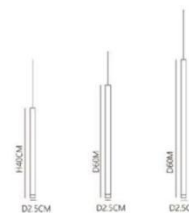

Size: D400+D500mm
 Power: LED 15W+25W
 Materia: Aluminum+Iron
 Color: Black+Gold

Size: D300+D500mm
 Power: LED 15W+25W
 Materia: Aluminum+Iron
 Color: Black+Gold

RP1032

Size: D25*L400/L600/L800mm
Light source: LED 3W
Color: Titanium, Gun black, Rose gold
Materia: Stainless steel +Acrylic