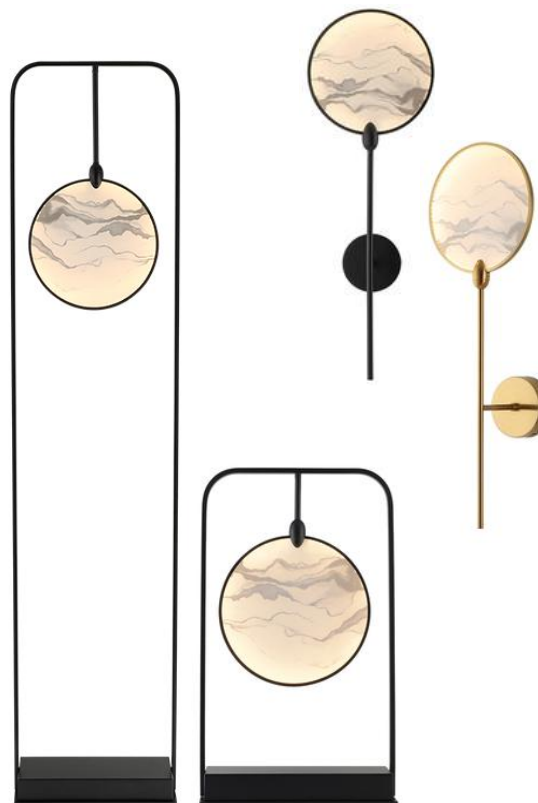

RP1088

Size: D800/D1000/D1200/D1500mm
Power: LED* 35W 1 50W 1 80W / 100W
Materia: stainless steel
Color: brushed gold bronze

RW1020

Size: W250*H730mm
 Power: LED
 Materia: iron, acrylic
 Color: black gold plated,
 original copper painting