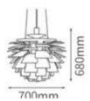

RP1073

Size: D480X H478mm
 Power: E27 3W
 Material: Aluminum
 Color: White, Other color

Size: D600x H580mm
 Power: E27 3W
 Material: Aluminum
 Color: White, Other color

Size: D700xH650mm
 Power: E27 3W
 Material: Aluminum
 Color: White, Other Color