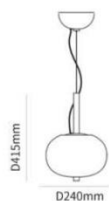

RP1024

Size: S/M/L
D240x H415mm
D300x H500mm
D400x H550mm
Power: LEDX 5W/6W/8W
Materia: Meatl+Glass+Wood
Color: Wood grain. Black