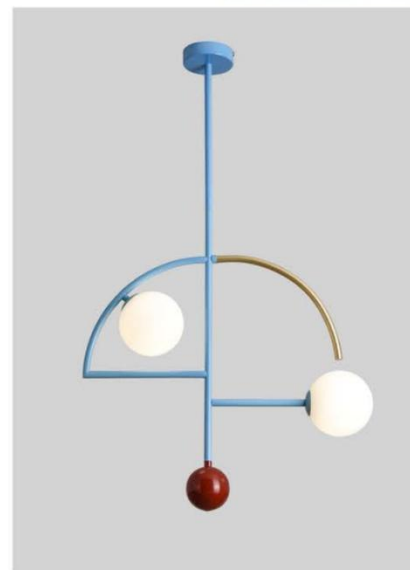

RP1023

Size: L450X H550mm
Power: G9*2
Materia: High quality hardware + glass
Color: Black + Sargent

Size: L500X H550mm
Power: G9*2
Materia: High quality hardware + glass
Color: Black + Sargent