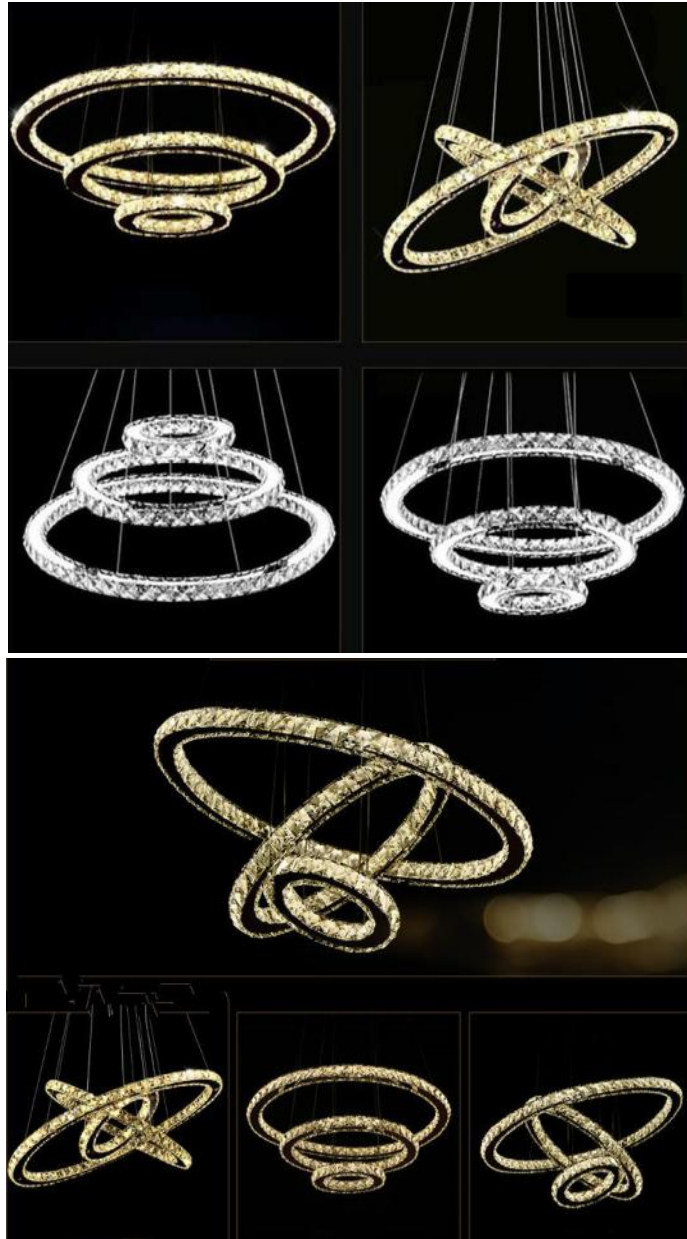

RP1101

Materia: stainless steel+crystal
Finish: : plating
Power: LED chips
Size(CM):D200*400*600

RP1102

Materia: K9 crystal+smelting
Finish: : black painting
Power: LED 35W / LED 45W / LED 70W
Size(CM):D50 / D60 / D80 / D100