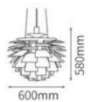

RP1073

Size: D480X H478mm
 Power: E27 3W
 Material: Aluminum
 Color: White, Other color

Size: D600x H580mm
 Power: E27 3W
 Material: Aluminum
 Color: White, Other color

Size: D700xH650mm
 Power: E27 3W
 Material: Aluminum
 Color: White, Other Color