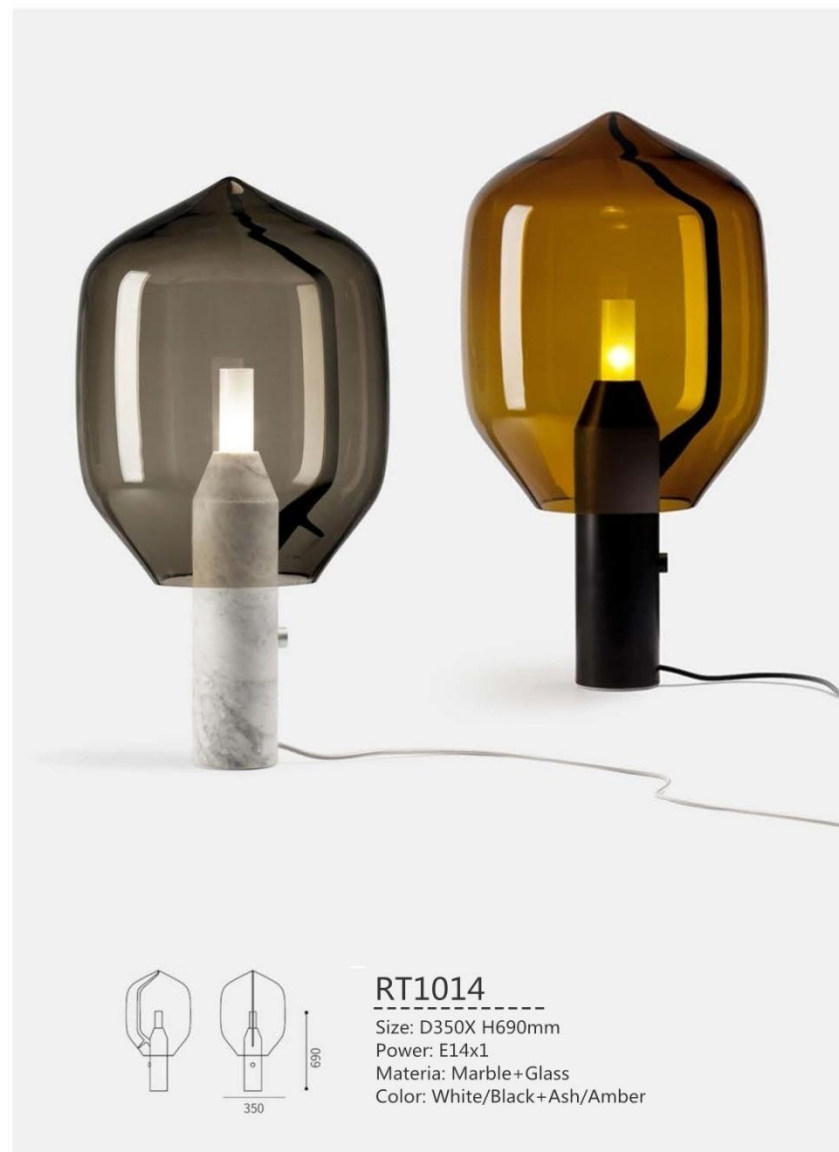

RT1014

Size: D350X H690mm
Power: E14x1
Materia: Marble+Glass
Color: White/Black+Ash/Amber