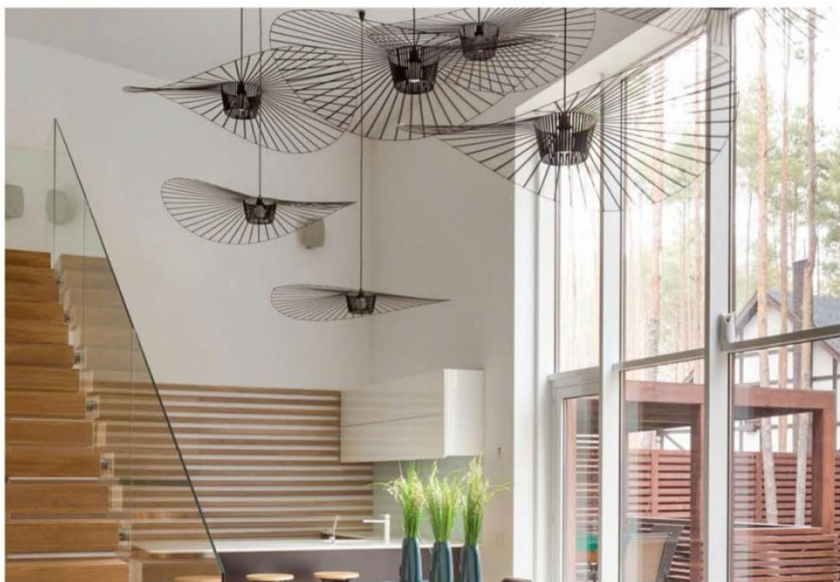

RW1002

Size: L450xW1254x H45mm
Light source: LEDx 10W
Color: Gold
Materia: Copper + aluminum+Acrylic