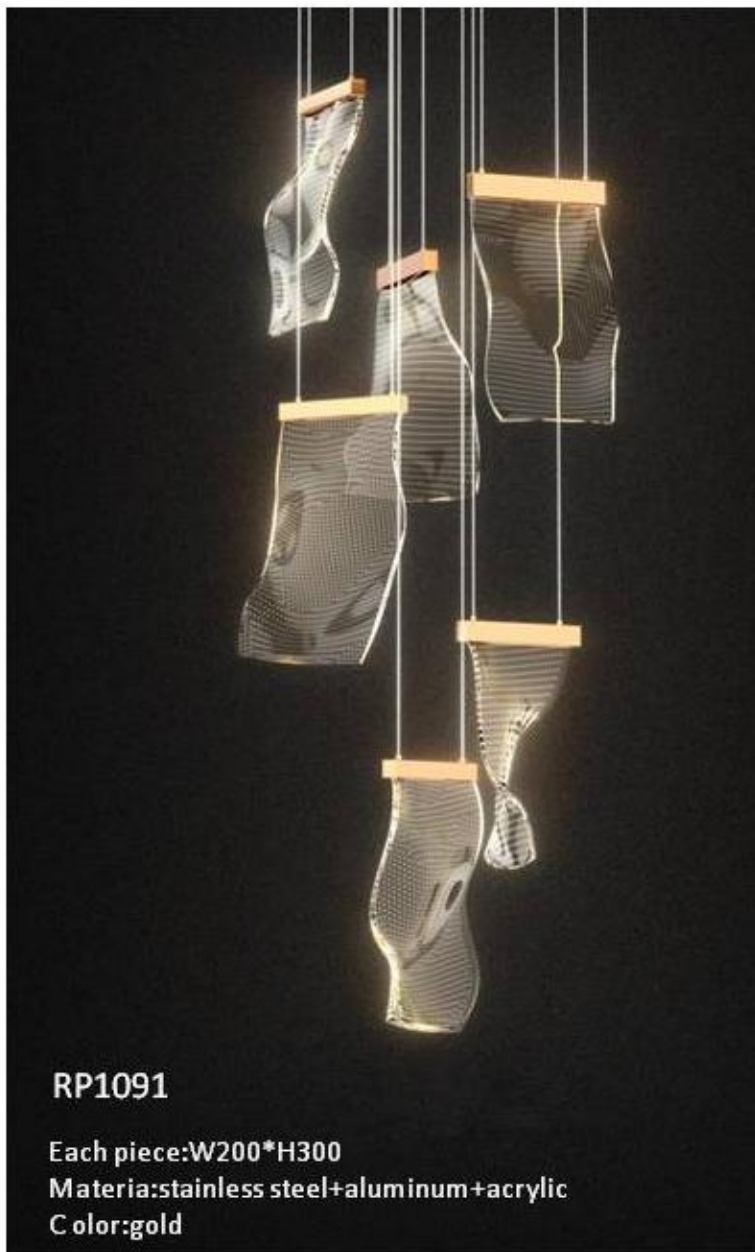

RP1091

Each piece:W200*H300

Materia:stainless steel+aluminum+acrylic

Color:gold