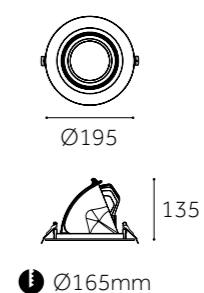

Dimension(mm)

RECTANGULAR Downlight Series

RECESSED 

DOWN LIGHT (SMD)

DOWN LIGHT (SMD)

CFS-010-S

Type	Adjustable 60°
Wattage	20W/28W/38W/48W/60W
Beam Angle	100°
Lumen (lm)	2415/3381/4589/5796/7245
Cut-out (mm) 	215x125
Size (WxLxHmm)	240x145x96
N.W/PC (kgs)	1.1
Q'ty/CTN (pcs)	6

With two built-in switch for changing wattage and color temperature, the downlight shows its cost-effective on saving inventory.

DOWN LIGHT (SMD)

DOWN LIGHT (SMD)

RS-006-S

Type	Adjustable 50°+350°
Wattage	20W/28W/38W
Beam Angle	90°
Lumen (lm)	2298/3385/4553
Cut-out (mm) ⓘ	Ø165
Size (DxHmm)	Ø195x135
N.W/PC (kgs)	1
Q'ty/CTN (pcs)	12

Dimension(mm)

	RS-001-S	RS-003-S
Type	Adjustable 60°+350°	Adjustable 60°+350°
Wattage	20W/28W/38W	20W/28W/38W/50W/60W
Beam Angle	60°	60°
Lumen (lm)	2530/3508/4773	2473/3508/4485/6417/7590
Cut-out (mm) ⓘ	Ø170	Ø215
Size (DxHmm)	Ø195x138	Ø250x144
N.W/PC (kgs)	1.25	2.2
Q'ty/CTN (pcs)	8	6