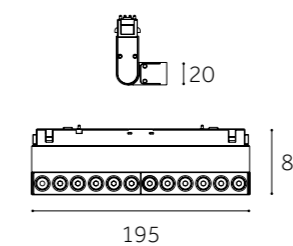

OBS-603251-C	OBS-603252-C
Type	Adjustable 90°	Adjustable 90°
Wattage	9W	9W
Beam Angle	12°/34°/55°	120°
Lumen (lm)	552	610
Cut-out (mm)	/	/
Size (WxLxHmm)	195x20x82	195x20x82
N.W/PC (kgs)	0.4	0.4
Q'ty/CTN (pcs)	25	25

FINISH: ● Black

CCT: 3000K 6000K

DIMMING: Triac 1-10V DALI 2.4G

OBS-603 Series is a DC48V magnetic track system with width 25mm, length 1m/2m optional. Smart solution 2.4G dimming available, 3 CCT changeable and dimmable. Flexible and easy for DIY installation.

Dimension(mm)