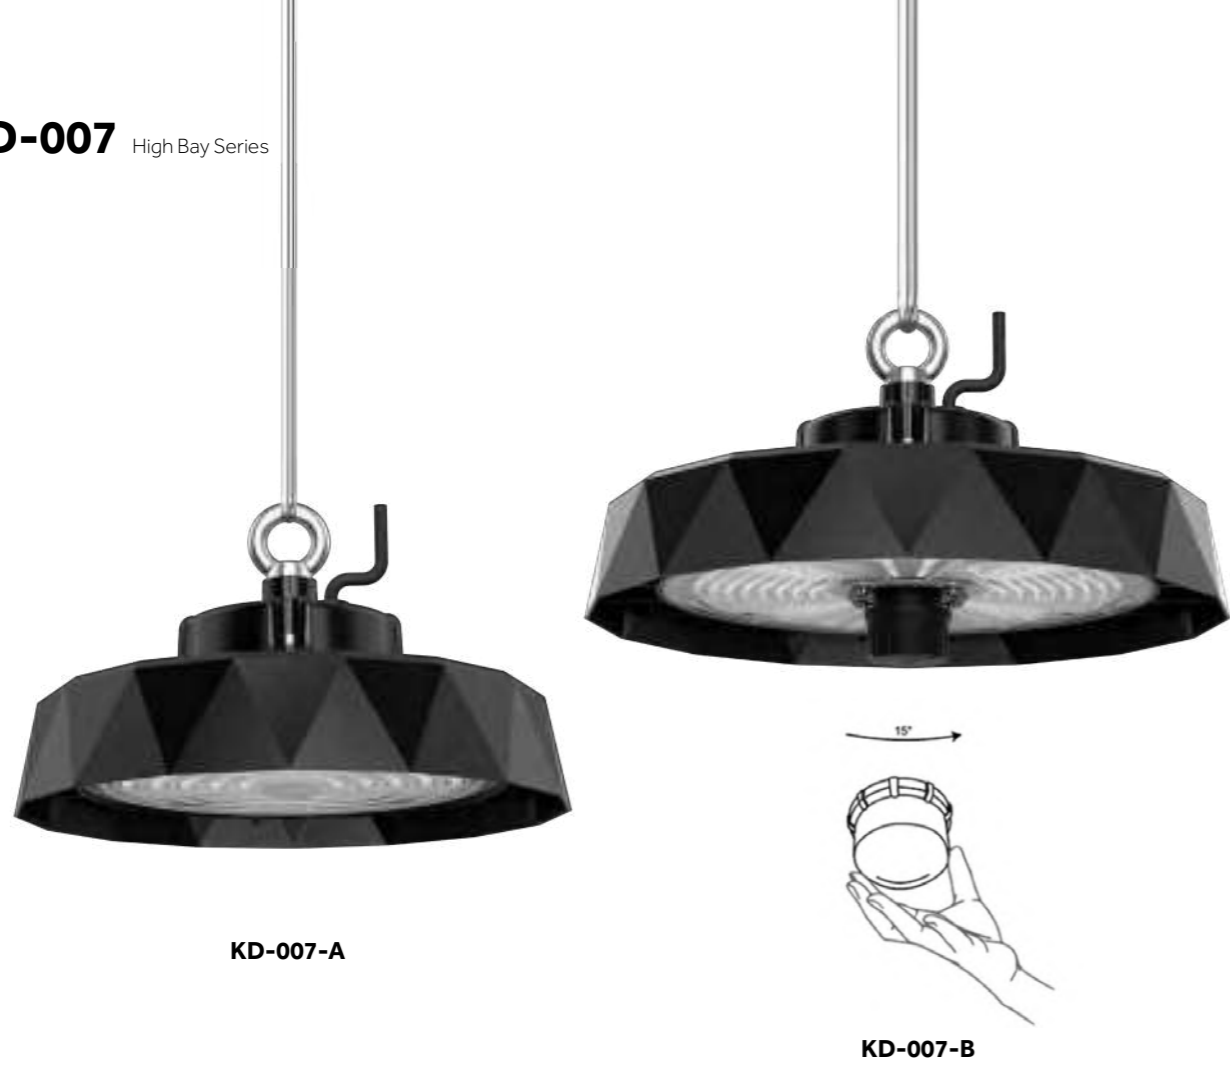

Dimension(mm)

HIGH BAY LIGHT

LAMPYHOTELOWE.PL

KD-007-A

KD-007-B

Type	KD-007-A				KD-007-B			
	Fixed				Fixed			
Wattage	100W	150W	200W	240W	100W	150W	200W	240W
Beam Angle	60°/90°/120°				60°/90°/120°			
Lumen (lm)	15000	22500	30000	36000	15000	22500	30000	36000
Cut-out (mm)	/				/			
Size (DxHmm)	Ø262x175	Ø301x175	Ø350x175	Ø350x175	Ø262x175	Ø301x175	Ø350x175	Ø350x175