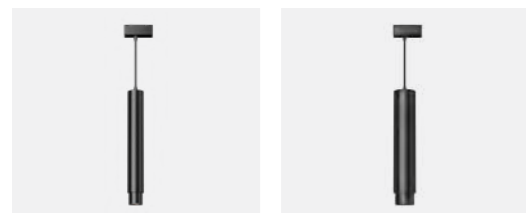

OBS-601241-C P.297-298   **OBS-601242-C** P.297-298