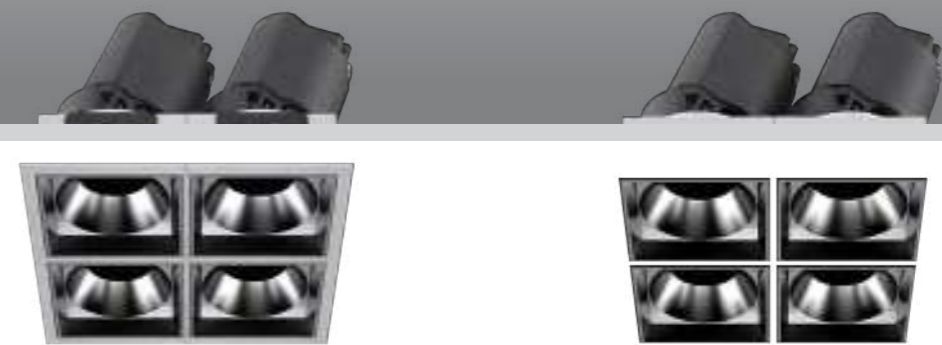

DOWN LIGHT
(COB)

DOWN LIGHT
(COB)

Model	Wattage	Beam Angle	Ring	Whole Lamp	Cut-out (mm)	Size (WxLxHmm)
FXA-W323-2	7Wx2	15°/24°/38°/60°			108.5x55	117x63.5x87.5
FXA-W323-2	7Wx2	15°/24°/38°/60°			111x57.5	107.6x53.8x87.5
FXA-W324-2	12Wx2	8°/15°/24°/38°/60°			150x75	158x84.5x112
FXA-W324-2	12Wx2	8°/15°/24°/38°/60°			152.5x77	147x73.5x112
FXA-W325-2	20Wx2	15°/24°/38°/60°			190x95	198x104.5x137.5
FXA-W325-2	20Wx2	15°/24°/38°/60°			192.5x97	187x93.6x137.5
FXA-W323-3	7Wx3	15°/24°/38°/60°			163x55	171x63.5x87.5
FXA-W323-3	7Wx3	15°/24°/38°/60°			165.5x57.5	161.5x53.8x87.5
FXA-W324-3	12Wx3	8°/15°/24°/38°/60°			222x75	231.5x84.5x112
FXA-W324-3	12Wx3	8°/15°/24°/38°/60°			224.5x77	220.5x73.5x112
FXA-W325-3	20Wx3	15°/24°/38°/60°			284x95	293.5x104.5x137.5
FXA-W325-3	20Wx3	15°/24°/38°/60°			287x97	281x93.6x137.5

Model	Wattage	Beam Angle	Ring	Whole Lamp	Cut-out (mm)	Size (WxLxHmm)
FXA-W323-4	7Wx4	15°/24°/38°/60°			108.5x108.5	117x117x87.5
FXA-W323-4	7Wx4	15°/24°/38°/60°			111x111	107.6x107.6x87.5
FXA-W324-4	12Wx4	8°/15°/24°/38°/60°			150x150	158x158x112
FXA-W324-4	12Wx4	8°/15°/24°/38°/60°			152.5x152.5	147x147x112
FXA-W325-4	20Wx4	15°/24°/38°/60°			190x190	198x198x137.5
FXA-W325-4	20Wx4	15°/24°/38°/60°			192x192	187x187x137.5

OPTIONAL: White Black Silver Golden Gun black Silver mist

OPTIONAL: White Black Silver Golden Gun black Silver mist

OBALS