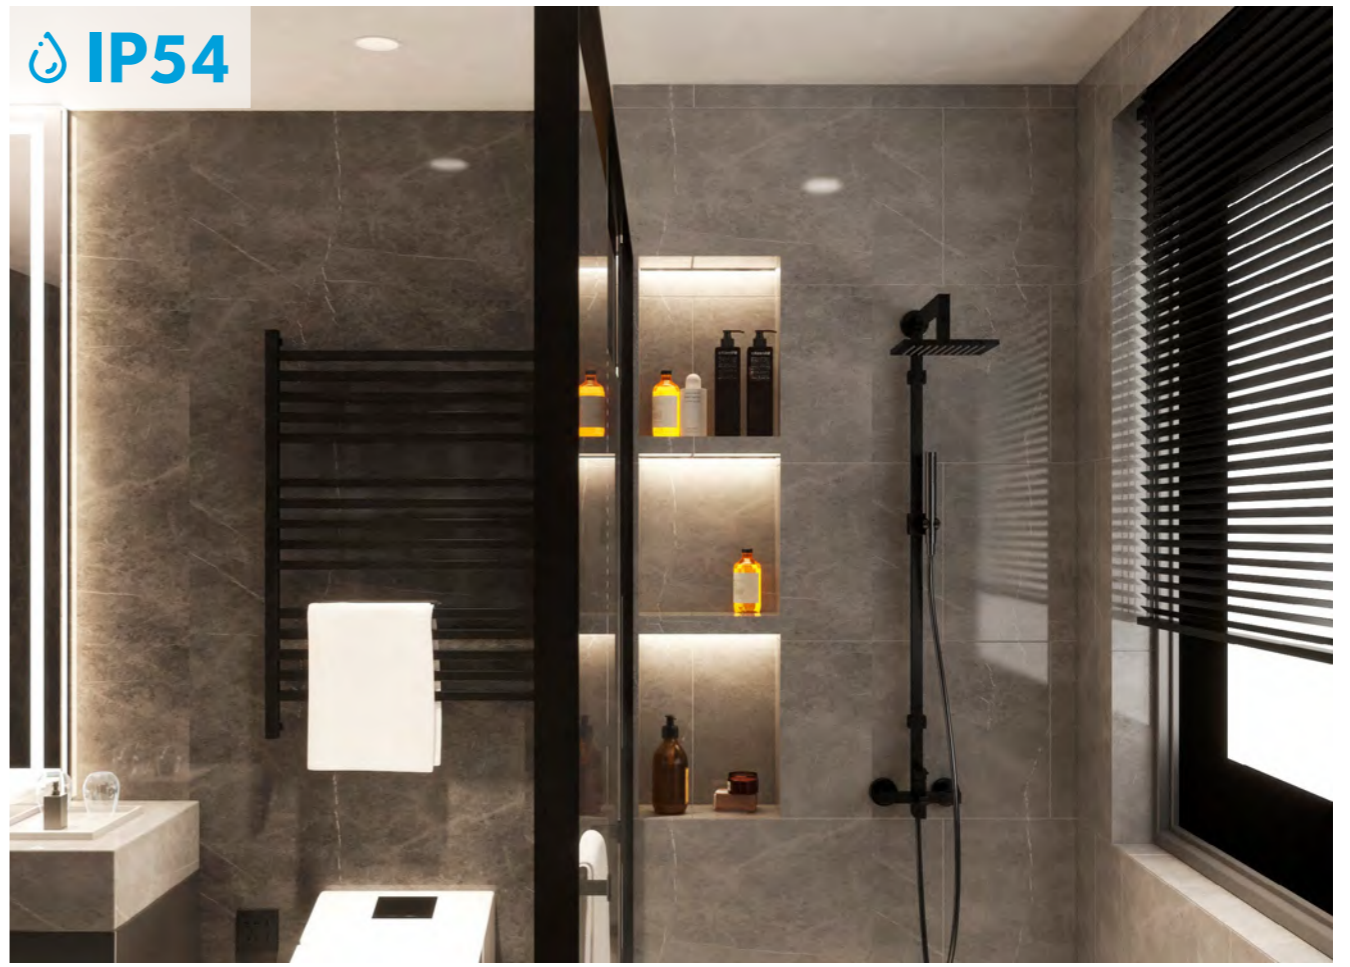

Dimension(mm)

ⓘ Ø75/Ø85/Ø120/Ø145mm

ⓘ Ø75/Ø85/Ø120/Ø150mm

DOWN LIGHT
(COB)

LUX
LED Downlight

IP54

DOWN LIGHT
(COB)

RECESSED SPOTLIGHT