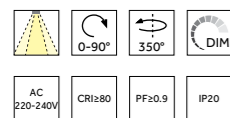

DOWN LIGHT
(Surface&Pendant)

DOWN LIGHT
(Surface&Pendant)

Easy Installation:

Using the sucker to put GU10 LED bulb into the housing easily

FINISH: ○ White ● Black

GU10 Series easy to rotate the angle 350° and tilting 90°, which can meet your needs at various angles. Decoration is no longer limited. Changeable GU10 light source.