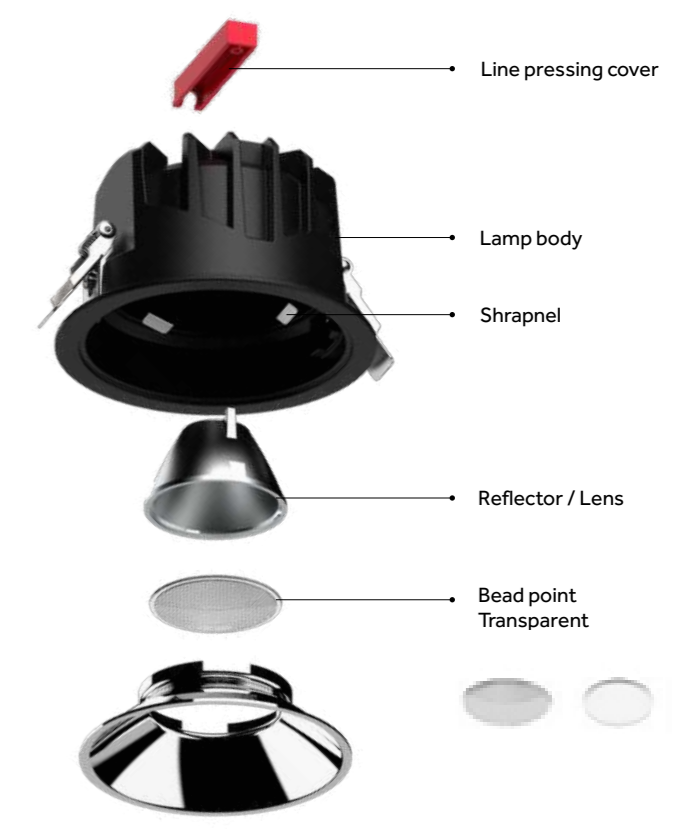

Dimension(mm)

DOWN LIGHT
(COB)

KING KONG

LED Downlight

DOWN LIGHT
(COB)

With color of bright white, bright black, gun black, bright silver, matt silver

Reflector

Lens