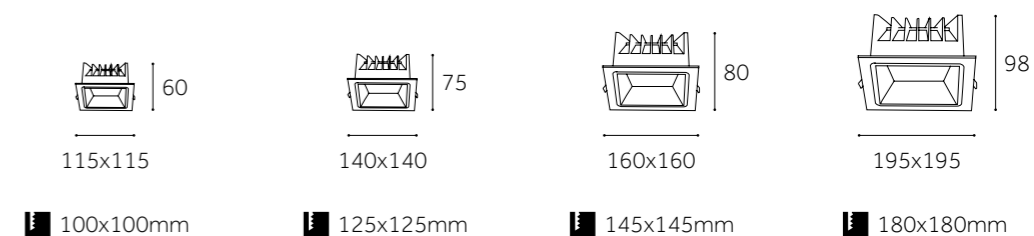

DOWN LIGHT
(COB)

	FT-DL3001F	FT-DL4001F	FT-DL5001F	FT-DL6001F
Type	Fixed	Fixed	Fixed	Fixed
Wattage	10W	20W	30W	40W
Beam Angle	60°	60°	60°	60°
Cut-out (mm)	100x100	125x125	145x145	180x180
Size (WxLxHmm)	115x115x60	140x140x75	160x160x80	195x195x95
Q'ty/CTN (pcs)	50	40	30	18

FINISH: ☐ White

CCT: 3000K 6000K

DIMMING: ☒ No dim ☒ Triac ☒ 1-10V ☒ DALI ☒ Smart lighting

SOAR Series Light source:full spectrum COB LED module, improve color reproduction, Cooling system: passive cooling(perfect design of air convection) heat sink made from die-cast aluminium, using high-quality, environmental protection and no pollution.Optic:unique optical design, highly efficient with uniform distribution, precise light distribution, anti-glare.

Dimension(mm)