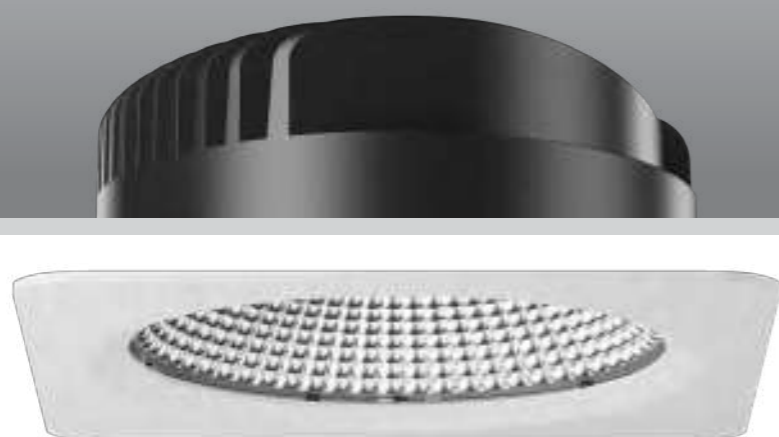

Dimension(mm)

Ø195

ⓘ Ø165mm

Ø245

ⓘ Ø210mm

	YS-DL06M-CF	YS-DL08M-CF
Type	Fixed	Fixed
Wattage	12W/15W/20W/24W/30W/36W	20W/24W/30W/36W/42W/48W
Beam Angle	35°/60°	35°/60°
Lumen (lm)	1357/1650/2250/2640/3320/3980	2250/2640/3320/3980/4620/5280
Cut-out (mm) ⓘ	Ø165	Ø210
Size (WxLxHmm)	180x180x87	235x235x100
N.W/PC (kgs)	1.21	1.78
Q'ty/CTN (pcs)	12	6