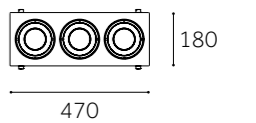

DOWN LIGHT (SMD)

DOWN LIGHT (SMD)

	XF-DD1818CD-S	XF-DD3218M-S	XF-DD4718CD-S
Type	Fixed	Fixed	Fixed
Wattage	10W	10Wx2	10Wx3
Beam Angle	100°	100°	100°
Lumen (lm)	1380	2760	4140
Cut-out (mm)	160x160	305x160	455x160
Size (WxLxHmm)	180x180x33	360x180x33	470x180x33
N.W/PC (kgs)	0.7	1.2	1.75
Q'ty/CTN (pcs)	20	10	6

FINISH: ☐ White ☒ Black

CCT: 3000K 5700K

DIMMING: ☒ Triac ☒ 1-10V ☒ DALI ☒ Smart lighting

XF Series with SMD high efficiency LED chip, external driver. Luminaire color can be black and white for optional. One head, two heads, three heads for optional. Ultra-thin design is suitable for very low ceilings.

Dimension(mm)

160x160mm

305x160mm

455x160mm