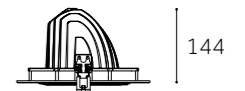

Dimension(mm)

ⓘ Ø170mm

ⓘ Ø215mm

ROUND Grill Light Series

RECESSED 

DOWN LIGHT (SMD)

DOWN LIGHT (SMD)

	RS-DD01-S	RS-DD02-S	RS-DD03-S
Type	Adjustable 60°+350°	Adjustable 60°+350°	Adjustable 60°+350°
Wattage	20W/28W/38W	20Wx2/28Wx2/38Wx2	20Wx3/28Wx3/38Wx3
Beam Angle	60°	60°	60°
Lumen (lm)	2530/3542/4807	5060/7015/8740	7590/10523/13653
Cut-out (mm) 	185x185	185x340	185x510
Size (WxLxHmm)	200x200x150	365x200x150	530x200x150
N.W/PC (kgs)	1.5	3.5	4.5
Q'ty/CTN (pcs)	8	4	3