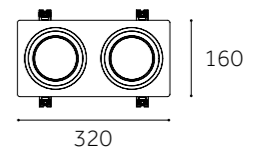

Dimension(mm)

Ø122mm

290x140mm

	WS-SP1415M-C	WS-DD3216M-C
Type	Adjustable 60°+355°	Adjustable 60°+355°
Wattage	10W/15W/20W/25W	10Wx2/15Wx2/20Wx2/25Wx2
Beam Angle	15°/30°/40°	15°/30°/40°
Lumen (lm)	1127/1711/2332/2865	2447/3735/5023/6300
Cut-out (mm) ⓘ	Ø125	290x140
Size (DxHmm)	Ø145x153	320x160x153.5
N.W/PC (kgs)	0.97	2.72
Q'ty/CTN (pcs)	12	4