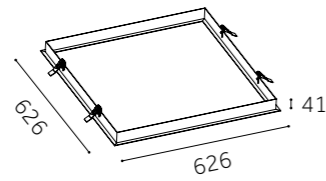

Dimension(mm)

PANEL Accessory

OB-PD6060-V0

OB-PD1230-V0

Type		
Size (WxLxHmm)	626x626x41	326x1226x41
Cut-out (mm)	614x614	314x1214
Used for Panel Light (European standard)	595x595	295x1195
Package size	670x475x680	1270x475x380
Q'ty/CTN (pcs)	10	10
Component	Spring clip(4pcs) +Screw with nut(4pcs)	Spring clip(4pcs) +Screw with nut(4pcs)