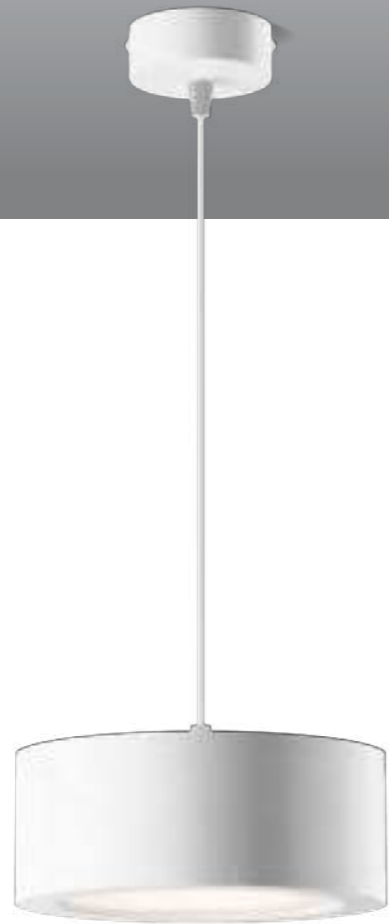

XF-SL04CD-S	XF-SL05CD-S	XF-SL06CD-S	XF-SL08CD-S
Type	Fixed	Fixed	Fixed	Fixed
Wattage	10W	15W	20W	30W
Beam Angle	100°	100°	100°	100°
Lumen (lm)	1380	2070	2760	3795
Cut-out (mm)	/	/	/	/
Size (DxLxHmm)	Ø114x70x1000	Ø149x70x1000	Ø169x70x1000	Ø199x80x1000
N.W/PC (kgs)	0.69	0.96	1.1	1.4
Q'ty/CTN (pcs)	18	12	12	8

DOWN LIGHT
(Surface&Pendant)

DOWN LIGHT
(Surface&Pendant)

FINISH: ☐ White ☒ Black **CCT:** 3000K 6000K

DIMMING: ☒ No dim ☒ Triac ☒ 1-10V ☒ DALI ☒ Smart lighting

XF family products design with various installation options of surface-mounted, recessed, pendant. DC connector design, which can easy to change for different installation style, like downlight, surface mounted downlight, grill light and pendent light. Simple design and easy to install.

Dimension(mm)