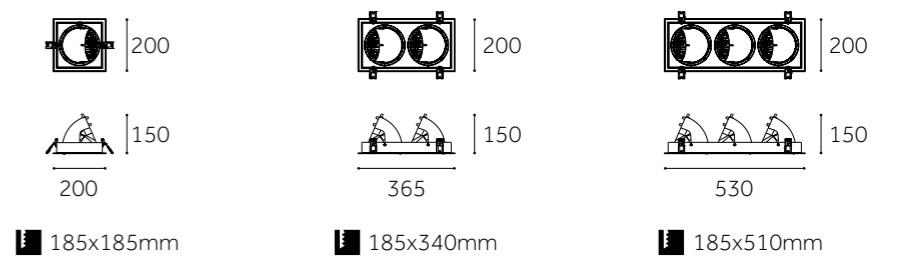

RS-DD01-C&D	RS-DD02-C&D	RS-DD03-C&D
Type	Adjustable 60°+350°	Adjustable 60°+350°	Adjustable 60°+350°
Wattage	20W/28W/38W	20Wx2/28Wx2/38Wx2	20Wx3/28Wx3/38Wx3
Beam Angle	60°	60°	60°
Lumen (lm)	2209/3123/4127	4400/6160/8360	6600/9240/12540
Cut-out (mm)	185x185	185x340	185x510
Size (WxLxHmm)	200x200x150	365x200x150	530x200x150
N.W/PC (kgs)	1.5	3.5	4.5
Q'ty/CTN (pcs)	8	4	3

DOWN LIGHT (COB)

DOWN LIGHT (COB)

FINISH: ☐ White ☐ Silver ☐ Black **CCT:** 3000K 6000K

DIMMING: ☒ Triac ☒ 1-10V ☒ DALI ☒ Smart lighting

RS-DD Series The special advantage of round adjustable Downlight is its adjustable lighting direction, which is 60°vertically and 350°rotatable. Die-casting aluminum shell design makes it with an excellent heat dissipation performance. The high efficiency of this Downlight can reach 110lm/w and CRI is greater than 80 for making everything look more real.

Dimension(mm)