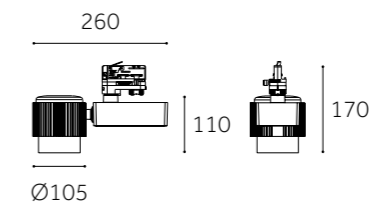

Dimension(mm)

	TLX-TR2611M-C	TLX-TR2611M-CU
Type	Adjustable 170°+350°	Adjustable 170°+350°
Wattage	15W/20W/24W/30W	15W/20W/24W/30W
Beam Angle	15°/24°/38°/45°/60°	15°/24°/38°
Lumen (lm)	2128/2875/3588/4313	2128/2875/3588/4313
Cut-out (mm) ⓘ	/	/
Size (WxLxHmm)	260xØ105x170	260xØ105x170
N.W/PC (kgs)	1.5	1.5
Q'ty/CTN (pcs)	9	9

FINISH: ● Black

CCT: 3000K 6000K

DIMMING: ✓ Triac ✓ 1-10V ✓ DALI ✓ Smart lighting

SIRIUS Series light with COB LED chip. 15°/24°/38°/45°/60° beam angle. UGR<19.

Dimension(mm)

	NS-TR2017M-S	NS-TR2017M-C
Type	Adjustable 60°+355°	Adjustable 60°+355°
Wattage	10W/15W/20W/25W	10W/15W/20W/25W
Beam Angle	95°	15°/25°/40°
Lumen (lm)	1116/1710/2332/2841	1145/1760/2399/2990
Cut-out (mm) ⓘ	/	/
Size (DxHmm)	Ø130x170	Ø130x170
N.W/PC (kgs)	0.94	0.94
Q'ty/CTN (pcs)	12	12