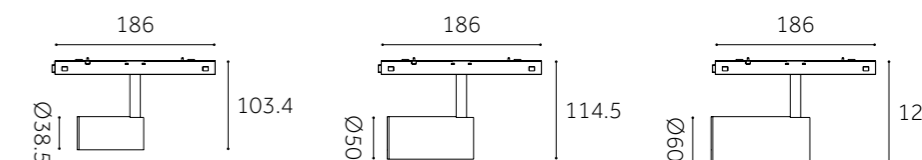

TRACK SYSTEM
MAGNET

TRACK SYSTEM
MAGNET