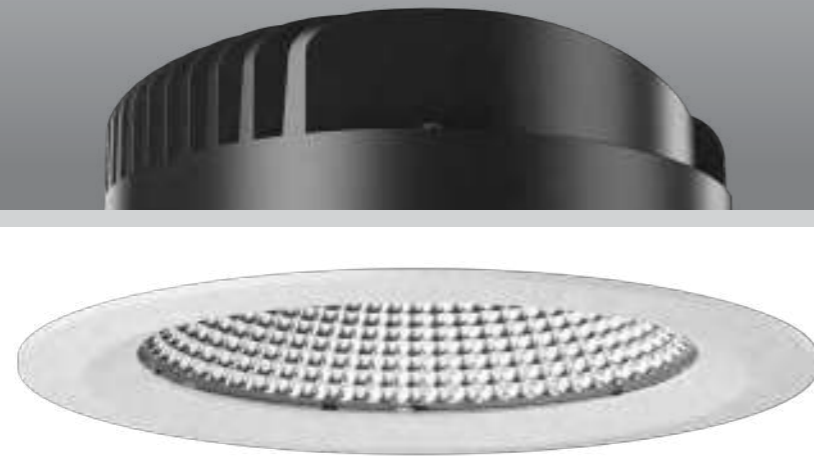

YS-DL06M-C	YS-DL08M-C
Type	Fixed	Fixed
Wattage	12W/15W/20W/24W/30W/36W	20W/24W/30W/36W/42W/48W
Beam Angle	35°/60°	35°/60°
Lumen (lm)	1357/1650/2250/2640/3320/3980	2250/2640/3320/3980/4620/5280
Cut-out (mm) ⓘ	Ø165	Ø210
Size (DxHmm)	Ø195x86	Ø245x100
N.W/PC (kgs)	1.2	1.78
Q'ty/CTN (pcs)	12	6

DOWN LIGHT
(COB)

DOWN LIGHT
(COB)

FINISH: ☐ White frame + Black heat sink **CCT:** 3000K 6000K

DIMMING: ☒ Triac ☒ 1-10V ☒ DALI ☒ Smart lighting

AEROLITE Series New structure with compact and portable design, Varisized hole size for your option, it can fully meet different requirements. Round frame and square frame for your choose.

Dimension(mm)

Ø195

ⓘ Ø165mm

Ø245

ⓘ Ø210mm