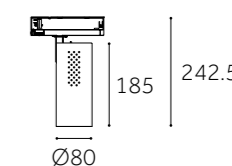

Dimension(mm)

162

Ø60

120 172.5

162

Ø70

140 192.5

162

Ø85

146 198.5

	KM-TR8026-C	KM-TR8026-C&D
Type	Adjustable 90°+355°	Adjustable 90°+355°
Wattage	30W/35W/40W	30W/35W/40W
Beam Angle	22°/36°/48°/60°	20°/30°/40°/55°
Lumen (lm)	3030/3535/4040	3540/4250/4640
Cut-out (mm) ⓘ	/	/
Size (DxHmm)	Ø80x242.5	Ø80x242.5
N.W/PC (kgs)	0.6	0.6
Q'ty/CTN (pcs)	16	16

Dimension(mm)

	BJ-CX90A-C	BJ-ZH90B-C	BJ-PG90C-C
Type	Adjustable 90°+350°	Adjustable 90°+350°	Adjustable 90°+350°
Wattage	30W	30W	30W
Beam Angle	15°-46°	15°/24°/36°	28°x75°
Lumen (lm)	2850	2870	2430
Cut-out (mm) ⓘ	/	/	/
Size (DxHmm)	Ø93x269.5	Ø90x246	Ø90x246
N.W/PC (kgs)	1.22	1.06	1.03
Q'ty/CTN (pcs)	12	12	12