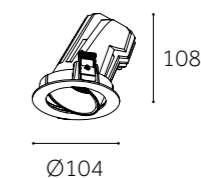

OBS-MS75M-C&D	OBS-MS95M-C&D	OBS-MS125M-C&D
Type	Adjustable 30°+350°	Adjustable 30°+350°	Adjustable 30°+350°
Wattage	10W	20W	30W
Beam Angle	15°/24°/38°	15°/24°/38°	15°/24°/38°
Lumen (lm)	1100	2200	3300
Cut-out (mm) ⓘ	Ø75	Ø95	Ø125
Size (DxHmm)	Ø85x80	Ø104x108	Ø132x127
N.W/PC (kgs)	0.3	0.51	0.84
Q'ty/CTN (pcs)	50	30	20

DOWN LIGHT
(COB)

DOWN LIGHT
(COB)

FINISH: ☐ White ☒ Black **CCT:** 3000K 6000K

OPTIONAL: ☐ Bright white ☒ Bright black ☐ Gun black ☐ Silver ☐ Matt silver

DIMMING: ☒ No dim ☒ Triac ☒ 1-10V ☒ DALI ☒ Smart lighting

MAMBA Series The asymmetrical radiator design of the integrated radiator shows its individual appearance. It can be rotated 360°, the maximum swing angle is 30°. Available to use in various scenes and projects. Few spotlights on the market can achieve deep anti-glare, and can do UGR<10 with honeycomb.

Dimension(mm)

ⓘ Ø75mm

ⓘ Ø95mm

ⓘ Ø125mm