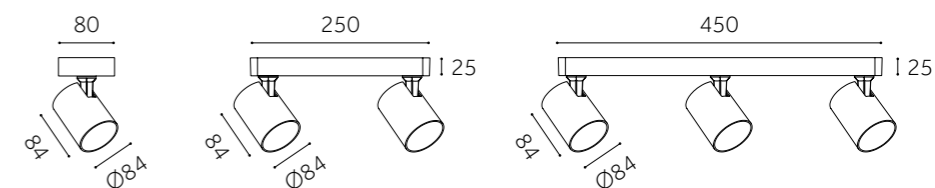

Dimension(mm)