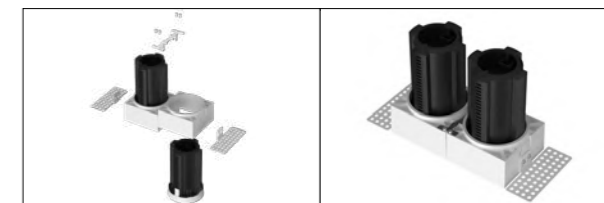

VANIE Series Free splicing approach, flexible configuration according to personalized or architectural request.