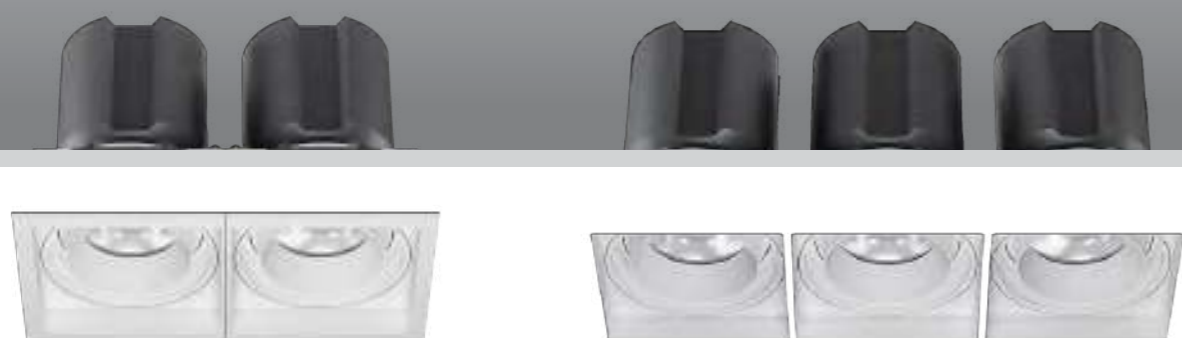

Model	Wattage	Beam Angle	Ring	Whole Lamp	Cut-out (mm)	Size (WxLxHmm)
FXC-S323-1	7W	10°/15°/24°/38°/60°			55x55	63.5x63.5x88
FXC-S323-1	7W	10°/15°/24°/38°/60°			57.5x57.5	53.8x53.8x94
FXC-S324-1	20W	10°/15°/24°/38°/60°			75x75	84.5x84.5x112
FXC-S324-1	20W	10°/15°/24°/38°/60°			77x77	73.5x73.5x112
FXC-S325-1	35W	10°/15°/24°/38°/60°			95x95	104.5x104.5x144
FXC-S325-1	35W	10°/15°/24°/38°/60°			97x97	93.6x93.6x144
FXC-C-S323-1	7Wx2	10°/15°/24°/38°/60°			120x60	129.5x68.5x85
FXC-C-S323-1	7Wx2	10°/15°/24°/38°/60°			120x62	115.5x54.5x85
FXC-C-S324-1	20Wx2	10°/15°/24°/38°/60°			164x77	180x90.5x112
FXC-C-S324-1	20Wx2	10°/15°/24°/38°/60°			166.5x79.5	163x73.5x112
FXC-C-S325-1	35Wx2	10°/15°/24°/38°/60°			207x95	223.5x109.5x139
FXC-C-S325-1	35Wx2	10°/15°/24°/38°/60°			209x97	207.5x93.5x139