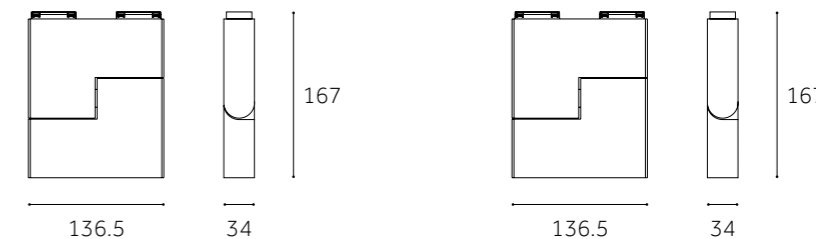

TRACK SYSTEM
MAGNET

TRACK SYSTEM
MAGNET