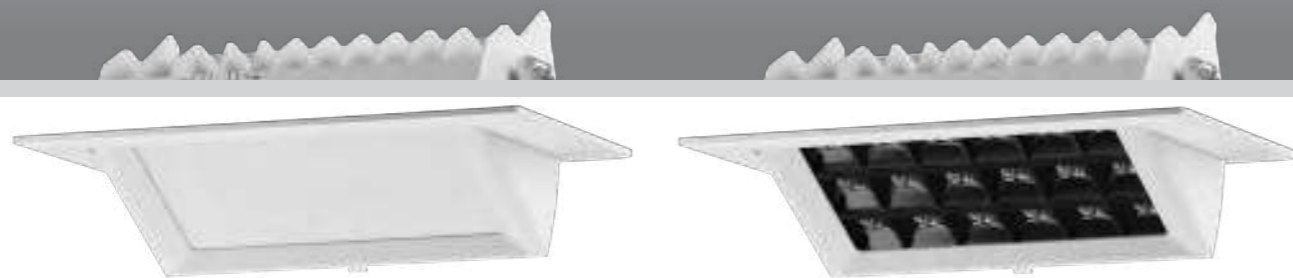

RECTANGULAR Downlight Series

RECESSED

DOWN LIGHT (SMD)

DOWN LIGHT (SMD)

	CFS-009-S		CFS-009-SU
Type	Adjustable 60°		Adjustable 60°
Wattage	20W/28W/38W/48W/60W	20W&28W/28W&38W/38W&48W/48W&60W	20W/30W
Beam Angle	100°		15°/36°/45°
Lumen (lm)	2415/3381/4589/5796/7245	2530/3381/4589/5796	2210/3316
Cut-out (mm)	215x125		215x125
Size (WxLxHmm)	240x145x96		240x145x96
N.W/PC (kgs)	1.1		1.1
Q'ty/CTN (pcs)	6		6

FINISH: ☐ White ☐ Silver ☐ Black **CCT:** 3000K 5700K

DIMMING: ☒ Triac ☒ 1-10V ☒ DALI ☒ Smart lighting

RECTANGULAR Series CFS-009 LED Downlight with high efficiency SMD LED chip, external driver, and changeable lighting orientation with 60° vertical direction. CCT and wattage changeable by slide switch for optional.

Dimension(mm)