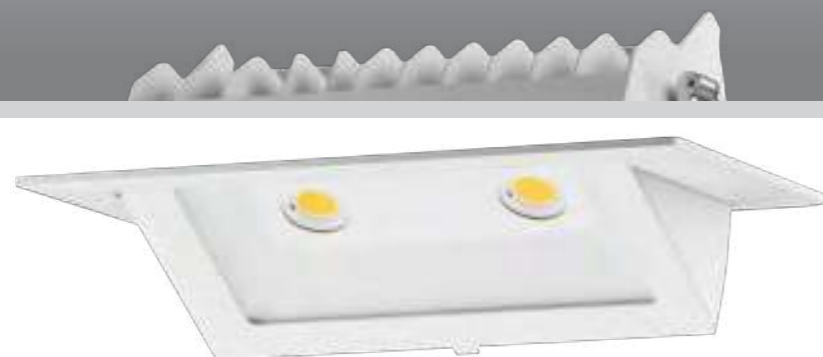

RECTANGULAR Downlight Series

RECESSED