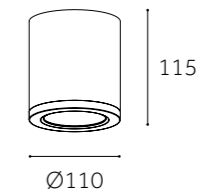

Dimension(mm)