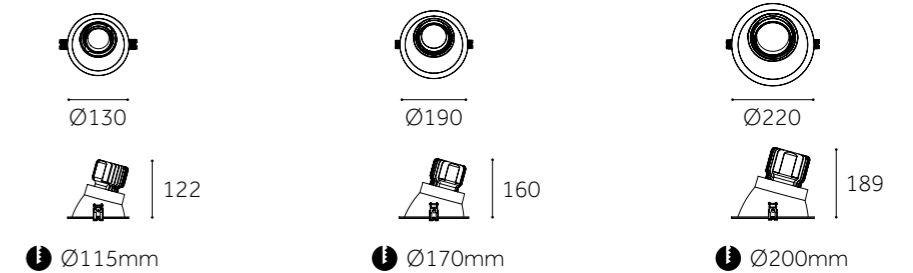

OBS-4071B-C		OBS-4073B-C	OBS-4075B-C	
Type	Adjustable 30°		Adjustable 30°	Adjustable 30°	
Wattage	12W	15W	20W	28W	33W
Beam Angle	15°/24°/38°		15°/24°/38°	15°/24°/38°	
Lumen (lm)	1104-1242	1380-1553	1840-2070	2576-2898	3036-3416
Cut-out (mm)	Ø115		Ø170	Ø200	
Size (DxHmm)	Ø130x122		Ø190x160	Ø220x189	
N.W/PC (kgs)	0.34		0.81	1.05	
Q'ty/CTN (pcs)	16		12	108	

DOWN LIGHT (COB)

DOWN LIGHT (COB)

FINISH: ☐ White ☒ Black **CCT:** 3000K 6000K

DIMMING: ☒ No dim ☒ Triac ☒ 1-10V ☒ DALI ☒ Smart lighting

VELA Series Light source:full spectrum COB LED module, improve color reproduction, Cooling system: passive cooling(perfect design of air convection) heat sink made from die-cast aluminium, using high-quality, environmental protection and no pollution.Optic:unique optical design, highly efficient with uniform distribution, precise light distribution, anti-glare.

Dimension(mm)