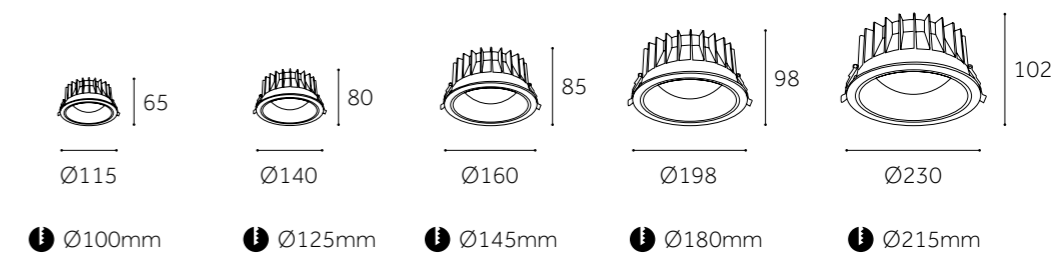

FT-DL3001E	FT-DL4001E	FT-DL5001E	FT-DL6001E	FT-DL8001E
Type	Fixed	Fixed	Fixed	Fixed	Fixed
Wattage	10W	20W	30W	40W	50W
Beam Angle	60°	60°	60°	60°	60°
Cut-out (mm) ⓘ	Ø100	Ø125	Ø145	Ø180	Ø215
Size (DxHmm)	Ø115x65	Ø140x80	Ø160x85	Ø198x98	Ø230x102
Q'ty/CTN (pcs)	50	40	30	18	12

DOWN LIGHT (COB)

DOWN LIGHT (COB)

FINISH: ☐ White

CCT: 3000K 6000K

DIMMING: ☒ No dim ☒ Triac ☒ 1-10V ☒ DALI ☒ Smart lighting

SOAR Series Light source:full spectrum COB LED module, improve color reproduction, Cooling system: passive cooling(perfect design of air convection) heat sink made from die-cast aluminium, using high-quality, environmental protection and no pollution.Optic:unique optical design, highly efficient with uniform distribution, precise light distribution, anti-glare.

Dimension(mm)