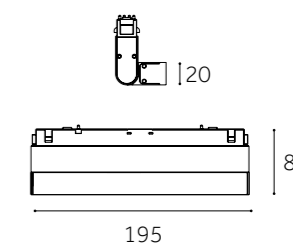

OBS-603251-C	OBS-603252-C
Type	Adjustable 90°	Adjustable 90°
Wattage	9W	9W
Beam Angle	12°/34°/55°	120°
Lumen (lm)	552	610
Cut-out (mm)	/	/
Size (WxLxHmm)	195x20x82	195x20x82
N.W/PC (kgs)	0.4	0.4
Q'ty/CTN (pcs)	25	25

FINISH: ● Black

CCT: 3000K 6000K

DIMMING: Triac 1-10V DALI 2.4G

OBS-603 Series is a DC48V magnetic track system with width 25mm, length 1m/2m optional. Smart solution 2.4G dimming available, 3 CCT changeable and dimmable. Flexible and easy for DIY installation.

Dimension(mm)