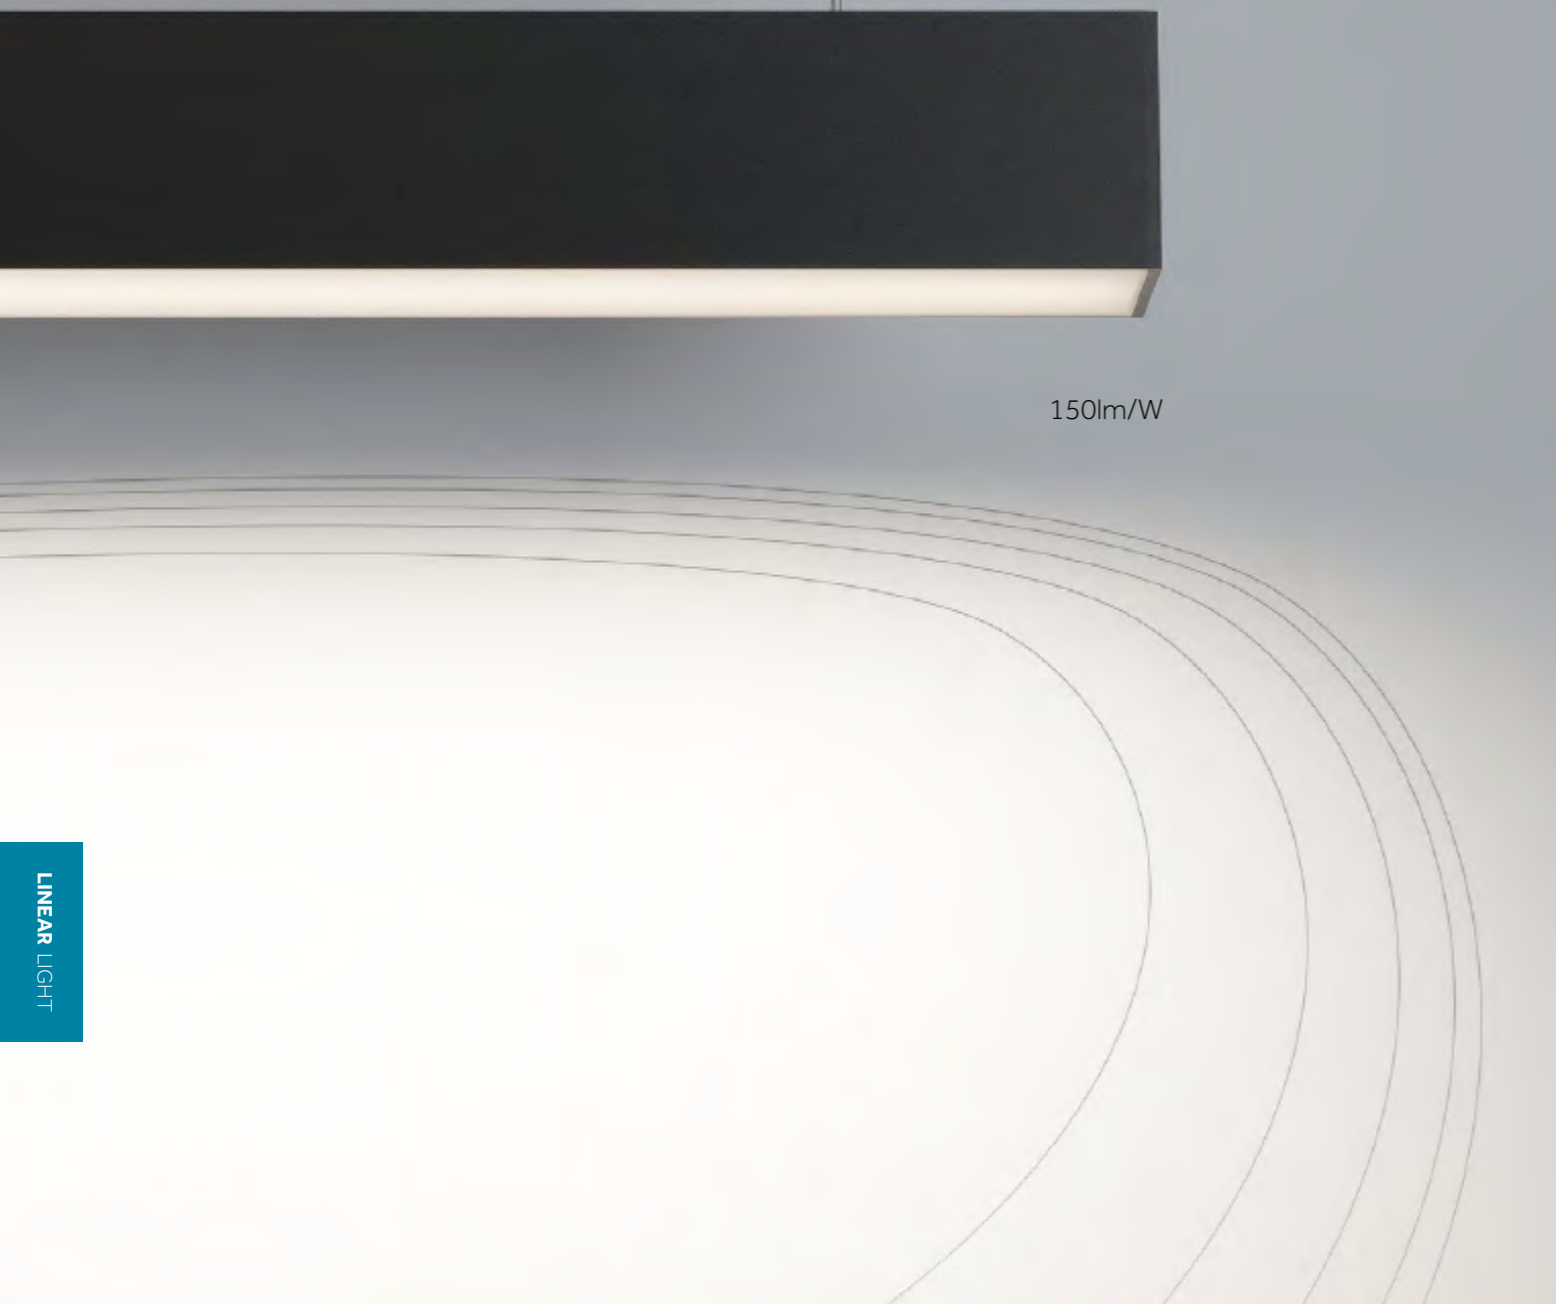

Dimension(mm)

LED LINEAR LIGHT

PENDANT 

150lm/W

	LINE-SL1205-S	LINE-EX1205-S
Type	Fixed	Fixed
Wattage	30W/40W/60W	30W/40W/60W
Beam Angle	100°	100°
Lumen (lm)	3450/4600/6900	3450/4600/6900
Cut-out (mm) 	/	/
Size (WxLxHmm)	1200x50x1500	1200x50x71
N.W/PC (kgs)	2.4	2.3
Q'ty/CTN (pcs)	6	6