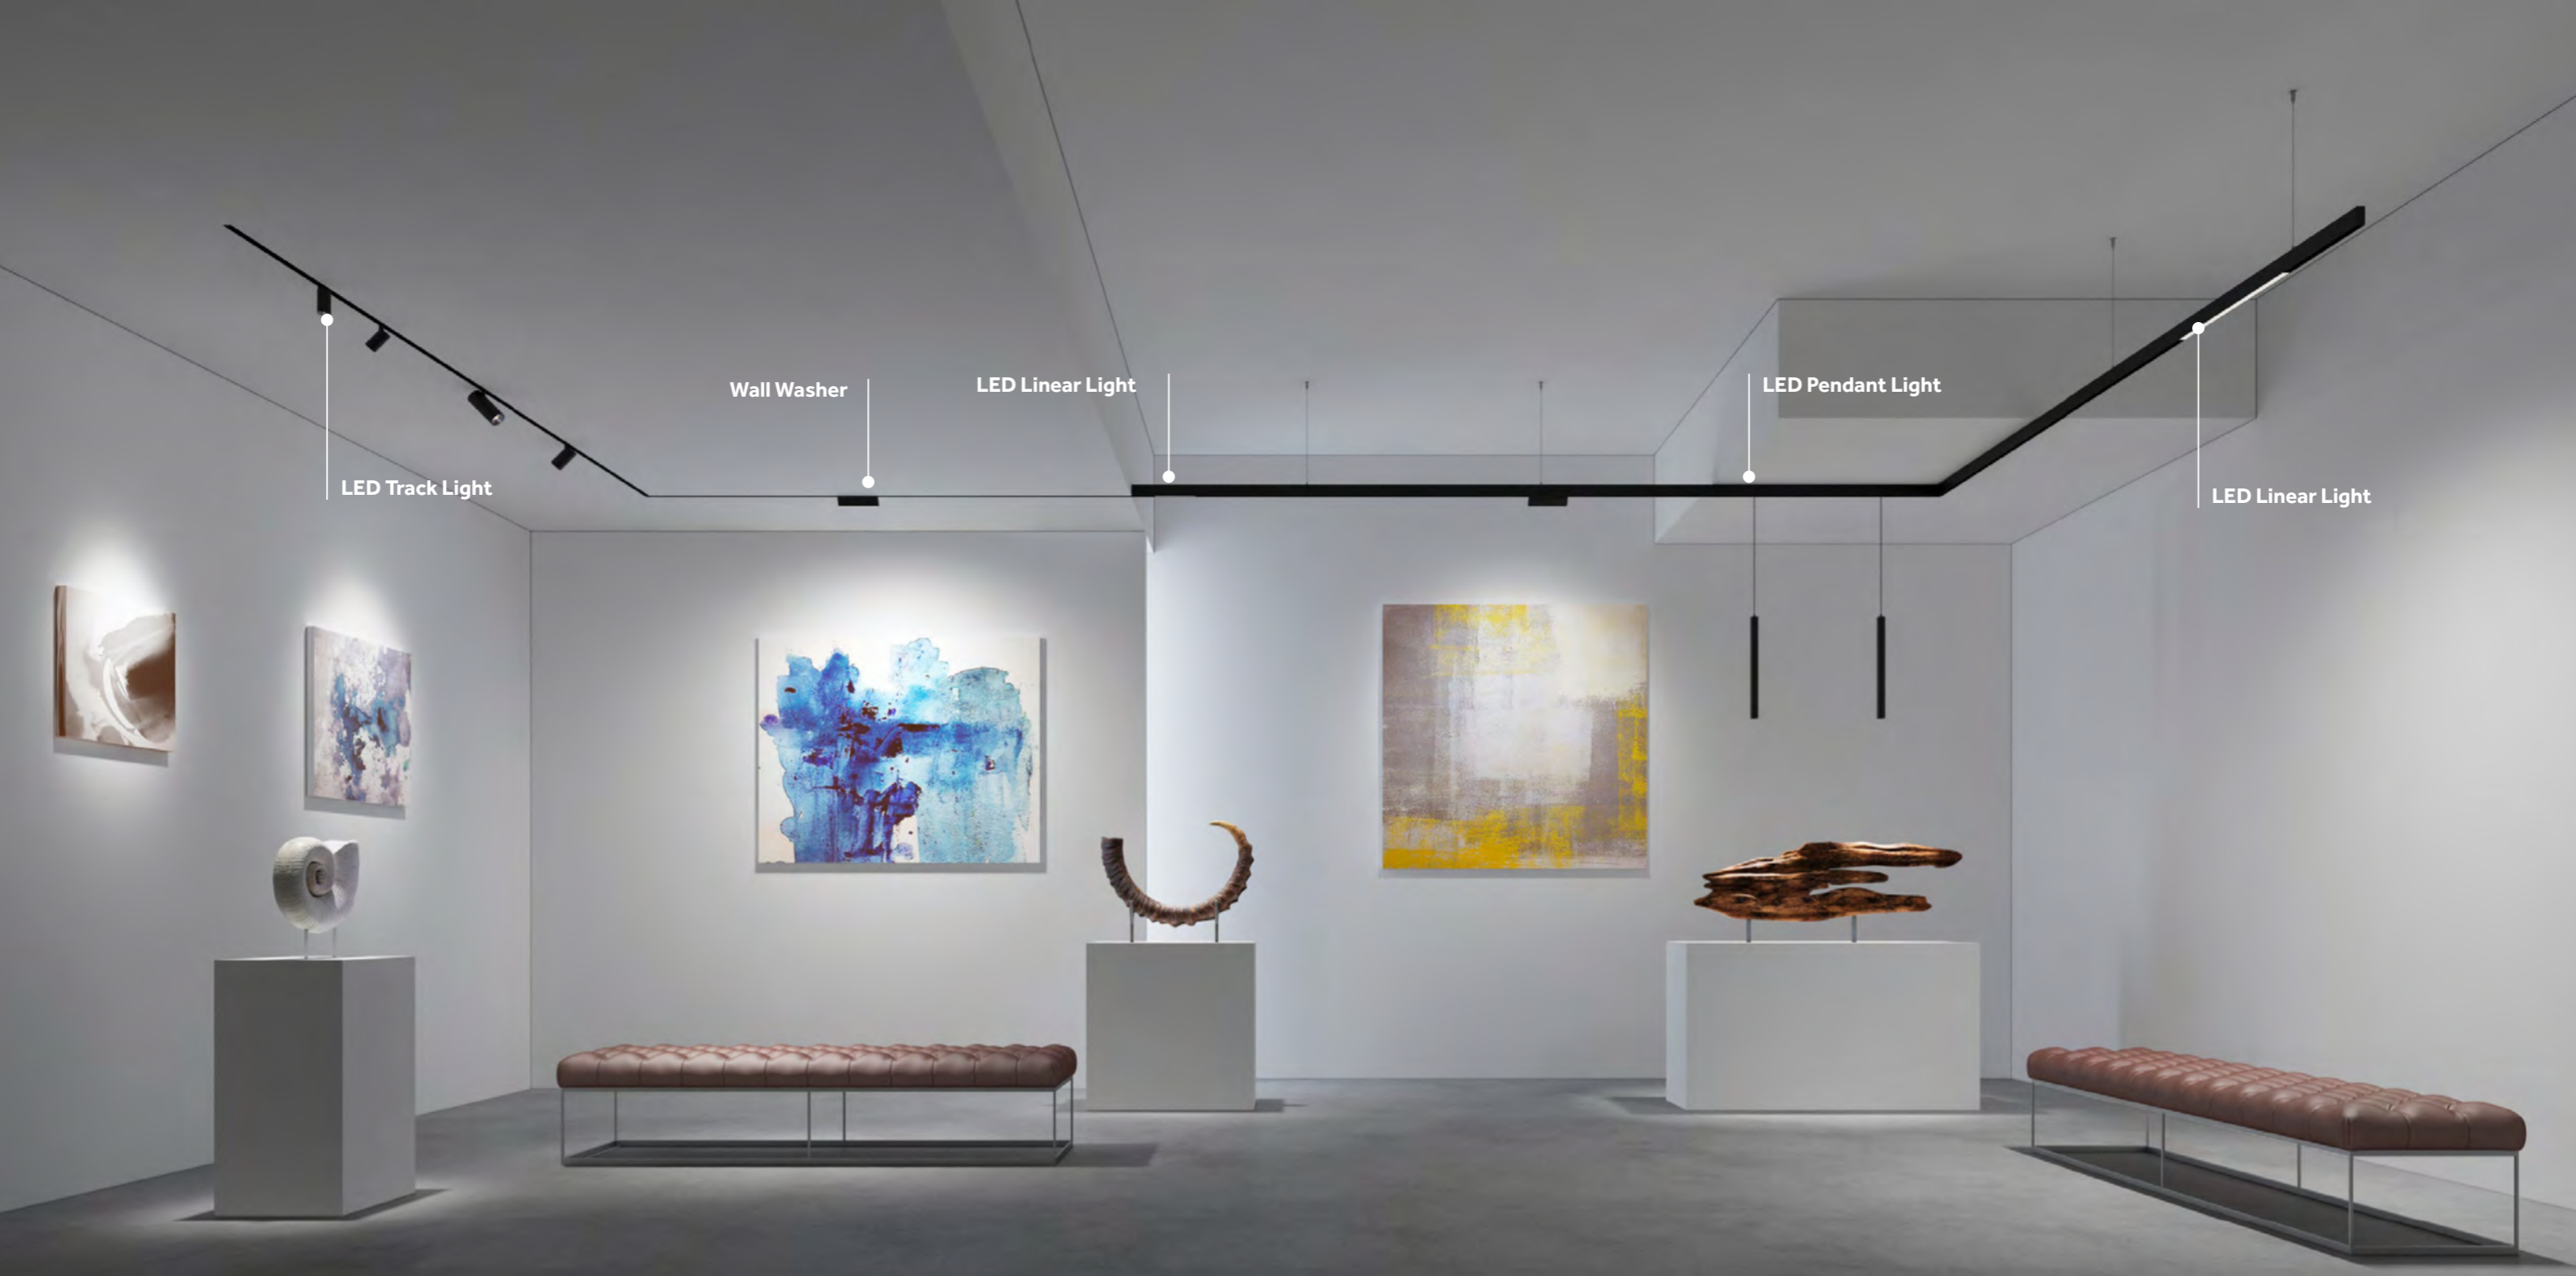

Dimension(mm)

MAGNET

LED Track System

TRACK SYSTEM
MAGNET

TRACK SYSTEM
MAGNET

LAMPYHOTELOWE.PL

LED Track Light

Wall Washer