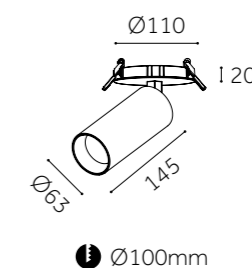

FINISH: ☐ White ☐ Silver ☒ Black **CCT:** ☒ 3000K ☐ 6000K

OPTIONAL: ☐ White ☒ Black ☐ Golden ☐ Silver

DIMMING: ☒ Triac ☒ 1-10V ☒ DALI ☒ Smart lighting

MINI family products design with various installation options of surface-mounted, recessed, pendant and track. Simple design, it can be widely used in different kind of application areas for the shopping malls, hotels, restaurants and other public buildings.

Dimension(mm)