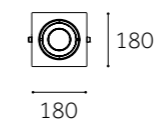

FINISH: ☐ White ☒ Black

CCT: 3000K 5700K

DIMMING: ☒ Triac ☒ 1-10V ☒ DALI ☒ Smart lighting

XF Series with SMD high efficiency LED chip, external driver. Luminaire color can be black and white for optional. One head, two heads, three heads for optional. Ultra-thin design is suitable for very low ceilings.

Dimension(mm)

160x160mm