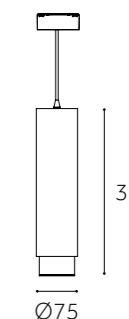

2.4GHZ

	OBS-601241-C	OBS-601242-C
Type	Fixed	Fixed
Wattage	10W	20W
Beam Angle	20°-50°	20°-50°
Lumen (lm)	428	1257
Cut-out (mm)	/	/
Size (DxHmm)	100xØ55x375	100xØ75x375
N.W/PC (kgs)	0.8	2.1
Q'ty/CTN (pcs)	16	9

FINISH: ● Black

CCT: 3000K 6000K

DIMMING: Triac 1-10V DALI 2.4G

OBS-601 Series is a DC24V magnetic track system with width 50mm, length 1m/2m optional. Smart solution 2.4G dimming available, 3 CCT changeable and dimmable. Flexible and easy for DIY installation.

Dimension(mm)