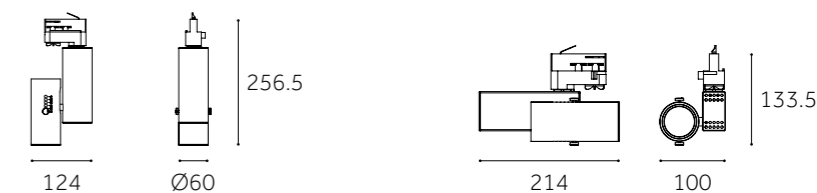

BJ-TR60A-C	BJ-TR60B-C
Type	Adjustable 90°+355°	Adjustable 90°+355°
Wattage	10W/15W/20W	10W/15W/20W
Beam Angle	15°-70°	15°-70°
Lumen (lm)	1067/1725/2536	1067/1725/2536
Cut-out (mm) ⓘ	/	/
Size (DxHmm)	Ø60x256.6	214x100x133.5
N.W/PC (kgs)	0.9	0.8
Q'ty/CTN (pcs)	16	18

FINISH: ☐ White ☐ Silver ☐ Black **CCT:** 3000K 6000K

DIMMING: ☒ Triac ☒ 1-10V ☒ DALI ☒ Smart lighting

EAGLE EYE Series with high efficiency brand COB LED chip, build-in driver. Aluminum die-casting body and heat sink which is better air dissipation. Adjustable beam angle from 15°-70°.

Dimension(mm)