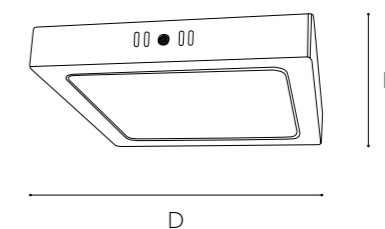

DOB-EX120S-S	DOB-EX175S-S	DOB-EX225S-S	DOB-EX300S-S
Type	Fixed	Fixed	Fixed	Fixed
Wattage	6W	12W	18W	24W
Beam Angle	120°	120°	120°	120°
Lumen (lm)	483	1104	1863	2208
Cut-out (mm) ⓘ	/	/	/	/
Size (WxLxHmm)	122x122x35	173x173x35	226x226x35	289x289x38
N.W/PC (kgs)	0.132	0.22	0.351	0.55
Q'ty/CTN (pcs)	90	30	30	20

DOWN LIGHT
(Surface&Pendant)

DOWN LIGHT
(Surface&Pendant)

FINISH: ☐ White ☒ Black

CCT: 3000K 6000K

DIMMING: ☒ Triac

DOB Series Compare with traditional edge panel light, DOB panel light adopt the backlit design makes the diffuser plate is not yellowing. The high CRI is greater than 80 makes everything close to real. It is very easy to assemble by the simple structure which the Led chip and driver integrated design. Moreover, there are round and square frames for optional.

Dimension(mm)