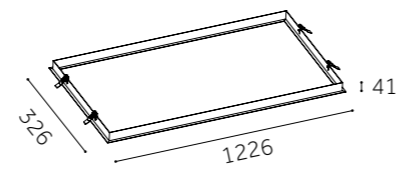

Dimension(mm)

PANEL Accessory

OB-PD6060-V0

OB-PD1230-V0

Type		
Size (WxLxHmm)	626x626x41	326x1226x41
Cut-out (mm)	614x614	314x1214
Used for Panel Light (European standard)	595x595	295x1195
Package size	670x475x680	1270x475x380
Q'ty/CTN (pcs)	10	10
Component	Spring clip(4pcs) +Screw with nut(4pcs)	Spring clip(4pcs) +Screw with nut(4pcs)