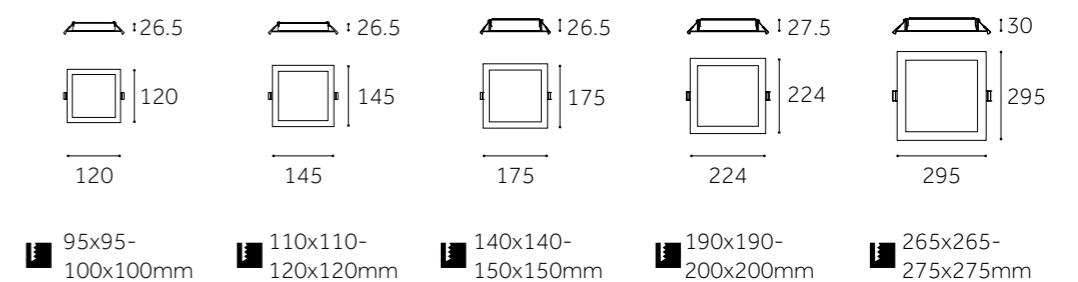

Dimension(mm)

ⓘ Ø77-82mm ⓘ Ø95-100mm ⓘ Ø110-120mm ⓘ Ø140-150mm ⓘ Ø190-200mm ⓘ Ø265-275mm

	DOB-DL120S-S	DOB-DL145S-S	DOB-DL175S-S	DOB-DL225S-S	DOB-DL300S-S
Type	Fixed	Fixed	Fixed	Fixed	Fixed
Wattage	6W	9W	15W	20W	24W
Beam Angle	120°	120°	120°	120°	120°
Lumen (lm)	483	776	1380	2070	2208
Cut-out (mm) 	95x95-100x100	110x110-120x120	140x140-150x150	190x190-200x200	265x265-275x275
Size (WxLxHmm)	120x120x26.5	145x145x26.5	175x175x26.5	224x224x27.5	295x295x30
N.W/PC (kgs)	0.077	0.099	0.148	0.234	0.438
Q'ty/CTN (pcs)	90	60	30	30	20

Dimension(mm)

DOWN LIGHT (SMD)

DOWN LIGHT (SMD)

	YS-DL03M-S	YS-DL04M-S	YS-DL05M-S
Type	Fixed	Fixed	Fixed
Wattage	6W/9W	6W/9W/12W/15W	12W/15W/20W/24W
Beam Angle	100°	100°	100°
Lumen (lm)	717/1058	717/1058/1518/1898	1518/1840/2473/2875
Cut-out (mm) ⓘ	Ø90	Ø125	Ø145
Size (DxHmm)	Ø110x55	Ø155x54	Ø175x54
N.W/PC (kgs)	0.33	0.5	0.63
Q'ty/CTN (pcs)	36	24	24