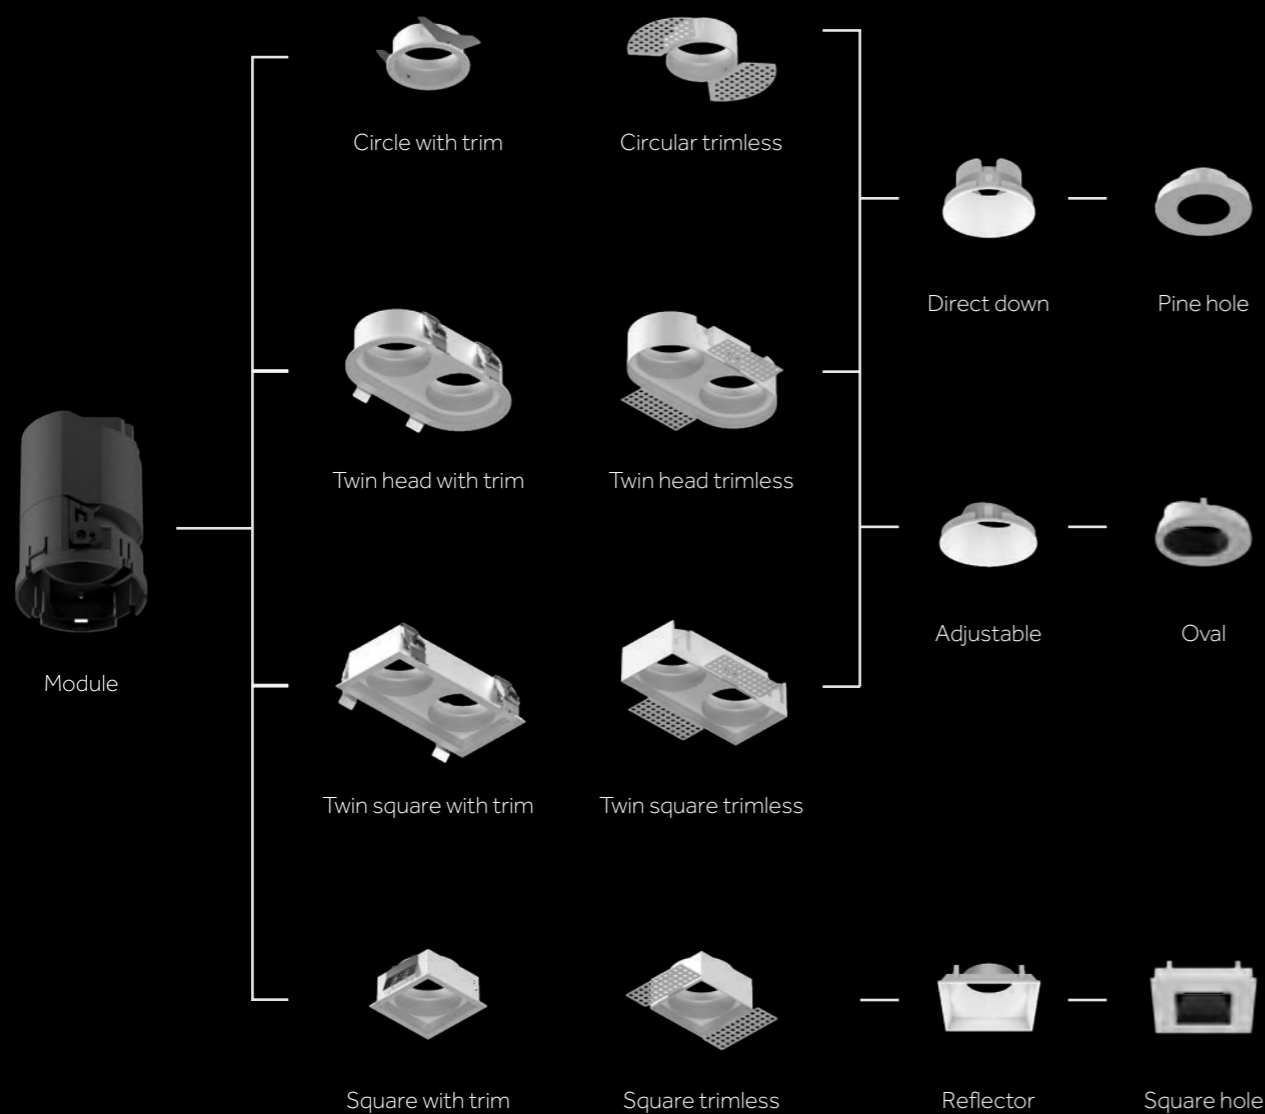

OPTIONAL:  White  Black  Silver  Golden  Gun black  Silver mist

OPTIONAL:  White  Black  Silver  Golden  Gun black  Silver mist

OBALS

DOWN LIGHT (COB)

DOWN LIGHT (COB)

Model	Wattage	Beam Angle	Ring	Whole Lamp	Cut-out (mm)	Size (WxLxHmm)
FXA-W323-1A	7W	15°/24°/38°/60°			55x55	63.5x63.5x87.5
FXA-W323-1A	7W	15°/24°/38°/60°			57.5x57.5	53.8x53.8x87.5
FXA-W324-1A	12W	8°/15°/24°/38°/60°			75x75	84.5x84.5x112
FXA-W324-1A	12W	8°/15°/24°/38°/60°			77x77	73.5x73.5x112
FXA-W325-1A	20W	15°/24°/38°/60°			95x95	104.5x104.5x137.5
FXA-W325-1A	20W	15°/24°/38°/60°			97x97	93.6x93.6x137.5