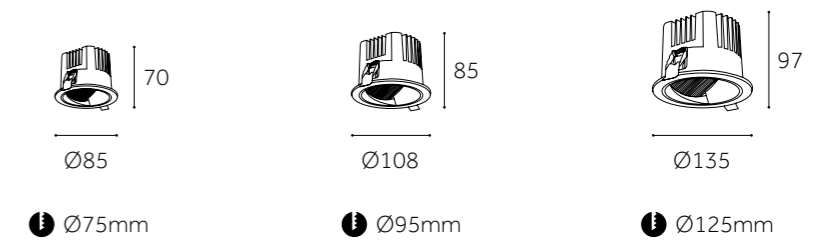

HH-T2511	HH-T3011	HH-T4011
Type	Fixed	Fixed	Fixed
Wattage	12W	20W	35W
Beam Angle	15°/23°/38°	15°/23°/38°	15°/23°/38°
Cut-out (mm) ⓘ	Ø75	Ø95	Ø125
Size (DxHmm)	Ø85x70	Ø108x85	Ø135x97

DOWN LIGHT
(COB)

DOWN LIGHT
(COB)

FINISH: ☐ White

CCT: 3000K 6000K

DIMMING: ☒ No dim ☒ Triac ☒ 1-10V ☒ DALI ☒ Smart lighting

VAST Series Light source:full spectrum COB LED module, improve color reproduction, Cooling system: passive cooling(perfect design of air convection) heat sink made from die-cast aluminium, using high-quality, environmental protection and no pollution.Optic:unique optical design, highly efficient with uniform distribution, precise light distribution, anti-glare.

Dimension(mm)