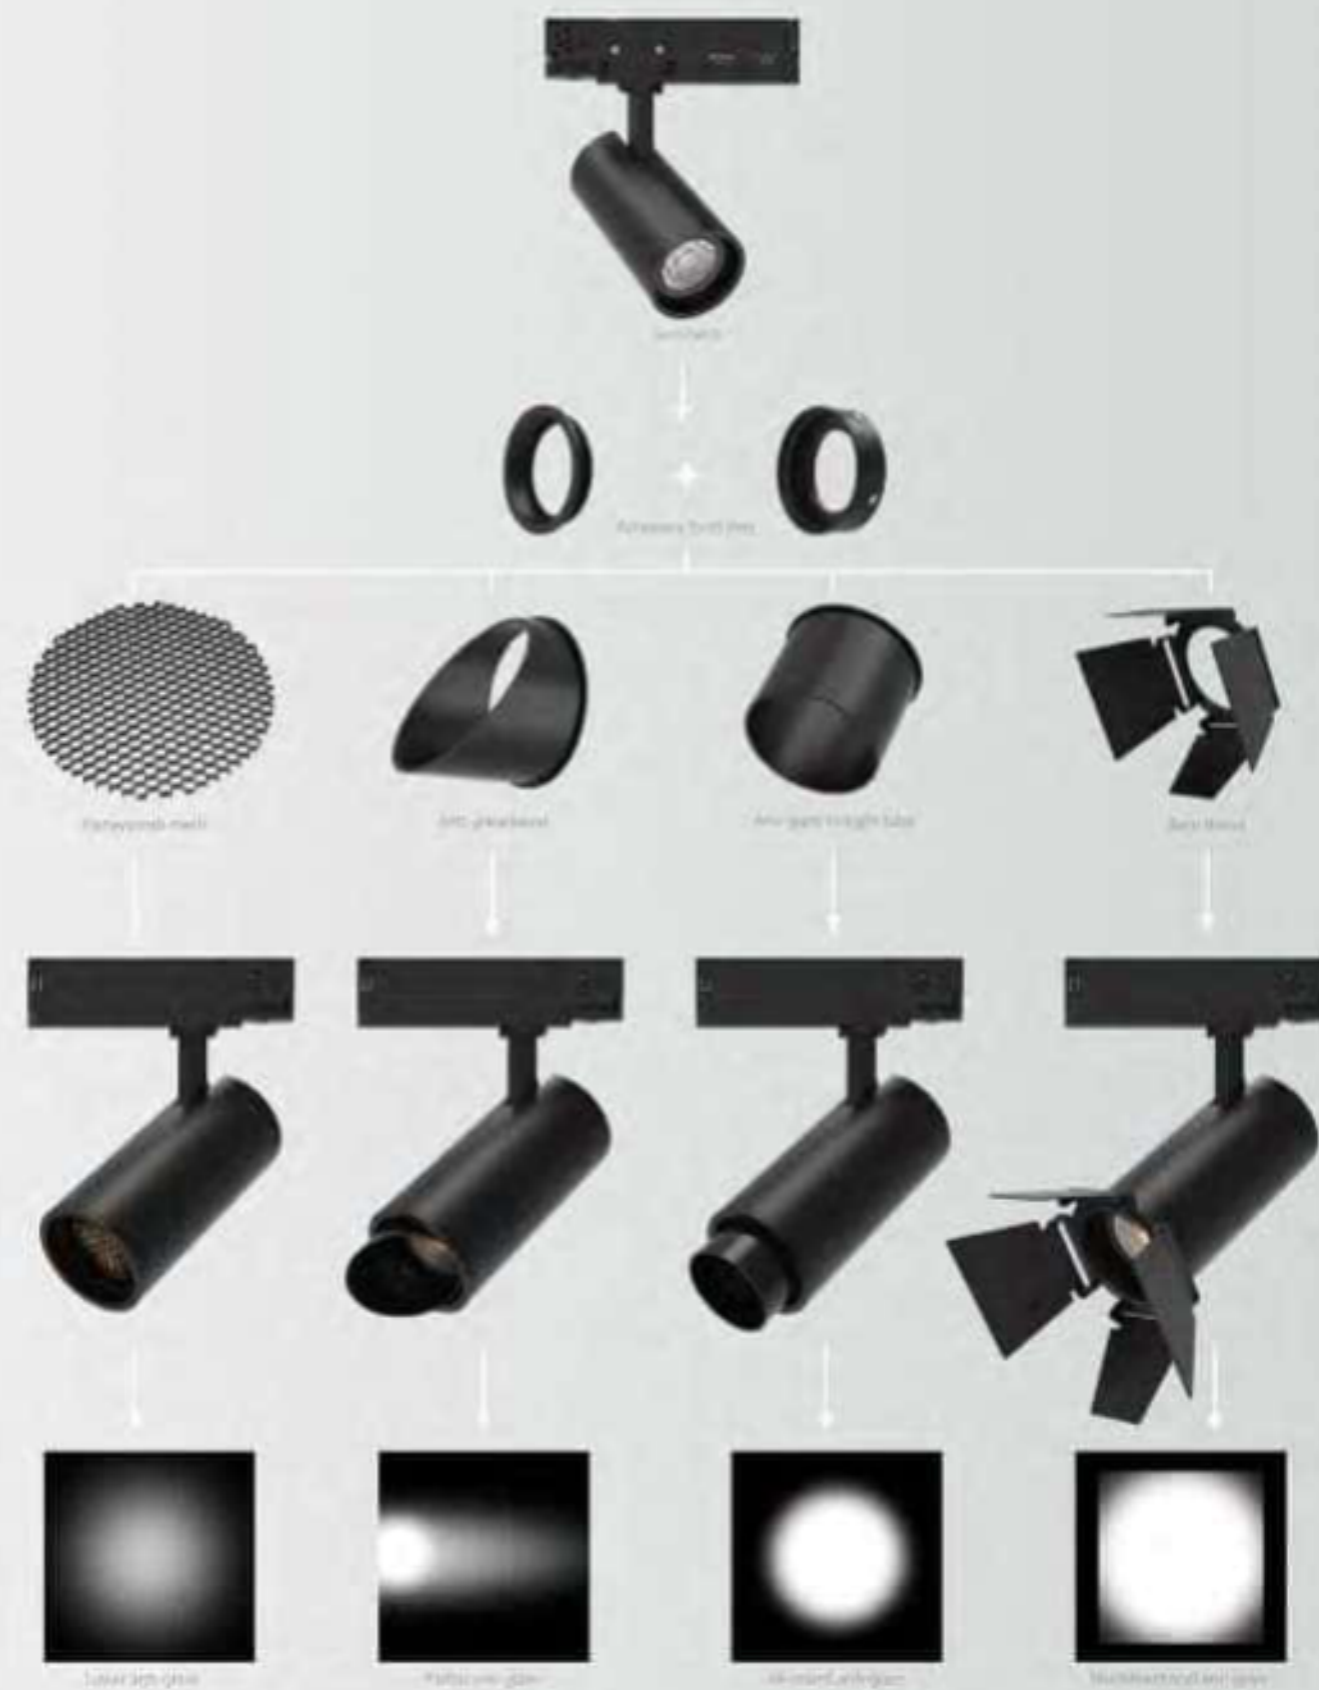

DIY Design

Multi-accessories for optional