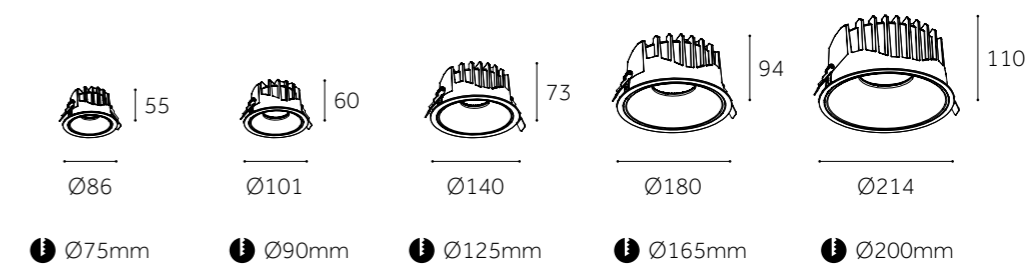

	OBS-JG-DL02M-C	OBS-JG-DL03M-C	OBS-JG-DL04M-C	OBS-JG-DL06M-C	OBS-JG-DL08M-C
Type	Fixed	Fixed	Fixed	Fixed	Fixed
Wattage	10W	18W	30W	40W	50W
Beam Angle	24°/55°	24°/55°	24°/55°	15°/24°/38°/55°	15°/24°/38°/55°
Lumen (lm)	1100	1980	3300	4400	5500
Cut-out (mm) ⓘ	Ø75	Ø90	Ø125	Ø165	Ø200
Size (DxHmm)	Ø86x55	Ø101x60	Ø140x73	Ø180x94	Ø214x110
N.W/PC (kgs)	0.24	0.32	0.48	1.11	1.32
Q'ty/CTN (pcs)	50	50	30	18	12

Dimension(mm)

	OBS-JG-DL02M-C&D	OBS-JG-DL03M-C&D	OBS-JG-DL04M-C&D
Type	Fixed	Fixed	Fixed
Wattage	10W	18W	30W
Beam Angle	15°/24°/38°/55°	15°/24°/38°/55°	15°/24°/38°/55°
Lumen (lm)	1100	1980	3300
Cut-out (mm) ⓘ	Ø75	Ø90	Ø125
Size (DxHmm)	Ø86x55	Ø101x60	Ø140x73
N.W/PC (kgs)	0.24	0.32	0.48
Q'ty/CTN (pcs)	50	50	30