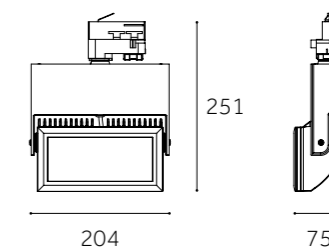

DZJ-TR2011M-S

Type	Adjustable 140°+350°
Wattage	20W/28W/38W/48W
Beam Angle	95°
Lumen (lm)	2760/3864/5244/6624
Cut-out (mm)	/
Size (WxLxHmm)	204x75x251
N.W/PC (kgs)	1.48
Q'ty/CTN (pcs)	8

FINISH: ☐ White+Black ☒ Black

CCT: 3000K 6000K

DIMMING: ☒ Triac ☒ 1-10V ☒ DALI ☒ Smart lighting

DZJ Series with the large adjustable angle 140° of lighting direction, the downlight meet different light require of most users. With high lumen SMD chip, CRI>80.

Dimension(mm)