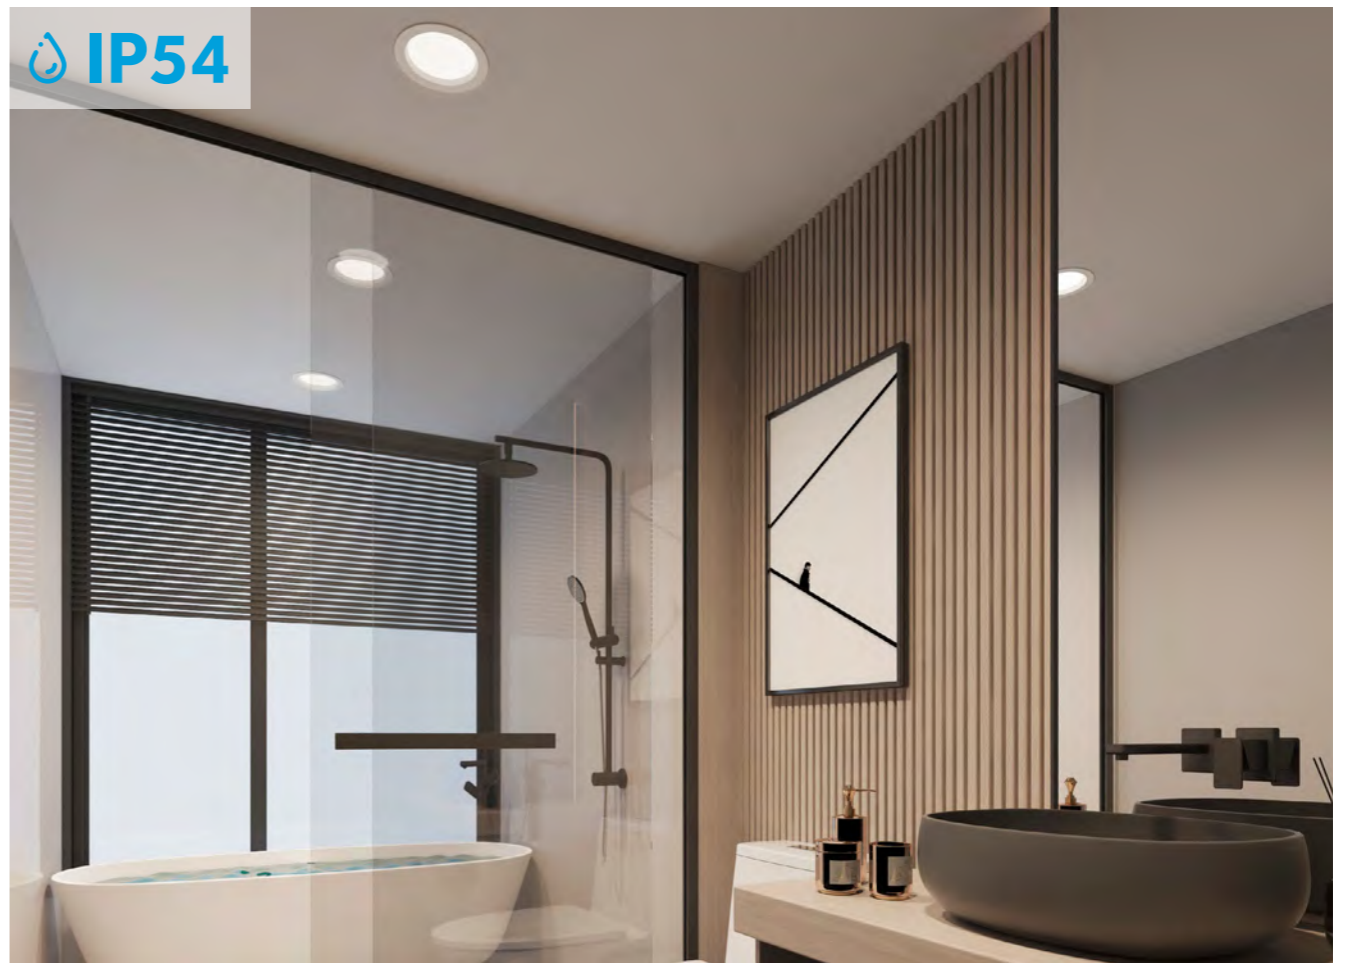

Dimension(mm)

LAMPYHOTELOWE.PL

DOWN LIGHT (SMD)

CRESCENT

LED Downlight

IP54

DOWN LIGHT (SMD)

Appearance:
 High precision die-casting aluminum intergrated radiator with excellent thermal conductivity. PMMA cover material is adopted. The area of the beam is larger and brighter.