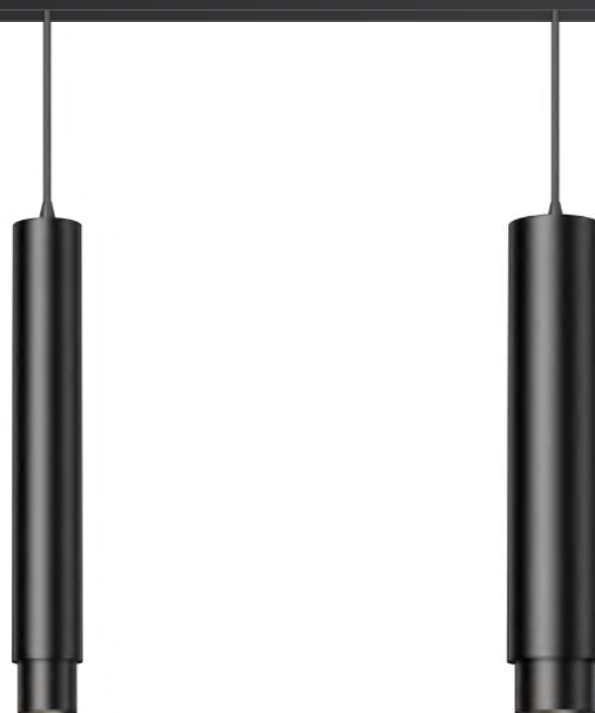

2.4GHZ

	OBS-601241-C	OBS-601242-C
Type	Fixed	Fixed
Wattage	10W	20W
Beam Angle	20°-50°	20°-50°
Lumen (lm)	428	1257
Cut-out (mm)	/	/
Size (DxHmm)	100xØ55x375	100xØ75x375
N.W/PC (kgs)	0.8	2.1
Q'ty/CTN (pcs)	16	9

FINISH: ● Black

CCT: 3000K 6000K

DIMMING: Triac 1-10V DALI 2.4G

OBS-601 Series is a DC24V magnetic track system with width 50mm, length 1m/2m optional. Smart solution 2.4G dimming available, 3 CCT changeable and dimmable. Flexible and easy for DIY installation.

Dimension(mm)