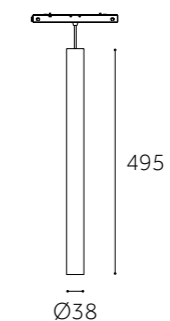

Dimension(mm)

OBS-603 Series is a DC48V magnetic track system with width 25mm, length 1m/2m optional. Smart solution 2.4G dimming available, 3 CCT changeable and dimmable. Flexible and easy for DIY installation.