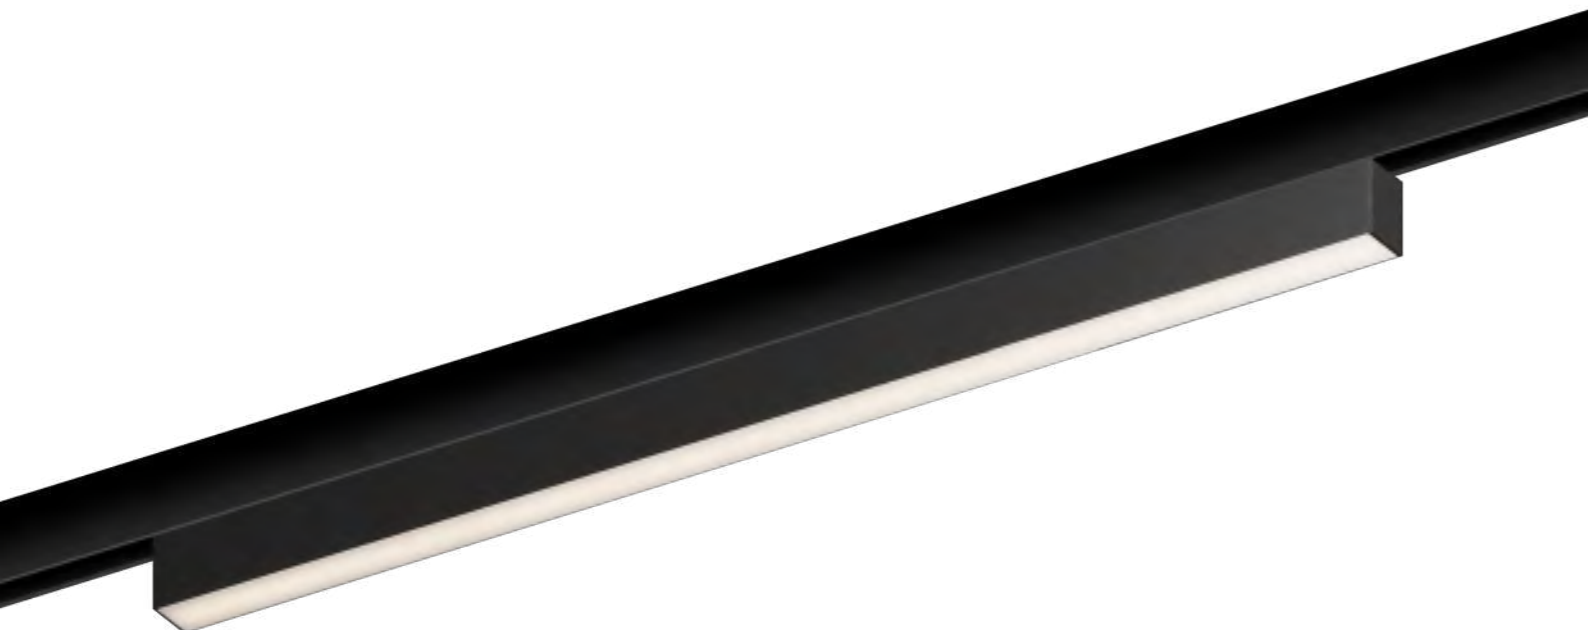

LINE-TR1205-S

Type	Fixed
Wattage	30W/40W/60W
Beam Angle	100°
Lumen (lm)	3450/4600/6900
Cut-out (mm) ⓘ	/
Size (WxLxHmm)	1200x50x71
N.W/PC (kgs)	2.35
Q'ty/CTN (pcs)	4

LINEAR LIGHT

LINEAR LIGHT

FINISH: ☐ White ☐ Silver ☒ Black **CCT:** ☒ 3000K ☐ 6000K

DIMMING: ☒ Triac ☒ 1-10V ☒ DALI ☒ Smart lighting

LED LINEAR LIGHT High transmittance PC COVER, ageing resistance, non-yellowing. 0-355° degree rotatable, high quality Alumium shell. Widely used in hotels, restaurants, shops, offices and so on.

Dimension(mm)