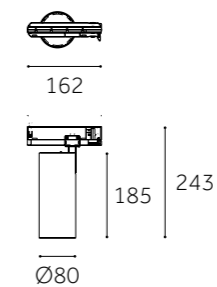

MS-TR8026-C	MS-TR9426-C
Type	Adjustable 90°+355°	Adjustable 90°+355°
Wattage	30W/35W/40W	30W/35W/40W
Beam Angle	20°/26°/36°/45°/60°	15°/24°/36°
Lumen (lm)	3278/3824/4370	3278/3824/4370
Cut-out (mm) ⓘ	/	/
Size (DxHmm)	Ø80x243	Ø94x260
N.W/PC (kgs)	0.86	1.1
Q'ty/CTN (pcs)	8	12

FINISH: ☐ White ☒ Black

CCT: 2700K 6000K

DIMMING: ☒ Triac ☒ 1-10V ☒ DALI ☒ Smart lighting

MAGIC PLUS Series LED tracklight with high efficiency LED COB chip, and external intergrated driver wiht best dissipation performance. Multi-optical accesories, quick assembly and replacment. 1-CCT and 3-CCT optional (2700K&4000K&6000K).

Dimension(mm)