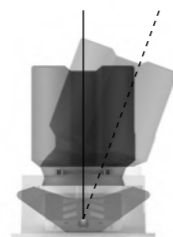

STARS C

LED Downlight

ADJUSTABLE
30°