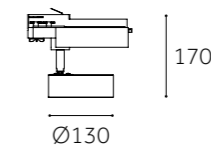

NS-TR2017M-S	NS-TR2017M-C
Type	Adjustable 60°+355°	Adjustable 60°+355°
Wattage	10W/15W/20W/25W	10W/15W/20W/25W
Beam Angle	95°	15°/25°/40°
Lumen (lm)	1116/1710/2332/2841	1145/1760/2399/2990
Cut-out (mm) ⓘ	/	/
Size (DxHmm)	Ø130x170	Ø130x170
N.W/PC (kgs)	0.94	0.94
Q'ty/CTN (pcs)	12	12

FINISH: ○ White ● Silver ● Black   **CCT:** 3000K — 6000K

DIMMING: ✓ Triac ✓ 1-10V ✓ DALI ✓ Smart lighting

ARTEMIS Series products design with various installation options of surface-mounted, recessed, track and pendant. It provides excellent lighting effect for commercial space such as supermarkets and shops. 350 degree rotatable, 60 degree adjustable, the lamp head can be stretched to meet the adjustment of the different area. Button locked the angle, safe and convenient. 15°,25°,40° beam angle for COB version, 95° beam angle for SMD version.

Dimension(mm)