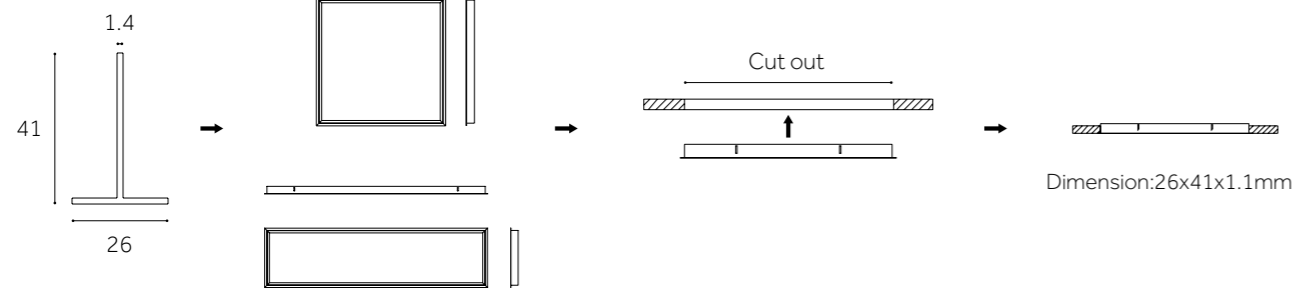

PANEL Accessory

Type		
Size (WxLxHmm)	626x626x41	326x1226x41
Cut-out (mm)	614x614	314x1214
Used for Panel Light (European standard)	595x595	295x1195
Package size	670x475x680	1270x475x380
Q'ty/CTN (pcs)	10	10
Component	Spring clip(4pcs) +Screw with nut(4pcs)	Spring clip(4pcs) +Screw with nut(4pcs)

Specification: Recessed Mounting Bracket for Panel Light