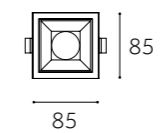

DOWN LIGHT
(COB)

DOWN LIGHT
(COB)

	OBS-6112-C		OBS-6113-C
Type	Fixed		Fixed
Wattage	6W	9W	12W
Beam Angle	24°/38°		24°/38°
Lumen (lm)	483-552	725-828	966-1104
Cut-out (mm)	75x75		75x75
Size (DxHmm)	85x85x88		85x85x100
N.W/PC (kgs)	0.21		0.27
Q'ty/CTN (pcs)	50		50

FINISH: ☐ White ☒ Black

CCT: 3000K 6000K

DIMMING: ☒ No dim ☒ Triac ☒ 1-10V ☒ DALI ☒ Smart lighting

VELA Series Attractive appearance, high quality pure aluminium housing, good heat dissipation and erosion resistant. Adopts constant current supply to start up the light quickly.

Dimension(mm)

75x75mm

75x75mm