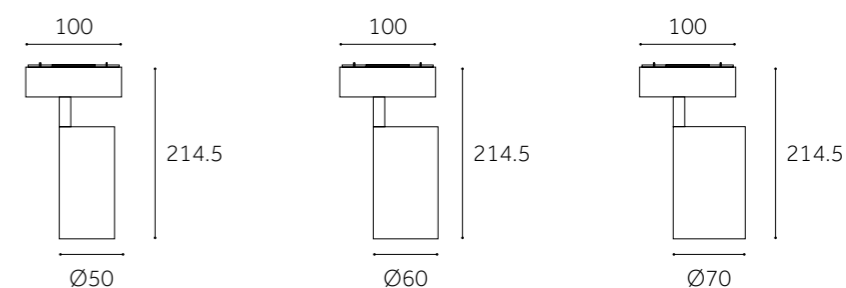

OBS-601201-1-C	OBS-601202-1-C	OBS-601203-1-C
Type	Adjustable 90°+355°	Adjustable 90°+355°	Adjustable 90°+355°
Wattage	10W	20W	30W
Beam Angle	16°/26°/36°	16°/26°/36°	16°/26°/36°
Lumen (lm)	931.5	2002	2275
Cut-out (mm)	/	/	/
Size (DxHmm)	100xØ50x214.5	100xØ60x214.5	100xØ70x214.5
N.W/PC (kgs)	0.25	0.4	0.53
Q'ty/CTN (pcs)	30	16	12

FINISH: ● Black

CCT: 3000K 6000K

DIMMING: Triac 1-10V DALI 2.4G

OBS-601 Series is a DC24V magnetic track system with width 50mm, length 1m/2m optional. Smart solution 2.4G dimming available, 3 CCT changeable and dimmable. Flexible and easy for DIY installation.

Dimension(mm)