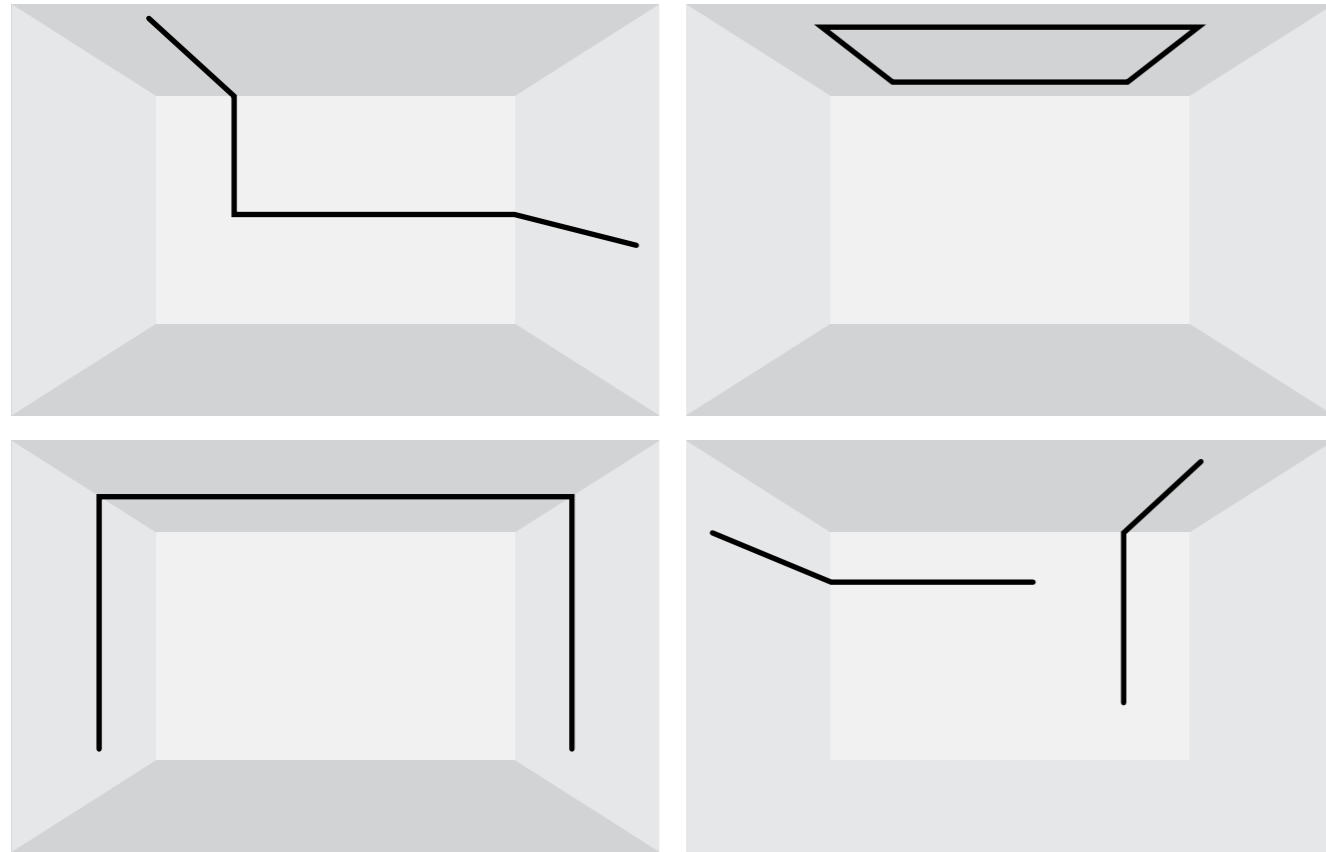

TRACK SYSTEM
MAGNET

LAMPYHOTELOWE.PL

Flexibility meets elegance

2.4G dimming available
Smart solution

wireless dimming

Maintain a stable connection

The copper wire is energized through the connector, which is not easy to fall off or poor contact