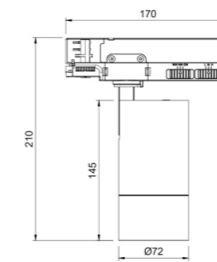

Dimension(mm)