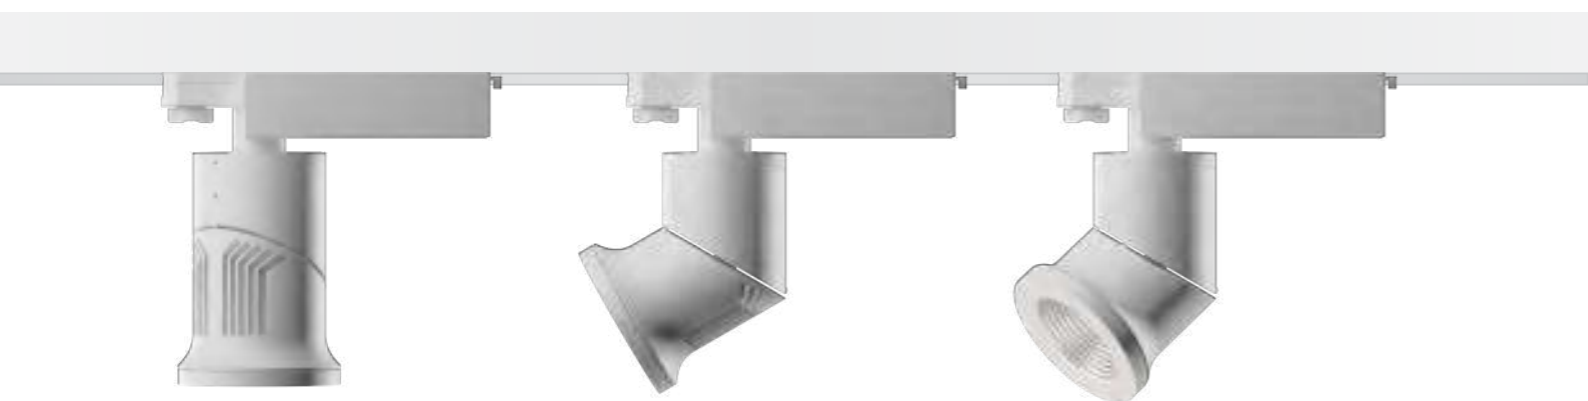

WS-TR2022M-C

Type	Adjustable 60°+355°
Wattage	10W/15W/20W/25W
Beam Angle	15°/30°/40°
Lumen (lm)	1127/1711/2332/2865
Cut-out (mm) ⓘ	/
Size (DxHmm)	Ø100x215
N.W/PC (kgs)	0.83
Q'ty/CTN (pcs)	12

FINISH: ☐ White ☐ Silver ☐ Black **CCT:** ☐ 3000K ☐ 6000K

DIMMING: ☒ Triac ☒ 1-10V ☒ DALI ☒ Smart lighting

WARRIOR Series with COB LED chip, external driver. DIY family series. LED recessed Downlight, LED grille light and LED track light. Rotatable angle 355° and titable angle 90°. Luminaire color can be black, white and silver for optional. Three beam angle 15°/30°/40° for your selection by change of the reflector cup inside.

Dimension(mm)