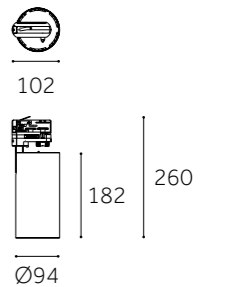

MS-TR8026-C	MS-TR9426-C
Type	Adjustable 90°+355°	Adjustable 90°+355°
Wattage	30W/35W/40W	30W/35W/40W
Beam Angle	20°/26°/36°/45°/60°	15°/24°/36°
Lumen (lm)	3278/3824/4370	3278/3824/4370
Cut-out (mm) ⓘ	/	/
Size (DxHmm)	Ø80x243	Ø94x260
N.W/PC (kgs)	0.86	1.1
Q'ty/CTN (pcs)	8	12

FINISH: ☐ White ☒ Black

CCT: 2700K 6000K

DIMMING: ☒ Triac ☒ 1-10V ☒ DALI ☒ Smart lighting

MAGIC PLUS Series LED tracklight with high efficiency LED COB chip, and external intergrated driver wiht best dissipation performance. Multi-optical accesories, quick assembly and replacment. 1-CCT and 3-CCT optional (2700K&4000K&6000K).

Dimension(mm)