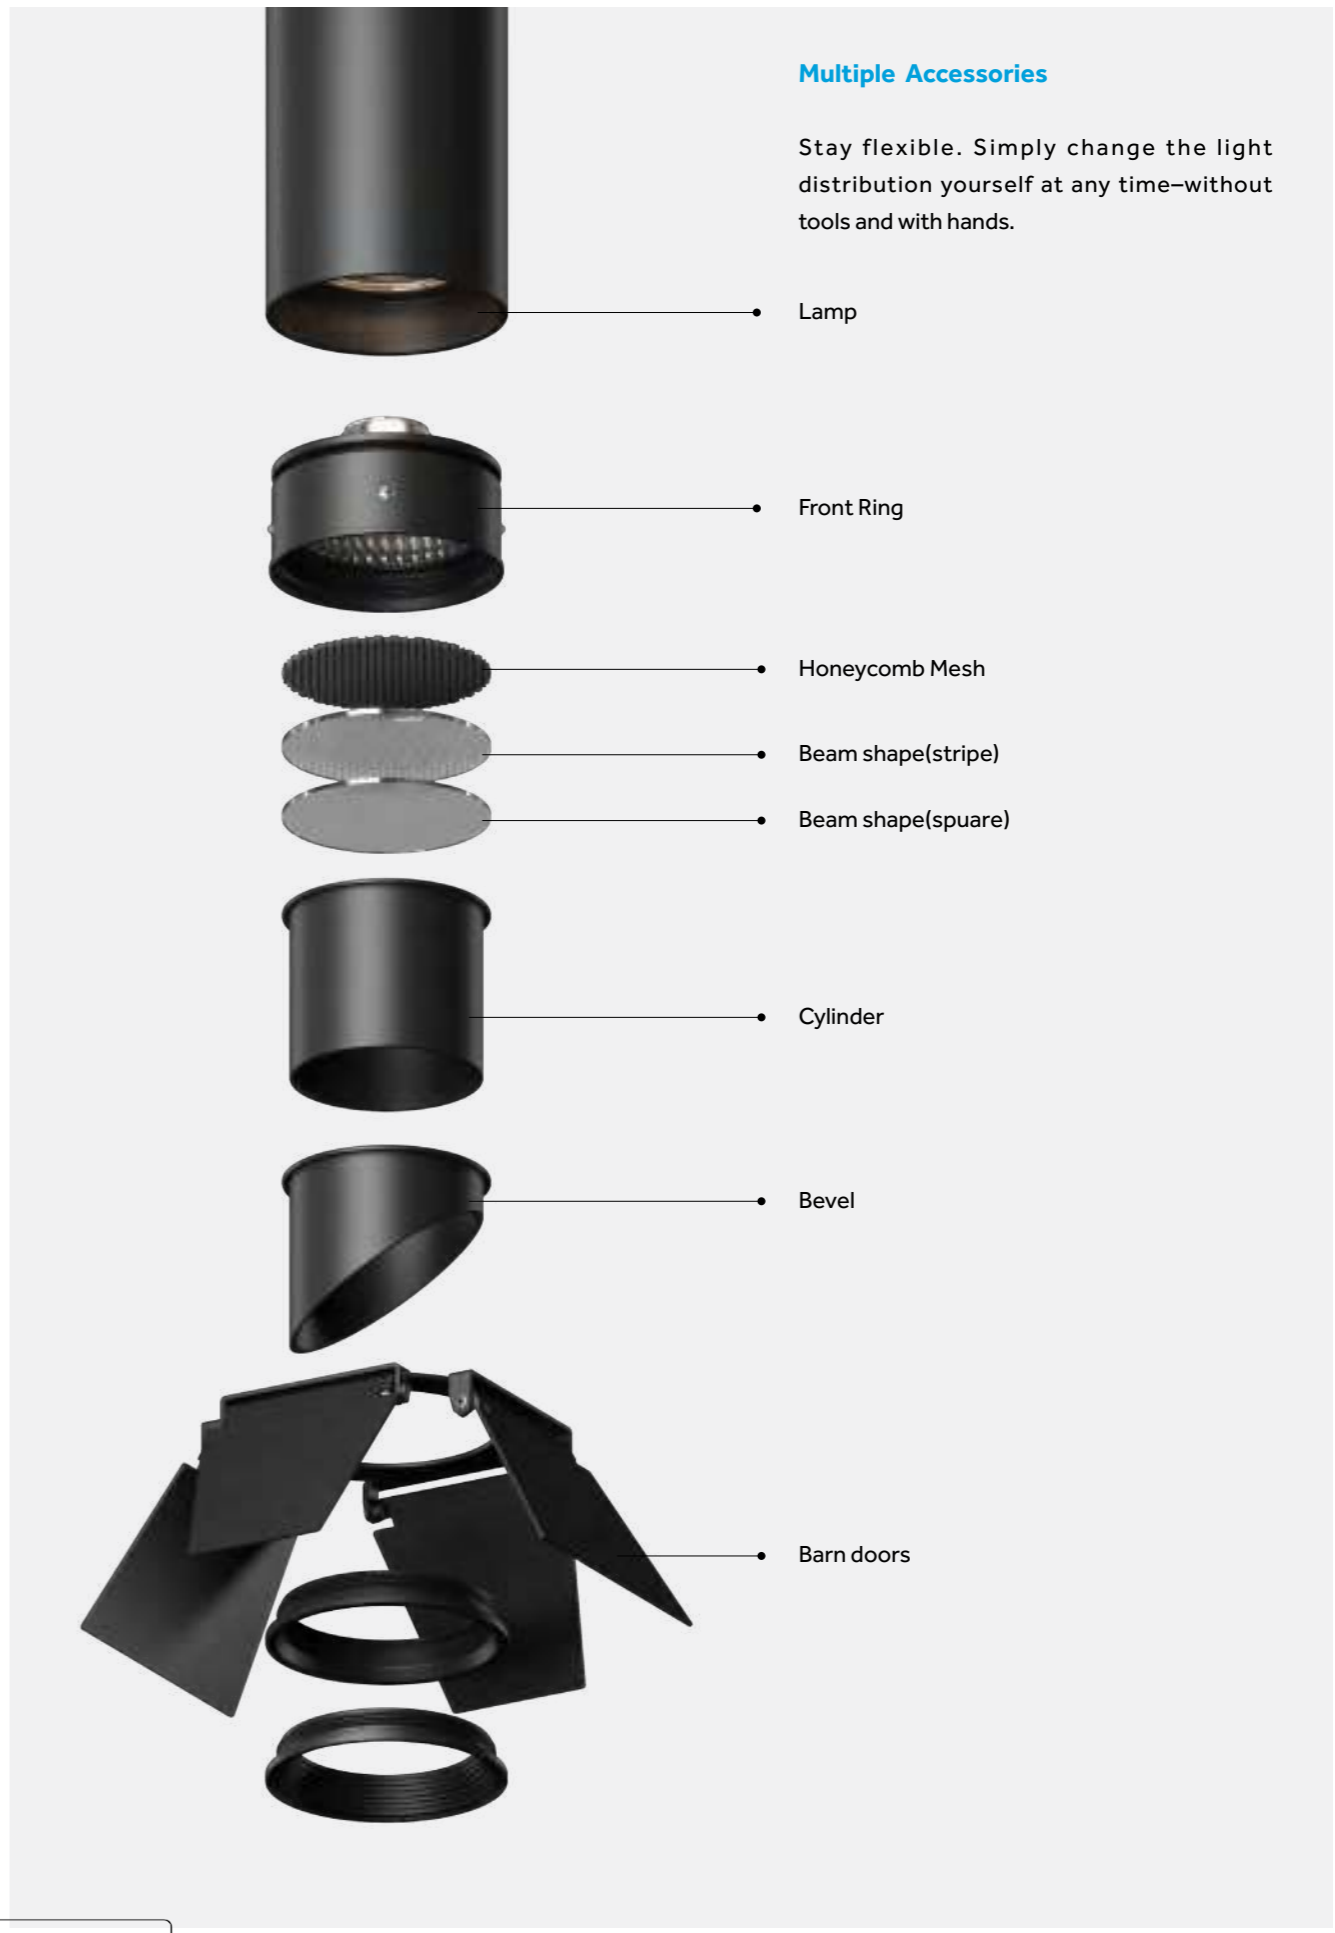

Dimension(mm)

TRACK LIGHT

TRACK LIGHT

MAGIC PLUS

LED Track Light

Multiple Accessories

Stay flexible. Simply change the light distribution yourself at any time—without tools and with hands.

Lamp