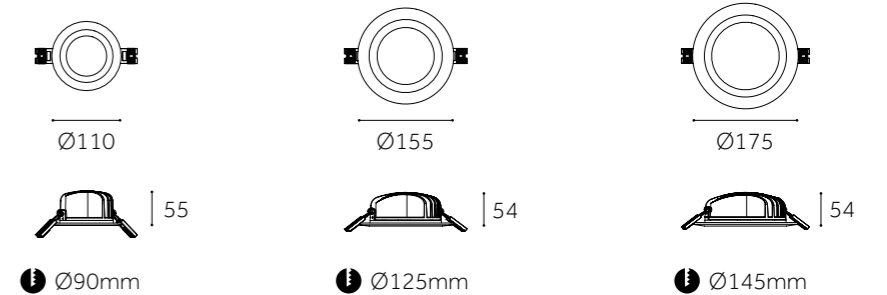

Dimension(mm)

ⓘ Ø170mm

ⓘ Ø215mm

ROUND Grill Light Series

RECESSED 

DOWN LIGHT (SMD)

DOWN LIGHT (SMD)

	RS-DD01-S	RS-DD02-S	RS-DD03-S
Type	Adjustable 60°+350°	Adjustable 60°+350°	Adjustable 60°+350°
Wattage	20W/28W/38W	20Wx2/28Wx2/38Wx2	20Wx3/28Wx3/38Wx3
Beam Angle	60°	60°	60°
Lumen (lm)	2530/3542/4807	5060/7015/8740	7590/10523/13653
Cut-out (mm) 	185x185	185x340	185x510
Size (WxLxHmm)	200x200x150	365x200x150	530x200x150
N.W/PC (kgs)	1.5	3.5	4.5
Q'ty/CTN (pcs)	8	4	3

Dimension(mm)

ⓘ Ø77-82mm ⓘ Ø95-100mm ⓘ Ø110-120mm ⓘ Ø140-150mm ⓘ Ø190-200mm ⓘ Ø265-275mm

	DOB-DL120S-S	DOB-DL145S-S	DOB-DL175S-S	DOB-DL225S-S	DOB-DL300S-S
Type	Fixed	Fixed	Fixed	Fixed	Fixed
Wattage	6W	9W	15W	20W	24W
Beam Angle	120°	120°	120°	120°	120°
Lumen (lm)	483	776	1380	2070	2208
Cut-out (mm) 	95x95-100x100	110x110-120x120	140x140-150x150	190x190-200x200	265x265-275x275
Size (WxLxHmm)	120x120x26.5	145x145x26.5	175x175x26.5	224x224x27.5	295x295x30
N.W/PC (kgs)	0.077	0.099	0.148	0.234	0.438
Q'ty/CTN (pcs)	90	60	30	30	20

Dimension(mm)

DOWN LIGHT (SMD)

DOWN LIGHT (SMD)

	YS-DL03M-S	YS-DL04M-S	YS-DL05M-S
Type	Fixed	Fixed	Fixed
Wattage	6W/9W	6W/9W/12W/15W	12W/15W/20W/24W
Beam Angle	100°	100°	100°
Lumen (lm)	717/1058	717/1058/1518/1898	1518/1840/2473/2875
Cut-out (mm) ⓘ	Ø90	Ø125	Ø145
Size (DxHmm)	Ø110x55	Ø155x54	Ø175x54
N.W/PC (kgs)	0.33	0.5	0.63
Q'ty/CTN (pcs)	36	24	24

Dimension(mm)

DOWN LIGHT (SMD)

DOWN LIGHT (SMD)

	YS-DL06M-S	YS-DL08M-S
Type	Fixed	Fixed
Wattage	12W/15W/20W/24W/30W/36W	20W/24W/30W/36W/42W/48W
Beam Angle	100°	100°
Lumen (lm)	1518/1840/2473/2875/3600/4313	2492/2852/3508/4485/4658/5624
Cut-out (mm) ⓘ	Ø165	Ø210
Size (DxHmm)	Ø195x56	Ø245x54
N.W/PC (kgs)	0.75	1.2
Q'ty/CTN (pcs)	16	12