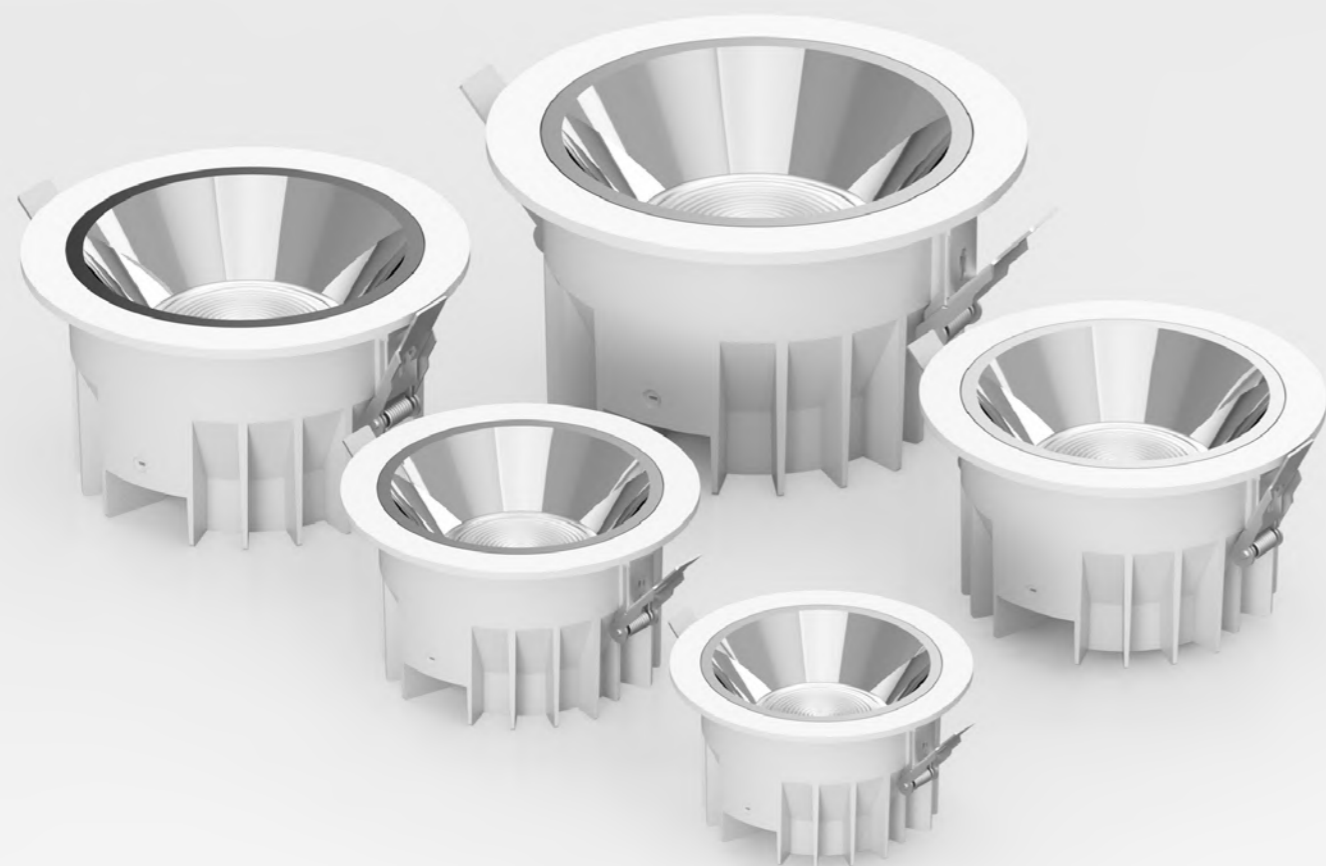

FT-DL3001E	FT-DL4001E	FT-DL5001E	FT-DL6001E	FT-DL8001E
Type	Fixed	Fixed	Fixed	Fixed	Fixed
Wattage	10W	20W	30W	40W	50W
Beam Angle	60°	60°	60°	60°	60°
Cut-out (mm) ⓘ	Ø100	Ø125	Ø145	Ø180	Ø215
Size (DxHmm)	Ø115x65	Ø140x80	Ø160x85	Ø198x98	Ø230x102
Q'ty/CTN (pcs)	50	40	30	18	12

DOWN LIGHT (COB)

DOWN LIGHT (COB)

FINISH: ☐ White

CCT: 3000K 6000K

DIMMING: ☒ No dim ☒ Triac ☒ 1-10V ☒ DALI ☒ Smart lighting

SOAR Series Light source:full spectrum COB LED module, improve color reproduction, Cooling system: passive cooling(perfect design of air convection) heat sink made from die-cast aluminium, using high-quality, environmental protection and no pollution.Optic:unique optical design, highly efficient with uniform distribution, precise light distribution, anti-glare.

Dimension(mm)