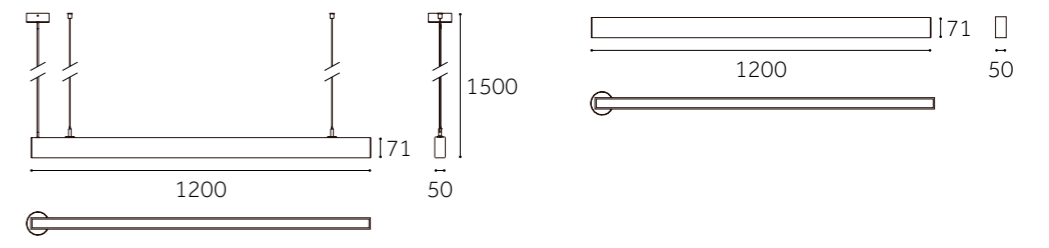

LAMPYHOTELOWE.PL