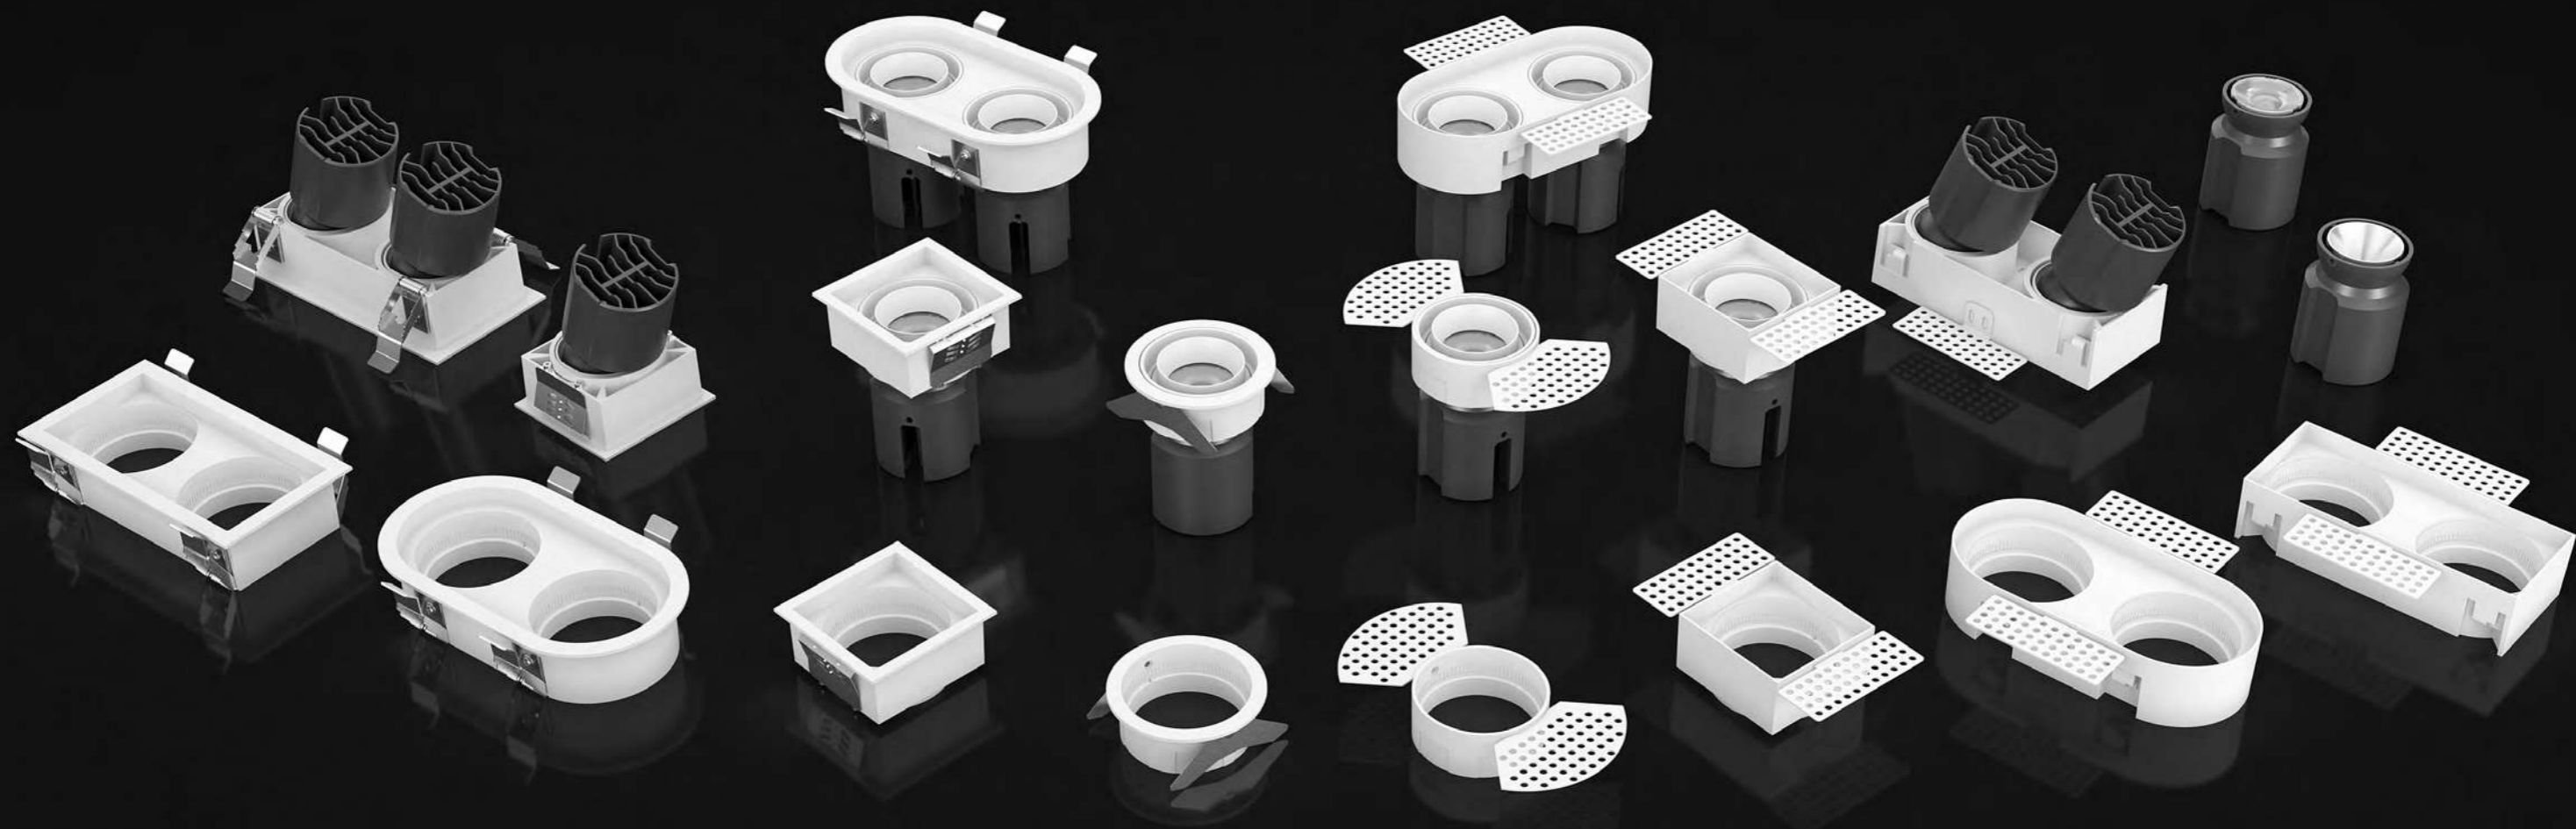

DOWN LIGHT
(COB)

DOWN LIGHT
(COB)

STARS C

LED Downlight

VANEL Series Free splicing approach, flexible configuration according to personalized or architectural request.