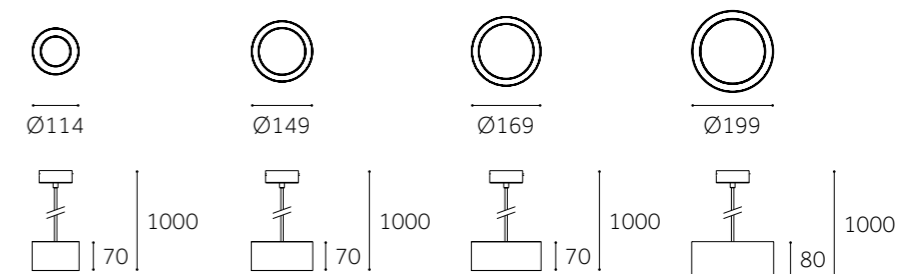

XF-SL04CD-S	XF-SL05CD-S	XF-SL06CD-S	XF-SL08CD-S
Type	Fixed	Fixed	Fixed	Fixed
Wattage	10W	15W	20W	30W
Beam Angle	100°	100°	100°	100°
Lumen (lm)	1380	2070	2760	3795
Cut-out (mm)	/	/	/	/
Size (DxLxHmm)	Ø114x70x1000	Ø149x70x1000	Ø169x70x1000	Ø199x80x1000
N.W/PC (kgs)	0.69	0.96	1.1	1.4
Q'ty/CTN (pcs)	18	12	12	8

DOWN LIGHT
(Surface&Pendant)

DOWN LIGHT
(Surface&Pendant)

FINISH: ☐ White ☒ Black **CCT:** 3000K 6000K

DIMMING: ☒ No dim ☒ Triac ☒ 1-10V ☒ DALI ☒ Smart lighting

XF family products design with various installation options of surface-mounted, recessed, pendant. DC connector design, which can easy to change for different installation style, like downlight, surface mounted downlight, grill light and pendent light. Simple design and easy to install.

Dimension(mm)