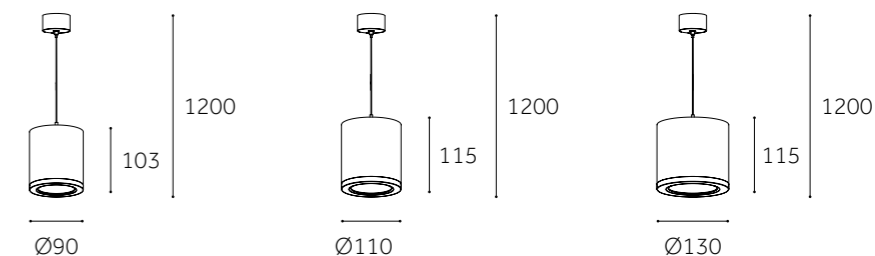

Dimension(mm)

	MN-EX55M-C	MN-EX63M-C	MN-EX75M-C
Type	Adjustable 90°+355°	Adjustable 90°+355°	Adjustable 90°+355°
Wattage	9W	18W	30W
Beam Angle	23°/38°/45°	23°/38°/45°	23°/38°/45°
Lumen (lm)	849	1710	2737
Cut-out (mm) ⓘ	/	/	/
Size (DxLmm)	Ø55x110	Ø63x145	Ø75x165
N.W/PC (kgs)	0.35	0.59	0.82
Q'ty/CTN (pcs)	40	25	20