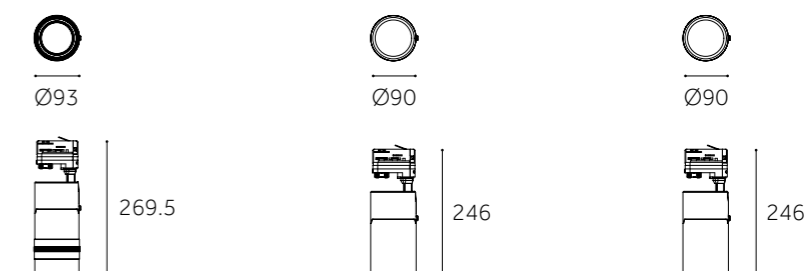

BJ-CX90A-C	BJ-ZH90B-C	BJ-PG90C-C
Type	Adjustable 90°+350°	Adjustable 90°+350°	Adjustable 90°+350°
Wattage	30W	30W	30W
Beam Angle	15°-46°	15°/24°/36°	28°x75°
Lumen (lm)	2850	2870	2430
Cut-out (mm) ⓘ	/	/	/
Size (DxHmm)	Ø93x269.5	Ø90x246	Ø90x246
N.W/PC (kgs)	1.22	1.06	1.03
Q'ty/CTN (pcs)	12	12	12

FINISH: ☐ White ☐ Silver ☒ Black **CCT:** 2700K 6000K

DIMMING: ☒ Triac ☒ 1-10V ☒ DALI ☒ Smart lighting

MAGIC Series with high efficiency COB. Beam angle could adjusted from 15° to 46° freely, smoothly and accurately. Lens could be changed fast according to different optical color film: red/yellow/blue/green/orange/purple/tawny.

Dimension(mm)