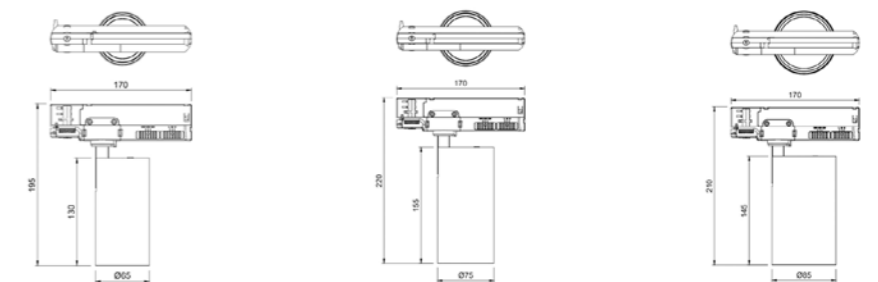

FM-TR65-COB	FM-TR75-COB	FM-TR85-COB
Type	Adjustable 90°+355°	Adjustable 90°+355°	Adjustable 90°+355°
Wattage	20W	30W	40W
Beam Angle	26°/35°/55°	26°/35°/55°	26°/35°/55°
Lumen (lm)	2235	3315	4420
Cut-out (mm)	/	/	/
Size (DxHmm)	Ø65x210	Ø75x210	Ø85x210
N.W/PC (kgs)	0.725	0.57	0.43
Q'ty/CTN (pcs)	12	12	12

FINISH: ☐ White ☒ Black

CCT: 2700K 6000K

DIMMING: ☒ Triac ☒ 1-10V ☒ DALI ☒ Smart lighting

FM Series LED tracklight with high efficiency LED COB chip. 3 CCT and Dimming types for optional. DIY design without any tool which easy to change different accessories to meet your different requirements.

Dimension(mm)