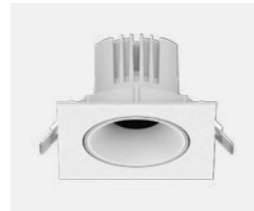

TRACK LIGHT
DOWN LIGHT (SMD)
DOWN LIGHT (COB)
DOWN LIGHT (Surface&Pendant)
PANEL LIGHT
LINEAR LIGHT
BATTEN LIGHT
HIGH BAY LIGHT
TRACK SYSTEM MAGNET

LED DOWN LIGHT (COB)

SOAR
P.179-180

SOAR
P.181-182

VAST
P.183-184