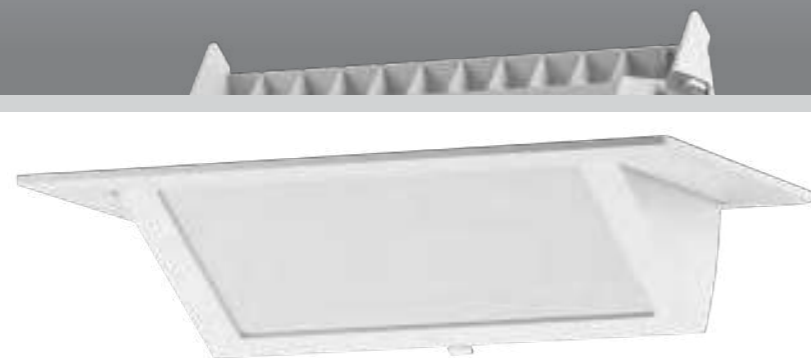

Dimension(mm)

RECTANGULAR Downlight Series

RECESSED 

DOWN LIGHT (SMD)

DOWN LIGHT (SMD)

CFS-010-S

Type	Adjustable 60°
Wattage	20W/28W/38W/48W/60W
Beam Angle	100°
Lumen (lm)	2415/3381/4589/5796/7245
Cut-out (mm) 	215x125
Size (WxLxHmm)	240x145x96
N.W/PC (kgs)	1.1
Q'ty/CTN (pcs)	6