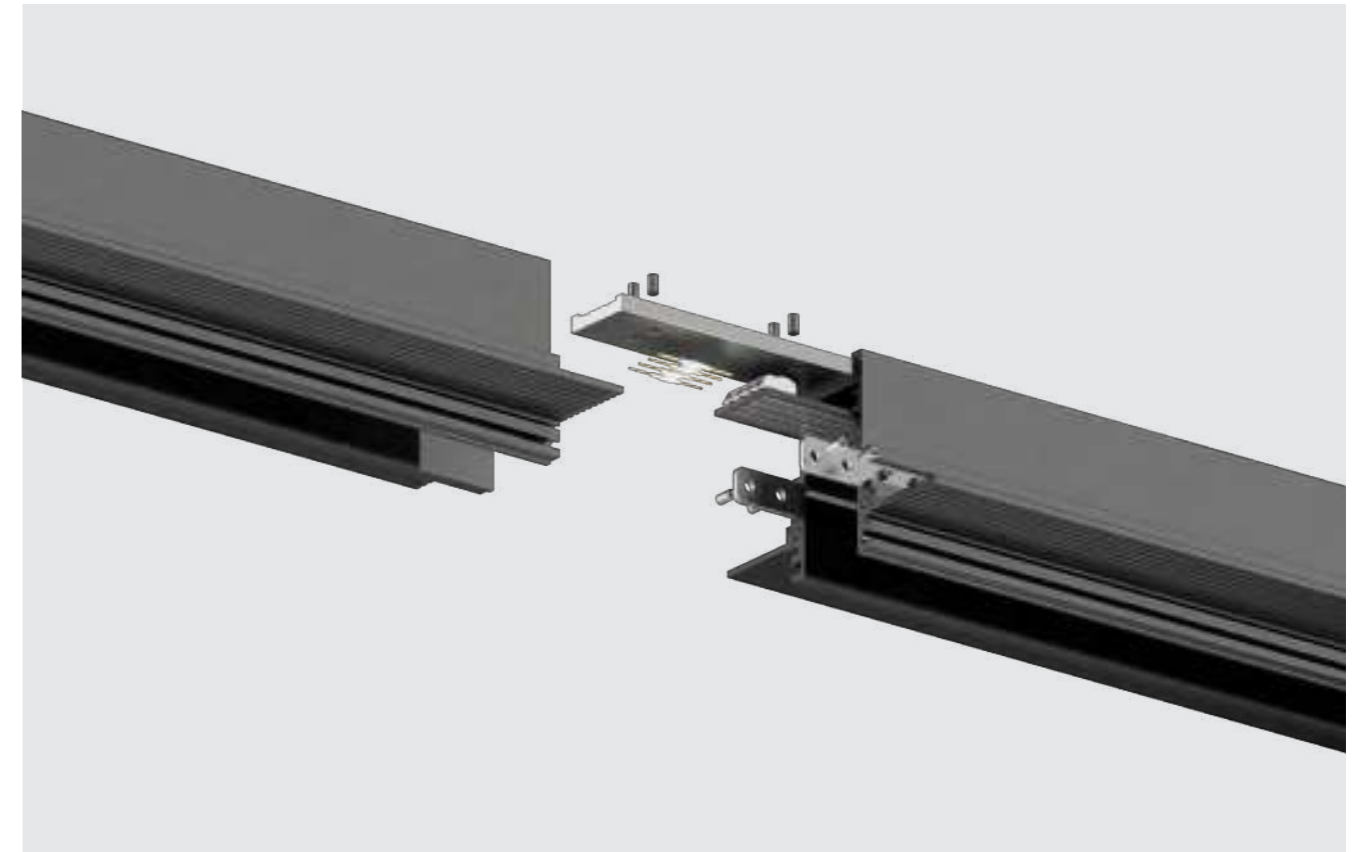

TRACK SYSTEM
MAGNET

LAMPYHOTELOWE.PL

Flexibility meets elegance

2.4G dimming available
Smart solution

wireless dimming

Maintain a stable connection

The copper wire is energized through the connector, which is not easy to fall off or poor contact