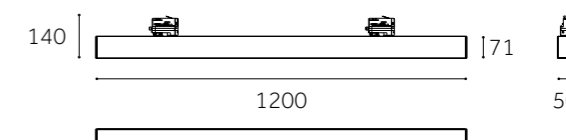

LINE-TR1205-S

Type	Fixed
Wattage	30W/40W/60W
Beam Angle	100°
Lumen (lm)	3450/4600/6900
Cut-out (mm) ⓘ	/
Size (WxLxHmm)	1200x50x71
N.W/PC (kgs)	2.35
Q'ty/CTN (pcs)	4

LINEAR LIGHT

LINEAR LIGHT

FINISH: ☐ White ☐ Silver ☒ Black **CCT:** ☒ 3000K ☐ 6000K

DIMMING: ☒ Triac ☒ 1-10V ☒ DALI ☒ Smart lighting

LED LINEAR LIGHT High transmittance PC COVER, ageing resistance, non-yellowing. 0-355° degree rotatable, high quality Alumium shell. Widely used in hotels, restaurants, shops, offices and so on.

Dimension(mm)