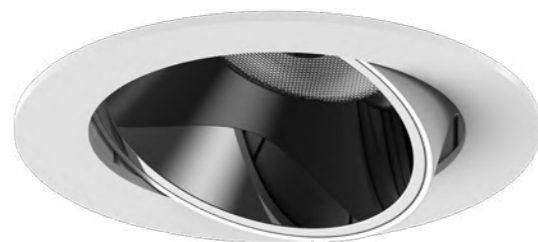

Dimension(mm)

ⓘ Ø75mm

ⓘ Ø90mm

ⓘ Ø125mm

	OBS-MS75M-C&D	OBS-MS95M-C&D	OBS-MS125M-C&D
Type	Adjustable 30°+350°	Adjustable 30°+350°	Adjustable 30°+350°
Wattage	10W	20W	30W
Beam Angle	15°/24°/38°	15°/24°/38°	15°/24°/38°
Lumen (lm)	1100	2200	3300
Cut-out (mm) ⓘ	Ø75	Ø95	Ø125
Size (DxHmm)	Ø85x80	Ø104x108	Ø132x127
N.W/PC (kgs)	0.3	0.51	0.84
Q'ty/CTN (pcs)	50	30	20