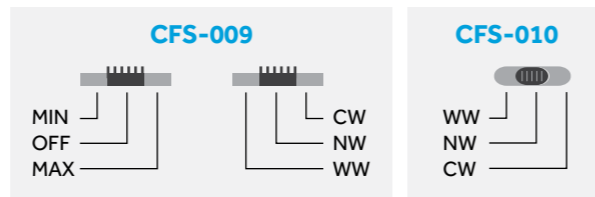

3-CCT / WATT OPTIONAL SWITCH