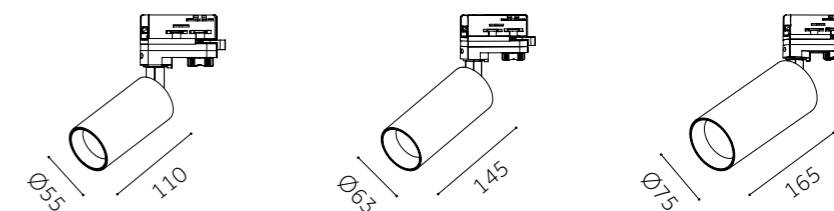

MN-TR55M-C	MN-TR63M-C	MN-TR75M-C
Type	Adjustable 90°+355°	Adjustable 90°+355°	Adjustable 90°+355°
Wattage	9W	18W	30W
Beam Angle	23°/38°/45°	23°/38°/45°	23°/38°/45°
Lumen (lm)	915	1853	3046
Cut-out (mm) ⓘ	/	/	/
Size (DxLmm)	Ø55x185	Ø63x213	Ø75x233
N.W/PC (kgs)	0.34	0.56	0.77
Q'ty/CTN (pcs)	20	20	20

FINISH: ☐ White ☐ Silver ☒ Black **CCT:** ☐ 3000K ☒ 4000K ☐ 6000K

OPTIONAL: ☐ White ☒ Black ☐ Golden ☐ Silver

DIMMING: ☒ Triac ☒ 1-10V ☒ DALI ☒ Smart lighting

MINI family products design with various installation options of surface-mounted, recessed, pendant and track. Simple design, it can be widely used in different kind of application areas for the shopping malls, hotels, restaurants and other public buildings.

Dimension(mm)