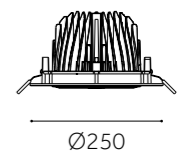

Dimension(mm)

	RS-001-S	RS-003-S
Type	Adjustable 60°+350°	Adjustable 60°+350°
Wattage	20W/28W/38W	20W/28W/38W/50W/60W
Beam Angle	60°	60°
Lumen (lm)	2530/3508/4773	2473/3508/4485/6417/7590
Cut-out (mm) ⓘ	Ø170	Ø215
Size (DxHmm)	Ø195x138	Ø250x144
N.W/PC (kgs)	1.25	2.2
Q'ty/CTN (pcs)	8	6

Dimension(mm)

ⓘ Ø170mm

ⓘ Ø215mm

ROUND Grill Light Series

RECESSED 

DOWN LIGHT (SMD)

DOWN LIGHT (SMD)

	RS-DD01-S	RS-DD02-S	RS-DD03-S
Type	Adjustable 60°+350°	Adjustable 60°+350°	Adjustable 60°+350°
Wattage	20W/28W/38W	20Wx2/28Wx2/38Wx2	20Wx3/28Wx3/38Wx3
Beam Angle	60°	60°	60°
Lumen (lm)	2530/3542/4807	5060/7015/8740	7590/10523/13653
Cut-out (mm) 	185x185	185x340	185x510
Size (WxLxHmm)	200x200x150	365x200x150	530x200x150
N.W/PC (kgs)	1.5	3.5	4.5
Q'ty/CTN (pcs)	8	4	3