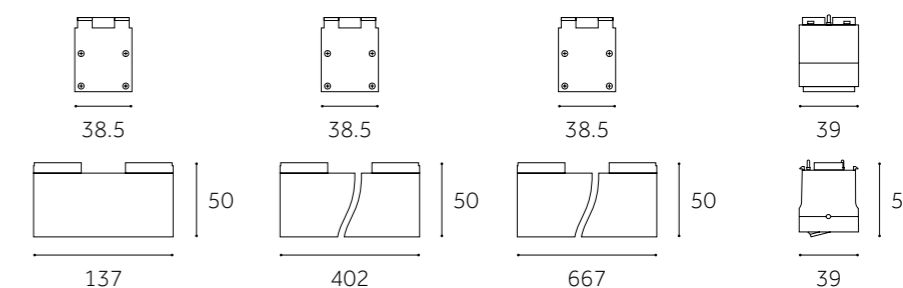

OBS-601221-C	OBS-601223-C	OBS-601225-C	OBS-601231-C
Type	Fixed	Fixed	Fixed	Fixed
Wattage	10W	25W	40W	3W
Beam Angle	15°/30°/45°	15°/30°/45°	15°/30°/45°	15°/30°/45°
Lumen (lm)	460	1426	2243	127
Cut-out (mm)	/	/	/	/
Size (WxLxHmm)	137x38.5x50	402x38.5x50	667x38.5x50	39x39x50
N.W/PC (kgs)	0.2	0.5	0.8	0.05
Q'ty/CTN (pcs)	48	16	16	160

FINISH: ● Black

CCT: 3000K 6000K

DIMMING: ✓ Triac ✓ 1-10V ✓ DALI ✓ 2.4G

OBS-601 Series is a DC24V magnetic track system with width 50mm, length 1m/2m optional. Smart solution 2.4G dimming available, 3 CCT changeable and dimmable. Flexible and easy for DIY installation.

Dimension(mm)