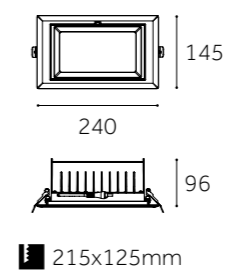

RECTANGULAR Downlight Series

RECESSED

DOWN LIGHT (SMD)

DOWN LIGHT (SMD)

	CFS-009-S		CFS-009-SU
Type	Adjustable 60°		Adjustable 60°
Wattage	20W/28W/38W/48W/60W	20W&28W/28W&38W/38W&48W/48W&60W	20W/30W
Beam Angle	100°		15°/36°/45°
Lumen (lm)	2415/3381/4589/5796/7245	2530/3381/4589/5796	2210/3316
Cut-out (mm)	215x125		215x125
Size (WxLxHmm)	240x145x96		240x145x96
N.W/PC (kgs)	1.1		1.1
Q'ty/CTN (pcs)	6		6

FINISH: ☐ White ☐ Silver ☐ Black **CCT:** 3000K 5700K

DIMMING: ☒ Triac ☒ 1-10V ☒ DALI ☒ Smart lighting

RECTANGULAR Series CFS-009 LED Downlight with high efficiency SMD LED chip, external driver, and changeable lighting orientation with 60° vertical direction. CCT and wattage changeable by slide switch for optional.

Dimension(mm)