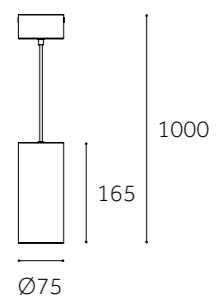

MN-SL63M-C	MN-SL75M-C
Type	Fixed	Fixed
Wattage	18W	30W
Beam Angle	23°/38°/45°	23°/38°/45°
Lumen (lm)	1710	2737
Cut-out (mm)	/	/
Size (DxLxHmm)	Ø63x145x1000	Ø75x165x1000
N.W/PC (kgs)	0.65	0.95
Q'ty/CTN (pcs)	27	18

DOWN LIGHT
(Surface&Pendant)

DOWN LIGHT
(Surface&Pendant)

FINISH: ☐ White ☐ Silver ☒ Black **CCT:** 3000K 6000K

OPTIONAL: ☐ White ☒ Black ☐ Golden ☐ Silver

DIMMING: ☒ Triac

MINI family products design with various installation options of surface-mounted, recessed, pendant and track. Simple design, it can be widely used in different kind of application areas for the shopping malls, hotels, restaurants and other public buildings.

Dimension(mm)