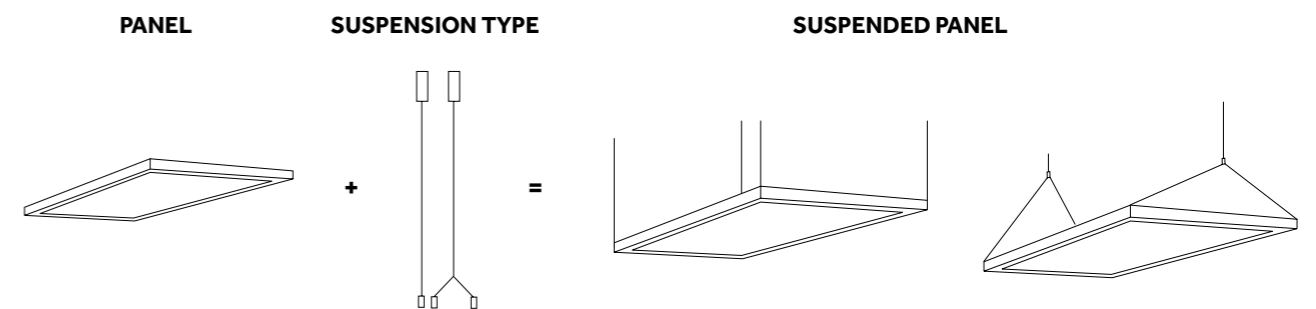

1200x300	600x300	1200x600	600x600
Splicing Frame				
Size (WxLxHmm)	1203x302x70	603x302x70	1203x602x70	603x602x70
For Panel Light(mm)	1195x295	595x295	1195x595	595x595
Connected Frame				
Size (WxLxHmm)	1260x302x70	660x602x70	1260x602x70	660x602x70
For Panel Light(mm)	1195x295	595x295	1195x595	595x595

Notes: The height of Panel light for using this product shall not over 33mm, and the total height after adding Driver shall not over 65mm.