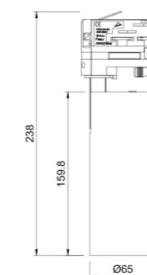

ZS-TR65-C	ZS-TR75-C
Type	Adjustable 90°+355°	Adjustable 90°+355°
Wattage	10W/15W/20W	30W/35W/40W
Beam Angle	26°/36°/55°	26°/36°/55°
Lumen (lm)	1120/1650/2200	3323/3850/4420
Cut-out (mm) ⓘ	/	/
Size (DxHmm)	Ø65x238	Ø75x268
N.W/PC (kgs)	0.5	0.7
Q'ty/CTN (pcs)	16	16

FINISH: ○ White ● Black

CCT: 2700K 6000K

DIMMING: ☒ Triac ☒ 1-10V ☒ DALI ☒ Smart lighting

ARES PLUS Series LED tracklight with high efficiency LED COB chip. CRI≥90. 1-CCT and 3-CCT optional (2700K&4000K&6000K). A variety of installation options, provide you different and special needs.

Dimension(mm)