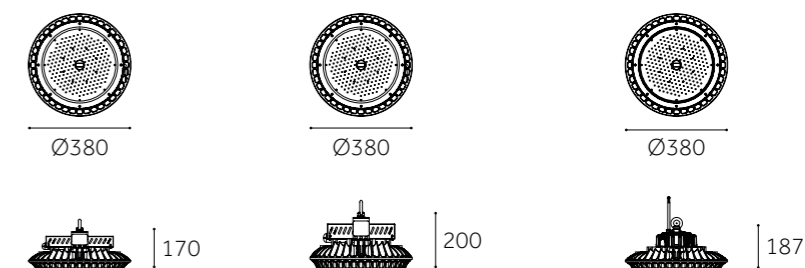

BDHB-S-A

BDHB-S-B

Type	BDHB-S-A			BDHB-S-B		
	Fixed			Fixed		
Wattage	100W	150W	180W	100W	150W	180W
Beam Angle	120°			120°		
Lumen (lm)	17480	25415	28750	17480	25415	28750
Cut-out (mm) ⓘ	/			/		
Size (DxHmm)	Ø380x170		Ø380x200	Ø380x187		
N.W/PC (kgs)	6.2	6.2	6.5	5.8	6.1	7.0
Q'ty/CTN (pcs)	1			1		

FINISH: ● Black

CCT: 3000K 6000K

DIMMING: ✓ Triac ✓ 1-10V ✓ DALI ✓ Smart lighting

BDHB Series LED high bay light with high efficiency SMD LED chip, external driver. Die-casting aluminum housing and heat sink. Powder coated finish. IP65 waterproof driver fitted for exterior use. Available to use accessories: bracket or steel chain.

Dimension(mm)