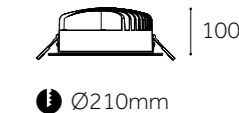

Dimension(mm)