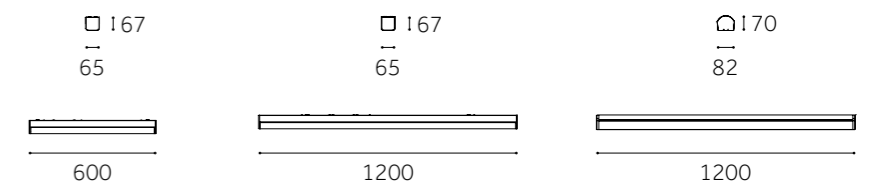

BT-001-600	BT-001-1200	BT-002-1200
Type	Fixed	Fixed	Fixed
Wattage	20W	40W	60W
Beam Angle	120°	120°	110°
Lumen (lm)	2294	4763	7200
Cut-out (mm)	/	/	/
Size (WxLxHmm)	600x65x67	1200x65x67	1200x82x70
N.W/PC (kgs)	0.97	1.5	1.78
Q'ty/CTN (pcs)	10	6	6

FINISH: ☐ White ☐ Silver ☐ Black **CCT:** 3000K 6000K

DIMMING: ☒ Triac ☒ 1-10V ☒ DALI ☒ Smart lighting

BT Series LED Batten Light with high efficiency LED Epistar chip, CRI>80, wide beam angle 120°. Easy selectable color temperature by DIP switch 3000K, 4000K, 5700K.

Dimension(mm)