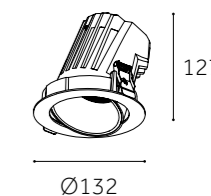

OBS-MS75M-C&D	OBS-MS95M-C&D	OBS-MS125M-C&D
Type	Adjustable 30°+350°	Adjustable 30°+350°	Adjustable 30°+350°
Wattage	10W	20W	30W
Beam Angle	15°/24°/38°	15°/24°/38°	15°/24°/38°
Lumen (lm)	1100	2200	3300
Cut-out (mm) ⓘ	Ø75	Ø95	Ø125
Size (DxHmm)	Ø85x80	Ø104x108	Ø132x127
N.W/PC (kgs)	0.3	0.51	0.84
Q'ty/CTN (pcs)	50	30	20

DOWN LIGHT
(COB)

DOWN LIGHT
(COB)

FINISH: ☐ White ☒ Black **CCT:** 3000K 6000K

OPTIONAL: ☐ Bright white ☒ Bright black ☐ Gun black ☐ Silver ☐ Matt silver

DIMMING: ☒ No dim ☒ Triac ☒ 1-10V ☒ DALI ☒ Smart lighting

MAMBA Series The asymmetrical radiator design of the integrated radiator shows its individual appearance. It can be rotated 360°, the maximum swing angle is 30°. Available to use in various scenes and projects. Few spotlights on the market can achieve deep anti-glare, and can do UGR<10 with honeycomb.

Dimension(mm)

ⓘ Ø75mm

ⓘ Ø95mm

ⓘ Ø125mm