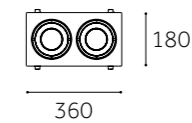

DOWN LIGHT (SMD)

DOWN LIGHT (SMD)

	XF-DD1818CD-S	XF-DD3218M-S	XF-DD4718CD-S
Type	Fixed	Fixed	Fixed
Wattage	10W	10Wx2	10Wx3
Beam Angle	100°	100°	100°
Lumen (lm)	1380	2760	4140
Cut-out (mm)	160x160	305x160	455x160
Size (WxLxHmm)	180x180x33	360x180x33	470x180x33
N.W/PC (kgs)	0.7	1.2	1.75
Q'ty/CTN (pcs)	20	10	6

FINISH: ☐ White ☒ Black

CCT: 3000K 5700K

DIMMING: ☒ Triac ☒ 1-10V ☒ DALI ☒ Smart lighting

XF Series with SMD high efficiency LED chip, external driver. Luminaire color can be black and white for optional. One head, two heads, three heads for optional. Ultra-thin design is suitable for very low ceilings.

Dimension(mm)

160x160mm

305x160mm

455x160mm