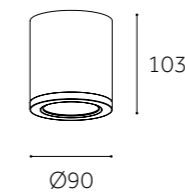

Dimension(mm)