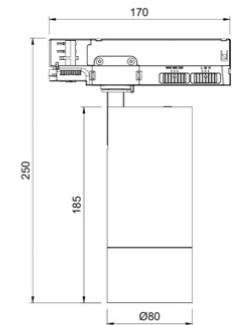

Dimension(mm)