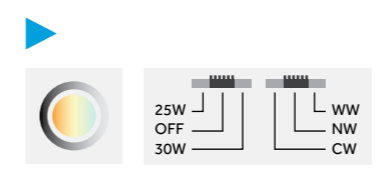

Dimension(mm)

LAMPYHOTELOWE.PL

DOWN LIGHT (SMD)

CRESCENT

LED Downlight

IP54

DOWN LIGHT (SMD)

Appearance:
 High precision die-casting aluminum intergrated radiator with excellent thermal conductivity. PMMA cover material is adopted. The area of the beam is larger and brighter.