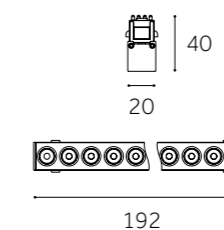

TRACK SYSTEM
MAGNET

TRACK SYSTEM
MAGNET