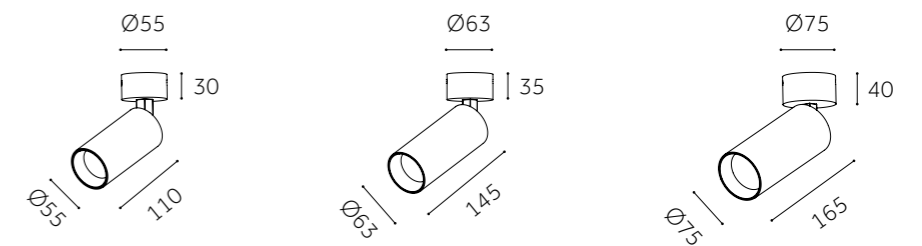

Dimension(mm)