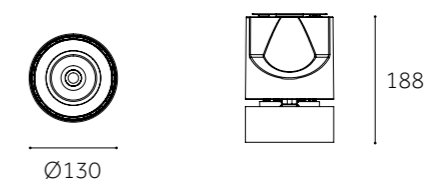

JL-EX04TM-C&D	
Type	Adjustable 90°+355°
Wattage	9W/12W/14W/21W
Beam Angle	16°/24°/50°
Lumen (lm)	950/1250/1500/2150
Cut-out (mm) ⓘ	/
Size (DxHmm)	Ø130x188
N.W/PC (kgs)	1.48
Q'ty/CTN (pcs)	8

DOWN LIGHT
(Surface&Pendant)

DOWN LIGHT
(Surface&Pendant)

FINISH: ☐ White ☐ Silver ☐ Black

CCT: 3000K 6000K

DIMMING: ☒ Non-Dimmable

GALAXY Series Optional Downlight design, fixed, adjustable, deep recessed (low UGR). Luminaire color can be black, white and silver for optional. Durable die-casting aluminum body with good heat sink. High efficiency COB chip. Multi-reflectors for your optional.

Dimension(mm)