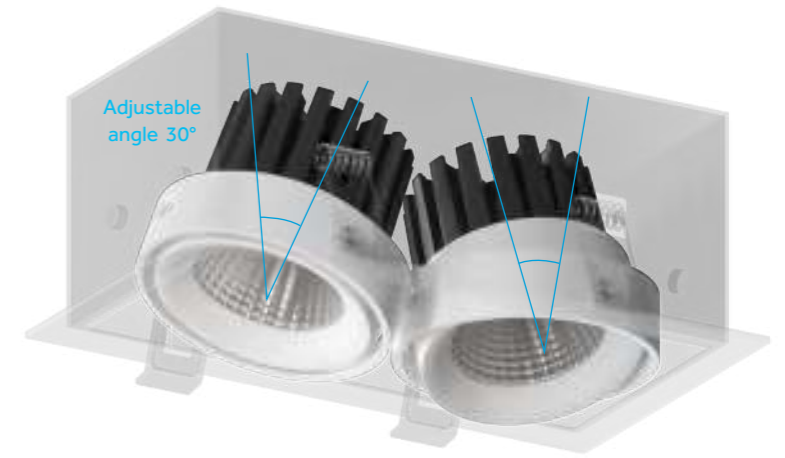

Dimension(mm)

DOWN LIGHT
(COB)

LUX

LED Grill Light

Single head, double heads and triple heads provide more choices for you. High CRI brings excellent lighting effect, adjustable direction offers various lighting orientation.

DOWN LIGHT
(COB)

	LUX-DD1010-C	LUX-DD1810-C	LUX-DD2810-C
Type	Adjustable 30°	Adjustable 30°	Adjustable 30°
Wattage	10W	20W	30W
Beam Angle	15°/24°/38°/60°	15°/24°/38°/60°	15°/24°/38°/60°
Lumen (lm)	1050	2200	3300
Cut-out (mm) 	95x95	175x95	265x95
Size (WxLxHmm)	105x105x80	185x105x80	277x105x80
N.W/PC (kgs)	1.8	1.8	1.8
Q'ty/CTN (pcs)	8	8	8