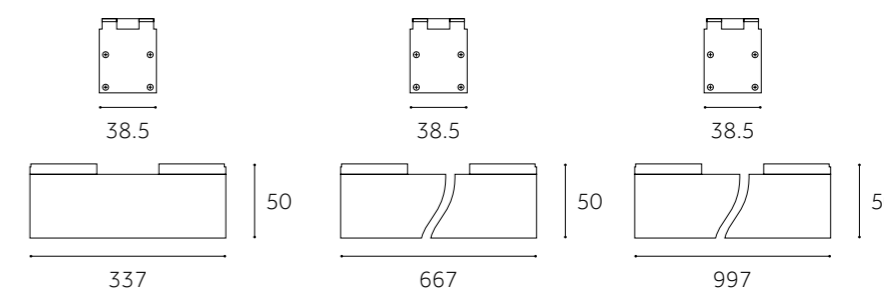

FINISH: ● Black

CCT: 3000K 6000K

DIMMING: Triac 1-10V DALI 2.4G

OBS-601 Series is a DC24V magnetic track system with width 50mm, length 1m/2m optional. Smart solution 2.4G dimming available, 3 CCT changeable and dimmable. Flexible and easy for DIY installation.

Dimension(mm)