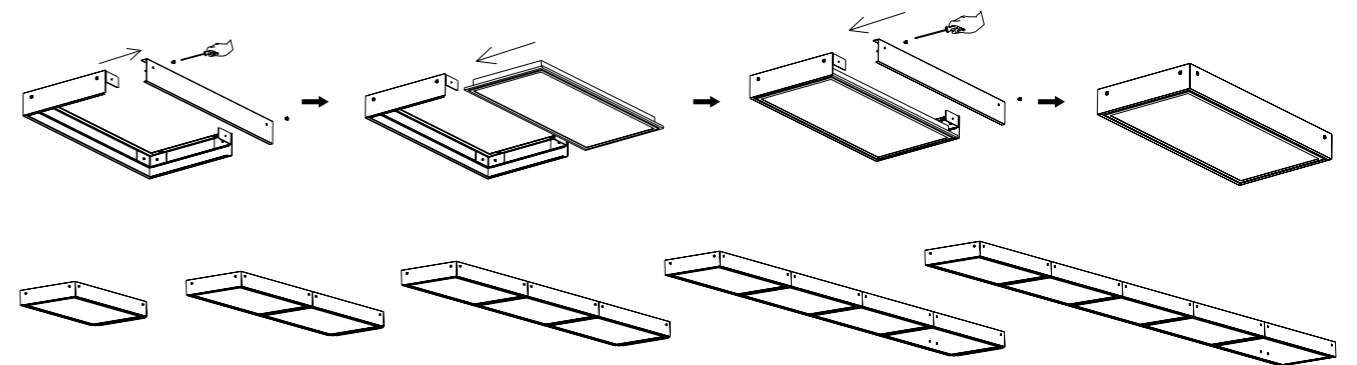

1200x300	600x300	1200x600	600x600
Splicing Frame				
Size (WxLxHmm)	1203x302x70	603x302x70	1203x602x70	603x602x70
For Panel Light(mm)	1195x295	595x295	1195x595	595x595
Connected Frame				
Size (WxLxHmm)	1260x302x70	660x602x70	1260x602x70	660x602x70
For Panel Light(mm)	1195x295	595x295	1195x595	595x595

Notes: The height of Panel light for using this product shall not over 33mm, and the total height after adding Driver shall not over 65mm.