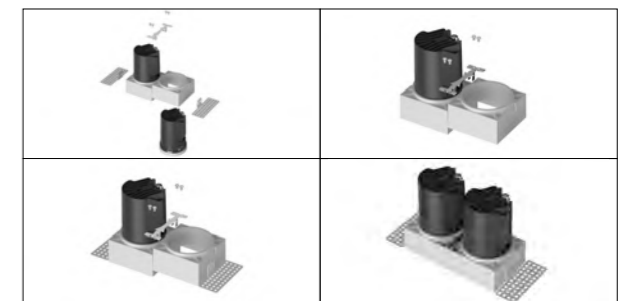

Dimension(mm)

DOWN LIGHT
(COB)

DOWN LIGHT
(COB)

STARS A

LED Downlight

ADJUSTABLE
30°

HORIZONTAL ROTATION
355°

VANZ Series Independently designed product appearance, Buckle modular structure, easy installation and maintenance. Free splicing like Russian cubes provides enough illumination for high-rise space, and square boxes provide flexible lighting modes.