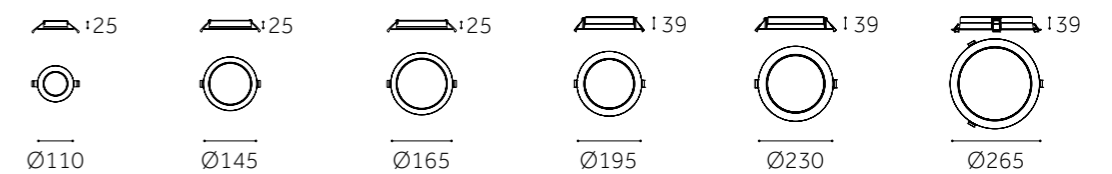

DOWN LIGHT (SMD)

	XF-DL03CD-S	XF-DL04CD-S	XF-DL05CD-S	XF-DL06CD-S	XF-DL08CD-S	XF-DL09CD-S
Type	Fixed	Fixed	Fixed	Fixed	Fixed	Fixed
Wattage	10W	15W	20W	30W	40W	48W
Beam Angle	100°	100°	100°	100°	100°	100°
Lumen (lm)	1380	2070	2760	3795	5520	6624
Cut-out (mm) ⓘ	Ø75-95	Ø120-135	Ø140-155	Ø165-185	Ø205-220	Ø230-255
Size (DxHmm)	Ø110x25	Ø145x25	Ø165x25	Ø195x39	Ø230x39	Ø265x39
N.W/PC (kgs)	0.22	0.32	0.36	0.57	0.8	1.03
Q'ty/CTN (pcs)	48	36	28	12	24	20

FINISH: ☐ White ☒ Black

CCT: 3000K 5700K

DIMMING: ☒ Triac ☒ 1-10V ☒ DALI ☒ Smart lighting

XF Series with SMD high efficiency LED chip, external driver. Luminarie color can be black and white for optional. 6 sizes: 3/4/5/6/8/9 inch for optional. Ultra-thin design is suitable for very low ceilings.

Dimension(mm)