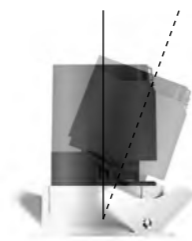

Dimension(mm)

DOWN LIGHT
(COB)

DOWN LIGHT
(COB)

STARS A

LED Downlight

ADJUSTABLE
30°

HORIZONTAL ROTATION
355°

VANZ Series Independently designed product appearance, Buckle modular structure, easy installation and maintenance. Free splicing like Russian cubes provides enough illumination for high-rise space, and square boxes provide flexible lighting modes.