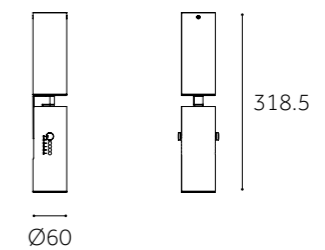

BJ-EX60-C

Type	Adjustable 90°
Wattage	10W/15W/20W
Beam Angle	15°-70°
Lumen (lm)	1000/1500/2100
Cut-out (mm) ⓘ	/
Size (DxHmm)	Ø60x318.5
N.W/PC (kgs)	0.8
Q'ty/CTN (pcs)	18

DOWN LIGHT
(Surface&Pendant)

DOWN LIGHT
(Surface&Pendant)

FINISH: ☐ White ☐ Silver ☐ Black

CCT: 3000K 6000K

DIMMING: ☒ Non-Dimmable

EAGLE EYE Series with high efficiency brand COB LED chip, built-in driver. Aluminum die-casting body and heat sink which is better air dissipation. Adjustable beam angle from 15°-70°.

Dimension(mm)