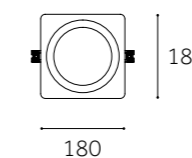

Dimension(mm)