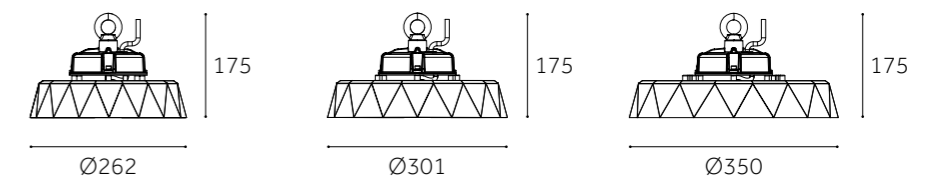

Dimension(mm)

MAGNET

LED Track System

TRACK SYSTEM
MAGNET

TRACK SYSTEM
MAGNET

LAMPYHOTELOWE.PL

LED Track Light

Wall Washer