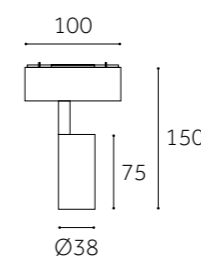

2.4GHZ

	OBS-601201-C	OBS-601202-C	OBS-601203-C
Type	Adjustable 90°+355°	Adjustable 90°+355°	Adjustable 90°+355°
Wattage	7W	12W	20W
Beam Angle	24°/36°	16°/24°/36°	16°/24°/36°
Lumen (lm)	322	920	1058
Cut-out (mm) ⓘ	/	/	/
Size (DxHmm)	100xØ38x75	100xØ60x110	100xØ75x140
N.W/PC (kgs)	0.2	0.4	0.7
Q'ty/CTN (pcs)	32	16	32

FINISH: ● Black

CCT: 3000K 6000K

DIMMING: ✓ Triac ✓ 1-10V ✓ DALI ✓ 2.4G

OBS-601 Series is a DC24V magnetic track system with width 50mm, length 1m/2m optional. Smart solution 2.4G dimming available, 3 CCT changeable and dimmable. Flexible and easy for DIY installation.

Dimension(mm)