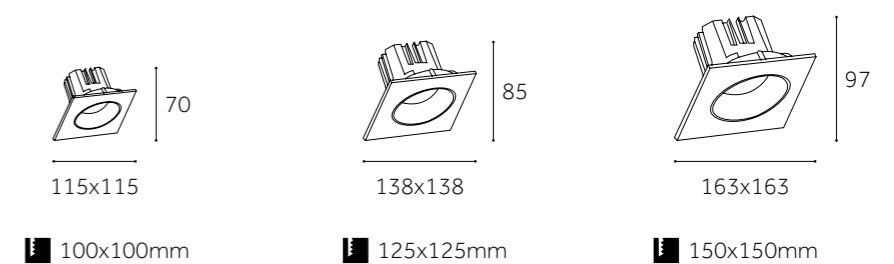

Dimension(mm)

	HH-T2511A-2	HH-T3011A-2	HH-T4011A-2
Type	Fixed	Fixed	Fixed
Wattage	12Wx2	20Wx2	35Wx2
Beam Angle	15°/23°/38°/60°	15°/23°/38°/60°	15°/23°/38°/60°
Cut-out (mm) 	215x100	263x125	315x150
Size (WxLxHmm)	230x115x70	278x138x85	330x163x97
Q'ty/CTN (pcs)	20	12	8