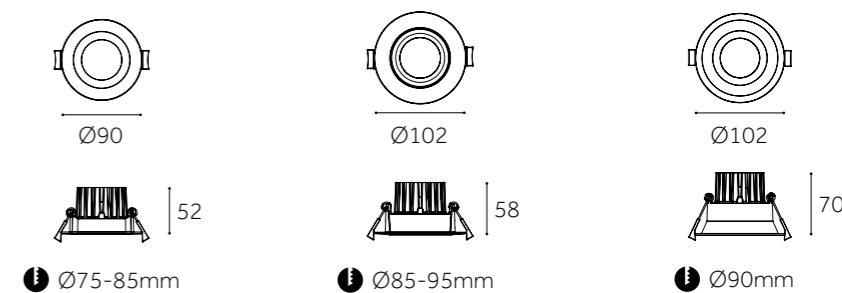

Dimension(mm)

	JL-CE04GM-C&D	JL-CE04TM-C&D	JL-CE04RM-C&D
Type	Fixed	Adjustable 70°	Adjustable 70°
Wattage	9W/12W/14W/21W	9W/12W/14W/21W	9W/12W/14W/21W
Beam Angle	16°/24°/50°	16°/24°/50°	16°/24°/50°
Lumen (lm)	1081/1415/1679/2438	1081/1415/1679/2438	874/1150/1369/1990
Cut-out (mm) ⓘ	Ø110	Ø110	Ø110
Size (DxHmm)	Ø120x88	Ø120x97	Ø120x97
N.W/PC (kgs)	0.53	0.53	0.54
Q'ty/CTN (pcs)	18	18	18