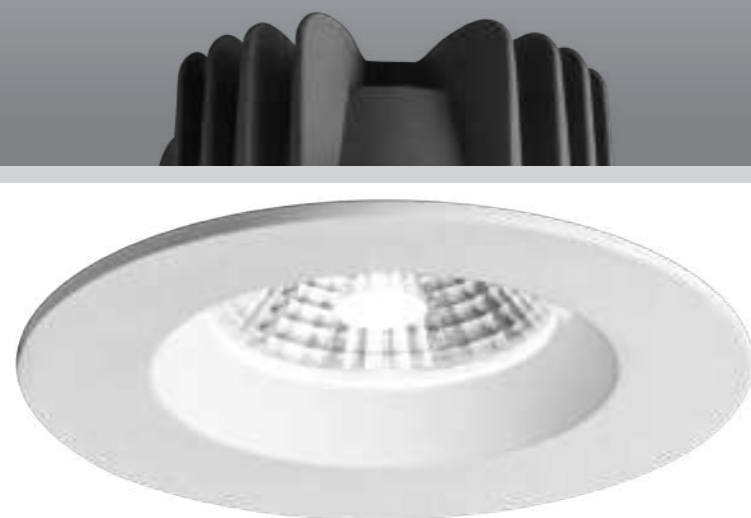

OBS-01005

Type	Fixed			
Wattage	7W	10W	15W	30W
Beam Angle	33.3°	90.6°	99.1°	126.1°
Lumen (lm)	552	920	1725	2933
Cut-out (mm) ⓘ	Ø70	Ø90	Ø150	Ø205
Size (DxHmm)	Ø90x41	Ø120x50	Ø170x50	Ø225x52
N.W/PC (kgs)	0.12	0.22	0.45	0.73
Q'ty/CTN (pcs)	50	50	20	20

DOWN LIGHT (COB)

DOWN LIGHT (COB)

FINISH: ☐ White ☐ Silver ☐ Black

CCT: 3000K 6000K

DIMMING: ☒ Non-Dimmable

STAR Series with COB luminus LED chip, external driver. Luminarie color can be black, white and silver for optional. Four size 7W, 10W, 15W, 30W can be selected.

Dimension(mm)