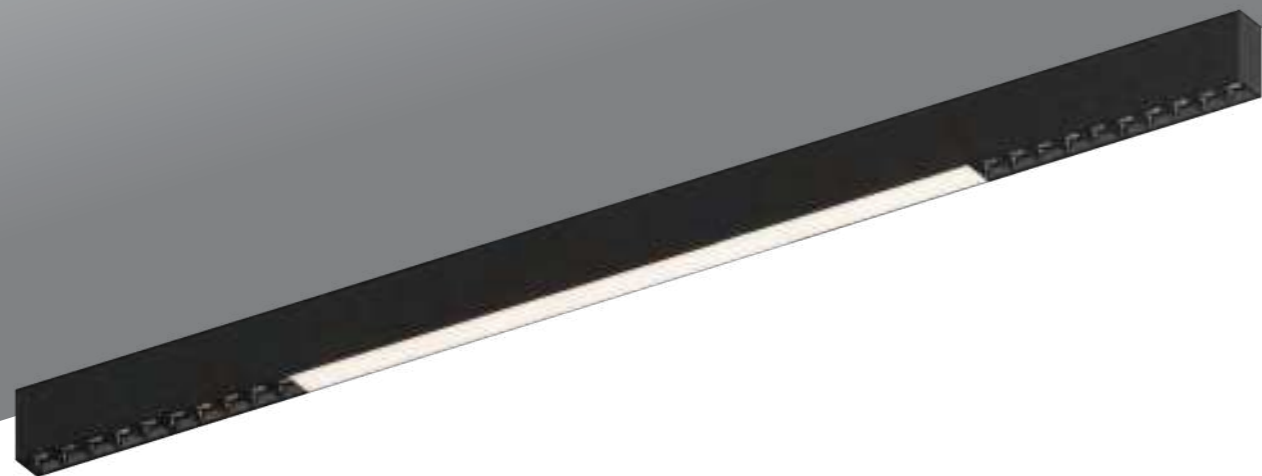

LED LINEAR LIGHT

SURFACE

	LINE-A-EX1204-S	LINE-B-EX1204-S
Type	Fixed	Fixed
Wattage	30W/40W/60W	30W/40W/60W
Beam Angle	15°/30°/45°	15°+100°/30°+100°/45°+100°
Lumen (lm)	2933/3910/5865	3278/4370/6555
Cut-out (mm)	/	/
Size (WxLxHmm)	1128x34x67	1128x34x67
N.W/PC (kgs)	1.85	1.85
Q'ty/CTN (pcs)	8	8

LINEAR LIGHT

LINEAR LIGHT

FINISH: ☐ White ☐ Silver ☒ Black **CCT:** ☐ 3000K ☒ 4000K ☐ 6000K

DIMMING: ☒ Triac ☒ 1-10V ☒ DALI ☒ Smart lighting

LED LINEAR LIGHT High quality aluminum case with white or black coating. Black highlight grille, perfect anti-glare. Two installation methods: Suspending and surface mounted. Three light output modes: grille, floodlight, grille+floodlight module. Widely used in hotels, restaurants, shops, offices, supermarkets, museums, residential lighting, etc.

Dimension(mm)

LAMPYHOTELOWE.PL