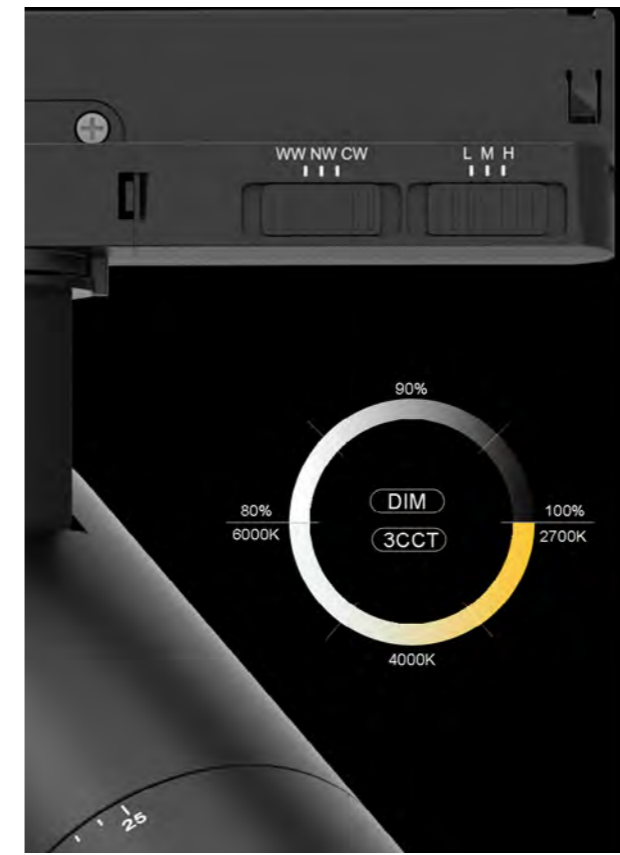

ZOOM III

LED Track Light

80%~100% dimmable
3-CCT changeable

3-CCT Adjustable Color Temperature
Brightness Adjustment

Adjustable Beam Angle

TRACK LIGHT