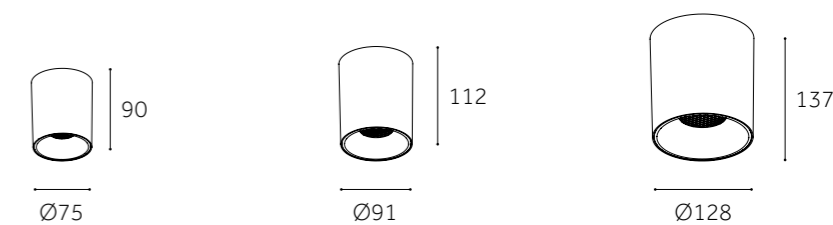

OBS-JG-EX02M-C	OBS-JG-EX03M-C	OBS-JG-EX04M-C
Type	Fixed	Fixed	Fixed
Wattage	10W	20W	30W
Beam Angle	12°/24°/38°/55°	12°/24°/38°/55°	12°/24°/38°/55°
Lumen (lm)	805	1610	2415
Cut-out (mm) ⓘ	/	/	/
Size (DxHmm)	Ø75x90	Ø91x112	Ø128x137
N.W/PC (kgs)	0.33	0.51	0.98
Q'ty/CTN (pcs)	50	30	20

DOWN LIGHT
(Surface&Pendant)

DOWN LIGHT
(Surface&Pendant)

FINISH: ☐ White ☒ Black **CCT:** 3000K 6000K

OPTIONAL: ☐ Bright white ☒ Bright black ☐ Black light ☐ Bright silver ☐ Silver mist

DIMMING: ☒ No dim ☒ Triac ☒ 1-10V ☒ DALI ☒ Smart lighting

KING KONG Series UGR<19 Surface Mounted Downlight, black and white optional. Use metal ceiling plate, die-cast lamp body radiator. Anti-glare cover, which can add honeycomb to make UGR < 12, the snap-back cover is easy to install and remove. Exquisite form and reasonable proportion.

Dimension(mm)