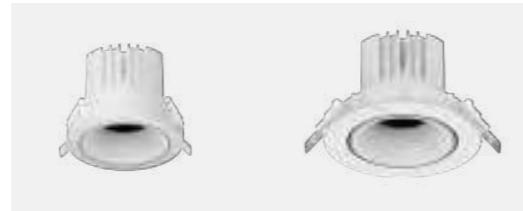

TRACK LIGHT
DOWN LIGHT (SMD)
DOWN LIGHT (COB)
DOWN LIGHT (Surface&Pendant)
PANEL LIGHT
LINEAR LIGHT
BATTEN LIGHT
HIGH BAY LIGHT
TRACK SYSTEM MAGNET

LED DOWN LIGHT (COB)

SOAR
P.179-180

SOAR
P.181-182

VAST
P.183-184