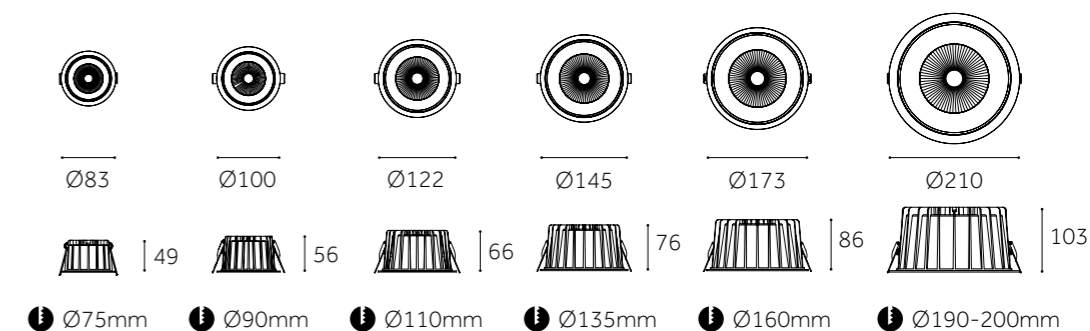

OBS-4809-C	OBS-4815-C	OBS-4820-C	OBS-4824-C	OBS-4830-C	OBS-4840-C
Type	Fixed	Fixed	Fixed	Fixed	Fixed	Fixed
Wattage	9W	15W	20W	24W	30W	40W
Beam Angle	60°	60°	60°	60°	60°	60°
Lumen (lm)	725-828	1208-1380	1610-1840	1932-2208	2415-2760	3220-3680
Cut-out (mm) ⓘ	Ø75	Ø90	Ø110	Ø135	Ø160	Ø190-200
Size (DxHmm)	Ø83x49	Ø100x56	Ø122x66	Ø145x76	Ø173x86	Ø210x103
N.W/PC (kgs)	0.18	0.27	0.42	0.48	0.64	0.94
Q'ty/CTN (pcs)	100	50	30	20	20	10

DOWN LIGHT
(COB)

DOWN LIGHT
(COB)

FINISH: ○ White ● Black   **CCT:** 3000K 6000K

DIMMING: ✓ No dim ✓ Triac ✓ 1-10V ✓ DALI ✓ Smart lighting

VELA Series Light source:full spectrum COB LED module, improve color reproduction, Cooling system: passive cooling(perfect design of air convection) heat sink made from die-cast aluminium, using high-quality, environmental protection and no pollution.Optic:unique optical design, highly efficient with uniform distribution, precise light distribution, anti-glare.

Dimension(mm)