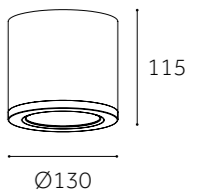

Dimension(mm)