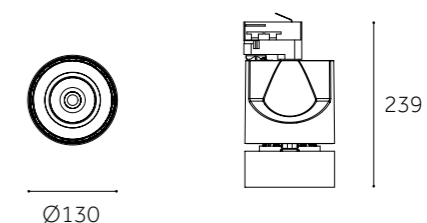

JL-TR04RM-C&D

Type	Adjustable 90°+355°
Wattage	9W/12W/14W/21W
Beam Angle	16°/24°/50°
Lumen (lm)	1081/1415/1679/2450
Cut-out (mm)	/
Size (DxHmm)	Ø130x239
N.W/PC (kgs)	1.5
Q'ty/CTN (pcs)	8

FINISH: ☐ White ☐ Silver ☐ Black **CCT:** 3000K 6000K

DIMMING: ☒ Triac ☒ 1-10V ☒ DALI ☒ Smart lighting

GALAXY Series Optional Downlight design, fixed, adjustable, deep recessed (low UGR). Luminarie color can be black, white and silver for optional. Durable die-casting aluminum body with heat sink. High efficiency and brand COB LED chip. Multi-reflector system for optional beam angle.

Dimension(mm)