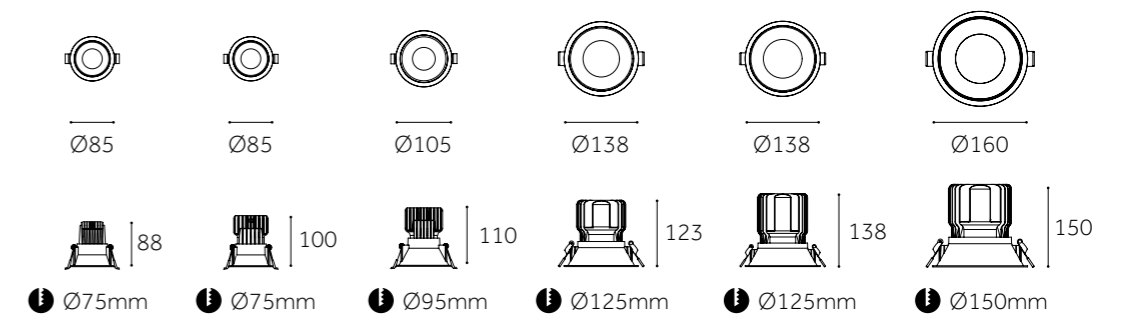

OBS-6102-C		OBS-6103-C	OBS-6104-C	OBS-6105-C	OBS-6106-C	OBS-6109-C
Type	Fixed		Fixed	Fixed	Fixed	Fixed	Fixed
Wattage	6W	9W	12W	15W	20W	30W	40W
Beam Angle	24°/38°		24°/38°	24°/38°	24°/38°	24°/38°	24°/38°
Lumen (lm)	483-552	725-828	966-1104	1208-1380	1610-1840	2415-2760	3220-3680
Cut-out (mm) ⓘ	Ø75		Ø75	Ø95	Ø125	Ø125	Ø150
Size (DxHmm)	Ø85x88		Ø85x100	Ø105x110	Ø138x123	Ø138x138	Ø160x150
N.W/PC (kgs)	0.2		0.27	0.36	0.59	0.73	0.88
Q'ty/CTN (pcs)	50		50	50	12	8	8

DOWN LIGHT
(COB)

DOWN LIGHT
(COB)

FINISH: ○ White ● Black   **CCT:** 3000K 6000K

DIMMING: ✓ No dim ✓ Triac ✓ 1-10V ✓ DALI ✓ Smart lighting

VELA Series Light source:full spectrum COB LED module, improve color reproduction, Cooling system: passive cooling(perfect design of air convection) heat sink made from die-cast aluminium, using high-quality, environmental protection and no pollution.Optic:unique optical design, highly efficient with uniform distribution, precise light distribution, anti-glare.

Dimension(mm)