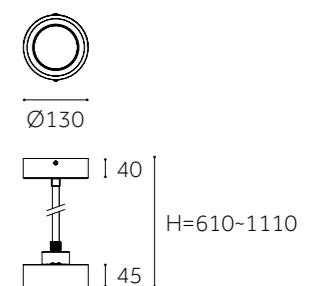

Dimension(mm)

	MN-SL63M-C	MN-SL75M-C
Type	Fixed	Fixed
Wattage	18W	30W
Beam Angle	23°/38°/45°	23°/38°/45°
Lumen (lm)	1710	2737
Cut-out (mm) 	/	/
Size (DxLxHmm)	Ø63x145x1000	Ø75x165x1000
N.W/PC (kgs)	0.65	0.95
Q'ty/CTN (pcs)	27	18