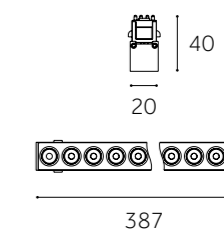

TRACK SYSTEM
MAGNET

TRACK SYSTEM
MAGNET