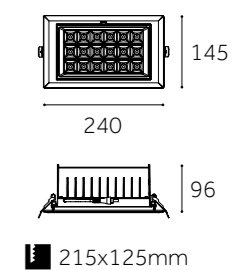

RECTANGULAR Downlight Series

RECESSED

DOWN LIGHT (SMD)

DOWN LIGHT (SMD)

	CFS-009-S		CFS-009-SU
Type	Adjustable 60°		Adjustable 60°
Wattage	20W/28W/38W/48W/60W	20W&28W/28W&38W/38W&48W/48W&60W	20W/30W
Beam Angle	100°		15°/36°/45°
Lumen (lm)	2415/3381/4589/5796/7245	2530/3381/4589/5796	2210/3316
Cut-out (mm)	215x125		215x125
Size (WxLxHmm)	240x145x96		240x145x96
N.W/PC (kgs)	1.1		1.1
Q'ty/CTN (pcs)	6		6

FINISH: ☐ White ☐ Silver ☐ Black **CCT:** 3000K 5700K

DIMMING: ☒ Triac ☒ 1-10V ☒ DALI ☒ Smart lighting

RECTANGULAR Series CFS-009 LED Downlight with high efficiency SMD LED chip, external driver, and changeable lighting orientation with 60° vertical direction. CCT and wattage changeable by slide switch for optional.

Dimension(mm)