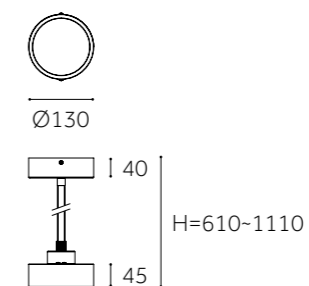

Dimension(mm)

	MN-SL63M-C	MN-SL75M-C
Type	Fixed	Fixed
Wattage	18W	30W
Beam Angle	23°/38°/45°	23°/38°/45°
Lumen (lm)	1710	2737
Cut-out (mm) 	/	/
Size (DxLxHmm)	Ø63x145x1000	Ø75x165x1000
N.W/PC (kgs)	0.65	0.95
Q'ty/CTN (pcs)	27	18