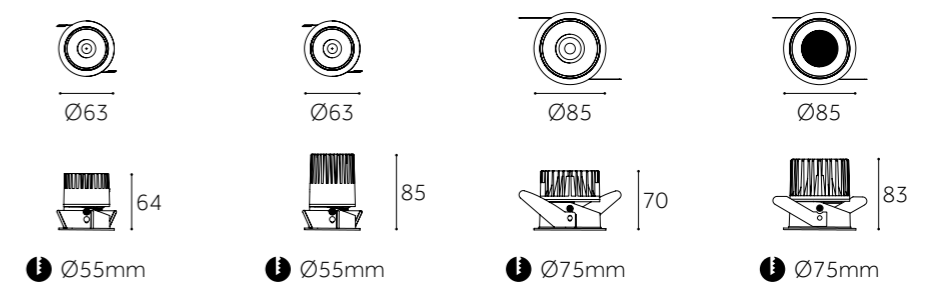

OBS-6704-C	OBS-6705-C	OBS-6706-C	OBS-6707-C
Type	Fixed	Fixed	Fixed	Fixed
Wattage	8W	10W	10W	15W
Beam Angle	15°/24°/38°	15°/24°/38°	15°/24°/38°	15°/24°/38°
Lumen (lm)	644-736	805-920	805-920	1208-1380
Cut-out (mm) ⓘ	Ø55	Ø55	Ø75	Ø75
Size (DxHmm)	Ø63x64	Ø63x85	Ø85x70	Ø85x83
N.W/PC (kgs)	0.15	0.18	0.27	0.3
Q'ty/CTN (pcs)	50	50	50	50

FINISH: ☐ White ☒ Black **CCT:** 3000K 6000K

DIMMING: ☒ No dim ☒ Triac ☒ 1-10V ☒ DALI ☒ Smart lighting

VELA Series Light source:full spectrum COB LED module, improve color reproduction, Cooling system: passive cooling(perfect design of air convection) heat sink made from die-cast aluminium, using high-quality, environmental protection and no pollution.Optic:unique optical design, highly efficient with uniform distribution, precise light distribution, anti-glare.

Dimension(mm)