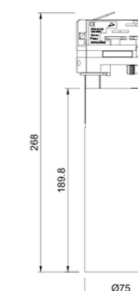

ZS-TR65-C	ZS-TR75-C
Type	Adjustable 90°+355°	Adjustable 90°+355°
Wattage	10W/15W/20W	30W/35W/40W
Beam Angle	26°/36°/55°	26°/36°/55°
Lumen (lm)	1120/1650/2200	3323/3850/4420
Cut-out (mm) ⓘ	/	/
Size (DxHmm)	Ø65x238	Ø75x268
N.W/PC (kgs)	0.5	0.7
Q'ty/CTN (pcs)	16	16

FINISH: ○ White ● Black

CCT: 2700K 6000K

DIMMING: ☒ Triac ☒ 1-10V ☒ DALI ☒ Smart lighting

ARES PLUS Series LED tracklight with high efficiency LED COB chip. CRI≥90. 1-CCT and 3-CCT optional (2700K&4000K&6000K). A variety of installation options, provide you different and special needs.

Dimension(mm)