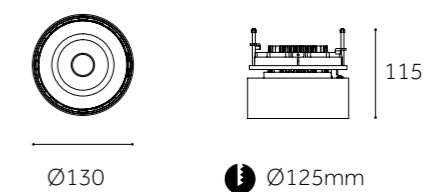

JL-SP04TM-C&D	
Type	Adjustable 90°+350°
Wattage	9W/12W/14W/21W
Beam Angle	16°/24°/50°
Lumen (lm)	1081/1415/1679/2438
Cut-out (mm) ⓘ	Ø125
Size (DxHmm)	Ø130x115
N.W/PC (kgs)	1
Q'ty/CTN (pcs)	12

DOWN LIGHT (COB)

DOWN LIGHT (COB)

FINISH: ☐ White ☐ Silver ☐ Black **CCT:** 3000K 6000K

DIMMING: ☒ Triac ☒ 1-10V ☒ DALI ☒ Smart lighting

GALAXY Series Optional Downlight design, fixed, adjustable, deep recessed (low UGR). Luminaire color can be black, white and silver for optional. Durable die-casting aluminum body with heat sink. High efficiency and brand COB LED chip. Multi-reflector system for optional beam angle.

Dimension(mm)