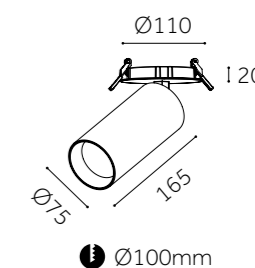

FINISH: ☐ White ☐ Silver ☒ Black **CCT:** ☒ 3000K ☐ 6000K

OPTIONAL: ☐ White ☒ Black ☐ Golden ☐ Silver

DIMMING: ☒ Triac ☒ 1-10V ☒ DALI ☒ Smart lighting

MINI family products design with various installation options of surface-mounted, recessed, pendant and track. Simple design, it can be widely used in different kind of application areas for the shopping malls, hotels, restaurants and other public buildings.

Dimension(mm)