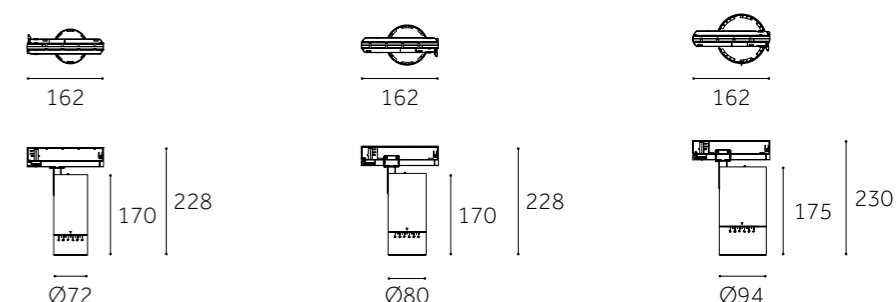

BJ-TR7223-C	BJ-TR8026-C	BJ-TR9426-C
Type	Adjustable 90°+355°	Adjustable 90°+355°	Adjustable 90°+355°
Wattage	20W/25W/30W	25W/30W/35W/40W	25W/30W/35W/40W
Beam Angle	20°-60°	20°-60°	20°-60°
Lumen (lm)	1856/2467/3011	3232/3703/4457/4894	3232/3703/4457/4894
Cut-out (mm) ⓘ	/	/	/
Size (DxHmm)	Ø72x228	Ø80x228	Ø94x230
N.W/PC (kgs)	0.81	0.82	1.25
Q'ty/CTN (pcs)	16	12	9
Driver	Track adaptor with integrated LED driver	Track adaptor with integrated LED driver Driver box Built-in driver	Track adaptor with integrated LED driver Built-in driver

FINISH: ☐ White ☒ Black

CCT: 2700K 6000K

DIMMING: ☒ Triac ☒ 1-10V ☒ DALI ☒ Smart lighting

ZOOM PLUS Series LED tracklight with high efficiency LED COB chip, and external intergrated driver wiht best dissipation performance. Wide-range adjustable beam angle 20°-60°. Switch operated brightness dimmable 10%-100%.

Dimension(mm)