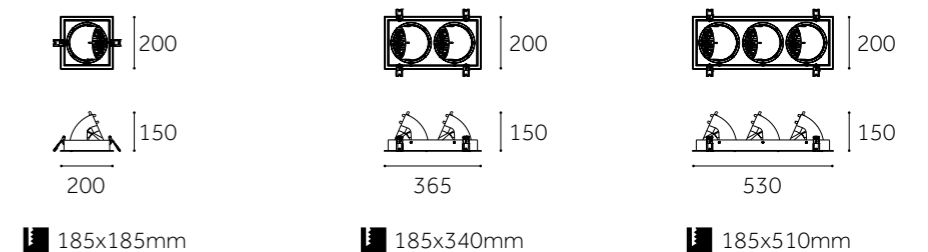

DOWN LIGHT (SMD)

	RS-DD01-S	RS-DD02-S	RS-DD03-S
Type	Adjustable 60°+350°	Adjustable 60°+350°	Adjustable 60°+350°
Wattage	20W/28W/38W	20Wx2/28Wx2/38Wx2	20Wx3/28Wx3/38Wx3
Beam Angle	60°	60°	60°
Lumen (lm)	2530/3542/4807	5060/7015/8740	7590/10523/13653
Cut-out (mm)	185x185	185x340	185x510
Size (WxLxHmm)	200x200x150	365x200x150	530x200x150
N.W/PC (kgs)	1.5	3.5	4.5
Q'ty/CTN (pcs)	8	4	3

FINISH: ☐ White ☐ Silver ☐ Black **CCT:** 3000K 5700K

DIMMING: ☒ Triac ☒ 1-10V ☒ DALI ☒ Smart lighting

RS-001 Series The special advantage of round downlight is adjustable lighting direction, which is 60°vertically and 350°rotatable. Die-casting aluminum shell design makes it with an excellent heat dissipation performance.

Dimension(mm)