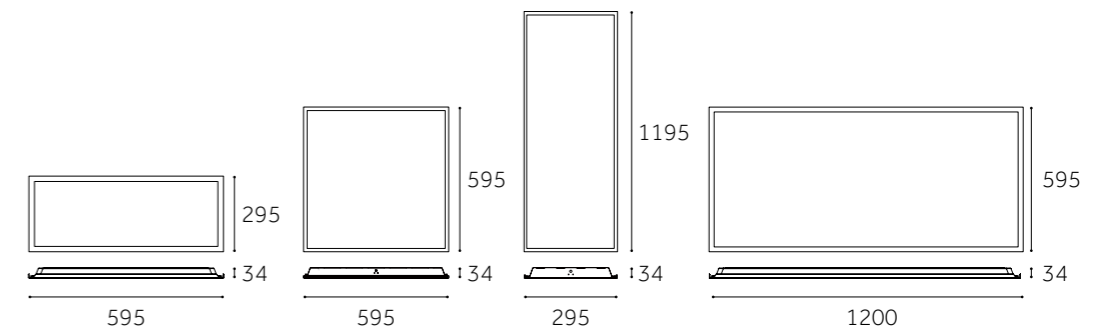

Dimension(mm)

PANEL Accessory

OB-PD6060-V0

OB-PD1230-V0

Type		
Size (WxLxHmm)	626x626x41	326x1226x41
Cut-out (mm)	614x614	314x1214
Used for Panel Light (European standard)	595x595	295x1195
Package size	670x475x680	1270x475x380
Q'ty/CTN (pcs)	10	10
Component	Spring clip(4pcs) +Screw with nut(4pcs)	Spring clip(4pcs) +Screw with nut(4pcs)