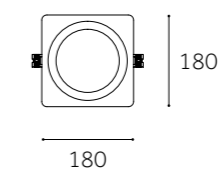

Dimension(mm)

ⓘ Ø165mm