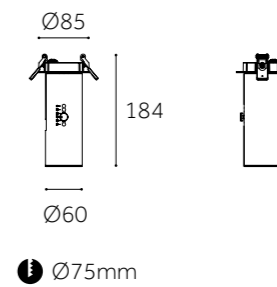

Dimension(mm)