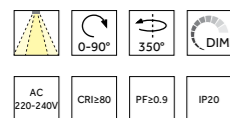

Easy Installation:

Using the sucker to put GU10 LED bulb into the housing easily