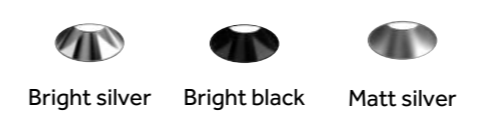

DOWN LIGHT
(COB)

KING KONG

LED Downlight

DOWN LIGHT
(COB)

With color of bright white, bright black, gun black, bright silver, matt silver

Reflector

Lens