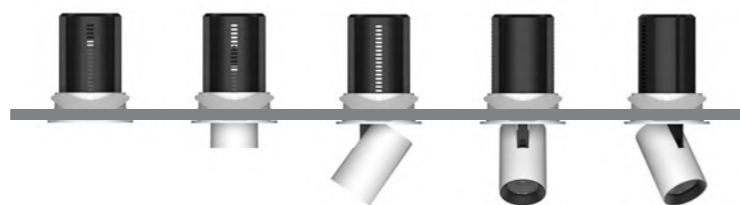

STARS B

LED Downlight