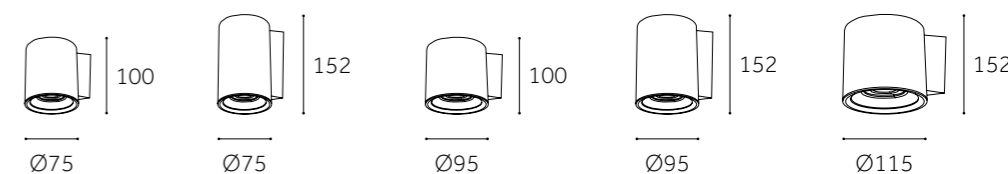

YHC-WL2501M-B	YHC-WL2501B	YHC-WL3001M-B	YHC-WL3001B	YHC-WL4001B
Type	Fixed	Fixed	Fixed	Fixed	Fixed
Wattage	10W	15W	15W	20W	30W
Beam Angle	20°/40°	20°/40°	20°/40°	20°/40°	20°/40°
Cut-out (mm)	/	/	/	/	/
Size (DxHmm)	Ø75x100	Ø75x152	Ø95x100	Ø95x152	Ø115x152

DOWN LIGHT
(Surface&Pendant)

DOWN LIGHT
(Surface&Pendant)

FINISH: ☐ White ☒ Black

CCT: 3000K 6000K

DIMMING: ☒ No dim ☒ Triac ☒ 1-10V ☒ DALI ☒ Smart lighting

FIREFLY Series Superior heat emission structure with patented technology and power supply configuration, the light can work efficiently and safety. Optimized light distribution design solution can make the optical property more excellent.

Dimension(mm)