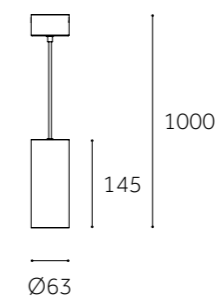

MN-SL63M-C	MN-SL75M-C
Type	Fixed	Fixed
Wattage	18W	30W
Beam Angle	23°/38°/45°	23°/38°/45°
Lumen (lm)	1710	2737
Cut-out (mm)	/	/
Size (DxLxHmm)	Ø63x145x1000	Ø75x165x1000
N.W/PC (kgs)	0.65	0.95
Q'ty/CTN (pcs)	27	18

DOWN LIGHT
(Surface&Pendant)

DOWN LIGHT
(Surface&Pendant)

FINISH: ☐ White ☐ Silver ☒ Black **CCT:** 3000K 6000K

OPTIONAL: ☐ White ☒ Black ☐ Golden ☐ Silver

DIMMING: ☒ Triac

MINI family products design with various installation options of surface-mounted, recessed, pendant and track. Simple design, it can be widely used in different kind of application areas for the shopping malls, hotels, restaurants and other public buildings.

Dimension(mm)