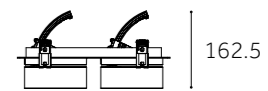

NS-DL05M-C	NS-DD3216-C
Type	Adjustable 60°+350°	Adjustable 60°+350°
Wattage	10W/15W/20W/25W	10Wx2/15Wx2/20Wx2/25Wx2
Beam Angle	15°/25°/40°	15°/25°/40°
Lumen (lm)	1100/1650/2200/2750	2200/3300/4400/5500
Cut-out (mm)	Ø122	290x140
Size (DxHmm)	Ø130x162.5	320x160x162.5
N.W/PC (kgs)	1.16	2.97
Q'ty/CTN (pcs)	12	4

DOWN LIGHT
(COB)

DOWN LIGHT
(COB)

FINISH: ○ White ● Silver ● Black

CCT: 3000K 6000K

DIMMING: Non-Dimmable

ARTEMIS Series products design with various installation options of surface-mounted, recessed, track and pendant. It provides excellent lighting effect for commercial space such as supermarkets and shops. 350 degree rotatable, 60 degree adjustable, the lamp head can be stretched to meet the adjustment of the different area. Button locked the angle, safe and convenient. 15°,25°,40° beam angle for COB version, 95° beam angle for SMD version.

Dimension(mm)

Ø122mm

290x140mm