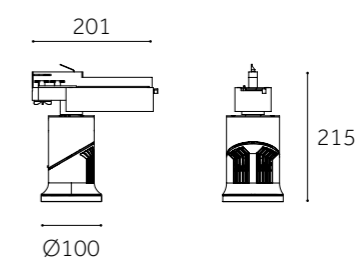

Dimension(mm)