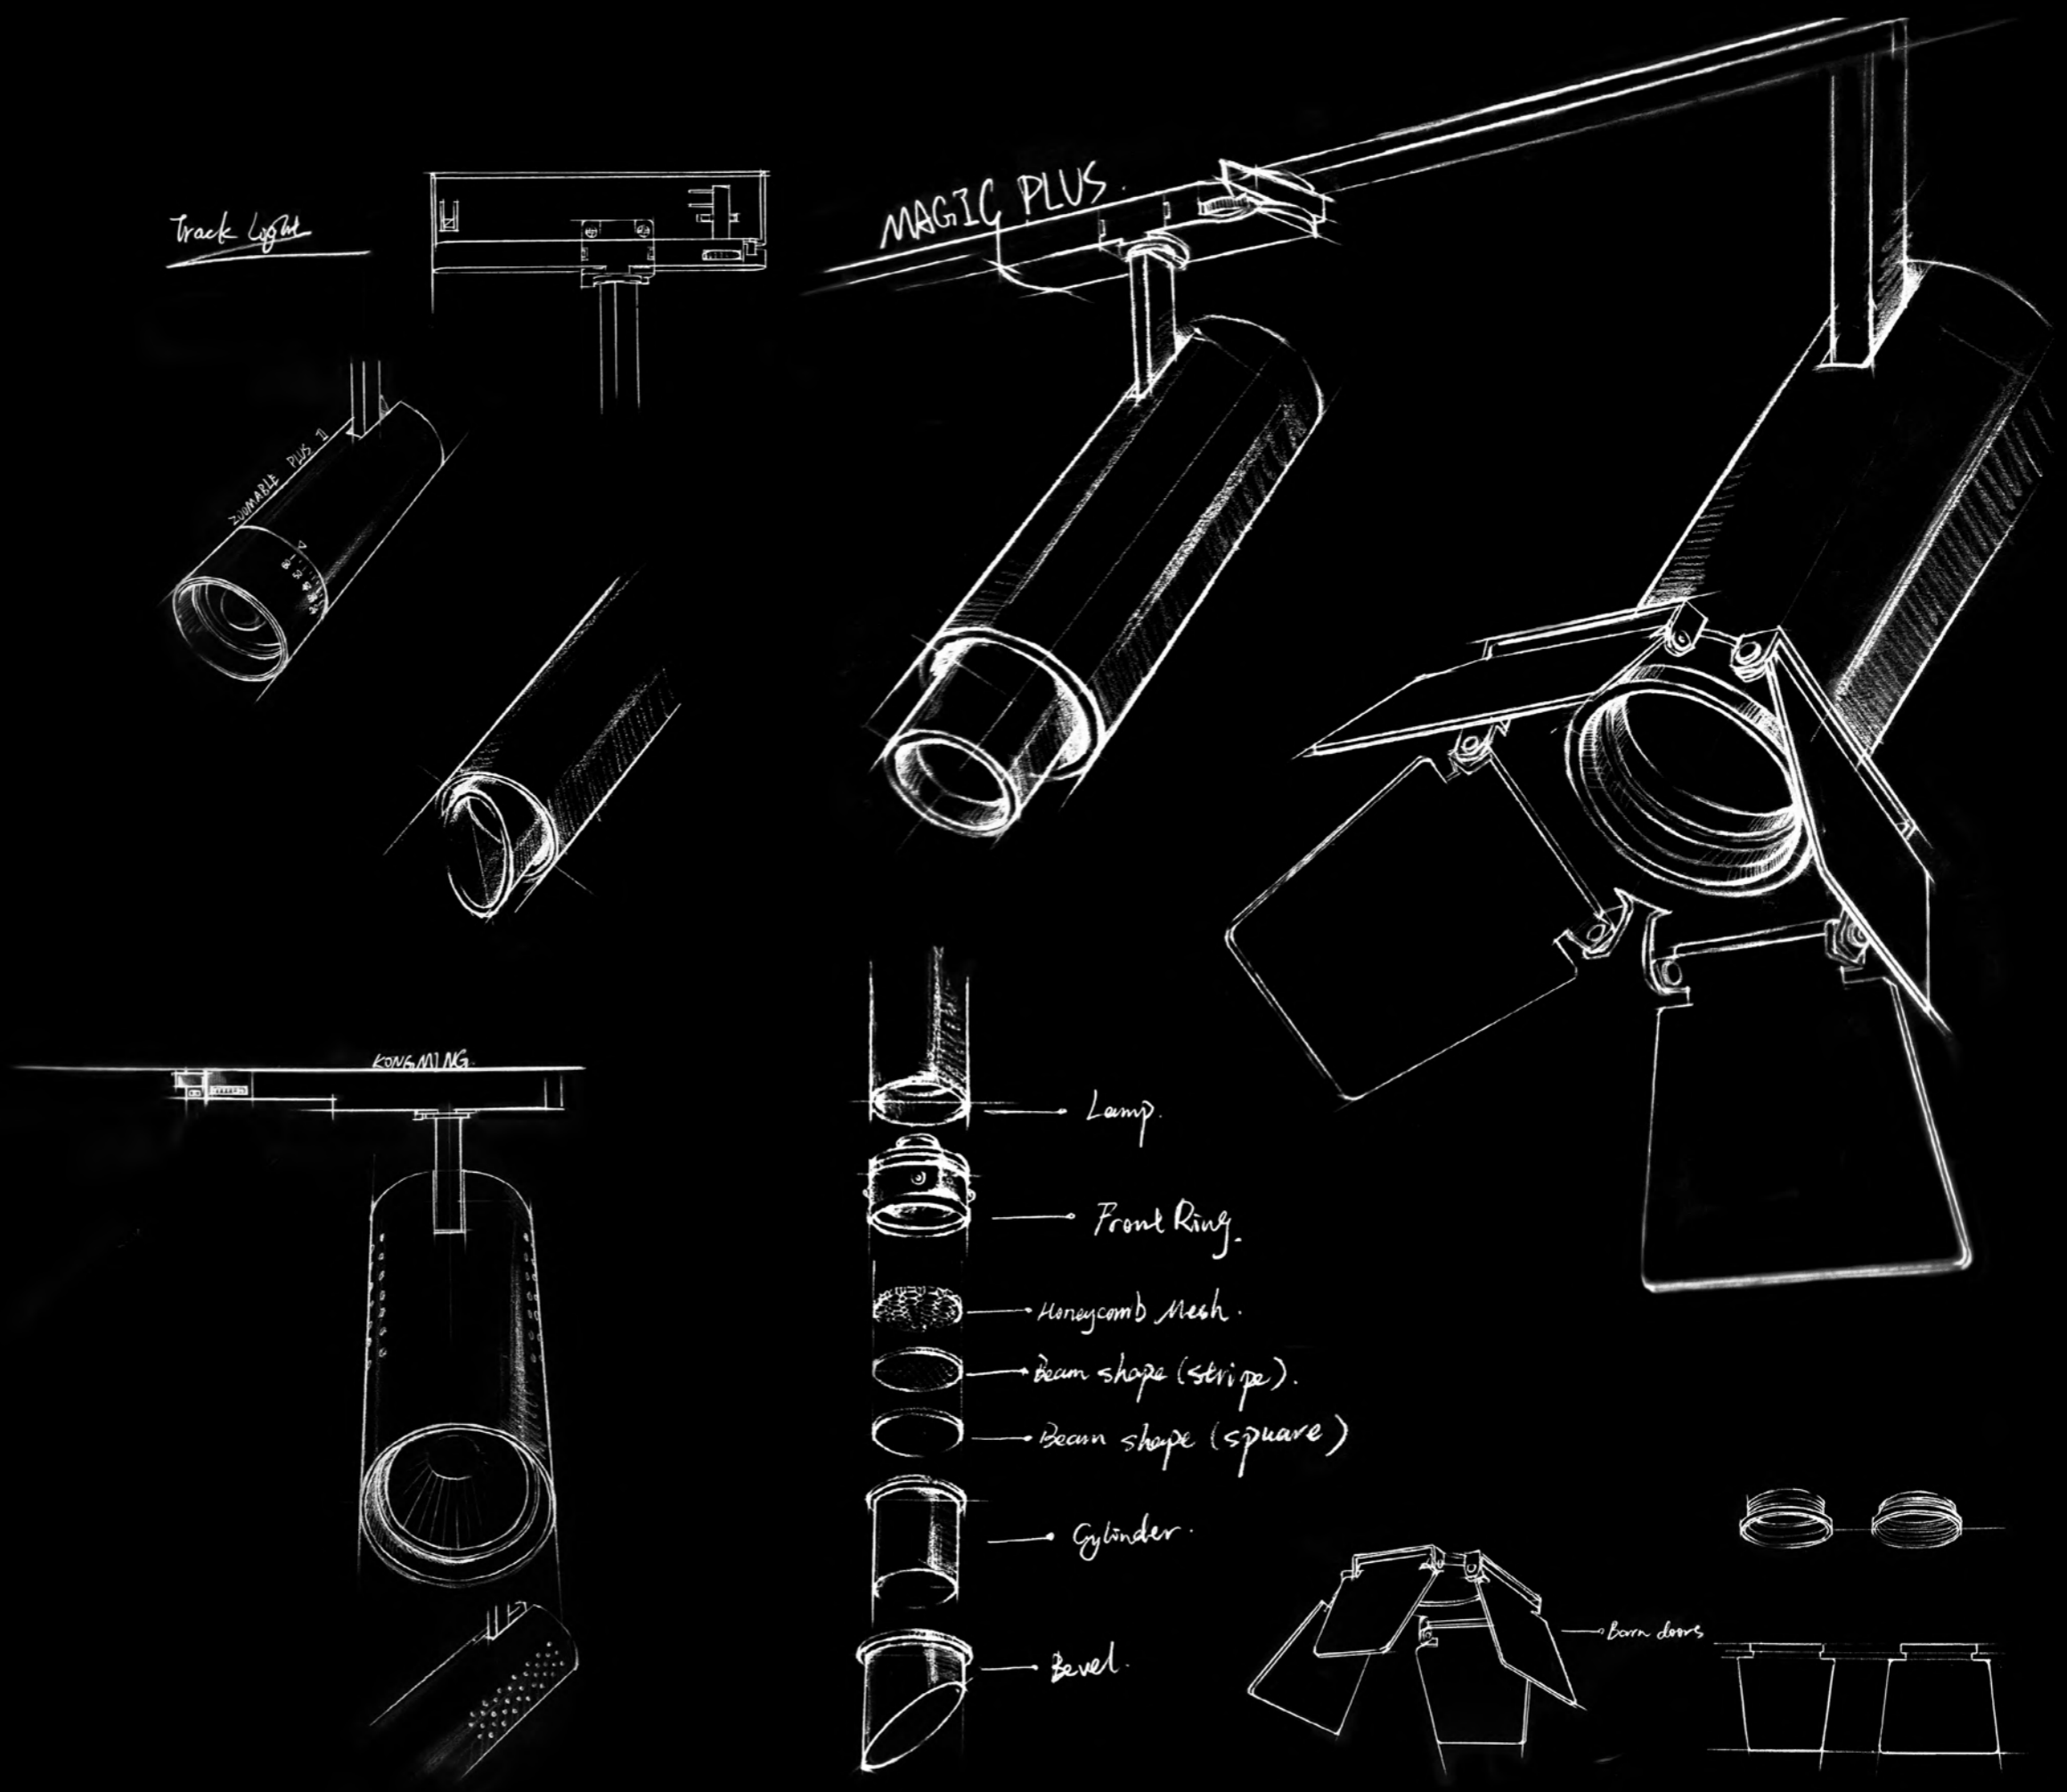

TRACK LIGHT
DOWN LIGHT (SMD)
DOWN LIGHT (COB)
DOWN LIGHT (Surface&Pendant)
PANEL LIGHT
LINEAR LIGHT
BATTEN LIGHT
HIGH BAY LIGHT
TRACK SYSTEM MAGNET

LED TRACK LIGHT

LED Track Light can create a partial and unique atmosphere to show the target objects, which is mainly used for accent lighting like commercial stores, museum and gallery, etc. The flexible track head can be adjusted to light the objects which are the key display. Professional optics can offer you a comfortable lighting effect.