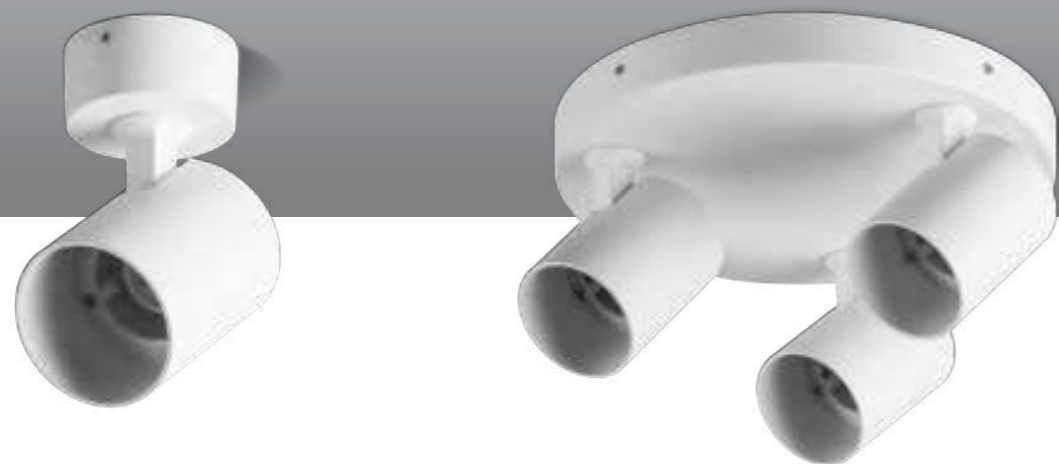

OBS-TRR-01	OBS-TRR-03
Type	Adjustable 90°+350°	Adjustable 90°+350°
Wattage	/	/
Beam Angle	/	/
Lumen (lm)	/	/
Cut-out (mm) ⓘ	/	/
Size (DxLmm)	Ø84x84	Ø60x78.5
N.W/PC (kgs)	0.21	0.85
Q'ty/CTN (pcs)	50	8

DOWN LIGHT
(Surface&Pendant)

DOWN LIGHT
(Surface&Pendant)

Easy Installation:

Using the sucker to put GU10 LED bulb into the housing easily

FINISH: ○ White ● Black

GU10 Series easy to rotate the angle 350° and tilting 90°, which can meet your needs at various angles. Decoration is no longer limited. Changeable GU10 light source.

Dimension(mm)