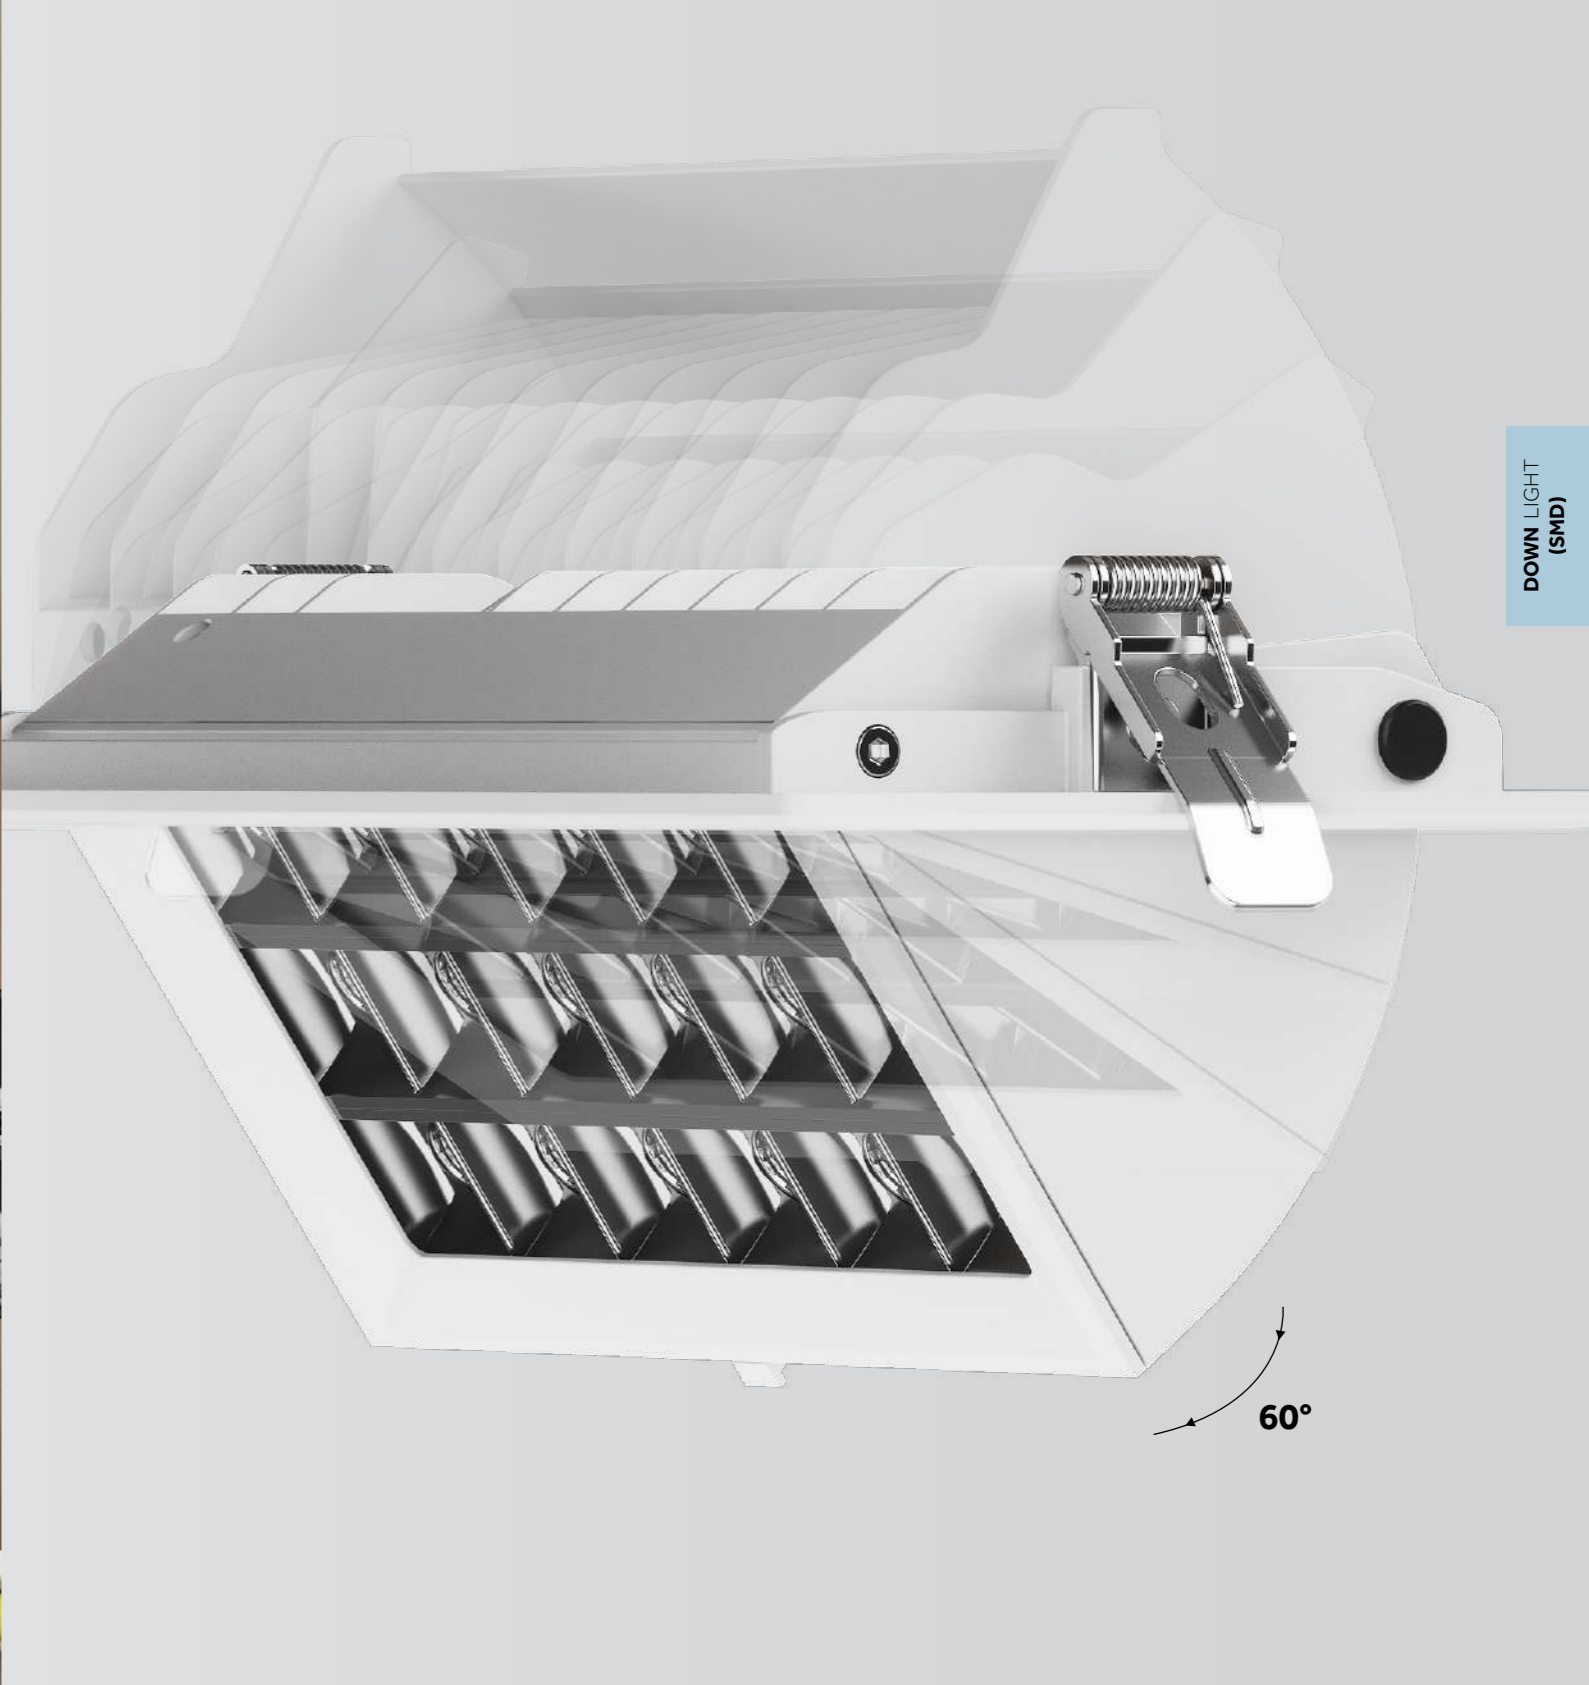

Dimension(mm)

DOWN LIGHT (SMD)

RECTANGULAR

LED Downlight

DOWN LIGHT (SMD)

60°

▲ UGR < 19

Excellent optional design ensures maximum visual comfort and glare-free light enjoyment.