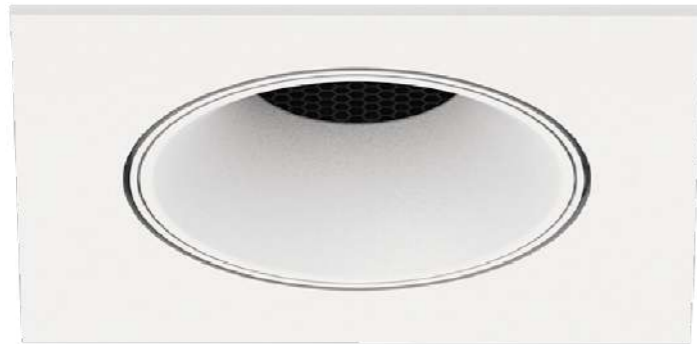

HH-T2511A-1	HH-T3011A-1	HH-T4011A-1
Type	Fixed	Fixed	Fixed
Wattage	12W	20W	35W
Beam Angle	15°/23°/38°/60°	15°/23°/38°/60°	15°/23°/38°/60°
Cut-out (mm)	100x100	125x125	150x150
Size (WxLxHmm)	115x115x70	138x138x85	163x163x97
Q'ty/CTN (pcs)	30	18	12

DOWN LIGHT (COB)

DOWN LIGHT (COB)

FINISH: ☐ White **CCT:** ☒ 3000K ☐ 6000K

DIMMING: ☒ No dim ☒ Triac ☒ 1-10V ☒ DALI ☒ Smart lighting

VAST Series Light source:full spectrum COB LED module, improve color reproduction, Cooling system: passive cooling(perfect design of air convection) heat sink made from die-cast aluminium, using high-quality, environmental protection and no pollution.Optic:unique optical design, highly efficient with uniform distribution, precise light distribution, anti-glare.

Dimension(mm)