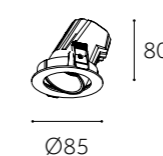

FINISH: ☐ White ☒ Black **CCT:** 3000K 6000K

OPTIONAL: ☐ Bright white ☒ Bright black ☐ Gun black ☐ Silver ☐ Matt silver

DIMMING: ☒ No dim ☒ Triac ☒ 1-10V ☒ DALI ☒ Smart lighting

MAMBA Series The asymmetrical radiator design of the integrated radiator shows its individual appearance. It can be rotated 360°, the maximum swing angle is 30°. Available to use in various scenes and projects. Few spotlights on the market can achieve deep anti-glare, and can do UGR<10 with honeycomb.

Dimension(mm)

ⓘ Ø75mm