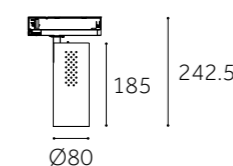

Dimension(mm)

162

Ø60

120 172.5

162

Ø70

140 192.5

162

Ø85

146 198.5

	KM-TR8026-C	KM-TR8026-C&D
Type	Adjustable 90°+355°	Adjustable 90°+355°
Wattage	30W/35W/40W	30W/35W/40W
Beam Angle	22°/36°/48°/60°	20°/30°/40°/55°
Lumen (lm)	3030/3535/4040	3540/4250/4640
Cut-out (mm) ⓘ	/	/
Size (DxHmm)	Ø80x242.5	Ø80x242.5
N.W/PC (kgs)	0.6	0.6
Q'ty/CTN (pcs)	16	16

Dimension(mm)

	BJ-CX90A-C	BJ-ZH90B-C	BJ-PG90C-C
Type	Adjustable 90°+350°	Adjustable 90°+350°	Adjustable 90°+350°
Wattage	30W	30W	30W
Beam Angle	15°-46°	15°/24°/36°	28°x75°
Lumen (lm)	2850	2870	2430
Cut-out (mm) ⓘ	/	/	/
Size (DxHmm)	Ø93x269.5	Ø90x246	Ø90x246
N.W/PC (kgs)	1.22	1.06	1.03
Q'ty/CTN (pcs)	12	12	12