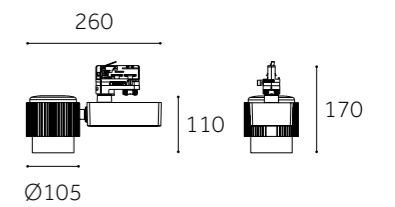

Dimension(mm)

	TLX-TR2611M-C	TLX-TR2611M-CU
Type	Adjustable 170°+350°	Adjustable 170°+350°
Wattage	15W/20W/24W/30W	15W/20W/24W/30W
Beam Angle	15°/24°/38°/45°/60°	15°/24°/38°
Lumen (lm)	2128/2875/3588/4313	2128/2875/3588/4313
Cut-out (mm) ⓘ	/	/
Size (WxLxHmm)	260xØ105x170	260xØ105x170
N.W/PC (kgs)	1.5	1.5
Q'ty/CTN (pcs)	9	9

FINISH: ● Black

CCT: 3000K 6000K

DIMMING: ✓ Triac ✓ 1-10V ✓ DALI ✓ Smart lighting

SIRIUS Series light with COB LED chip. 15°/24°/38°/45°/60° beam angle. UGR<19.

Dimension(mm)

	NS-TR2017M-S	NS-TR2017M-C
Type	Adjustable 60°+355°	Adjustable 60°+355°
Wattage	10W/15W/20W/25W	10W/15W/20W/25W
Beam Angle	95°	15°/25°/40°
Lumen (lm)	1116/1710/2332/2841	1145/1760/2399/2990
Cut-out (mm) ⓘ	/	/
Size (DxHmm)	Ø130x170	Ø130x170
N.W/PC (kgs)	0.94	0.94
Q'ty/CTN (pcs)	12	12