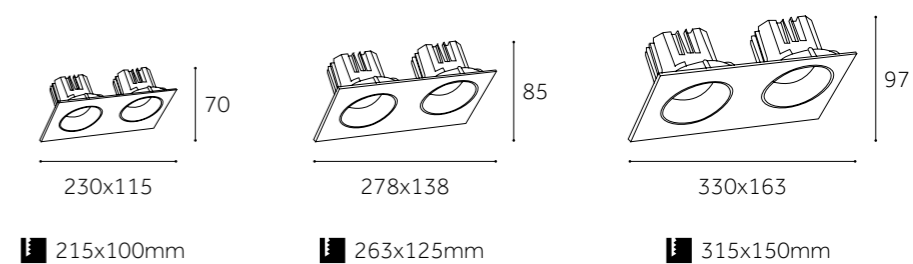

HH-T2511A-2	HH-T3011A-2	HH-T4011A-2
Type	Fixed	Fixed	Fixed
Wattage	12Wx2	20Wx2	35Wx2
Beam Angle	15°/23°/38°/60°	15°/23°/38°/60°	15°/23°/38°/60°
Cut-out (mm)	215x100	263x125	315x150
Size (WxLxHmm)	230x115x70	278x138x85	330x163x97
Q'ty/CTN (pcs)	20	12	8

DOWN LIGHT
(COB)

DOWN LIGHT
(COB)

FINISH: ☐ White

CCT: 3000K 6000K

DIMMING: ☒ No dim ☒ Triac ☒ 1-10V ☒ DALI ☒ Smart lighting

VAST Series Light source:full spectrum COB LED module, improve color reproduction, Cooling system: passive cooling(perfect design of air convection) heat sink made from die-cast aluminium, using high-quality, environmental protection and no pollution.Optic:unique optical design, highly efficient with uniform distribution, precise light distribution, anti-glare.

Dimension(mm)