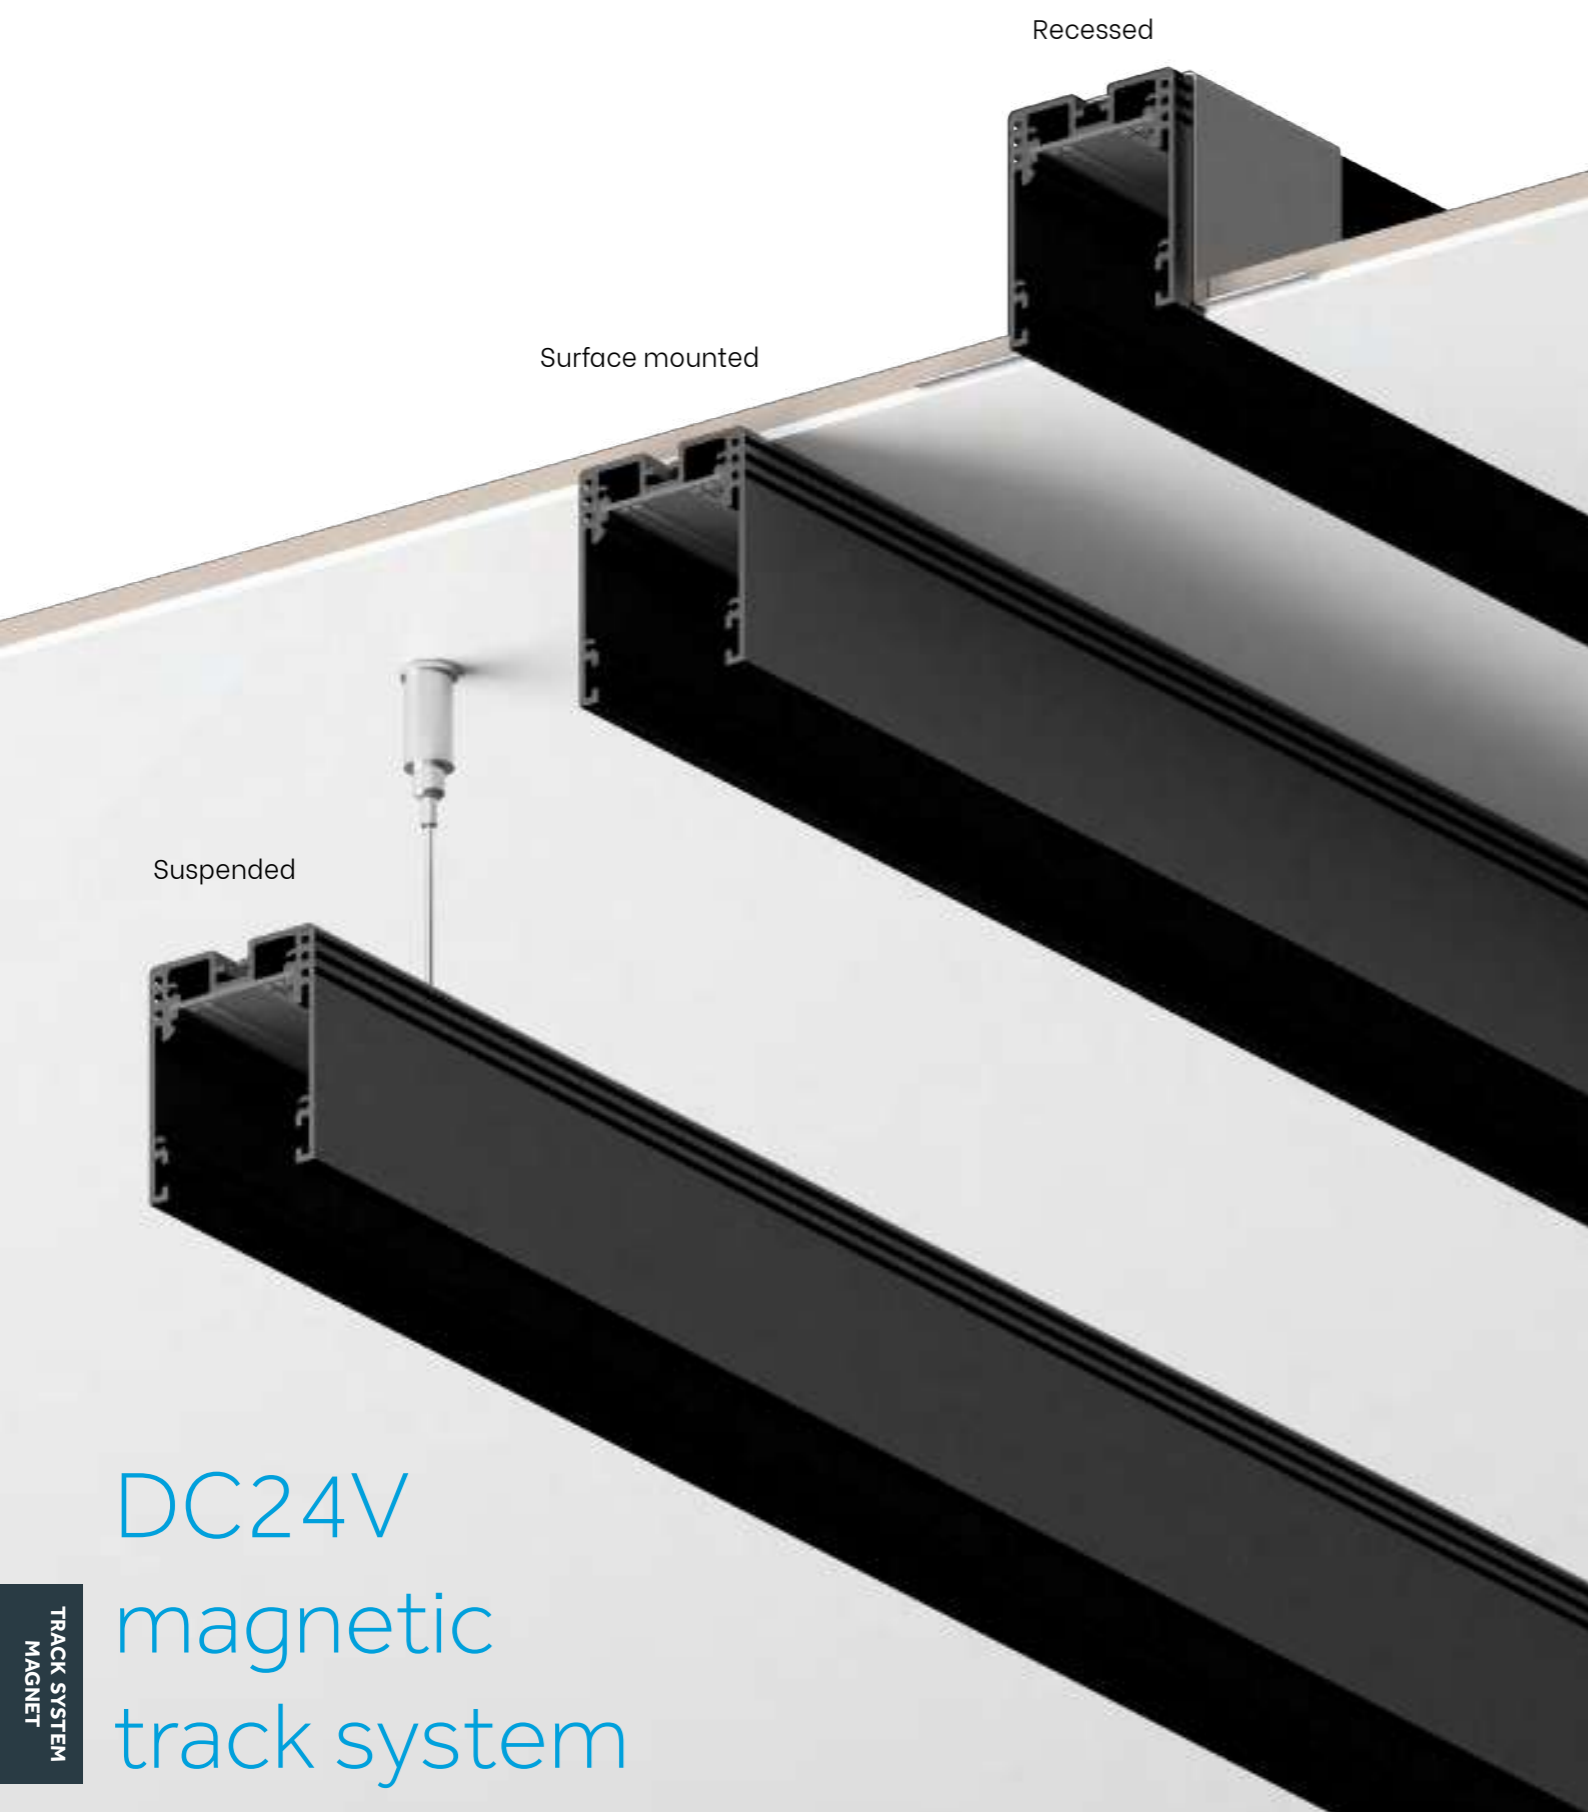

TRACK SYSTEM
MAGNET

LAMPYHOTELOWE.PL

Flexibility meets elegance

2.4G dimming available
Smart solution

wireless dimming

Maintain a stable connection

The copper wire is energized through the connector, which is not easy to fall off or poor contact

The rail magnet and the iron plate of the lamp body attract each other, and the installation can be stable with a click

DC24V
magnetic
track system

OBS-601010
Trimless Recessed

1000x51x63
N.W (kgs): 1.9 Q'ty (pcs): 8