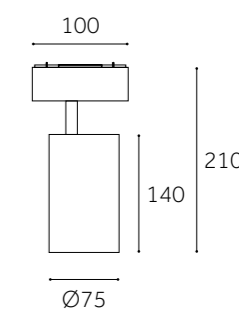

2.4GHZ

	OBS-601201-C	OBS-601202-C	OBS-601203-C
Type	Adjustable 90°+355°	Adjustable 90°+355°	Adjustable 90°+355°
Wattage	7W	12W	20W
Beam Angle	24°/36°	16°/24°/36°	16°/24°/36°
Lumen (lm)	322	920	1058
Cut-out (mm) ⓘ	/	/	/
Size (DxHmm)	100xØ38x75	100xØ60x110	100xØ75x140
N.W/PC (kgs)	0.2	0.4	0.7
Q'ty/CTN (pcs)	32	16	32

FINISH: ● Black

CCT: 3000K 6000K

DIMMING: ✓ Triac ✓ 1-10V ✓ DALI ✓ 2.4G

OBS-601 Series is a DC24V magnetic track system with width 50mm, length 1m/2m optional. Smart solution 2.4G dimming available, 3 CCT changeable and dimmable. Flexible and easy for DIY installation.

Dimension(mm)