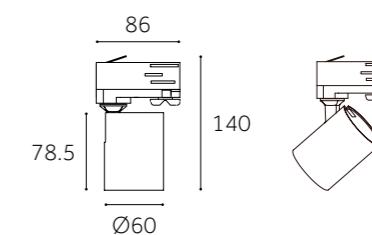

OBS-TLS-01

Type	Adjustable 90°+350°
Wattage	/
Beam Angle	/
Lumen (lm)	/
Cut-out (mm)	/
Size (DxHmm)	Ø60x140
N.W/PC (kgs)	0.2
Q'ty/CTN (pcs)	50

Easy Installation:

Using the sucker to put GU10 LED bulb into the housing easily

FINISH: ☐ White ☒ Black

DIMMING: ☒ Non-Dimmable

GU10 Series easy to rotate the angle 350° and tilting 90°, which can meet your needs at various angles. Decoration is no longer limited. Changeable GU10 light source.

Dimension(mm)