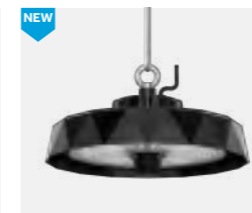

KD-007-B
P.275-276

TRACK LIGHT

DOWN LIGHT (SMD)

DOWN LIGHT (COB)

DOWN LIGHT (Surface&Pendant)

PANEL LIGHT

LINEAR LIGHT

BATTEN LIGHT

HIGH BAY LIGHT

TRACK SYSTEM MAGNET