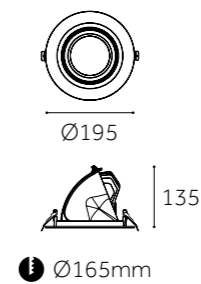

Dimension(mm)

	RS-006-C	RS-006-C&D
Type	Adjustable 60°+350°	Adjustable 60°+350°
Wattage	20W/28W/38W	20W/28W/38W
Beam Angle	90°	15°/24°/36°/60°
Lumen (lm)	2400/3360/4560	2400/3360/4560
Cut-out (mm) ⓘ	Ø165	Ø165
Size (DxHmm)	Ø195x135	Ø195x135
N.W/PC (kgs)	1	1
Q'ty/CTN (pcs)	12	12

Dimension(mm)

	RS-001-C&D	RS-003-C&D
Type	Adjustable 60°+350°	Adjustable 60°+350°
Wattage	20W/28W/38W	20W/28W/38W/50W
Beam Angle	16°/24°/38°	16°/24°/38°
Lumen (lm)	2400/3360/4560	2400/3360/4560/6000
Cut-out (mm) ⓘ	Ø170	Ø215
Size (DxHmm)	Ø195x138	Ø250x144
N.W/PC (kgs)	1.25	2.2
Q'ty/CTN (pcs)	8	6