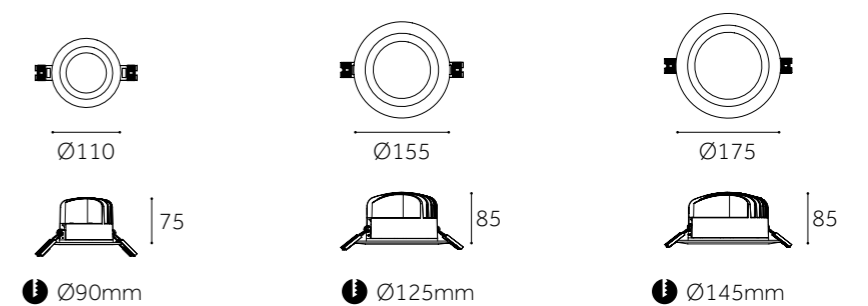

Dimension(mm)

ⓘ Ø77-82mm ⓘ Ø95-100mm ⓘ Ø110-120mm ⓘ Ø140-150mm ⓘ Ø190-200mm ⓘ Ø265-275mm

	DOB-DL120S-S	DOB-DL145S-S	DOB-DL175S-S	DOB-DL225S-S	DOB-DL300S-S
Type	Fixed	Fixed	Fixed	Fixed	Fixed
Wattage	6W	9W	15W	20W	24W
Beam Angle	120°	120°	120°	120°	120°
Lumen (lm)	483	776	1380	2070	2208
Cut-out (mm) 	95x95-100x100	110x110-120x120	140x140-150x150	190x190-200x200	265x265-275x275
Size (WxLxHmm)	120x120x26.5	145x145x26.5	175x175x26.5	224x224x27.5	295x295x30
N.W/PC (kgs)	0.077	0.099	0.148	0.234	0.438
Q'ty/CTN (pcs)	90	60	30	30	20

Dimension(mm)

	RS-001-C&D	RS-003-C&D
Type	Adjustable 60°+350°	Adjustable 60°+350°
Wattage	20W/28W/38W	20W/28W/38W/50W
Beam Angle	16°/24°/38°	16°/24°/38°
Lumen (lm)	2400/3360/4560	2400/3360/4560/6000
Cut-out (mm) ⓘ	Ø170	Ø215
Size (DxHmm)	Ø195x138	Ø250x144
N.W/PC (kgs)	1.25	2.2
Q'ty/CTN (pcs)	8	6

Dimension(mm)

Ø195

138

ⓘ Ø170mm

Ø250

144

ⓘ Ø215mm

	YS-DL03M-C	YS-DL04M-C	YS-DL05M-C
Type	Fixed	Fixed	Fixed
Wattage	6W/9W	6W/9W/12W/15W	12W/15W/20W/24W
Beam Angle	35°/60°	35°/60°	35°/60°
Lumen (lm)	646/990	646/995/1320/1650	1322/1658/2219/2650
Cut-out (mm) ⓘ	Ø90	Ø125	Ø145
Size (DxHmm)	Ø110x75	Ø155x85	Ø175x85
N.W/PC (kgs)	0.49	0.71	0.82
Q'ty/CTN (pcs)	27	16	16

Dimension(mm)

	YS-DL06M-C	YS-DL08M-C
Type	Fixed	Fixed
Wattage	12W/15W/20W/24W/30W/36W	20W/24W/30W/36W/42W/48W
Beam Angle	35°/60°	35°/60°
Lumen (lm)	1357/1650/2250/2640/3320/3980	2250/2640/3320/3980/4620/5280
Cut-out (mm) ⓘ	Ø165	Ø210
Size (DxHmm)	Ø195x86	Ø245x100
N.W/PC (kgs)	1.2	1.78
Q'ty/CTN (pcs)	12	6