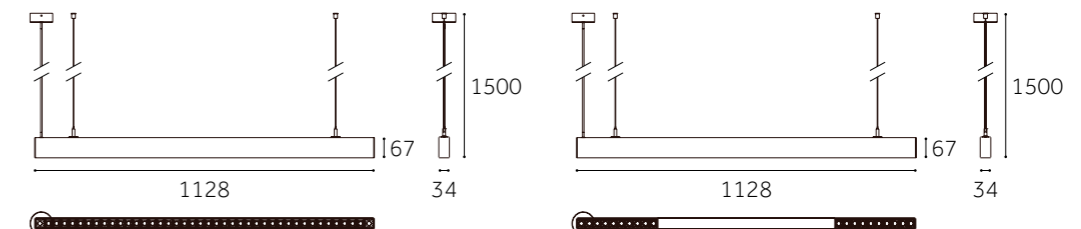

LINE-A-SL1204-S	LINE-B-SL1204-S
Type	Fixed	Fixed
Wattage	30W/40W/60W	30W/40W/60W
Beam Angle	15°/30°/45°	15°+100°/30°+100°/45°+100°
Lumen (lm)	2933/3910/5865	3278/4370/6555
Cut-out (mm)	/	/
Size (WxLxHmm)	1128x34x1500	1128x34x1500
N.W/PC (kgs)	1.97	1.97
Q'ty/CTN (pcs)	8	8

LINEAR LIGHT

LINEAR LIGHT

FINISH: ☐ White ☐ Silver ☒ Black **CCT:** ☒ 3000K ☐ 4000K ☐ 5000K ☐ 6000K

DIMMING: ☒ Triac ☒ 1-10V ☒ DALI ☒ Smart lighting

LED LINEAR LIGHT High quality aluminum case with white or black coating. Black highlight grille, perfect anti-glare. Two installation methods: Suspending and surface mounted. Three light output modes: grille, floodlight, grille+floodlight module. Widely used in hotels, restaurants, shops, offices, supermarkets, museums, residential lighting, etc.

Dimension(mm)