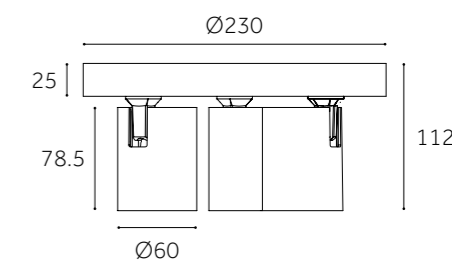

OBS-TRR-01	OBS-TRR-03
Type	Adjustable 90°+350°	Adjustable 90°+350°
Wattage	/	/
Beam Angle	/	/
Lumen (lm)	/	/
Cut-out (mm) ⓘ	/	/
Size (DxLmm)	Ø84x84	Ø60x78.5
N.W/PC (kgs)	0.21	0.85
Q'ty/CTN (pcs)	50	8

DOWN LIGHT
(Surface&Pendant)

DOWN LIGHT
(Surface&Pendant)

Easy Installation:

Using the sucker to put GU10 LED bulb into the housing easily

FINISH: ○ White ● Black

GU10 Series easy to rotate the angle 350° and tilting 90°, which can meet your needs at various angles. Decoration is no longer limited. Changeable GU10 light source.

Dimension(mm)