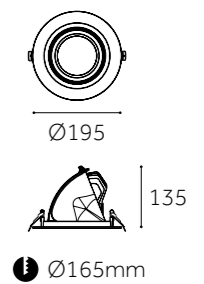

Dimension(mm)

Ø130

162.5

ⓘ Ø122mm

320

160

162.5

ⓘ 290x140mm

Dimension(mm)

	RS-006-C	RS-006-C&D
Type	Adjustable 60°+350°	Adjustable 60°+350°
Wattage	20W/28W/38W	20W/28W/38W
Beam Angle	90°	15°/24°/36°/60°
Lumen (lm)	2400/3360/4560	2400/3360/4560
Cut-out (mm) ⓘ	Ø165	Ø165
Size (DxHmm)	Ø195x135	Ø195x135
N.W/PC (kgs)	1	1
Q'ty/CTN (pcs)	12	12

Dimension(mm)

	RS-001-C&D	RS-003-C&D
Type	Adjustable 60°+350°	Adjustable 60°+350°
Wattage	20W/28W/38W	20W/28W/38W/50W
Beam Angle	16°/24°/38°	16°/24°/38°
Lumen (lm)	2400/3360/4560	2400/3360/4560/6000
Cut-out (mm) ⓘ	Ø170	Ø215
Size (DxHmm)	Ø195x138	Ø250x144
N.W/PC (kgs)	1.25	2.2
Q'ty/CTN (pcs)	8	6