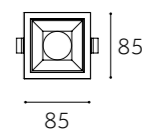

Dimension(mm)

 75x75mm

 75x75mm

DOWN LIGHT
(COB)

DOWN LIGHT
(COB)

	OBS-6704-C	OBS-6705-C	OBS-6706-C	OBS-6707-C
Type	Fixed	Fixed	Fixed	Fixed
Wattage	8W	10W	10W	15W
Beam Angle	15°/24°/38°	15°/24°/38°	15°/24°/38°	15°/24°/38°
Lumen (lm)	644-736	805-920	805-920	1208-1380
Cut-out (mm) ⓘ	Ø55	Ø55	Ø75	Ø75
Size (DxHmm)	Ø63x64	Ø63x85	Ø85x70	Ø85x83
N.W/PC (kgs)	0.15	0.18	0.27	0.3
Q'ty/CTN (pcs)	50	50	50	50