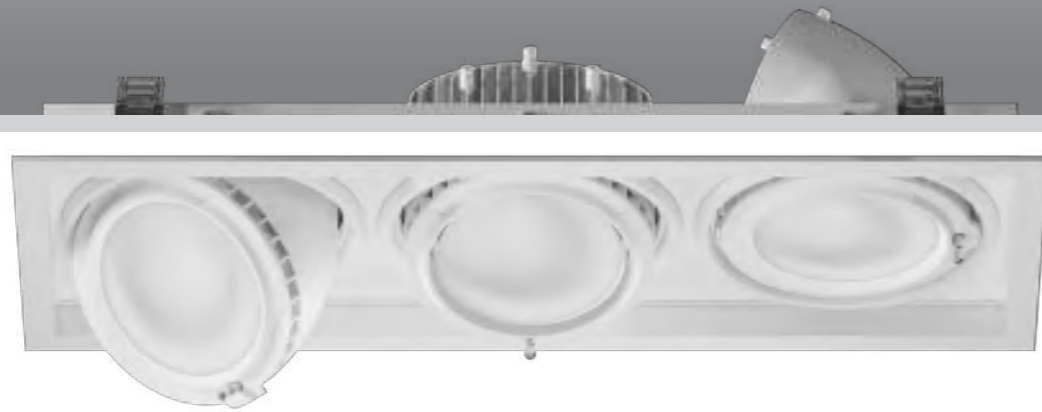

Dimension(mm)

ⓘ Ø170mm

ⓘ Ø215mm

ROUND Grill Light Series

RECESSED 

DOWN LIGHT (SMD)

DOWN LIGHT (SMD)

	RS-DD01-S	RS-DD02-S	RS-DD03-S
Type	Adjustable 60°+350°	Adjustable 60°+350°	Adjustable 60°+350°
Wattage	20W/28W/38W	20Wx2/28Wx2/38Wx2	20Wx3/28Wx3/38Wx3
Beam Angle	60°	60°	60°
Lumen (lm)	2530/3542/4807	5060/7015/8740	7590/10523/13653
Cut-out (mm) 	185x185	185x340	185x510
Size (WxLxHmm)	200x200x150	365x200x150	530x200x150
N.W/PC (kgs)	1.5	3.5	4.5
Q'ty/CTN (pcs)	8	4	3