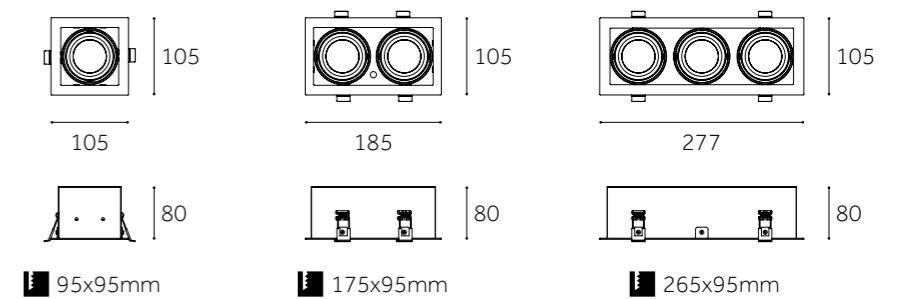

Dimension(mm)

DOWN LIGHT
(COB)

DOWN LIGHT
(COB)

	TY-DD1918M-C	TY-DD3218M-C
Type	Adjustable 30°	Adjustable 30°
Wattage	12W/14W/20W/24W/30W	12Wx2/14Wx2/20Wx2/24Wx2/30Wx2
Beam Angle	12°/24°/60°	12°/24°/60°
Lumen (lm)	1461/1794/2323/2990/3588	2875/3588/4784/5750/7073
Cut-out (mm) 	165x165	305x170
Size (WxLxHmm)	187x187x165	326x187x165
N.W/PC (kgs)	1.8	3.1
Q'ty/CTN (pcs)	8	8