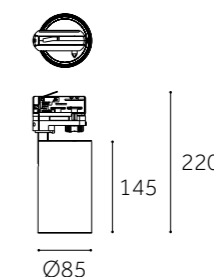

SP-TR85-C

Type	Adjustable 90°+355°
Wattage	40W
Beam Angle	22°/28°/38°/56°
Lumen (lm)	3524
Cut-out (mm)	/
Size (DxHmm)	Ø85x220
N.W/PC (kgs)	0.68
Q'ty/CTN (pcs)	12

Driver on board

FINISH: ☐ White ☒ Black

CCT: 2700K 6000K

DIMMING: ☒ Triac ☒ 1-10V ☒ DALI ☒ Smart lighting

SUPER Series LED track light with high efficiency LED COB chip, driver on board design with best dissipation performance. 3 CCT, high CRI, high quality optical lens, provide you different and special needs.

Dimension(mm)