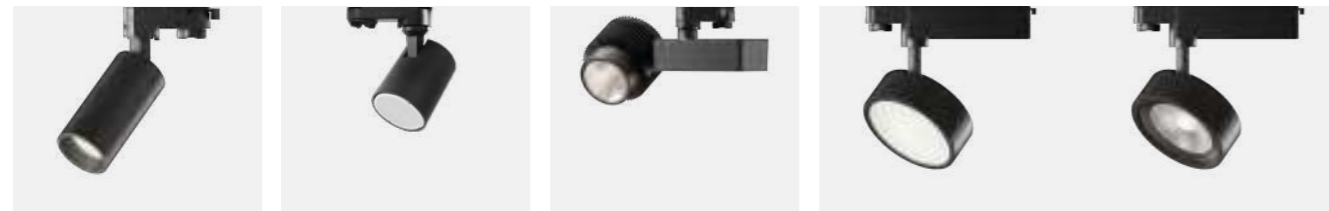

MINI
P039-040

GU10
P041-042

SIRIUS
P043-044

ARTEMIS
P045-046