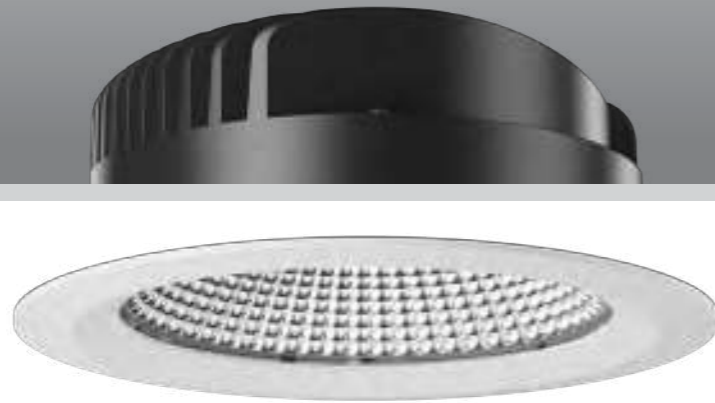

Dimension(mm)

Ø195

138

ⓘ Ø170mm

Ø250

144

ⓘ Ø215mm

	YS-DL03M-C	YS-DL04M-C	YS-DL05M-C
Type	Fixed	Fixed	Fixed
Wattage	6W/9W	6W/9W/12W/15W	12W/15W/20W/24W
Beam Angle	35°/60°	35°/60°	35°/60°
Lumen (lm)	646/990	646/995/1320/1650	1322/1658/2219/2650
Cut-out (mm) ⓘ	Ø90	Ø125	Ø145
Size (DxHmm)	Ø110x75	Ø155x85	Ø175x85
N.W/PC (kgs)	0.49	0.71	0.82
Q'ty/CTN (pcs)	27	16	16