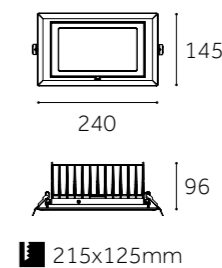

Dimension(mm)