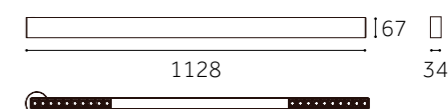

FINISH: ☐ White ☐ Silver ☒ Black **CCT:** ☐ 3000K ☒ 4000K ☐ 6000K

DIMMING: ☒ Triac ☒ 1-10V ☒ DALI ☒ Smart lighting

LED LINEAR LIGHT High quality aluminum case with white or black coating. Black highlight grille, perfect anti-glare. Two installation methods: Suspending and surface mounted. Three light output modes: grille, floodlight, grille+floodlight module. Widely used in hotels, restaurants, shops, offices, supermarkets, museums, residential lighting, etc.

Dimension(mm)