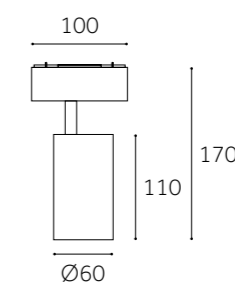

2.4GHZ

	OBS-601201-C	OBS-601202-C	OBS-601203-C
Type	Adjustable 90°+355°	Adjustable 90°+355°	Adjustable 90°+355°
Wattage	7W	12W	20W
Beam Angle	24°/36°	16°/24°/36°	16°/24°/36°
Lumen (lm)	322	920	1058
Cut-out (mm) ⓘ	/	/	/
Size (DxHmm)	100xØ38x75	100xØ60x110	100xØ75x140
N.W/PC (kgs)	0.2	0.4	0.7
Q'ty/CTN (pcs)	32	16	32

FINISH: ● Black

CCT: 3000K 6000K

DIMMING: ✓ Triac ✓ 1-10V ✓ DALI ✓ 2.4G

OBS-601 Series is a DC24V magnetic track system with width 50mm, length 1m/2m optional. Smart solution 2.4G dimming available, 3 CCT changeable and dimmable. Flexible and easy for DIY installation.

Dimension(mm)