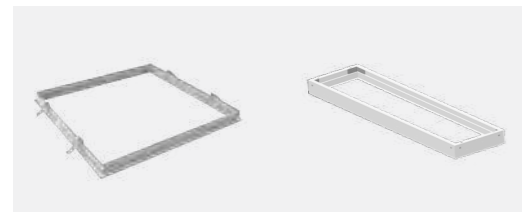

LED **PANEL** LIGHT

PL-SP0603M
P.249-250

PL-SP0606M
P.249-250

PL-SP1203M
P.249-250

PL-SP1206M
P.249-250

Accessory
P.251-252

LED **LINEAR** LIGHT

LINE-A-SL1204-S
P.255-256