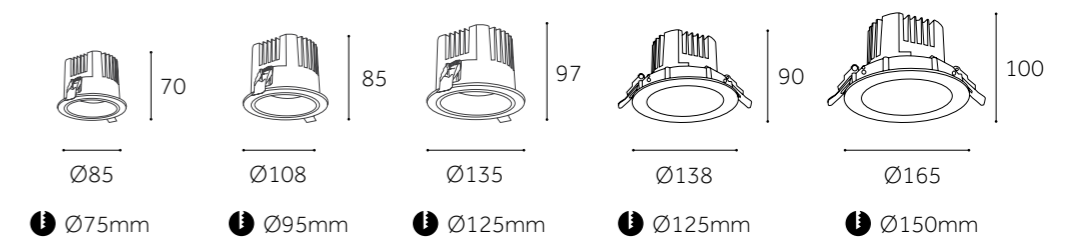

HH-T2511A	HH-T3011A	HH-T4011A	HH-T3011B	HH-T4011B
Type	Fixed	Fixed	Fixed	Adjustable 30°	Adjustable 30°
Wattage	12W	20W	35W	20W	35W
Beam Angle	15°/23°/38°/60°	15°/23°/38°/60°	15°/23°/38°/60°	15°/23°/38°/60°	15°/23°/38°/60°
Cut-out (mm) ⓘ	Ø75	Ø95	Ø125	Ø125	Ø150
Size (DxHmm)	Ø85x70	Ø108x85	Ø135x97	Ø138x90	Ø165x100
Q'ty/CTN (pcs)	50	30	18	12	8

DOWN LIGHT (COB)

DOWN LIGHT (COB)

FINISH: ☐ White

CCT: 3000K — 6000K

DIMMING: ☒ No dim ☒ Triac ☒ 1-10V ☒ DALI ☒ Smart lighting

VAST Series Light source:full spectrum COB LED module, improve color reproduction, Cooling system: passive cooling(perfect design of air convection) heat sink made from die-cast aluminium, using high-quality, environmental protection and no pollution.Optic:unique optical design, highly efficient with uniform distribution, precise light distribution, anti-glare.

Dimension(mm)