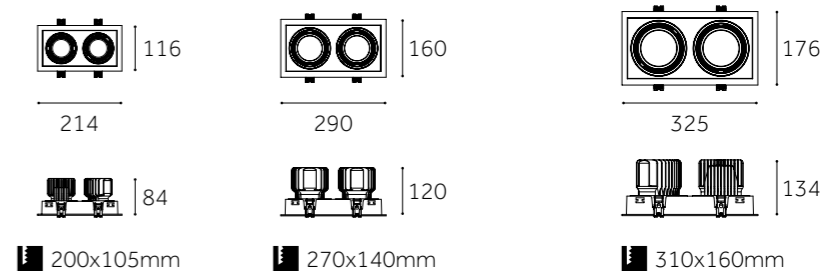

Dimension(mm)

	OBS-1032B-C	OBS-1042B-C	OBS-1052B-C	
Type	Adjustable 30°	Adjustable 30°	Adjustable 30°	
Wattage	15Wx2	20Wx2	30Wx2	40Wx2
Beam Angle	15°/24°/38°	15°/24°/38°	15°/24°/38°	
Lumen (lm)	1380x2-1553x2	1840x2-2070x2	2760x2-3105x2	3680x2-4140x2
Cut-out (mm) 	200x105	270x140	310x160	
Size (WxLxHmm)	214x116x84	290x160x120	325x176x134	
N.W/PC (kgs)	1.0	1.59	2.43	2.79
Q'ty/CTN (pcs)	10	10	10	

Dimension(mm)

	OBS-1033B-C	OBS-1043B-C	OBS-1053B-C	
Type	Adjustable 30°	Adjustable 30°	Adjustable 30°	
Wattage	15Wx3	20Wx3	30Wx3	40Wx3
Beam Angle	15°/24°/38°	15°/24°/38°	15°/24°/38°	
Lumen (lm)	1380x3-1553x3	1840x3-2070x3	2760x3-3105x3	3680x3-4140x3
Cut-out (mm) 	290x105	400x140	460x160	
Size (WxLxHmm)	307x116x84	420x160x120	474x176x134	
N.W/PC (kgs)	1.47	2.38	3.02	3.56
Q'ty/CTN (pcs)	10	8	8	6