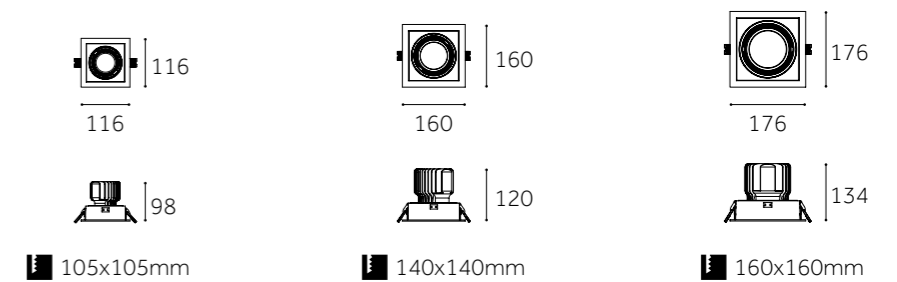

Dimension(mm)

	OBS-1032B-C	OBS-1042B-C	OBS-1052B-C	
Type	Adjustable 30°	Adjustable 30°	Adjustable 30°	
Wattage	15Wx2	20Wx2	30Wx2	40Wx2
Beam Angle	15°/24°/38°	15°/24°/38°	15°/24°/38°	
Lumen (lm)	1380x2-1553x2	1840x2-2070x2	2760x2-3105x2	3680x2-4140x2
Cut-out (mm) 	200x105	270x140	310x160	
Size (WxLxHmm)	214x116x84	290x160x120	325x176x134	
N.W/PC (kgs)	1.0	1.59	2.43	2.79
Q'ty/CTN (pcs)	10	10	10	