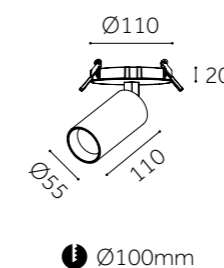

FINISH: ☐ White ☐ Silver ☒ Black **CCT:** ☒ 3000K ☐ 6000K

OPTIONAL: ☐ White ☒ Black ☐ Golden ☐ Silver

DIMMING: ☒ Triac ☒ 1-10V ☒ DALI ☒ Smart lighting

MINI family products design with various installation options of surface-mounted, recessed, pendant and track. Simple design, it can be widely used in different kind of application areas for the shopping malls, hotels, restaurants and other public buildings.

Dimension(mm)