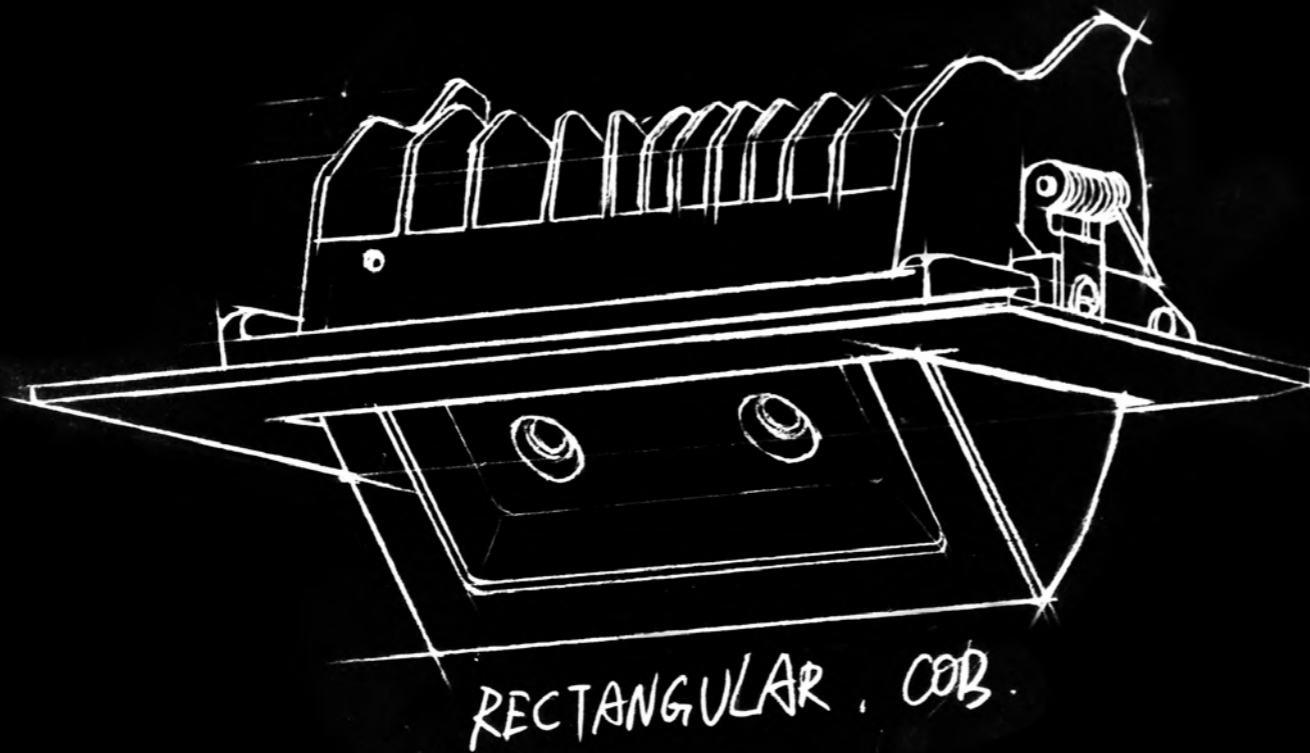

LED DOWN LIGHT (COB)

DOWN LIGHT
(COB)

DOWN LIGHT
(COB)