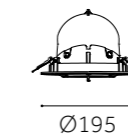

Dimension(mm)

ⓘ Ø170mm