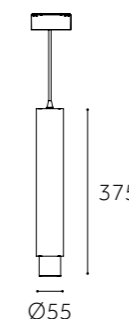

2.4GHZ

	OBS-601241-C	OBS-601242-C
Type	Fixed	Fixed
Wattage	10W	20W
Beam Angle	20°-50°	20°-50°
Lumen (lm)	428	1257
Cut-out (mm)	/	/
Size (DxHmm)	100xØ55x375	100xØ75x375
N.W/PC (kgs)	0.8	2.1
Q'ty/CTN (pcs)	16	9

FINISH: ● Black

CCT: 3000K 6000K

DIMMING: Triac 1-10V DALI 2.4G

OBS-601 Series is a DC24V magnetic track system with width 50mm, length 1m/2m optional. Smart solution 2.4G dimming available, 3 CCT changeable and dimmable. Flexible and easy for DIY installation.

Dimension(mm)