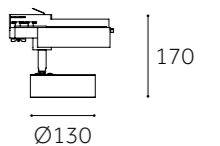

NS-TR2017M-S	NS-TR2017M-C
Type	Adjustable 60°+355°	Adjustable 60°+355°
Wattage	10W/15W/20W/25W	10W/15W/20W/25W
Beam Angle	95°	15°/25°/40°
Lumen (lm)	1116/1710/2332/2841	1145/1760/2399/2990
Cut-out (mm) ⓘ	/	/
Size (DxHmm)	Ø130x170	Ø130x170
N.W/PC (kgs)	0.94	0.94
Q'ty/CTN (pcs)	12	12

FINISH: ○ White ● Silver ● Black   **CCT:** 3000K — 6000K

DIMMING: ✓ Triac ✓ 1-10V ✓ DALI ✓ Smart lighting

ARTEMIS Series products design with various installation options of surface-mounted, recessed, track and pendant. It provides excellent lighting effect for commercial space such as supermarkets and shops. 350 degree rotatable, 60 degree adjustable, the lamp head can be stretched to meet the adjustment of the different area. Button locked the angle, safe and convenient. 15°,25°,40° beam angle for COB version, 95° beam angle for SMD version.

Dimension(mm)