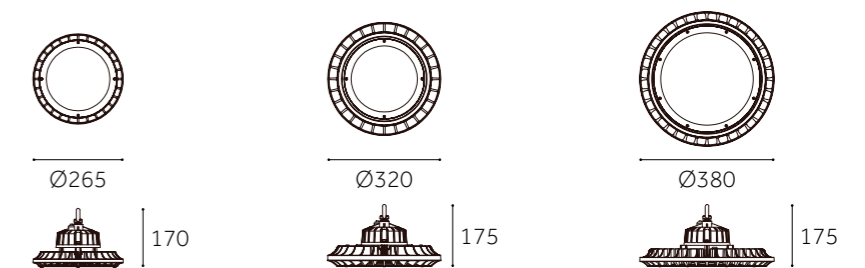

KD-006-S

Type	Fixed				
Wattage	80W	100W	135W	150W	200W
Beam Angle	120°				
Lumen (lm)	14835	17020	22540	25875	32005
Cut-out (mm) ⓘ	/				
Size (DxHmm)	Ø265x170	Ø265x170	Ø320x175	Ø320x175	Ø380x175
N.W/PC (kgs)	2.6	2.6	3.5	3.5	4.5
Q'ty/CTN (pcs)	1				

HIGH BAY LIGHT

FINISH: ● Black

CCT: 3000K 6000K

DIMMING: ✓ Triac ✓ 1-10V ✓ DALI ✓ Smart lighting

KD-006 Series LED high bay light with high efficiency SMD LED chip, external driver. Die-casting aluminum housing and heat sink. Powder coated finish. IP65 waterproof driver fitted for exterior use. Available to use accessories: bracket or steel chain.

Dimension(mm)