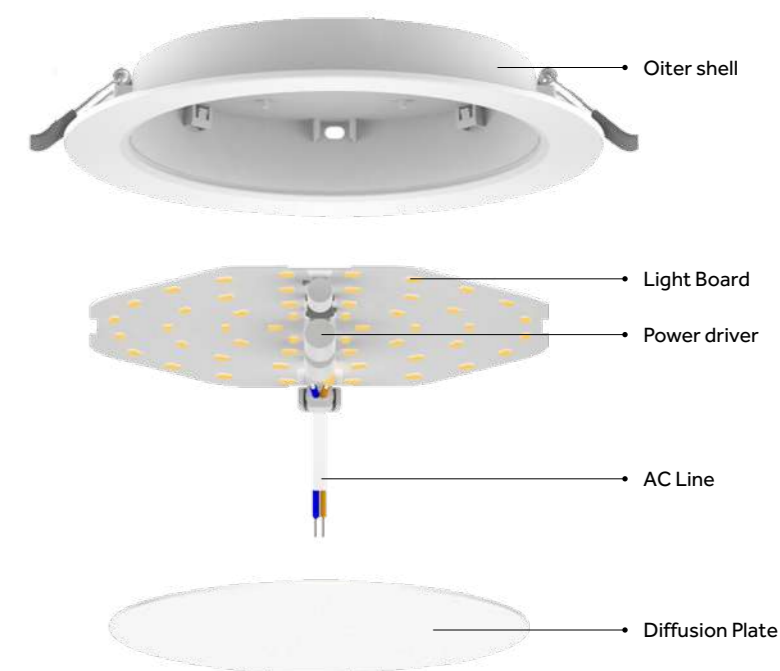

Dimension(mm)

 160x160mm

 305x160mm

 455x160mm

DOB

LED Downlight

DOWN LIGHT
(SMD)

DOWN LIGHT
(SMD)

CRI>80
HIGH
BRIGHT

No flicker

High transmittance

Backlit design, not yellowing:

Compare with traditional side panel light, DOB panel light adopt the backlit design makes the diffuser plate is not yellowing.

DOWN LIGHT (SMD)

DOWN LIGHT (SMD)

	DOB-DL100R-S	DOB-DL120R-S	DOB-DL145R-S	DOB-DL175R-S	DOB-DL225R-S	DOB-DL300R-S
Type	Fixed	Fixed	Fixed	Fixed	Fixed	Fixed
Wattage	4W	6W	9W	15W	20W	24W
Beam Angle	120°	120°	120°	120°	120°	120°
Lumen (lm)	276	449	725	1294	1955	2208
Cut-out (mm) ⓘ	Ø77-82	Ø95-100	Ø110-120	Ø140-150	Ø190-200	Ø265-275
Size (DxHmm)	Ø98x25.5	Ø118x25.5	Ø145x25.5	Ø175x26.5	Ø222x27.5	Ø295x30
N.W/PC (kgs)	0.0473	0.065	0.091	0.137	0.199	0.342
Q'ty/CTN (pcs)	90	90	60	30	30	20