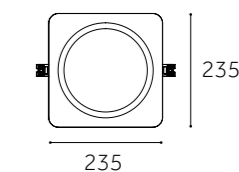

Dimension(mm)