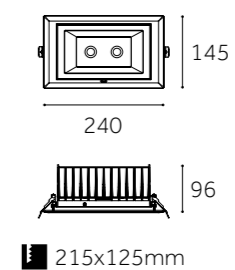

Dimension(mm)

	RS-006-C	RS-006-C&D
Type	Adjustable 60°+350°	Adjustable 60°+350°
Wattage	20W/28W/38W	20W/28W/38W
Beam Angle	90°	15°/24°/36°/60°
Lumen (lm)	2400/3360/4560	2400/3360/4560
Cut-out (mm) ⓘ	Ø165	Ø165
Size (DxHmm)	Ø195x135	Ø195x135
N.W/PC (kgs)	1	1
Q'ty/CTN (pcs)	12	12