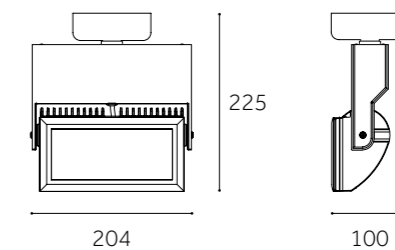

Dimension(mm)

JL-EX04TM-C&D	
Type	Adjustable 90°+355°
Wattage	9W/12W/14W/21W
Beam Angle	16°/24°/50°
Lumen (lm)	950/1250/1500/2150
Cut-out (mm) ⓘ	/
Size (DxHmm)	Ø130x188
N.W/PC (kgs)	1.48
Q'ty/CTN (pcs)	8