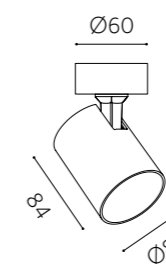

Dimension(mm)