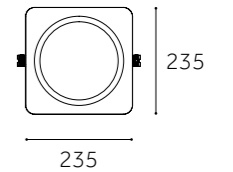

DOWN LIGHT (SMD)

DOWN LIGHT (SMD)

	YS-DL06M-SF	YS-DL08M-SF
Type	Fixed	Fixed
Wattage	12W/15W/20W/24W/30W/36W	20W/24W/30W/36W/42W/48W
Beam Angle	100°	100°
Lumen (lm)	1484/1840/2473/2864/3830/4462	2496/2864/3508/4451/4658/5624
Cut-out (mm) ⓘ	Ø165	Ø210
Size (WxLxHmm)	180x180x63	235x235x59
N.W/PC (kgs)	0.85	1.2
Q'ty/CTN (pcs)	16	12

FINISH: ☐ White frame + Black heat sink   **CCT:** 3000K — 5700K

DIMMING: ☒ Triac ☒ 1-10V ☒ DALI ☒ Smart lighting

AEROLITE Series New structure with compact and portable design, Varisized hole size for your option, it can fully meet different requirements. Round frame and square frame for your choose, also have tri-cct version for your option, to help you save inventory.

Dimension(mm)

ⓘ Ø165mm

ⓘ Ø210mm