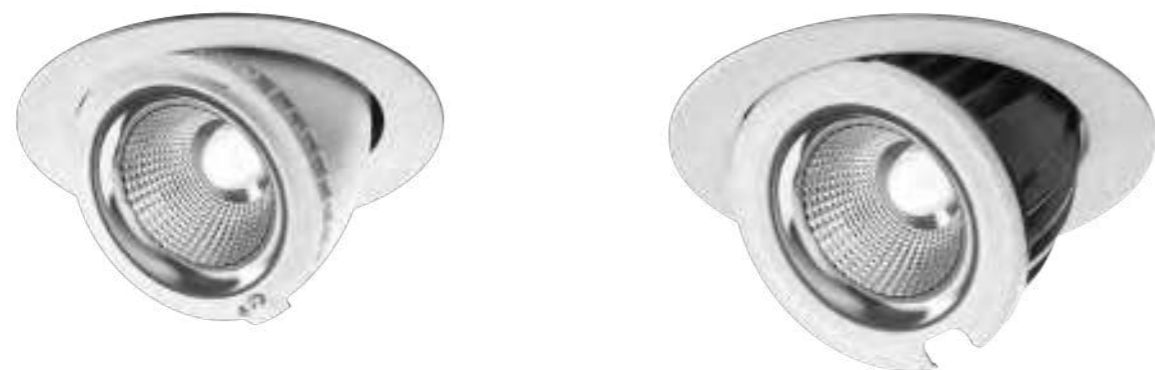

Dimension(mm)

	RS-001-C&D	RS-003-C&D
Type	Adjustable 60°+350°	Adjustable 60°+350°
Wattage	20W/28W/38W	20W/28W/38W/50W
Beam Angle	16°/24°/38°	16°/24°/38°
Lumen (lm)	2400/3360/4560	2400/3360/4560/6000
Cut-out (mm) ⓘ	Ø170	Ø215
Size (DxHmm)	Ø195x138	Ø250x144
N.W/PC (kgs)	1.25	2.2
Q'ty/CTN (pcs)	8	6