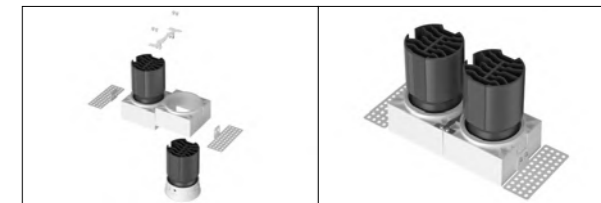

DOWN LIGHT
(COB)

DOWN LIGHT
(COB)

STARS C

LED Downlight

ADJUSTABLE
30°

HORIZONTAL ROTATION
355°

VANEL Series Free splicing approach, flexible configuration according to personalized or architectural request.