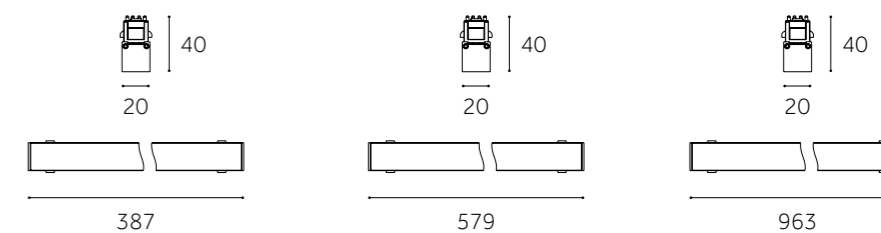

TRACK SYSTEM
MAGNET

TRACK SYSTEM
MAGNET