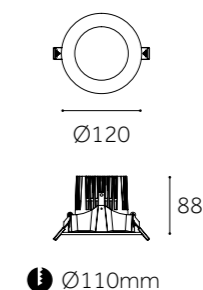

JL-CE04GM-S	
Type	Fixed
Wattage	9W/12W/14W/21W
Beam Angle	90°
Lumen (lm)	978/1288/1553/2243
Cut-out (mm) ⓘ	Ø110
Size (DxHmm)	Ø120x88
N.W/PC (kgs)	0.53
Q'ty/CTN (pcs)	18

DOWN LIGHT (SMD)

DOWN LIGHT (SMD)

FINISH: ☐ White ☐ Silver ☐ Black   **CCT:** 3000K 5700K

DIMMING: ☒ Triac ☒ 1-10V ☒ DALI ☒ Smart lighting

GALAXY Series Optional Downlight design, fixed, adjustable, deep recessed (low UGR). Luminarie color can be black, white and silver for optional. Durable die-casting aluminum body with heat sink. High efficiency and brand COB LED chip. Multi-reflector system for optional beam angle.

Dimension(mm)