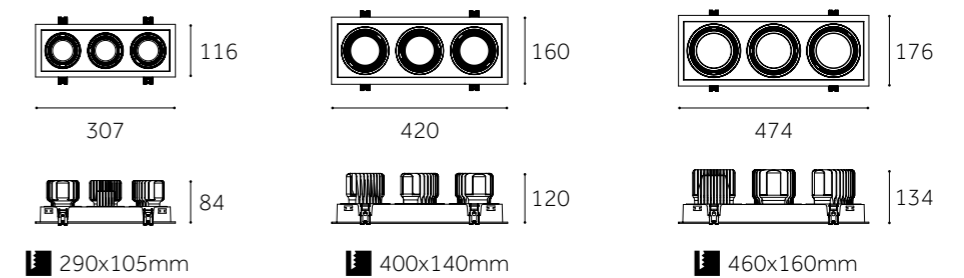

Dimension(mm)