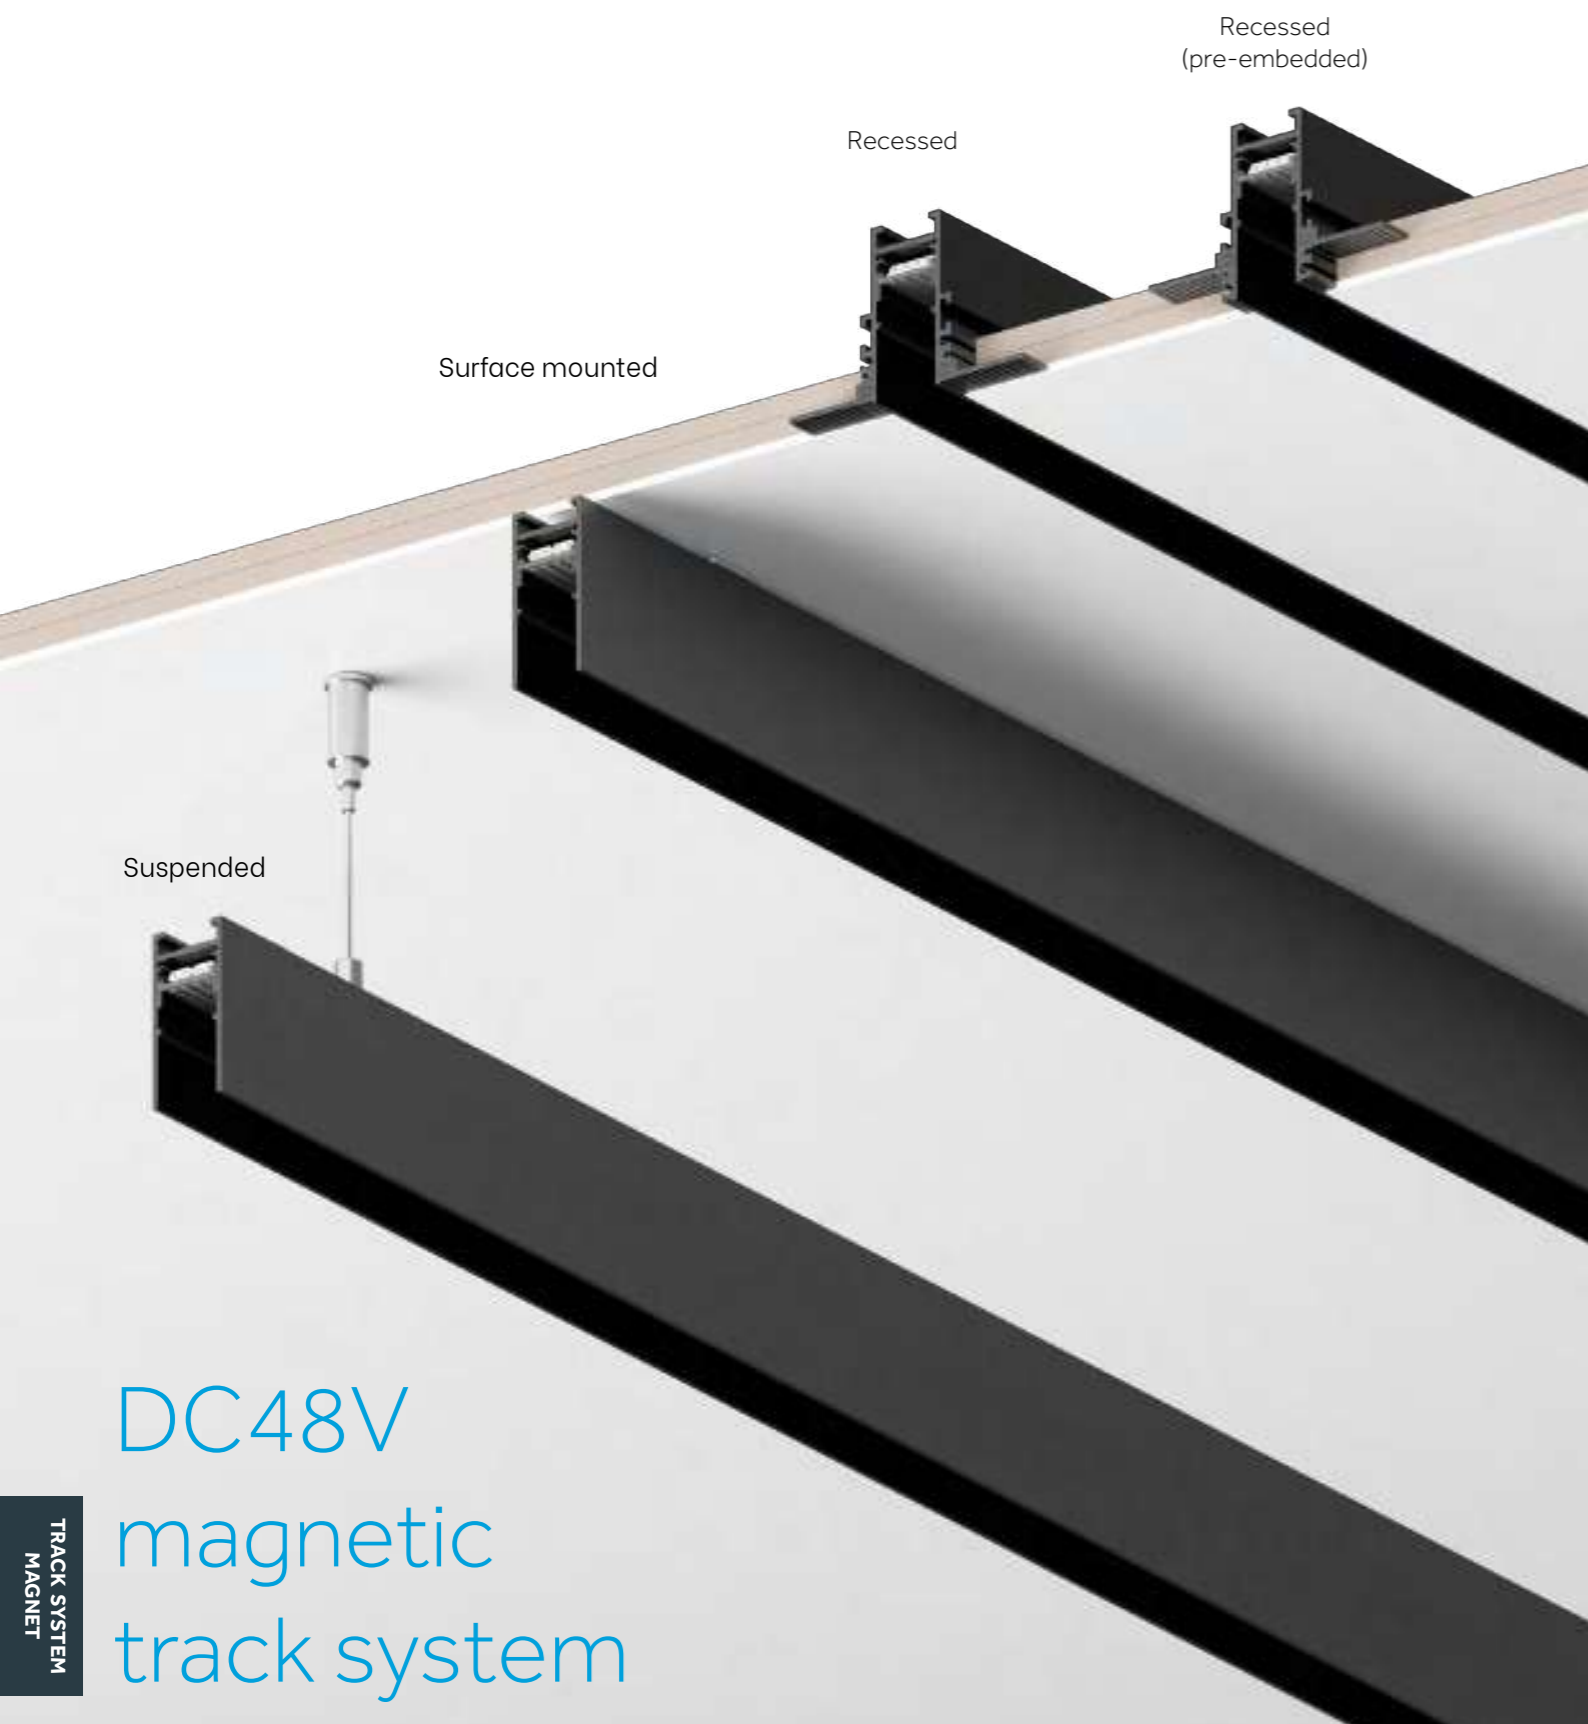

1000x85x55
N.W (kgs): 1.6 Q'ty (pcs): 9
Cut-out: 48x>65mm

1000x25x55
N.W (kgs): 1.2 Q'ty (pcs): 9
Cut-out: 48x>65mm

1000x25x55
N.W (kgs): 1.2 Q'ty (pcs): 9

1000x25x55 ● Black
N.W (kgs): 1.2 Q'ty (pcs): 9

2000x85x55
N.W (kgs): 3.1 Q'ty (pcs): 6
Cut-out: 48x>65mm

2000x25x55
N.W (kgs): 2.4 Q'ty (pcs): 6
Cut-out: 48x>65mm

2000x25x55
N.W (kgs): 2.4 Q'ty (pcs): 6

2000x25x55 ● Black
N.W (kgs): 2.4 Q'ty (pcs): 6

100x100
N.W (kgs): 0.4 Q'ty (pcs): 30
Cut-out: 48x>65mm

100x100
N.W (kgs): 0.3 Q'ty (pcs): 50
Cut-out: 48x>65mm

100x100
N.W (kgs): 0.3 Q'ty (pcs): 50

100x100 ● Black
N.W (kgs): 0.3 Q'ty (pcs): 50

DC48V
magnetic
track system

TRACK SYSTEM
MAGNET

TRACK SYSTEM
MAGNET