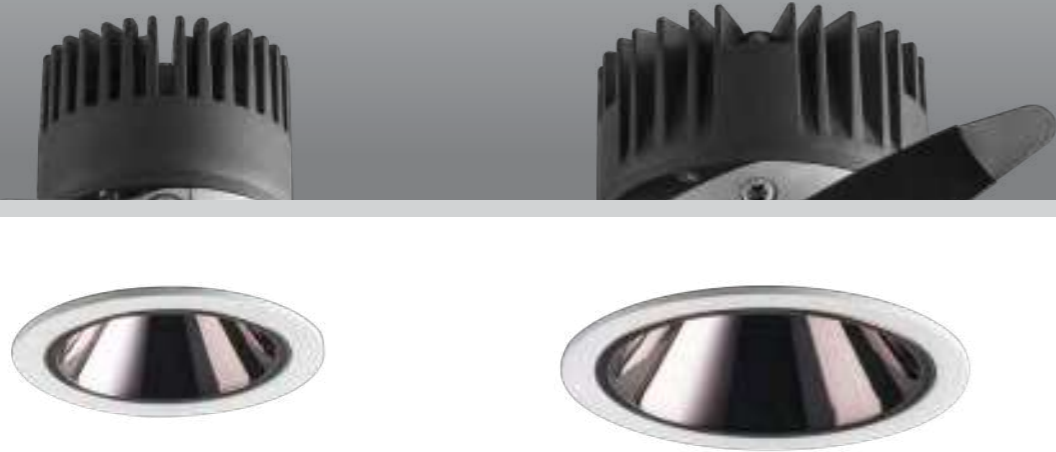

Dimension(mm)

 75x75mm

 75x75mm

DOWN LIGHT
(COB)

DOWN LIGHT
(COB)

	OBS-6704-C	OBS-6705-C	OBS-6706-C	OBS-6707-C
Type	Fixed	Fixed	Fixed	Fixed
Wattage	8W	10W	10W	15W
Beam Angle	15°/24°/38°	15°/24°/38°	15°/24°/38°	15°/24°/38°
Lumen (lm)	644-736	805-920	805-920	1208-1380
Cut-out (mm) ⓘ	Ø55	Ø55	Ø75	Ø75
Size (DxHmm)	Ø63x64	Ø63x85	Ø85x70	Ø85x83
N.W/PC (kgs)	0.15	0.18	0.27	0.3
Q'ty/CTN (pcs)	50	50	50	50